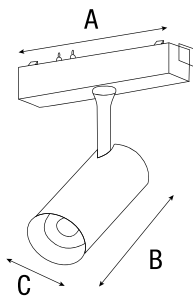

HS
High Specs

HS-White Ion Adjustable Zoom
Spot Light D35