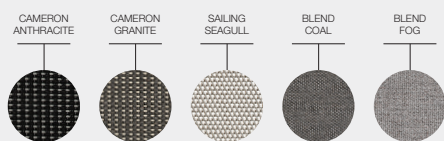

ITEM NUMBERS

109688-0001	: Meteor Frame / Cameron Anthracite / Anthracite
109688-0050	: Meteor Frame / Cameron Granite / Granite
109688-0090	: Meteor Frame / Sailing Seagull / Seagull
109688-0144	: Meteor Frame / Blend Coal / Granite
109688-0145	: Meteor Frame / Blend Fog / Seagull
109959-0001	: White Frame / Cameron Anthracite / Anthracite
109959-0050	: White Frame / Cameron Granite / Granite
109959-0090	: White Frame / Sailing Seagull / Seagull
109959-0144	: White Frame / Blend Coal / Granite
109959-0145	: White Frame / Blend Fog / Seagull

FRAME COLOURS

MATERIALS

Powder coated aluminium frame.
Upholstered outdoor fabric seat, lower back & lower arm cushions.
Sling covered upper back & upper arm panels.

CUSHION & LOWER PANEL COLOURS

ACCESSORIES