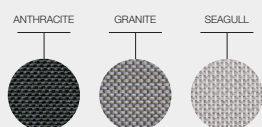

ITEM NUMBERS

109688-0001	: Meteor Frame / Cameron Anthracite / Anthracite
109688-0050	: Meteor Frame / Cameron Granite / Granite
109688-0090	: Meteor Frame / Sailing Seagull / Seagull
109688-0144	: Meteor Frame / Blend Coal / Granite
109688-0145	: Meteor Frame / Blend Fog / Seagull
109959-0001	: White Frame / Cameron Anthracite / Anthracite
109959-0050	: White Frame / Cameron Granite / Granite
109959-0090	: White Frame / Sailing Seagull / Seagull
109959-0144	: White Frame / Blend Coal / Granite
109959-0145	: White Frame / Blend Fog / Seagull

FRAME COLOURS

MATERIALS

Powder coated aluminium frame.
Upholstered outdoor fabric seat, lower back & lower arm cushions.
Sling covered upper back & upper arm panels.

CUSHION & LOWER PANEL COLOURS

ACCESSORIES

109705 : Protective Cover

WARRANTY / MAINTENANCE

See gloster.com for warranty terms & maintenance instructions.

UPPER PANEL SLING COLOURS

NOTES

The 4x 68cm x 42cm Rectangular Scatter Cushions shown in above product image are not included in the unit price.