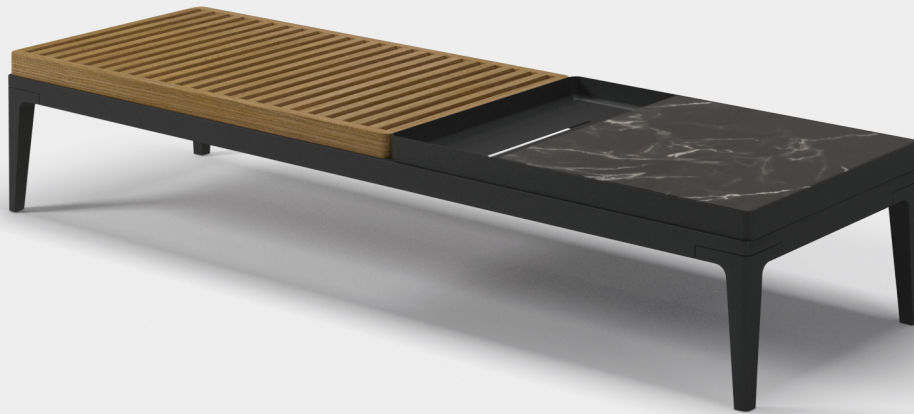

GRID COFFEE TABLE

WIDTH 50cm / 19.5"
LENGTH 151cm / 59.5"
HEIGHT 30cm / 12"
PRODUCT WEIGHT 22kg / 48lb
CBM / CCF 0.15m³ / 5.26ft³
DESIGNER Henrik Pedersen
ASSEMBLY Required

ITEM NUMBERS
101231 : Coffee Table - Meteor Frame / Teak & Nero Top
101229 : Coffee Table - White Frame / Teak & Bianco Top
108458 : Coffee Table - Java Frame / Teak & Emperor Top

MATERIALS
Powder coated aluminium frame.
Natural finish slatted teak & one piece ceramic table top.

ACCESSORIES
100177 : Protective Cover

WARRANTY / MAINTENANCE
See gloster.com for warranty terms & maintenance instructions.

FRAME COLOURS

TEAK FINISH

CERAMIC TABLE TOPS