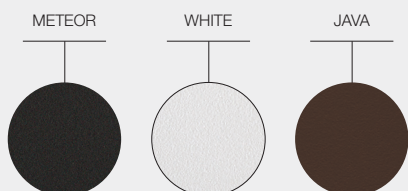

GRID COFFEE TABLE

WIDTH 50cm / 19.5"
LENGTH 151cm / 59.5"
HEIGHT 30cm / 12"
PRODUCT WEIGHT 22kg / 48lb
CBM / CCF 0.15m³ / 5.26ft³
DESIGNER Henrik Pedersen
ASSEMBLY Required

ITEM NUMBERS
101231 : Coffee Table - Meteor Frame / Teak & Nero Top
101229 : Coffee Table - White Frame / Teak & Bianco Top
108458 : Coffee Table - Java Frame / Teak & Emperor Top

FRAME COLOURS

TEAK FINISH

CERAMIC TABLE TOPS