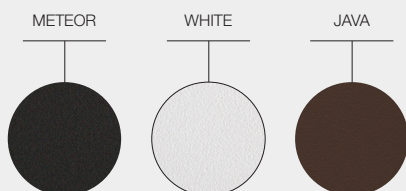

ITEM NUMBERS
100678 : Meteor Frame / Natural Teak Top
100676 : White Frame / Natural Teak Top
108413 : Java Frame / Natural Teak Top

MATERIALS
Powder coated aluminium frame.
Natural finish slatted teak table top. Without parasol hole.

ACCESSORIES
100134 : Protective Cover

WARRANTY / MAINTENANCE
See gloster.com for warranty terms & maintenance instructions.

FRAME COLOURS

TEAK FINISH

CARVER DINING TABLE CERAMIC

WIDTH 99.5cm / 39.5"
LENGTH 170cm / 67"
HEIGHT 73cm / 28.5"
PRODUCT WEIGHT 61kg / 135lb
CBM / CCF 0.37m³ / 13.41ft³
DESIGNER Henrik Pedersen
ASSEMBLY Required
SEATING CAPACITY 6

ITEM NUMBERS
100683 : Meteor Frame / Nero Ceramic Top
100682 : White Frame / Nero Ceramic Top
100685 : Meteor Frame / Bianco Ceramic Top
100684 : White Frame / Bianco Ceramic Top
108414 : Java Frame / Emperor Ceramic Top

FRAME COLOURS

TABLE TOPS