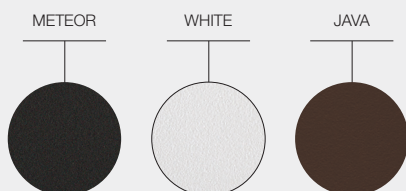

ITEM NUMBERS

100693 : Meteor Frame / Nero Ceramic Top
100692 : White Frame / Nero Ceramic Top
100695 : Meteor Frame / Bianco Ceramic Top
100694 : White Frame / Bianco Ceramic Top
108416 : Java Frame / Emperor Ceramic Top

FRAME COLOURS

TABLE TOPS

CARVER DINING TABLE TEAK

WIDTH	99.5cm / 39.5"
LENGTH	280cm / 110"
HEIGHT	73cm / 28.5"
PRODUCT WEIGHT	68kg / 150lb
CBM / CCF	0.44m ³ / 14.15ft ³
DESIGNER	Henrik Pedersen
ASSEMBLY	Required
SEATING CAPACITY	10

ITEM NUMBERS
100698 : Meteor Frame / Natural Teak Top
100696 : White Frame / Natural Teak Top
108417 : Java Frame / Natural Teak Top

MATERIALS
Powder coated aluminium frame.
Natural finish slatted teak table top. Without parasol hole.