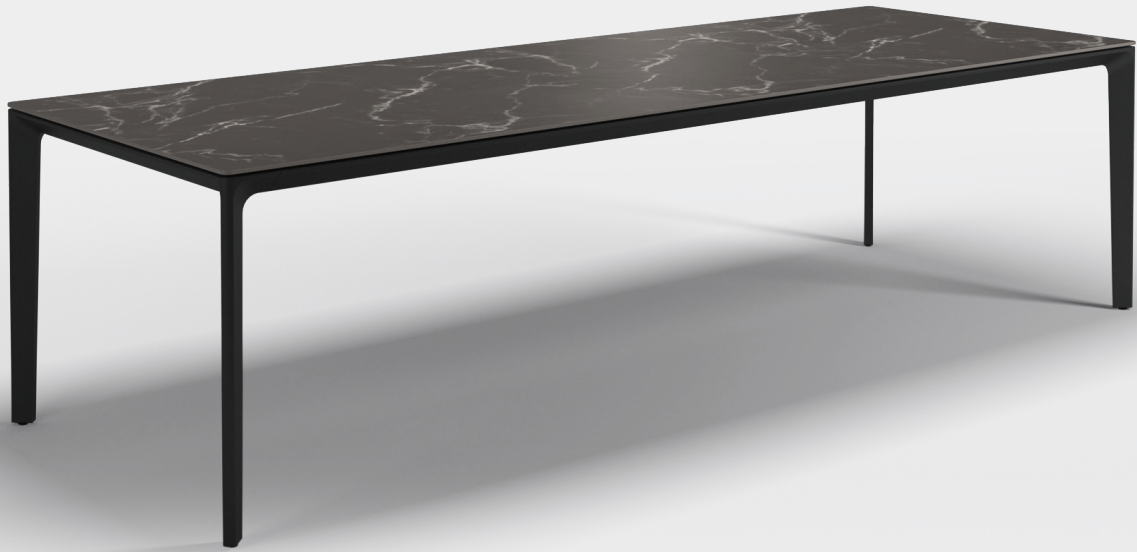

ACCESSORIES
100136 : Protective Cover

WARRANTY / MAINTENANCE
See gloster.com for warranty terms & maintenance instructions.

FRAME COLOURS

TEAK FINISH

CARVER DINING TABLE CERAMIC

WIDTH	99.5cm / 39.5"
LENGTH	280cm / 110"
HEIGHT	73cm / 28.5"
PRODUCT WEIGHT	102kg / 229lb
CBM / CCF	0.40m ³ / 13.13ft ³
DESIGNER	Henrik Pedersen
ASSEMBLY	Required
SEATING CAPACITY	10