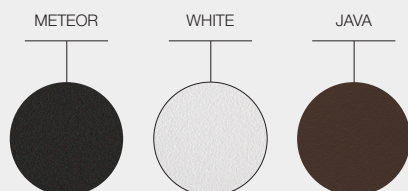

FRAME COLOURS

TEAK FINISH