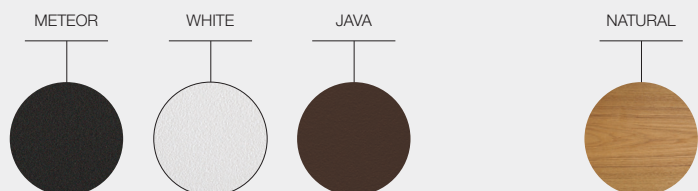

ITEM NUMBERS
100698 : Meteor Frame / Natural Teak Top
100696 : White Frame / Natural Teak Top
108417 : Java Frame / Natural Teak Top

MATERIALS
Powder coated aluminium frame.
Natural finish slatted teak table top. Without parasol hole.

ACCESSORIES
100136 : Protective Cover

WARRANTY / MAINTENANCE
See gloster.com for warranty terms & maintenance instructions.

FRAME COLOURS

TEAK FINISH

CARVER DINING TABLE CERAMIC

WIDTH	99.5cm / 39.5"
LENGTH	280cm / 110"
HEIGHT	73cm / 28.5"
PRODUCT WEIGHT	102kg / 229lb
CBM / CCF	0.40m ³ / 13.13ft ³
DESIGNER	Henrik Pedersen
ASSEMBLY	Required
SEATING CAPACITY	10