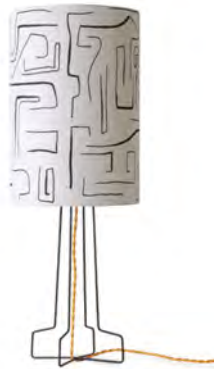

# Lighting combinations

LAMP BASE: VOL5082

LAMP SHADE: VLK2024

LAMP SHADE: VLK2025

LAMP SHADE: VLK2031

# Lighting combinations

LAMP BASE: VOL5089

LAMP SHADE: VLK2024

LAMP SHADE: VLK2025

LAMP SHADE: VLK2026

LAMP SHADE: VLK2027

LAMP SHADE: VLK2028