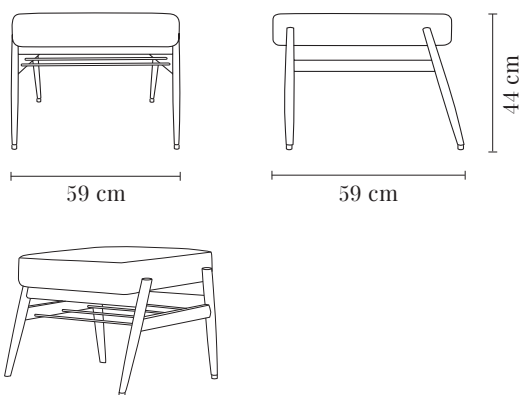

COM: 1 pc = 1,0 x 1,4 m / 2+ pcs = 0,8 x 1,4 m

COL: 1 pc = 1,3 m², from 2 pcs

Width: 59 cm

Height: 44 cm

Depth: 59 cm

Packaging dimensions: 48 x 63 x 63 cm

Delivery: fully assembled furniture

Net weight: 5,6 kg