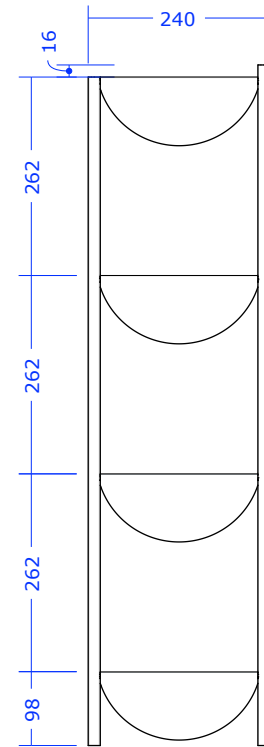

FRONT VIEW

SIDE VIEW

TOP VIEW

Mouse Bookshelf
Technical Drawing
Scale 1:10
Unit: mm