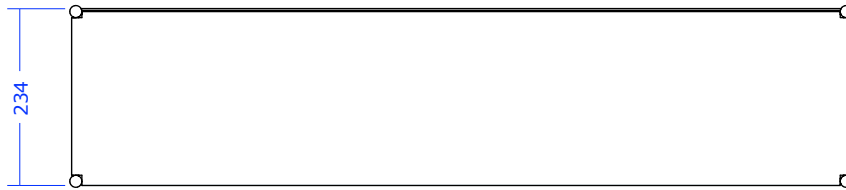

FRONT VIEW

SIDE VIEW

TOP VIEW

Mouse Bookshelf
Technical Drawing
Scale 1:10
Unit: mm