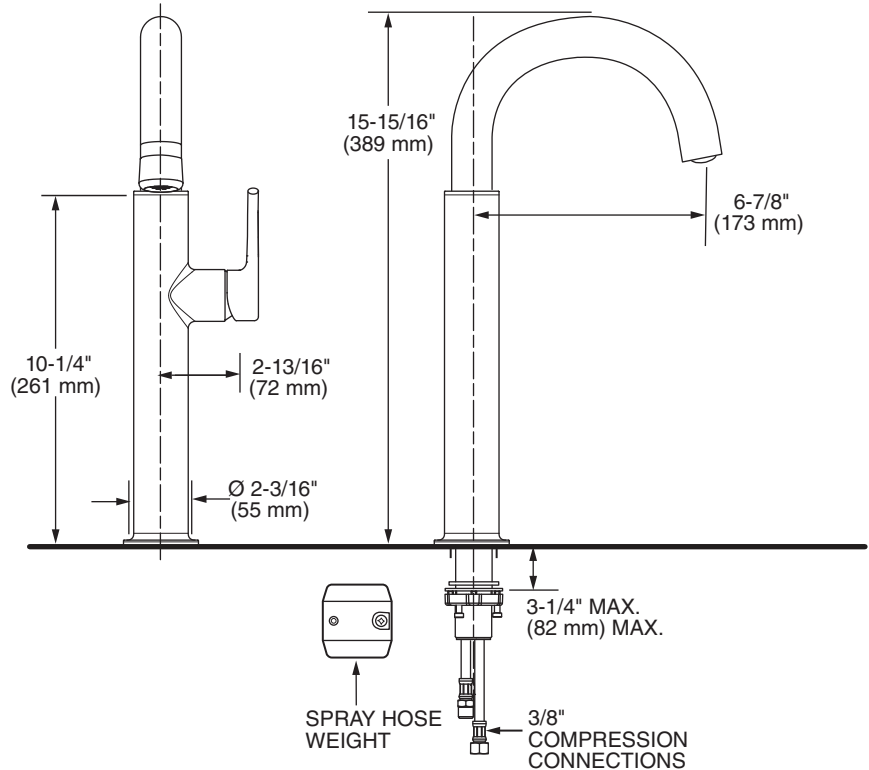

MODEL NUMBER:

□ **4803410 Pull-Down Bar Faucet**

Stainless Steel, Chrome, & Matte Black Finish.

GENERAL DESCRIPTION:

Whether at home in a center island, entertaining area, or cozy kitchen, the Studio S Pull-Down Bar Faucet from American Standard is the ideal combination of presence and performance. Contemporary cylinder profile features a single-function aerated spray head with smooth retraction and secure magnetic docking. Unique raised valve with one-piece lever handle provides drip-free performance and adds special distinction in any setting.

PRODUCT FEATURES:

- Contemporary profile is the perfect height for prep sinks and smaller kitchens
- Wipe-clean, one-piece lever handle eliminates tiny crevices where build-up hides
- Re-Trax feature ensures smooth retraction of spray head after use
- Swivel spout rotates 360° for optimal reach and range of motion in and around the sink
- Drip-free performance with high quality ceramic disc valve
- Durable brass and metal construction
- Pre-installed braided nylon supply lines
- Limited lifetime warranty
- 1.5 gpm/5.7 L/min maximum flow rate

SUGGESTED SPECIFICATION

Single control pull-down bar faucet shall feature a high arc metal swivel spout and metal lever handle. Shall also feature 28 mm washerless ceramic disc valve cartridge and 3/8" flexible supply hoses. Faucet shall include Re-Trax Retraction System. Faucet shall be American Standard Model # 4803410._____.

CODES AND STANDARDS

These products meet or exceed the following codes and standards:

- ANSI A117.1
- ASME A112.18.1
- CSA B125.1
- NSF 61/Section 9
- NSF 372

Product Number	Description	Finish Options		
		Polished Chrome	Stainless Steel	Matte Black
		002	075	243
4803410	Pull-Down Bar faucet Faucet featuring Re-Trax™ technologies. Soap dispenser and deckplate not included.			