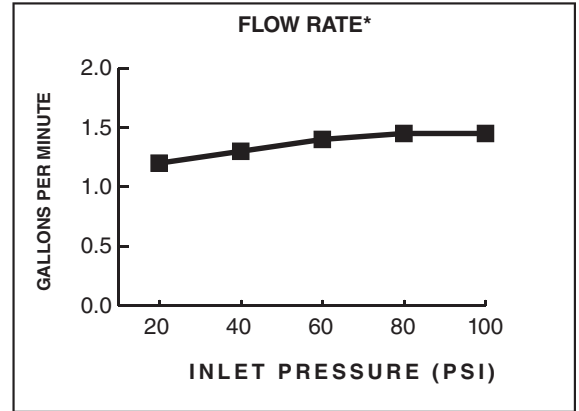

CODES AND STANDARDS

These products meet or exceed the following codes and standards:

- ANSI A117.1
- ASME A112.18.1
- CSA B125.1
- NSF 61/Section 9
- NSF 372