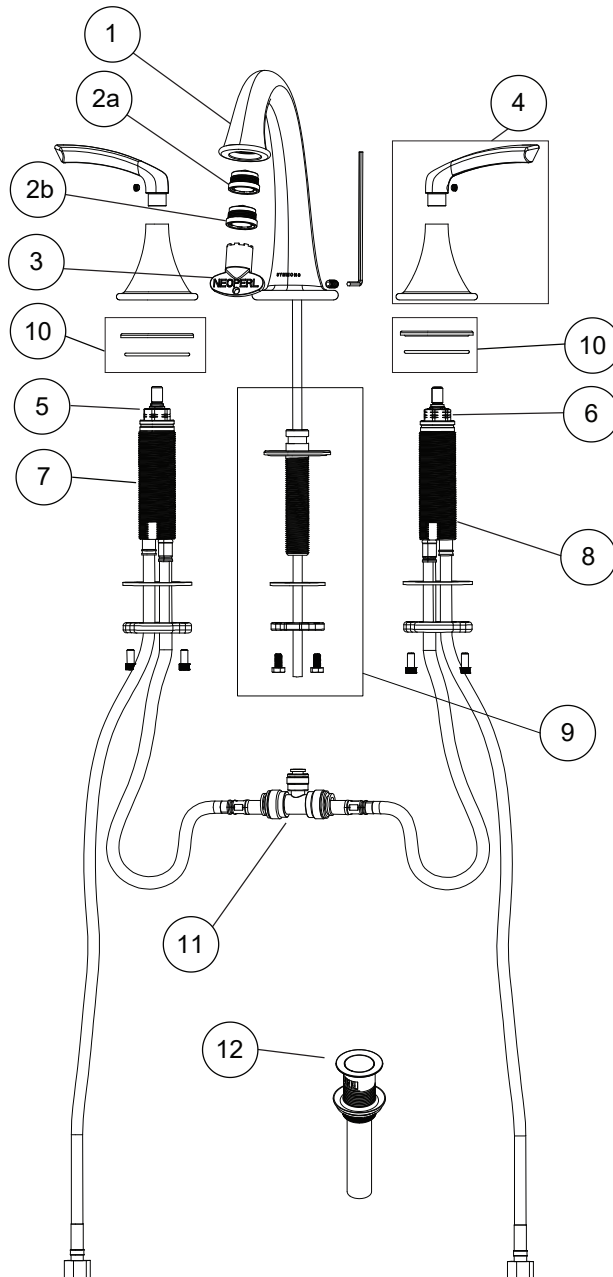

# Two Handle Widespread Lavatory Faucet

## Parts Breakdown Document

### Model Numbers

□ **SLW5512PP:** Two Handle Widespread Lavatory Faucet

### Parts Breakdown

#	Description	Part Number
1	Spout Trim Kit	RL338*
2a	1.0 GPM Aerator	FLR13610
2b	0.5 GPM Aerator	FLR13605
3	Aerator Removal Tool	RL341
4	Handle Trim Kit	RL332*
5	Hot Cartridge	KN-114
6	Cold Cartridge	KN-113
7	Valve Body Hot 3/8"	RL344
8	Valve Body Cold 3/8"	RL345
9	Spout Rough-in	RL326
10	Valve Flanges	RL327
11	Push-in Tee	RL328
12	Push Pop Up Drain	RL324*
13	Mounting Hardware	RL346