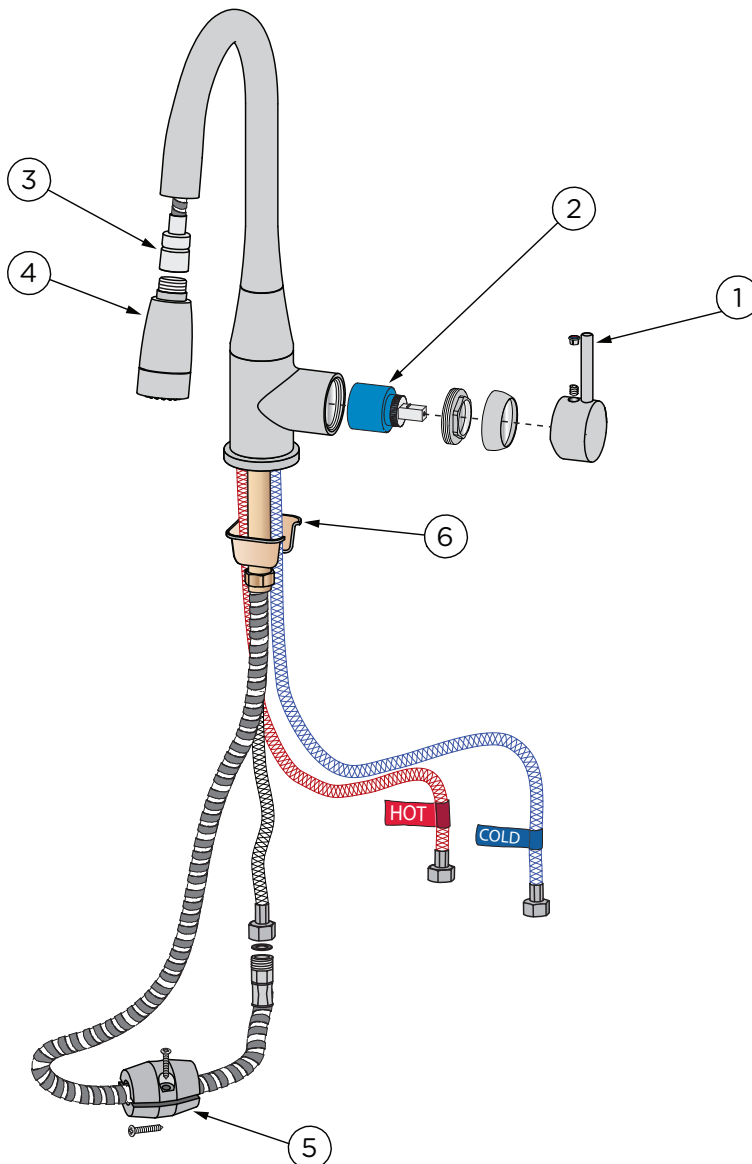

Parts Breakdown Document

Model Numbers

□ **SK2302PD:** Kitchen Faucet

Parts Breakdown

#	Description	Part Number
1	Handle Kit	RK-009
2	Valve Cartridge	KN-4
3	Pull Down Hose	RK-021
4	Spray Wand (2.2 gpm) Spray Wand (1.5 gpm) Spray Wand (1.0 gpm)	RK-010 RK-010-1.5 RK-010-1.0
5	Counter Weight	RK-011
6	Mounting Hardware Kit	RK-008
7	8" Deck Plate Kit	RK-012