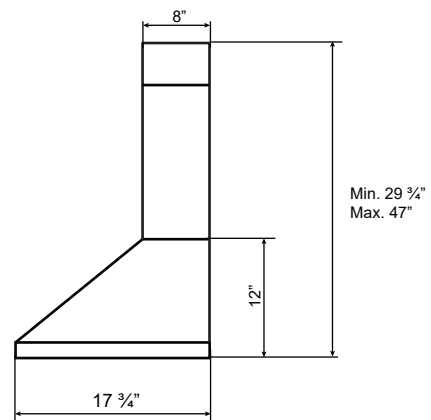

Dimensions: PRO Collection - Wall Mount

Model: SCB71130 / SCB71136

FRONT

SIDE

TOP

BACK