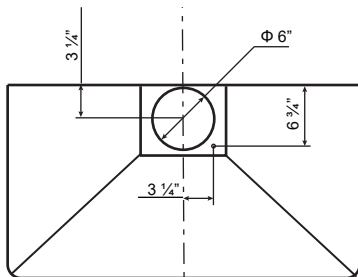

Dimensions: PRO Collection - Wall Mount

Model: SCB71130 / SCB71136

FRONT

SIDE

TOP

BACK