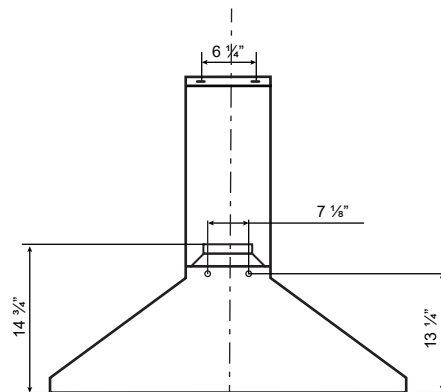

Dimensions: PRO Collection - Wall Mount

Model: SCB71130 / SCB71136

FRONT

SIDE

TOP

BACK