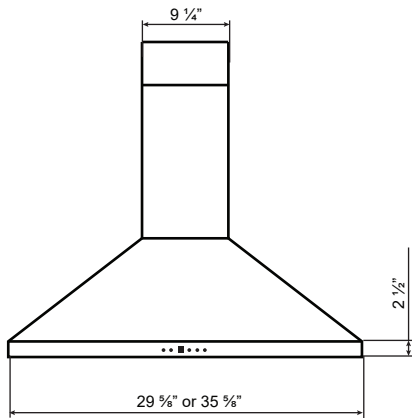

Dimensions: PRO Collection - Wall Mount

Model: SCB71130 / SCB71136

FRONT

SIDE

TOP

BACK