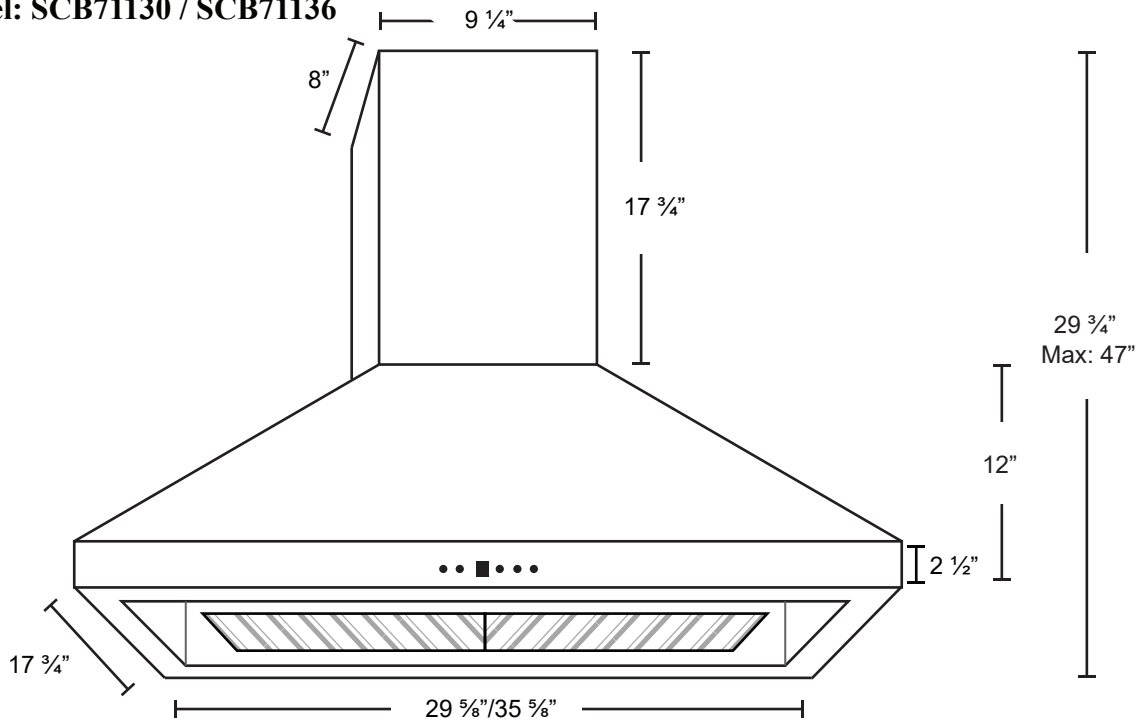

Dimensions: PRO Collection - Wall Mount

Model: SCB71130 / SCB71136

FRONT

SIDE

TOP

BACK