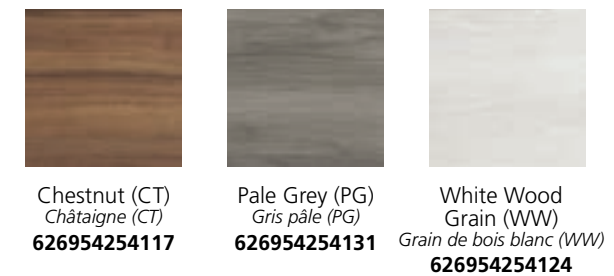

RELAX

RELMR90CT
RELMR90PG
RELMR90WW

W/L	H	(REVERSIBLE)
29 1/2"	35 1/2"	(RÉVERSIBLE)

Classic mirror with a 2 1/2" border. Can be hung horizontally or vertically. Fits perfectly with vanities from the RELAX collection. Available in 3 colors.

Miroir classique avec une bordure de 2 1/2 pouces. Peut être installé à l'horizontale ou à la verticale. S'harmonise parfaitement avec les meubles-lavabos de la collection RELAX. Disponible en 3 couleurs.