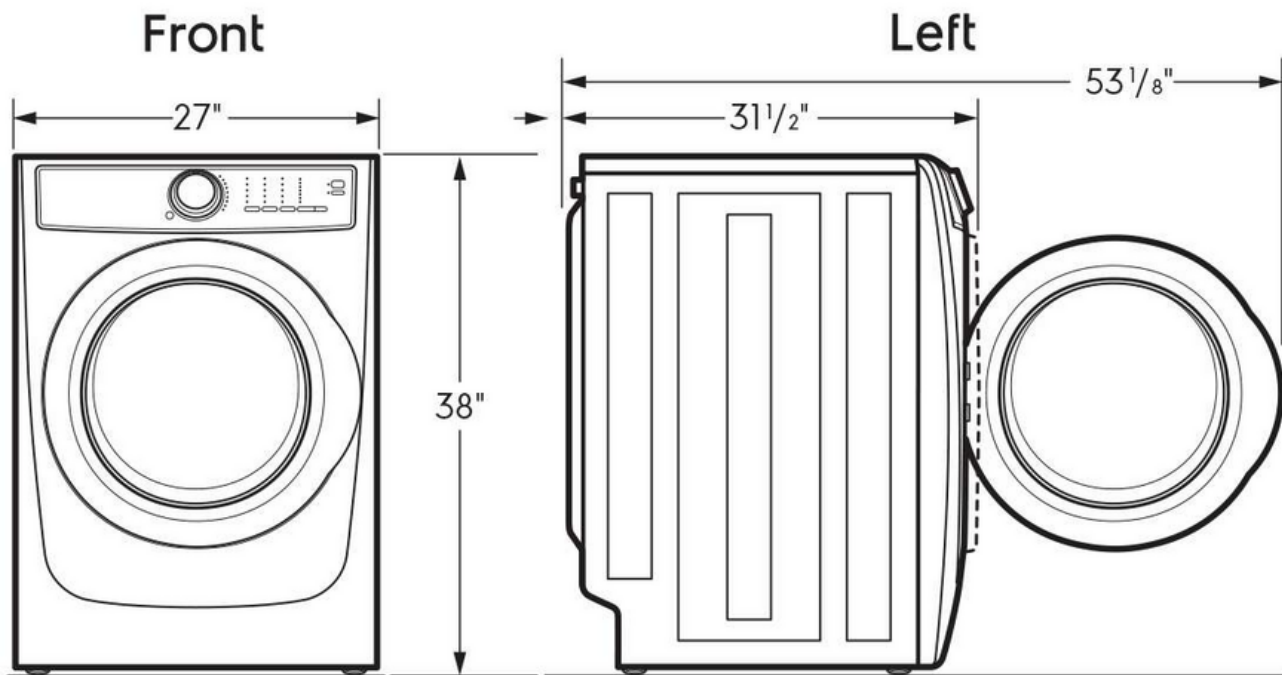

Safety Certifications and Approvals

UL Listed

Yes

Installation Diagram