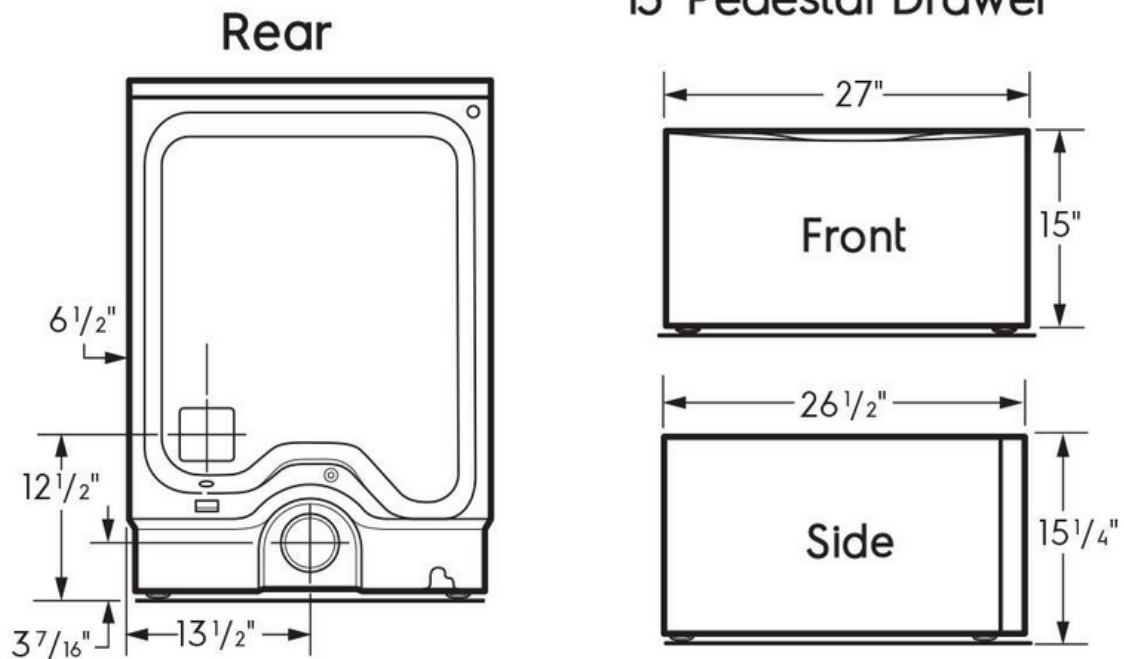

**Optional
15" Pedestal Drawer**