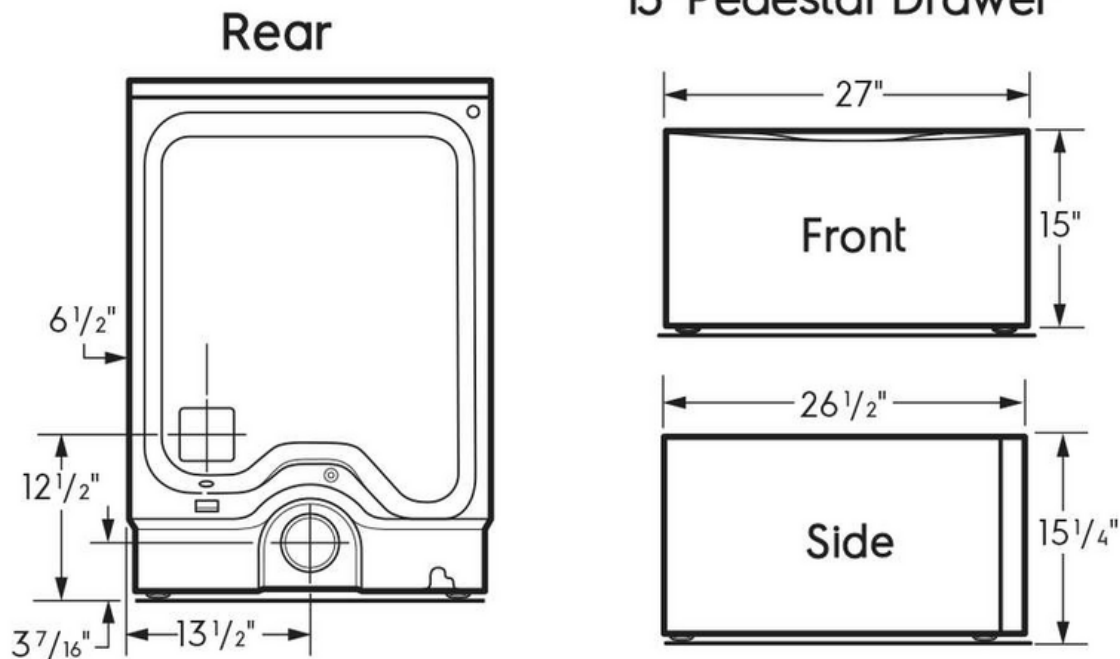

Dimensions and Volume

Height	38"
Width	27"
Depth	32"
Dryer Drum Capacity	8 Cu. Ft.

Energy Data

kWh/year	620 kWh
Combined Energy Factor (CEF)	3.93
kWh/cycle	2.19 kWh

General Specifications

Chime On / Chime Off	Yes
Leveling Legs	Yes
Prop 65 Label	No
Warranty - Labor	1 Year
Warranty - Parts	1 Year

Safety Certifications and Approvals

UL Listed

Yes

Installation Diagram

**Optional
15" Pedestal Drawer**

We reserve the right to change specifications or discontinue models without notice.

Electrolux Major Appliances, N.A.