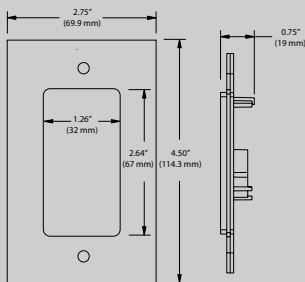

VECTRA

EHC 1.0 TC

SPECIFICATIONS

Dimensions	2 3/4" x 4 1/2" x 3/4" (66.9 mm x 114.3 mm x 19 mm)
Color	White
Finish	Decora® Style Wall Plate
Mounting	Single gang electrical box compatible
Input Method	2 push button tactile feedback
Voltage	5 VDC
Connection	4 wires, 18/4 AWG screw terminals
Operating Temperature	32-122°F (0-50°C)
Weight	0.5 Lbs (0.23Kg)

VECTRA

EHC 1.5 DC

SPECIFICATIONS

Dimensions	2 3/4" x 4 1/2" x 3/4" (66.9 mm x 114.3 mm x 19 mm)
Screen Material	High Contrast LDC Display backlight
Screen Dimensions	1" x 1" (25.4mm x 25.4 mm)
Color	White
Finish	Decora® Style Wall Plate
Mounting	Single gang electrical box compatible
Input Method	3 push button tactile feedback
Voltage	5 VDC
Connection	4 wires, 18/4 AWG screw terminals
Operating Temperature	32-122°F (0-50°C)
Weight	0.8 Lbs (0.23Kg)