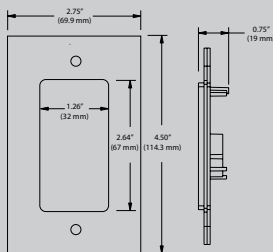

VECTRA

EHC 1.0 TC

SPECIFICATIONS

Dimensions	2 3/4" x 4 1/2" x 3/4" (66.9 mm x 114.3 mm x 19 mm)
Color	White
Finish	Decora® Style Wall Plate
Mounting	Single gang electrical box compatible
Input Method	2 push button tactile feedback
Voltage	5 VDC
Connection	4 wires, 18/4 AWG screw terminals
Operating Temperature	32-122°F (0-50°C)
Weight	0.5 Lbs (0.23Kg)

VECTRA

EHC 1.5 DC

SPECIFICATIONS

Dimensions	2 3/4" x 4 1/2" x 3/4" (66.9 mm x 114.3 mm x 19 mm)
Screen Material	High Contrast LDC Display backlight
Screen Dimensions	1" x 1" (25.4mm x 25.4 mm)
Color	White
Finish	Decora® Style Wall Plate
Mounting	Single gang electrical box compatible
Input Method	3 push button tactile feedback
Voltage	5 VDC
Connection	4 wires, 18/4 AWG screw terminals
Operating Temperature	32-122°F (0-50°C)
Weight	0.8 Lbs (0.23Kg)