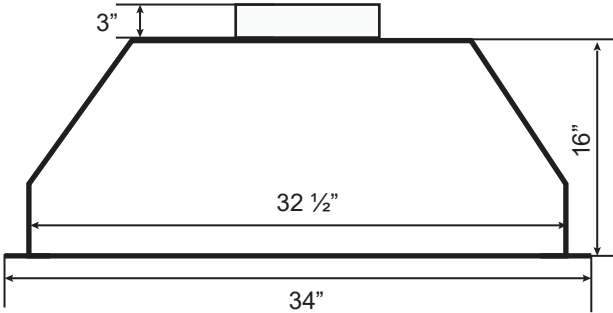

Dimensions: PRO Collection - Insert
Model: BXB60634

TOP

FRONT