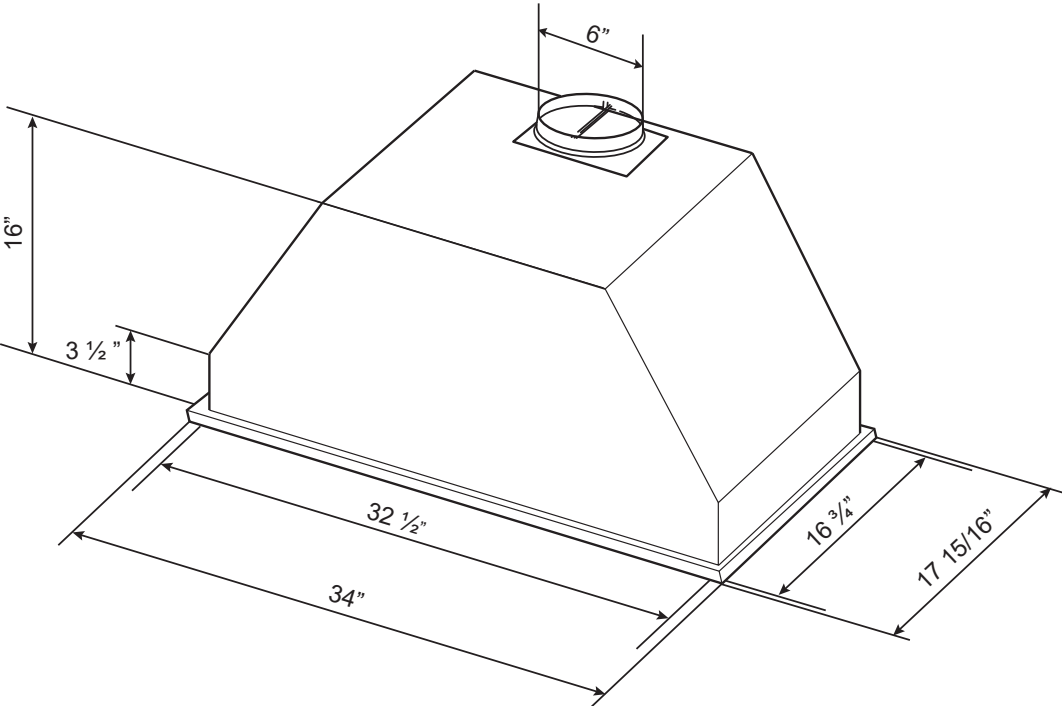

Dimensions: PRO Collection - Insert
Model: BXB60634

TOP

FRONT