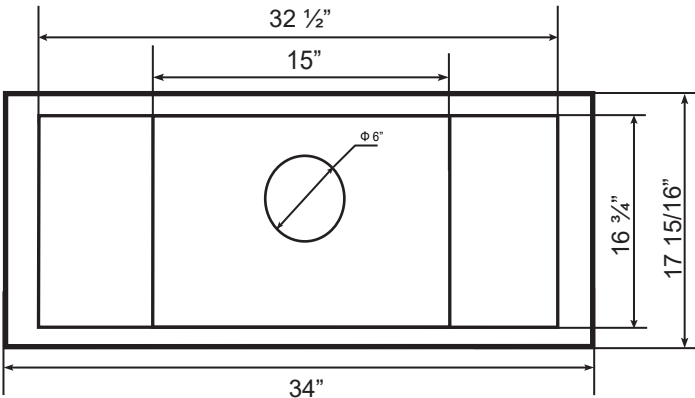

Dimensions: PRO Collection - Insert
Model: BXB60634

TOP

FRONT