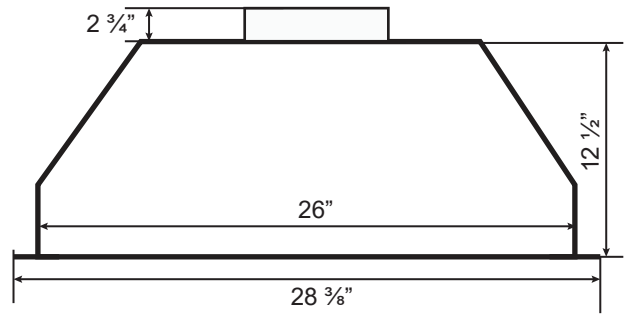

Dimensions: Classic Collection - Insert
Model: BX60028

BOTTOM

FRONT

TOP