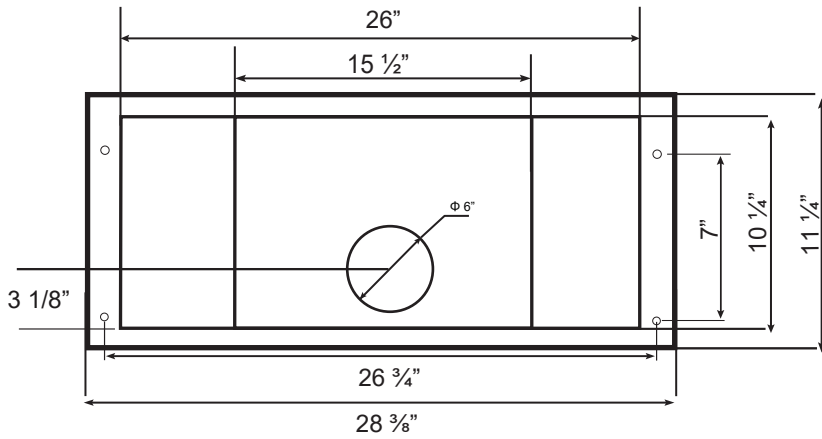

Dimensions: Classic Collection - Insert
Model: BX60028

BOTTOM

FRONT

TOP