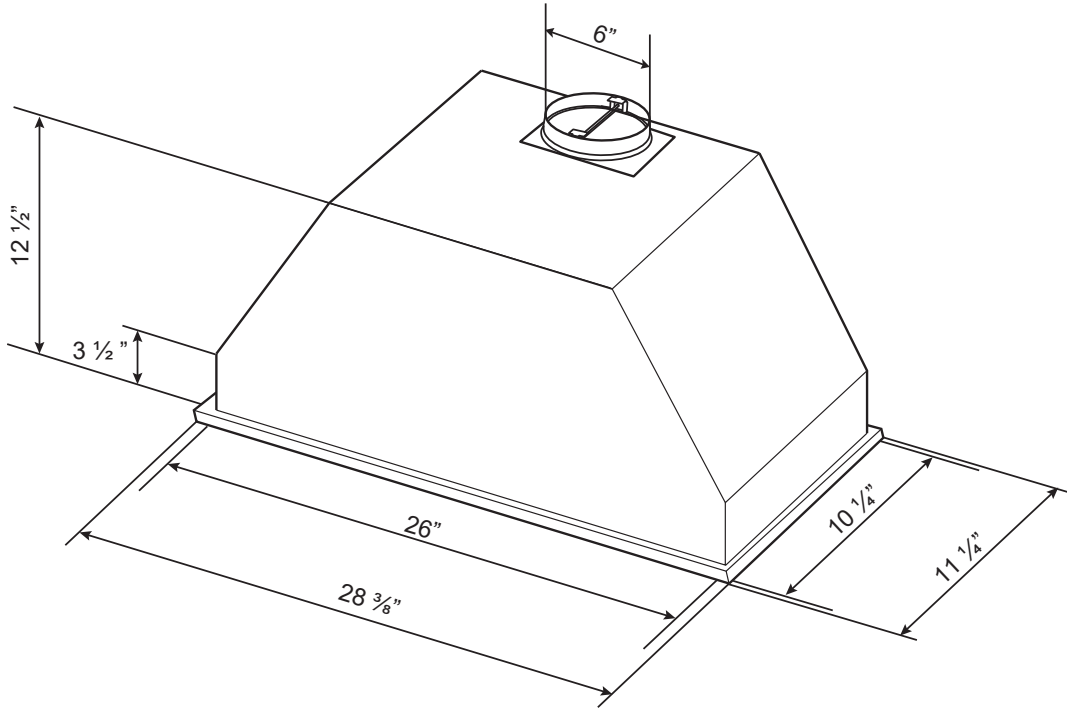

Dimensions: Classic Collection - Insert
Model: BX60028

BOTTOM

FRONT

TOP