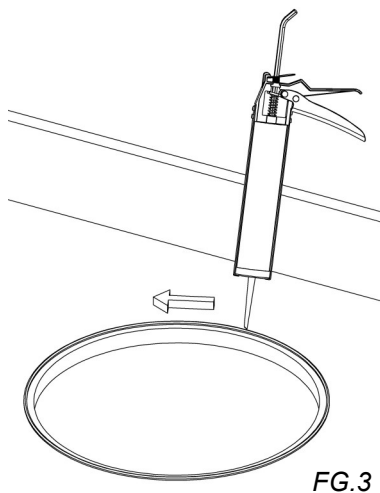

Parts Included	QTY
A - Vessel Sink	1
B—Mounting Screw	4

Not Drawn to Scale

## 1 Installation Steps

1. At the drain location, mark the circular cutout on the counter to facilitate the drain. The holes should be 3 1/2" diameter.

2. Cut out the counter -The cutting tools required will depend on the surface to be cut. *FG.2* (Your sink comes with 4 mounting screws for mechanical fastening. Screws are only necessary if for some reason silicone cannot be used. In this case, you will need to drill 4 holes in the counter to accommodate these screws)

3. Apply a bead of silicone to the perimeter of the hole at the point at which the sink sits on the counter. *FG.3*

4. Lower the sink onto the hole and ensure that it makes contact with the silicone. *FG.4*

All Dimensions are in mm