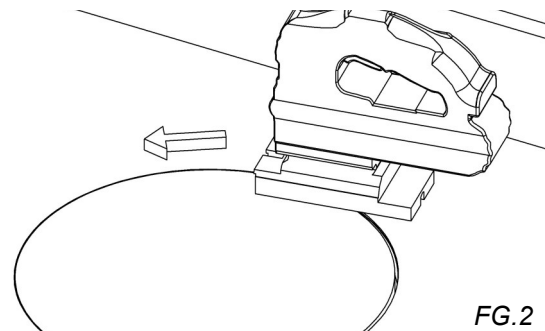

Parts Included	QTY
A - Vessel Sink	1
B—Mounting Screw	4

Not Drawn to Scale

## 1 Installation Steps

1. At the drain location, mark the circular cutout on the counter to facilitate the drain. The holes should be 3 1/2" diameter.

2. Cut out the counter -The cutting tools required will depend on the surface to be cut. *FG.2* (Your sink comes with 4 mounting screws for mechanical fastening. Screws are only necessary if for some reason silicone cannot be used. In this case, you will need to drill 4 holes in the counter to accommodate these screws)

All Dimensions are in mm