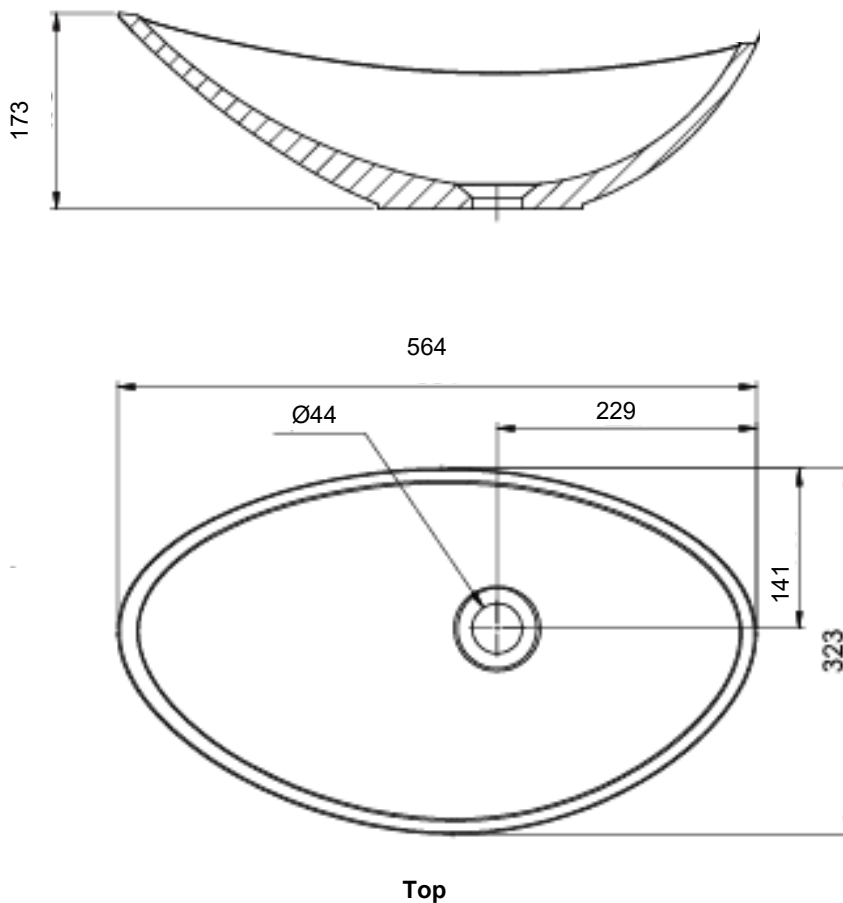

Model #	Description	Finish	Weight (lb)	Height from Countertop	WxD (mm)	WxD (Inches)
B8711	Cavalli Vessel Sink	Gloss White	13	6³/₄"	564 x 323	22¹/₄" x 12³/₄"
B8712	Cavalli Vessel Sink	Matte White/ Matte Black	13	6³/₄"	564 x 323	22¹/₄" x 12³/₄"

Warranty: 5 Years

Care & Maintenance: Simple inexpensive household ingredients such as vim cleaner, vinegar, or water with lemon can be used to clean your cast marble basin. Surfaces may be cleaned with standard nonabrasive cleaning agents.

Material specifications: A natural composite of cast marble containing 70% natural aggregate dolomite rock, polyester resins and gel coat.

Overflow: Not Included

Front Counter Section

Checkpoint 1:

When positioning the sink in the counter, ensure there is room for the faucet and escutcheon between the sink & the face of the backsplash.

Checkpoint 2:

If you need to cleanup silicone from the edge of the sink, do not use acetone, paint thinner or similar products. Putting blue tape on the counter & around the sink whilst embedding the sink into the silicone helps to keep silicone off the sink.

All Dimensions are in mm