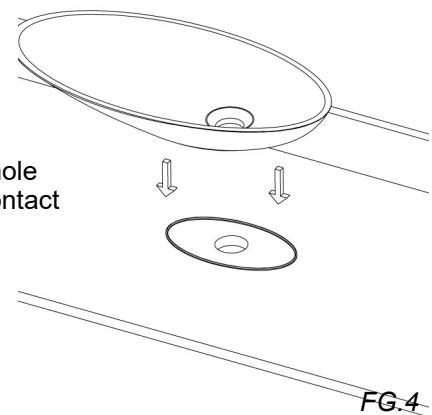

Parts Included	QTY
A - Vessel Sink	1
B—Mounting Screw	4

Not Drawn to Scale

## 1 Installation Steps

1. At the drain location, mark the circular cutout on the counter to facilitate the drain. The holes should be 3 1/2" diameter.

2. Cut out the counter -The cutting tools required will depend on the surface to be cut. *FG.2* (Your sink comes with 4 mounting screws for mechanical fastening. Screws are only necessary if for some reason silicone cannot be used. In this case, you will need to drill 4 holes in the counter to accommodate these screws)

3. Apply a bead of silicone to the perimeter of the hole at the point at which the sink sits on the counter. *FG.3*

4. Lower the sink onto the hole and ensure that it makes contact with the silicone. *FG.4*

All Dimensions are in mm