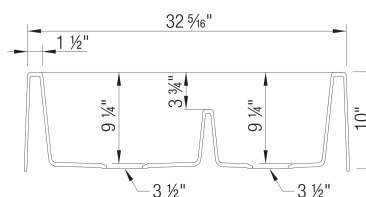

### Design and planning tips

- Min cabinet size: 36 in ( 915 mm )
- Bowl Depth: 9,25 in ( 235.0 mm )
- Apron front height: 10 in ( 254 mm )
- Rim thickness: 1.5 in ( 38 mm )