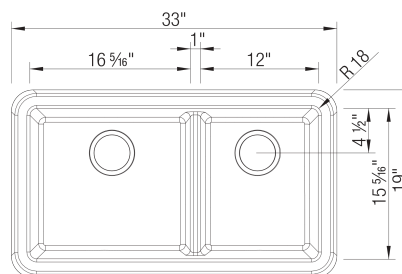

### Design and planning tips

- Min cabinet size: 36 in ( 915 mm )
- Bowl Depth: 9,25 in ( 235.0 mm )
- Apron front height: 10 in ( 254 mm )
- Rim thickness: 1.5 in ( 38 mm )