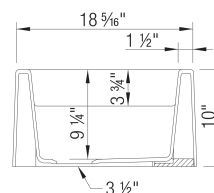

Optional Accessories

Sink Grid	402339
CapFlow Strainer Cover	517666
Floating Grid	406533
Sink Grid	402340
Beech Cutting Board	235010

Warranty

Limited lifetime warranty on all sinks and faucets. One-year warranty on all accessories and soap dispensers.

Code/Standards Compliance

BLANCO sinks and faucets are third-party tested and certified to CSA, cUPC, ANSI/ASME, IAPMO and NSF standards and listed by applicable certification bodies. For more information on individual product listings, contact our office or listing organization.

Need support? Learn more by watching our sink & faucet How-to videos:

<https://www.blanco.com/ca-en/support/how-to-videos/how-to-videos-for-sinks/>

BLANCO Canada Inc
100 Corporation Drive
Brampton ON L6S 6B5

Tel & Fax
Tel: 905-494-2400 Toll free: 1-877-425-2626
Fax: 905-494-2425 Toll free: 1-877-825-2626

While BLANCO strives to provide accurate information, all images and dimensions in this document are intended for reference only and are subject to change at any time without notice. This document is not intended for use as an installation guide. For