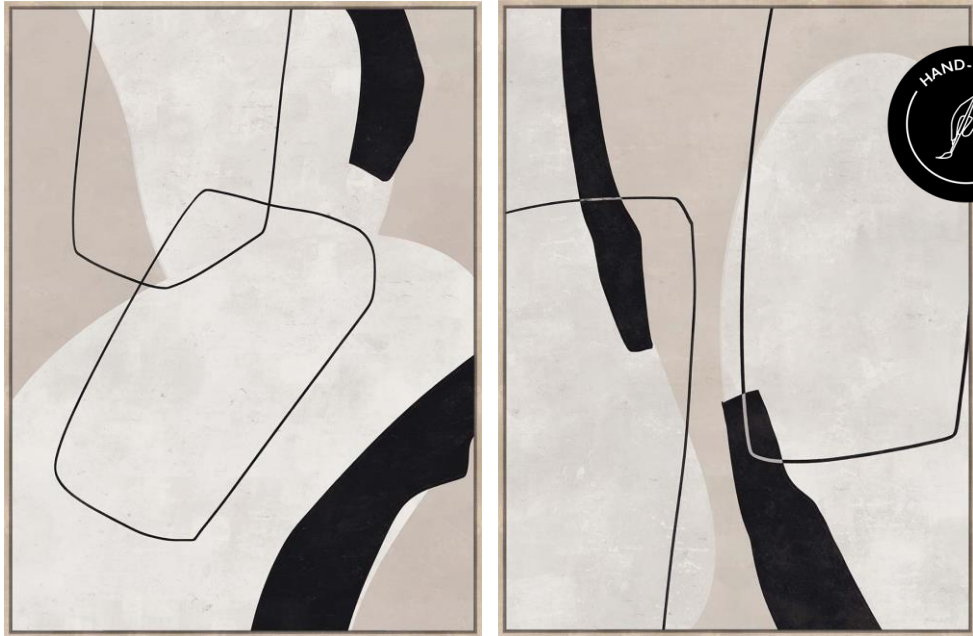

MEDLEY ART HP in *Natural Green* (with hand-painted finish)

100cm W x 100cm L x 4cm D, Trade **R1 826** ; Retail **R3 000**

Printed canvas with Oak Nature PS frame .

Including four hooks for landscape and portrait hanging. Screws not included.

Indoor hanging only.

Keep out of direct sunlight.

Wipe frame only with a damp cloth. Dust off occasionally.

All trade prices excludes VAT.

Opening stock: 65 pcs

HAUS

Homeware by H|HERTEX

HAUS Wall Art 2022