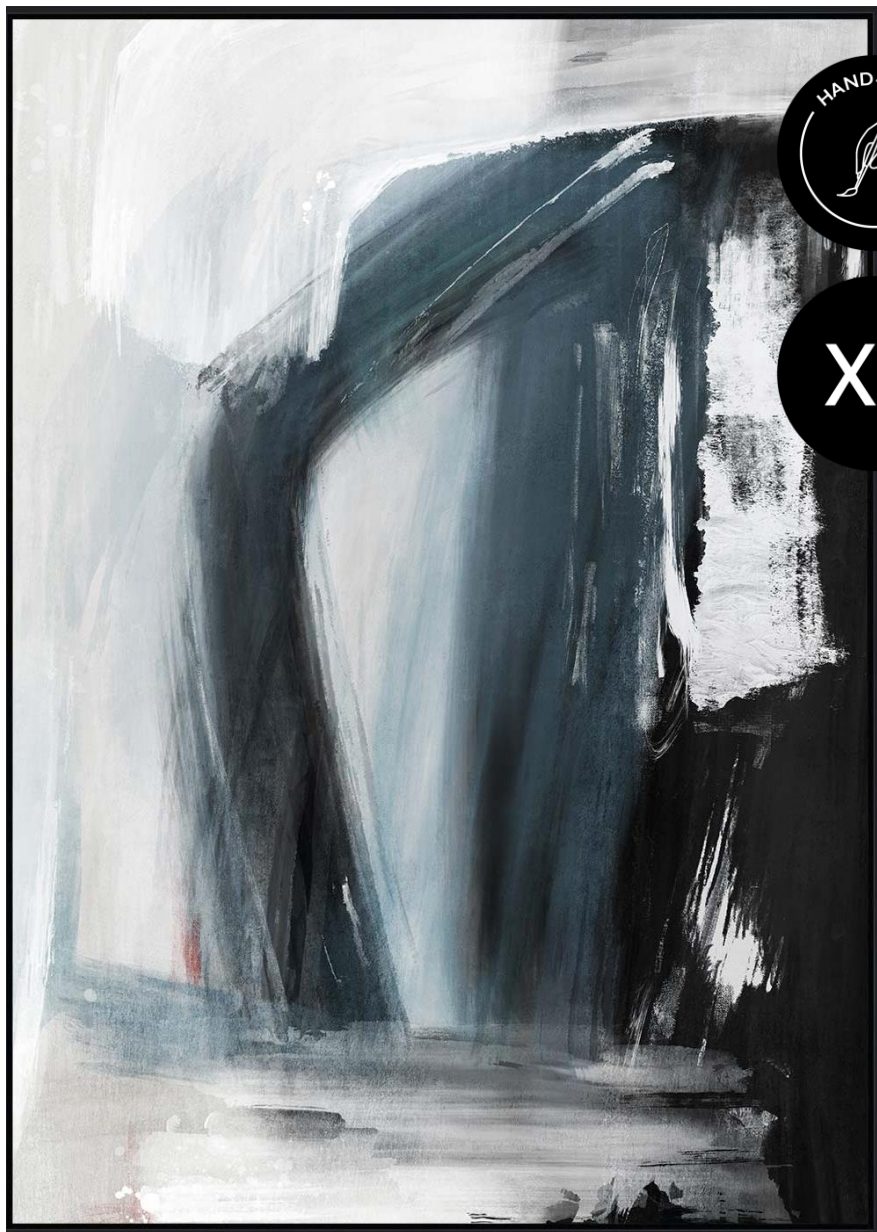

HAUS

Homeware by H|HERTEX

HAUS Wall Art 2022

DECEPTION ART HP *in Deep Sea (with premium hand-painted finish)*

145cm W x 180cm L x 4cm D, Trade **R3 896** ; Retail **R6 400**

Printed canvas with Black PS frame .

Including four hooks for landscape and portrait hanging. Screws not included.

Indoor hanging only.

Keep out of direct sunlight.

Wipe frame only with a damp cloth. Dust off occasionally.

All trade prices excludes VAT.

Opening stock: 70 pcs