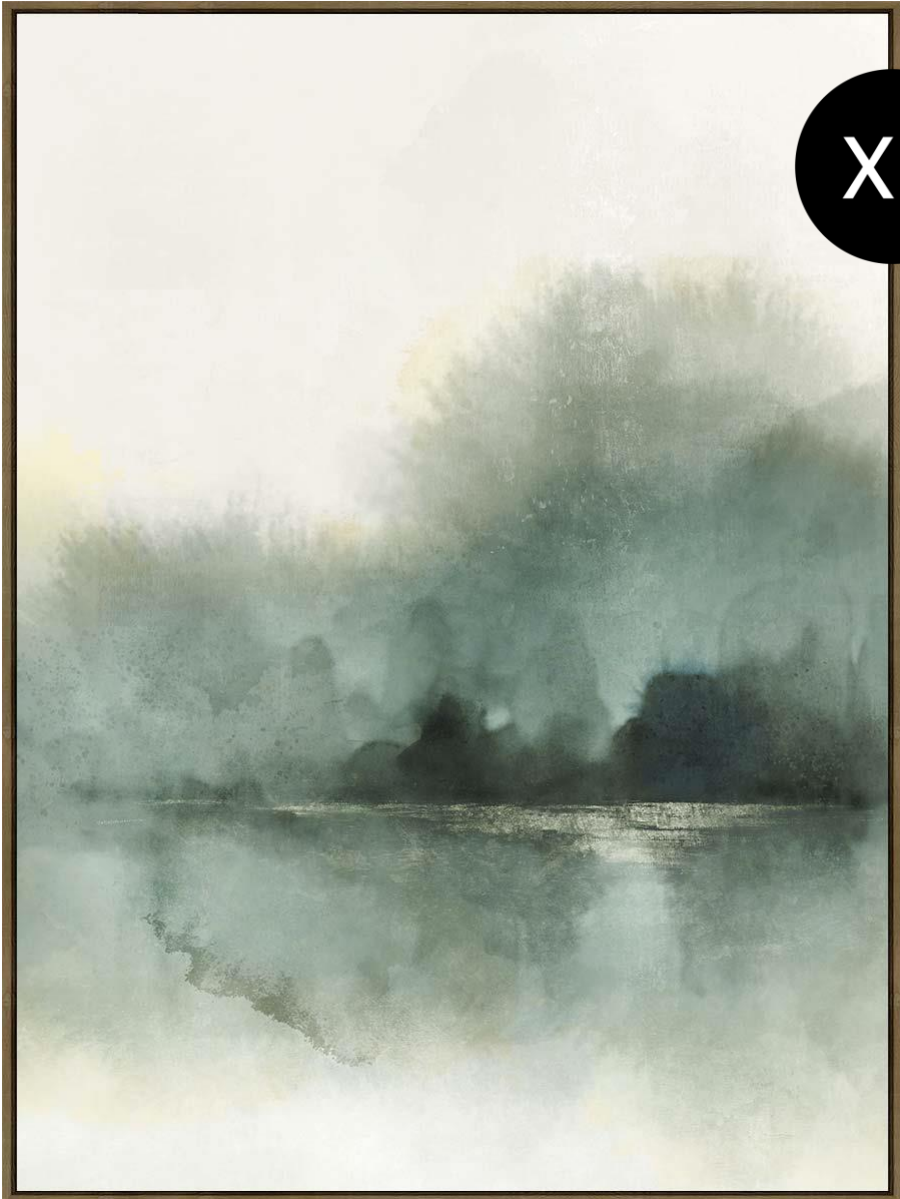

HAUS

Homeware by H|HERTEX

HAUS Wall Art 2022

IRIDESCENCE ART *in Viridian*

145cm W x 180cm L x 4cm D, Trade **R2 922** ; Retail **R4 800**

Printed canvas with Oak Nature PS frame .

Including four hooks for landscape and portrait hanging. Screws not included.

Indoor hanging only.

Keep out of direct sunlight.

Wipe frame only with a damp cloth. Dust off occasionally.

All trade prices excludes VAT.

Opening stock: 70 pcs