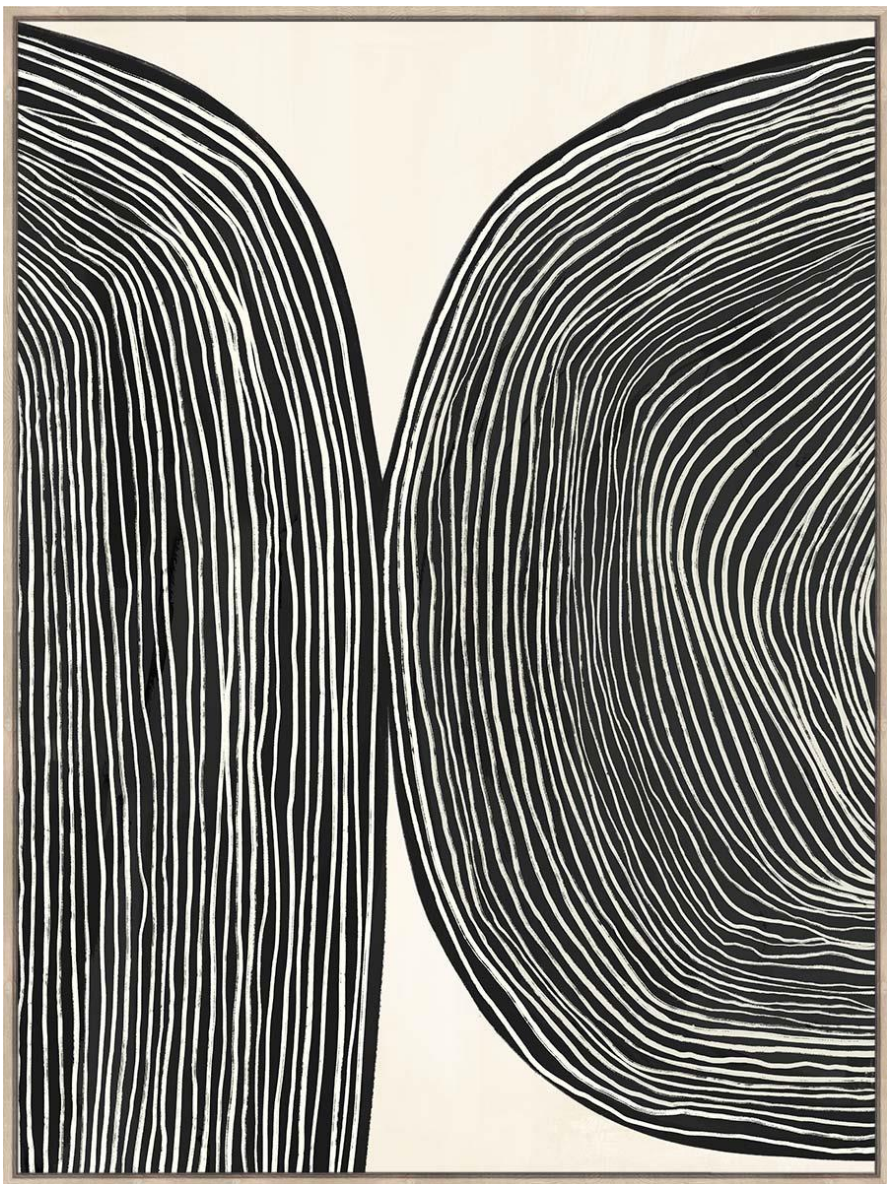

Opening stock: 50 pcs

HAUS

Homeware by H|HERTEX

HAUS Wall Art 2022

CONJUNCTION ART *in Vanilla*

100cm W x 140cm L x 4cm D, Trade **R2 009** ; Retail **R3 300**

Printed canvas with Light Nature PS frame .

Including four hooks for landscape and portrait hanging. Screws not included.