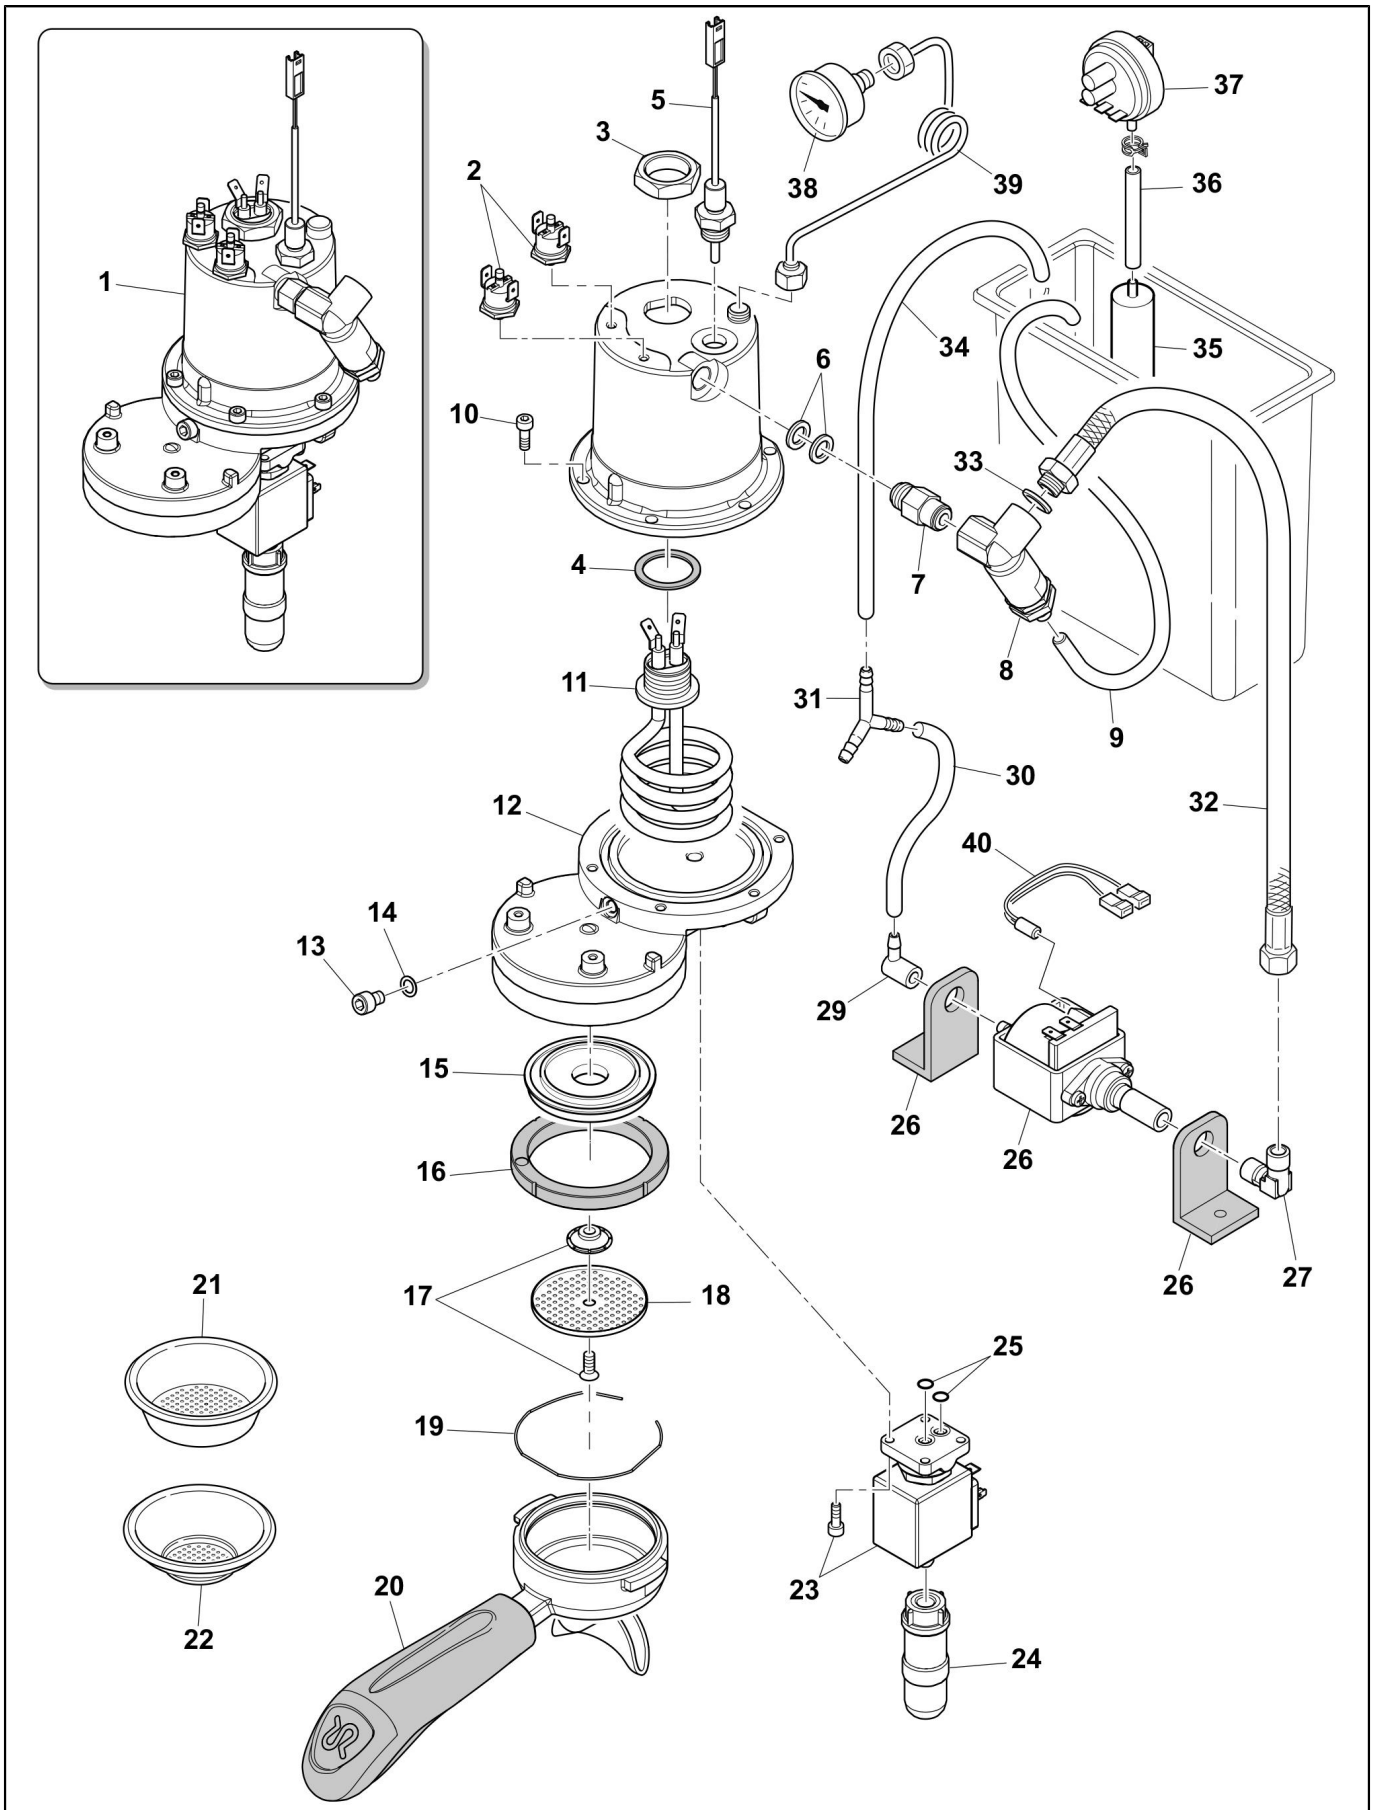

POS.	CODE	DESCRIPTION	NOTES
1	10051011	Brewing Group Silvia Pro Assy. 230V	
	10051012	Brewing Group Silvia Pro Assy. 110V	
2	00100300.001	Temperature Limiter 140 C	
3	23000237	Nut M22 Heating Element Inox Boiler Silvia	
4	36220023	Gasket 30 X 22,5 X 2 Boiler Silvia	
5	10701642	Temperature Sensor With O-Ring	
	36404054	O-Ring 12,42 X 1,78 V 70Sh 2050	
6	36240006	Gasket 11 X 7 X 1,5	
7	23000256	Boiler-Exp. Valve Connector	
8	10060406	Expansion Valve Miss	
9	38228002	Silicone Hose D. 9X6X560	
10	37060514	Screw M5 X 12 Tcei Iso 4762	
11	10705638	Kit Heating Element+Gasket 110-120V Silvia	
	10705639	Kit Heating Element+Gasket 220-240V	
12	20103022D	Group Head Silvia	
13	37060608	Screw M 6 X 8	
14	36240001	Gasket Copper	
15	20200182	Shower Holder Brass	
16	36301030	Gasket Brewing Group	
17	10701784	Group Jetbreaker With Screw/20	
18	40200005	Shower Net	
19	25105001	Filter Spring	
20	10071053R	Filterholder Silvia Pro X/22	
21	40100107	16Gr Filter Inox	
22	40100106	8Gr Filter Inox	
23	34040050	Electrovalve Ode 3 Way 220-240V/5060Hz	
	34040051	Electrovalve Ode 3 Way 110-120/50-60Hz	
24	10090002	Therm.Group Jetbreaker	
25	36402005	O-Ring Electrovalve	
26	10701787	Pump Assy. Group Silvia Pro 230v	
	10701789	Pump Assy. Group Silvia Pro 120v	
	34011023	Pump 120V 60Hz	
	34011026	Pump 220-230V 50Hz	
	36990056	Anti-Vibrating Device Ulka	
27	69200121	Elbow Connector M1/8-M1/8	
29	38121034	Pipe Connector Ep5	
30	38228002	Silicone Hose D. 9X6X560	
31	00055748	Y Unit D. 6 Mm	
32	69000616	Pipe Flex Inox 6X490 1/8F-1/8M	
33	27350001	Gasket 3/8 X 1 Copper	
	27350002	Gasket 3/8 X 1,5 Copper	
34	38228002	Silicone Hose D. 9X6X560	
35	38120333	Air Trap Tank	
36	38228050	Pvc Feeding Pipe D4X7	
37	34200061	Pressure Switch	
38	35002509	Manometer Pompe 0-16 D. 44	
39	69000387	Pipe Capillary Manometer F1/8-F1/4	
40	34200044	Thermal 2Mmt 120&#164;