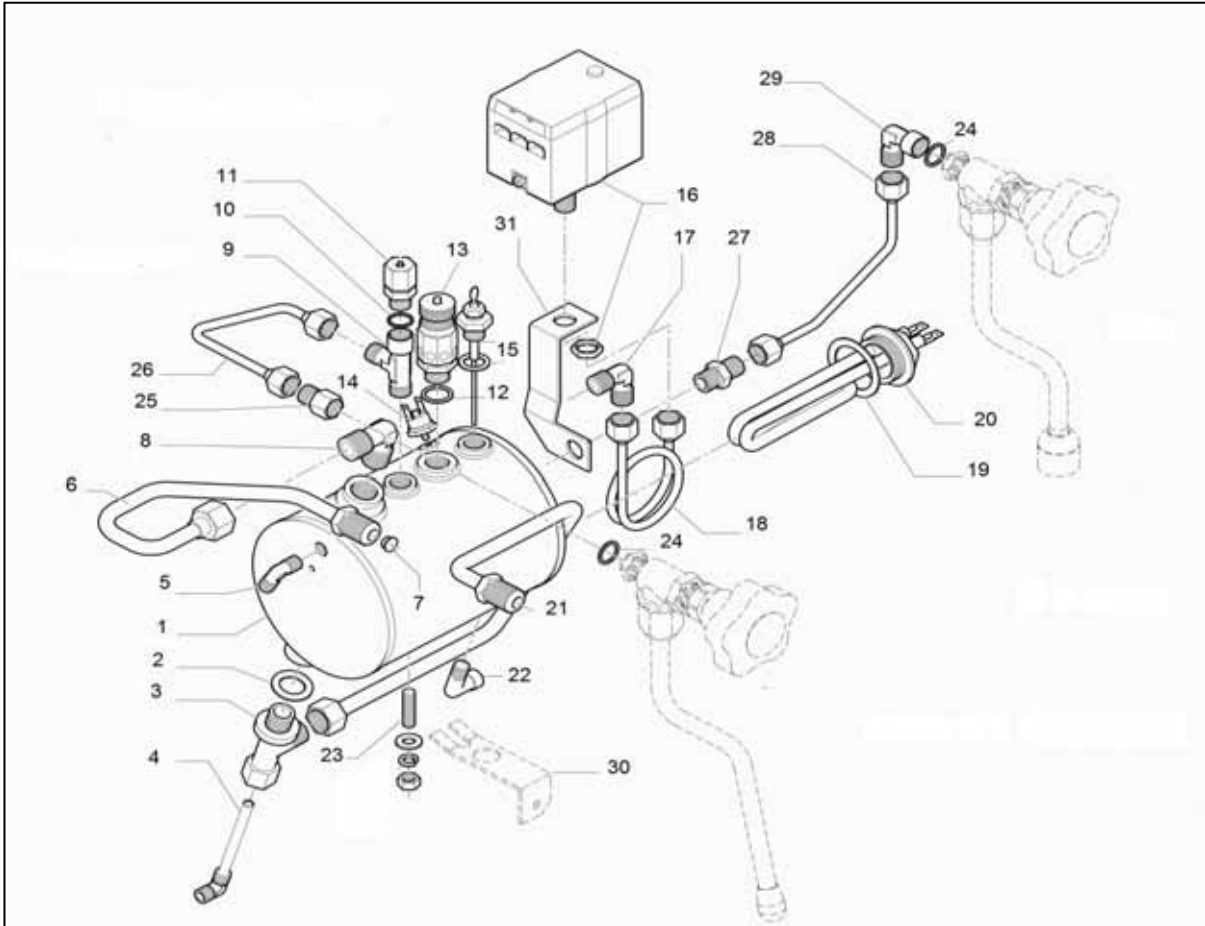

D- EVOLUZIONE

Boiler

Pos.	Code Nr.	Description
1	A277704278	Boiler
2	C479900673	Copper gasket
3	C229900740	Connector
4	C229900393	Injector
5	A229904355	Connector
6	A279904288	Inlet pipe
7	C220004272	Restrictor 3mm
8	A229904340	Connector
9	C229900528	Connector
10	A269904417	Teflon gasket
11	C219900560	Vacuum breaker valve
12	A449904331	Teflon gasket
13	A229904295	Safety valve
14	C199901550	Thermostat 135C
15	C199900839	Boiler level probe
16	A199904296	Pressure switch
17	C229900525	Connector
18	A279904292	Pressure switch pipe
19	C469900239	Heating element gasket
20	C199901551	Heating element V230
20	C199901552	Heating element V115
21	A279904289	Return pipe
22	A229904445	Connector
23	A319904599	Pin
24	C479900228	Copper gasket
25	A229904320	Connector
26	A279904290	Steam pipe
27	C229900520	Connector
28	A279904291	Water pipe
29	C229900595	Connector
30	A019904450	Boiler support
31	C000004265	Pressure switch support