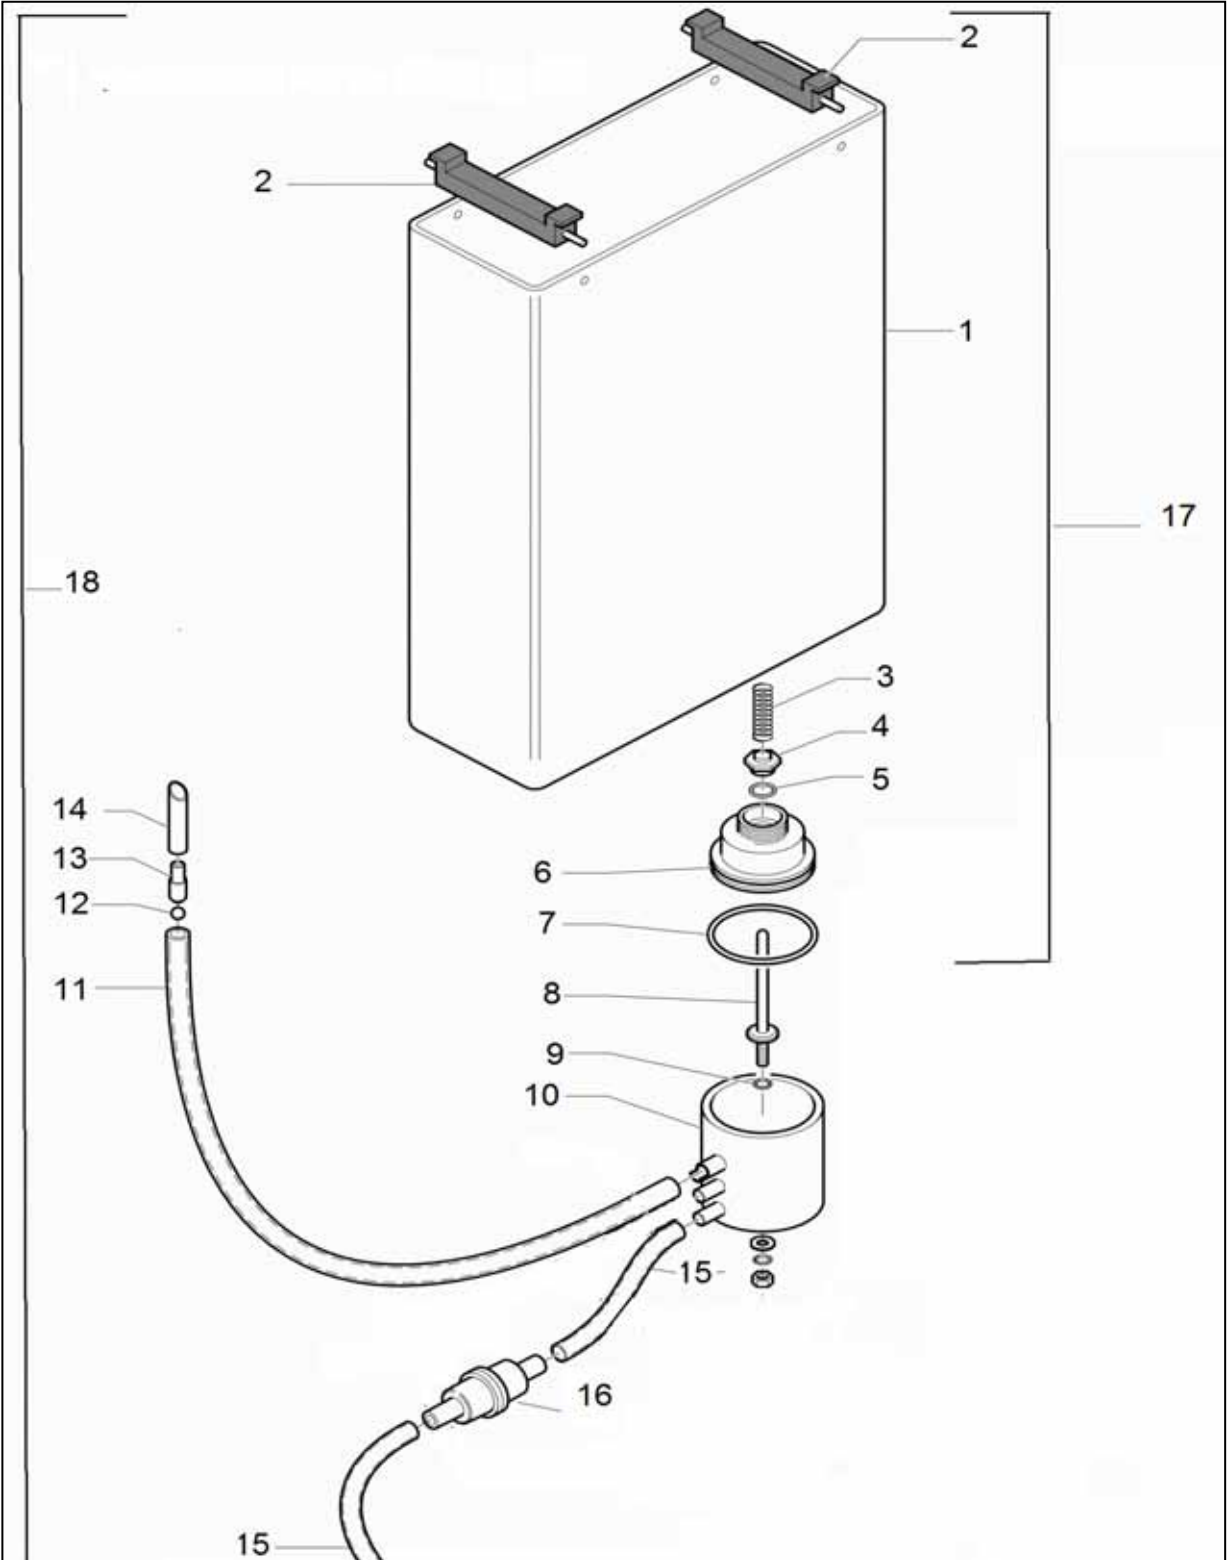

G- EVOLUZIONE

Reservoir assembly

Pos.	Code Nr.	Description
1	C430003481	Water tank
2	D499901139	Water tank handle
3	C019900711	Spring
4	C430003482	Connector
5	C449900702	O ring
6	C430003475	Coupling
7	C449901446	O ring
8	C520003483	Opening valve rod
9	C449901159	O ring
10	A439904347	Manifold
11	C260003822	Silicon pipe 6 x 9
12	C430003819	Ball
13	C220003818	Non return connector
14	C400001928	Silicon pipe 4 x 7
15	C499900769	Silicon pipe 5 x 8
16	C439900695	Filter
17	R890003729	Water tank assembly
18	R890003649	Water tank system