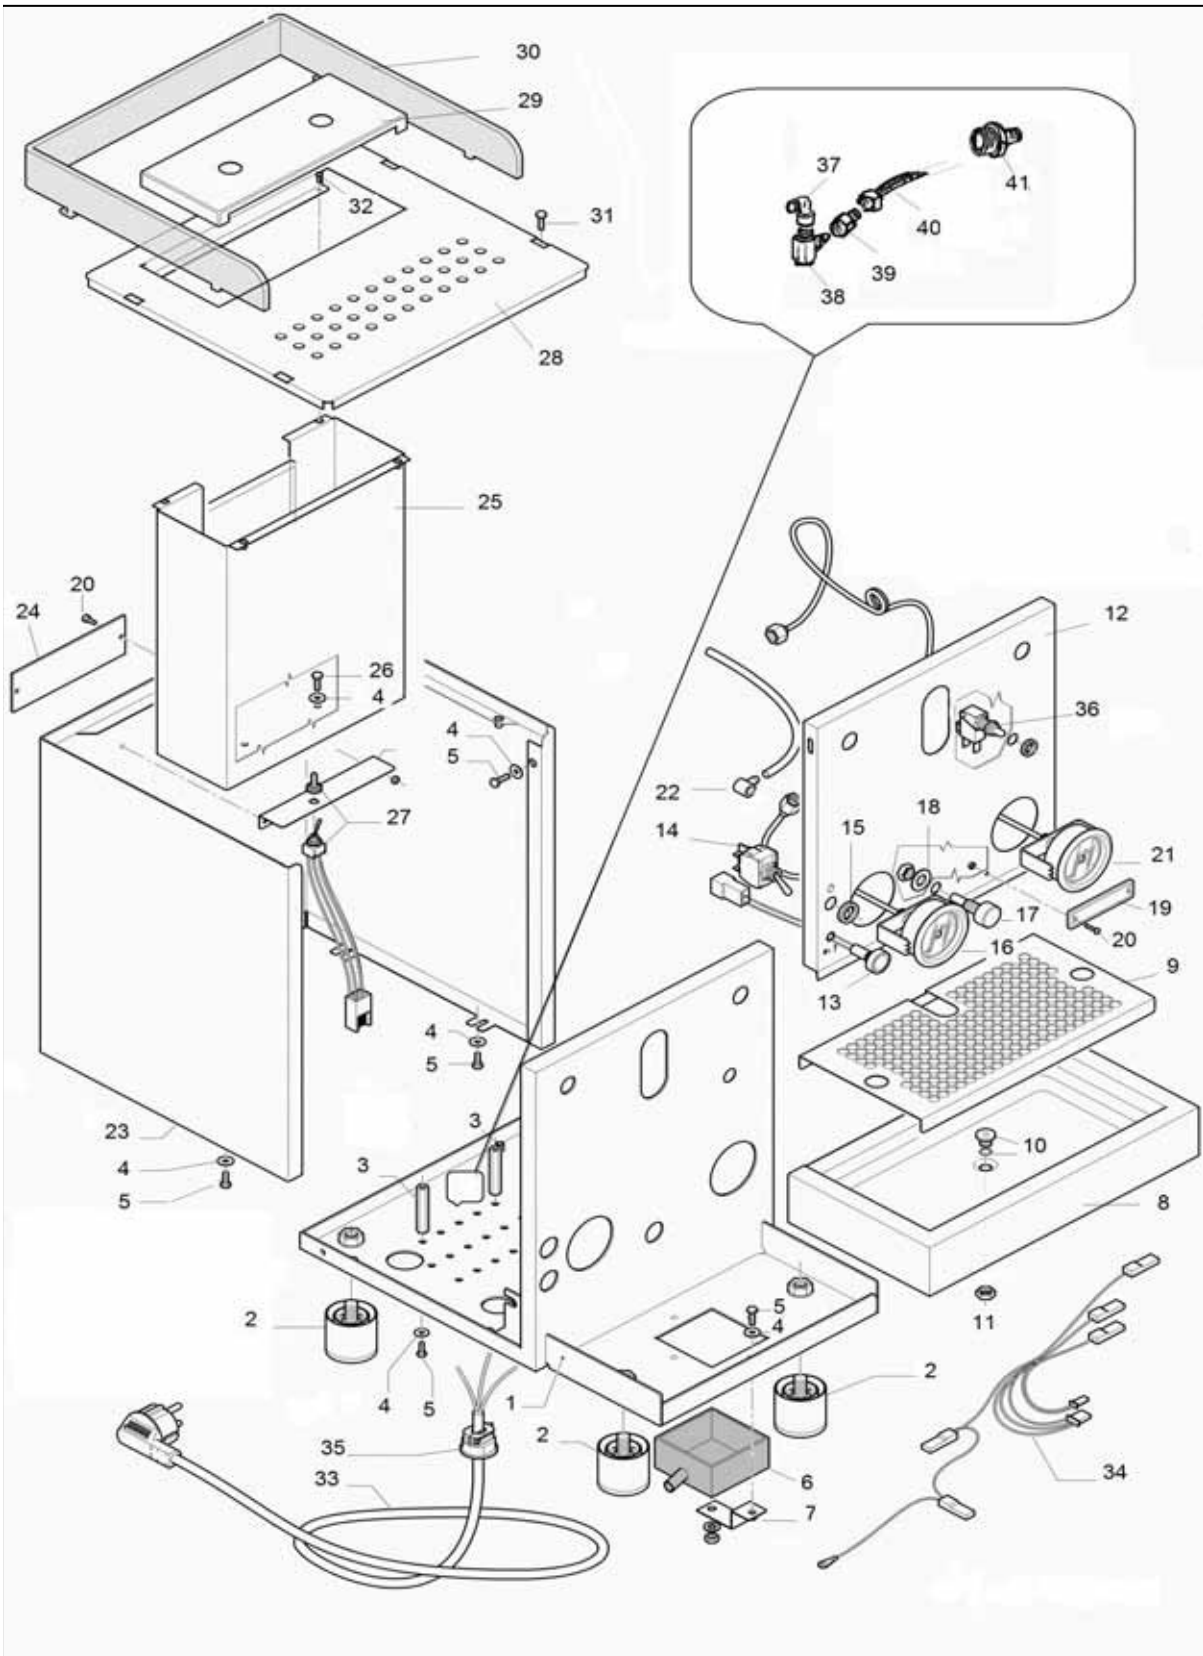

Pos.	Code Nr.	Description
1	C000004248	Chassis
2	A019904282	Foot 40mm
3	C220004264	Column
4	A309904532	Washer
5	C309900745	Screw
6	A439904373	Drain bucket
7	C000004259	Bracket
8	A01L004345	Drip tray
9	A019904346	Grid
10	A229904512	Drip tray plug
11	A329904369	Nut
12	A01I004629	Front panel
13	A139904519	Green led control lamp
14	A130004285	Stainless steel switch
15	A527704305	Nut
16	A299904496	Boiler pressure gauge
17	A227704363	Connector
18	A319904316	Washer
19	A859904514	Front tag
20	A319904306	Screw
21	A299904497	Pump pressure gauge
22	C449900709	Rubber connector
23	A010004321	Body panel
24	A859904400	Rear tag
25	A019904451	Tank guide
26	A309904530	Screw
27	A190004590	Switch for water connection
28	A010004335	Cups support panel
29	C019900382	Reservoir cover
30	A630004287	Cupsframe
31	A319904521	Screw
32	A319904431	Screw
33	C199900957	Power cord CE
	A199904518	Power cord IS
	A199904616	Power cord KR
	C199900958	Power cord UL
	C199901115	Power cord AUS/NZ
	C199901116	Power cord GB
	C199901510	Power cord CH
34	A190004570	Wiring loom
35	C439900086	Cable retainer
36	C199900306	Microswitch