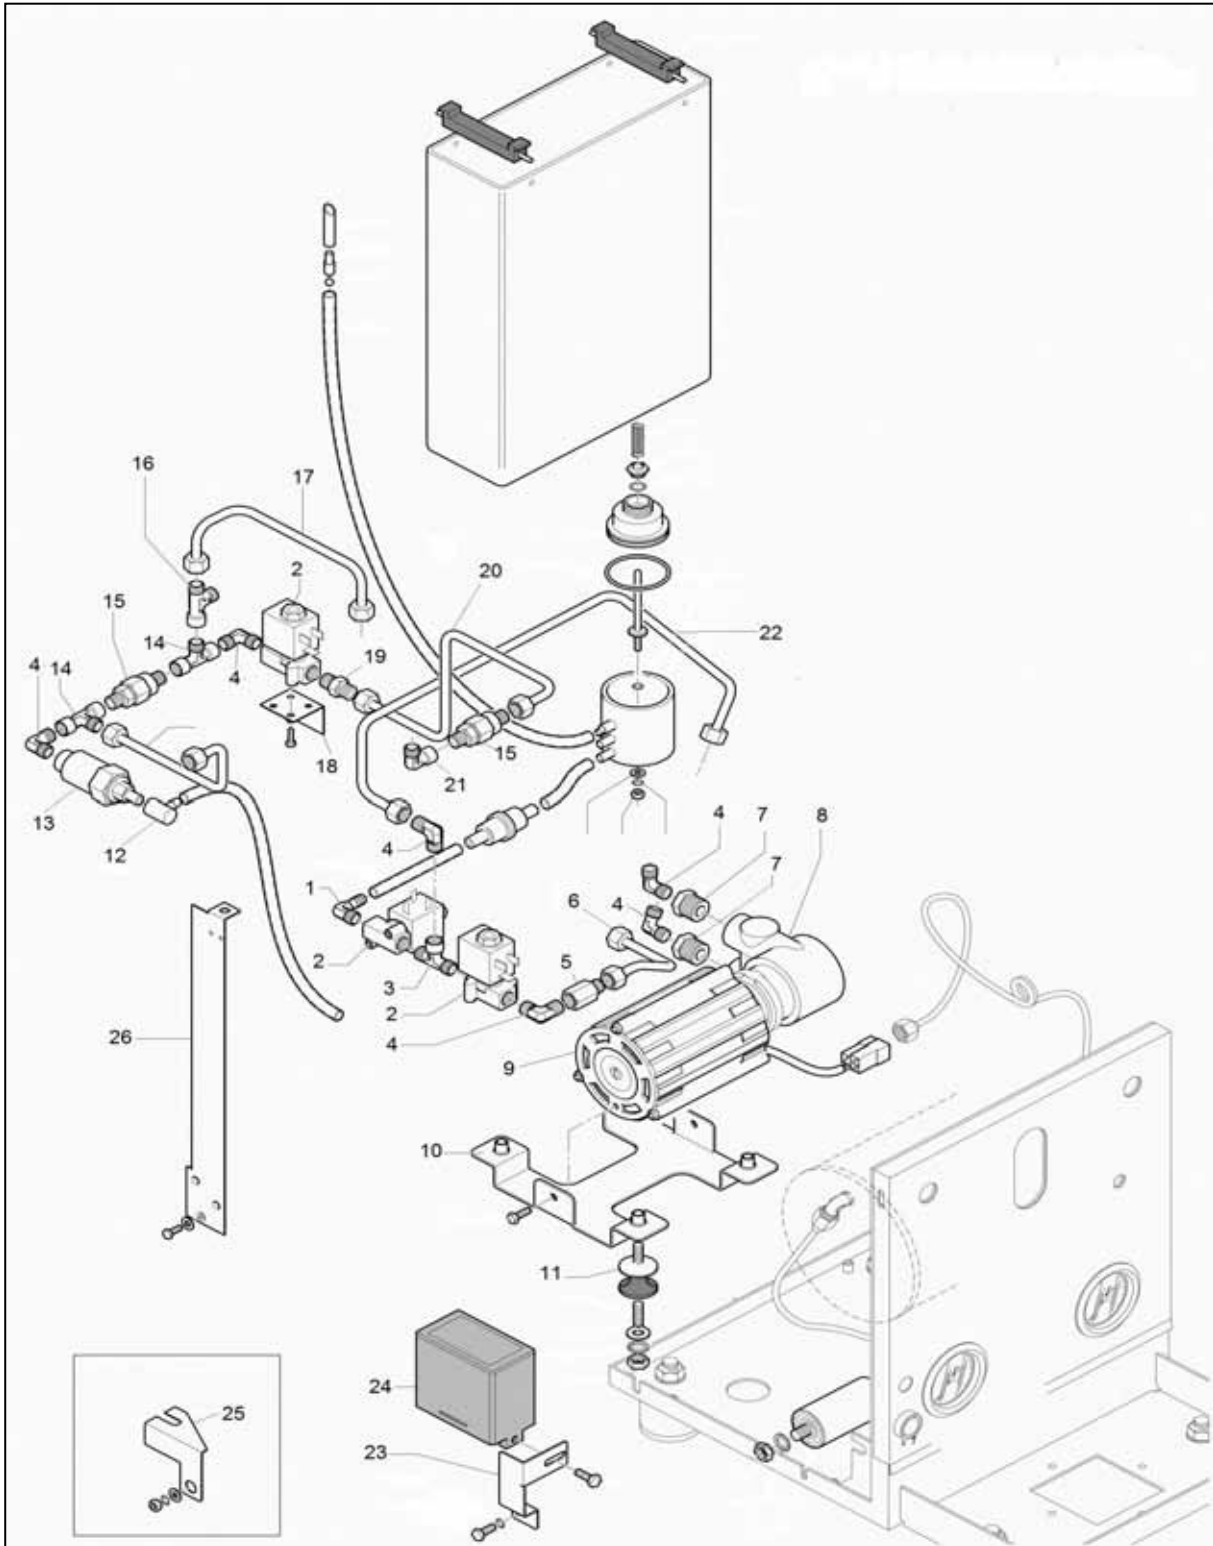

<i>Pos.</i>	<i>Code Nr.</i>	<i>Description</i>
37	C229900595	Connector
38	A229904339	Connector
39	A220004313	Water inlet connector
40	A299904390	Flexible pipe
41	A229904356	Reduction

Pos.	Code Nr.	Description
1	A229904391	Rounded nut
2	C469900420	Gasket
3	C619900554	Filter
4	C229900549	Restrictor 0,8
5	C229901133	Group Shaft
6	C469900422	Green gasket
7	C469900421	Teflon gasket
8	C219900423	Spring
9	C219900424	Valve assembly
10	C449900767	Gasket
11	C219900425	Shaft
13	R000002142	Flange
14	C219900426	Gasket
15	R000002143	Support
16	C219900427	Spring
17	R000002144	Cover
18	R000002145	Shaft
19	A829904329	Lever shaft
20	A839904330	Group handle
21	R000002146	Pin
22	C229901228	Diffuser
23	C519900103	Shower
24	C449900229	Group Gasket
25	C219900430	Drain valve
26	A219904309	Spring
27	C229901165	Cylinder
28	C219903081	Valve
29	C219900431	Spring
30	R000002148	Connector
31	C469900783	Gasket
32	R000002149	Connector
33	A699904324	Single filter holder
34	A699904325	Double filter holder
35	C610003902	7 gr filter basket
36	C610003901	14 gr filter basket
37	C619900106	Blind filter
12	C200002983	Group complete
		parts n.10-23-24 not included

Pos.	Code	Description
1	C329900682	Half nut 1/4
2	A227704280	Hot water valve
3	A430004284	Steam/water valve handle
4	A829904376	Plate
5	A829904375	Washer
6	A809904377	Handle "clip"
7	C400002786	Oring
8	A527704283	Cover handle
9	A449904331	Teflon gasket
10	A209904332	Spring
11	A229904333	Plate
12	C400002022	Oring
13	A449904334	Oring
14	C200002839	2 Holes steam nozzle
15	C400003008	Oring
16	C227700536	Hot water nozzle
17	R290003612	Hot water wand
18	R290003611	Steam wand
19	A899904634	Steam wand and tap complete
20	A899904635	Water wand and tap complete