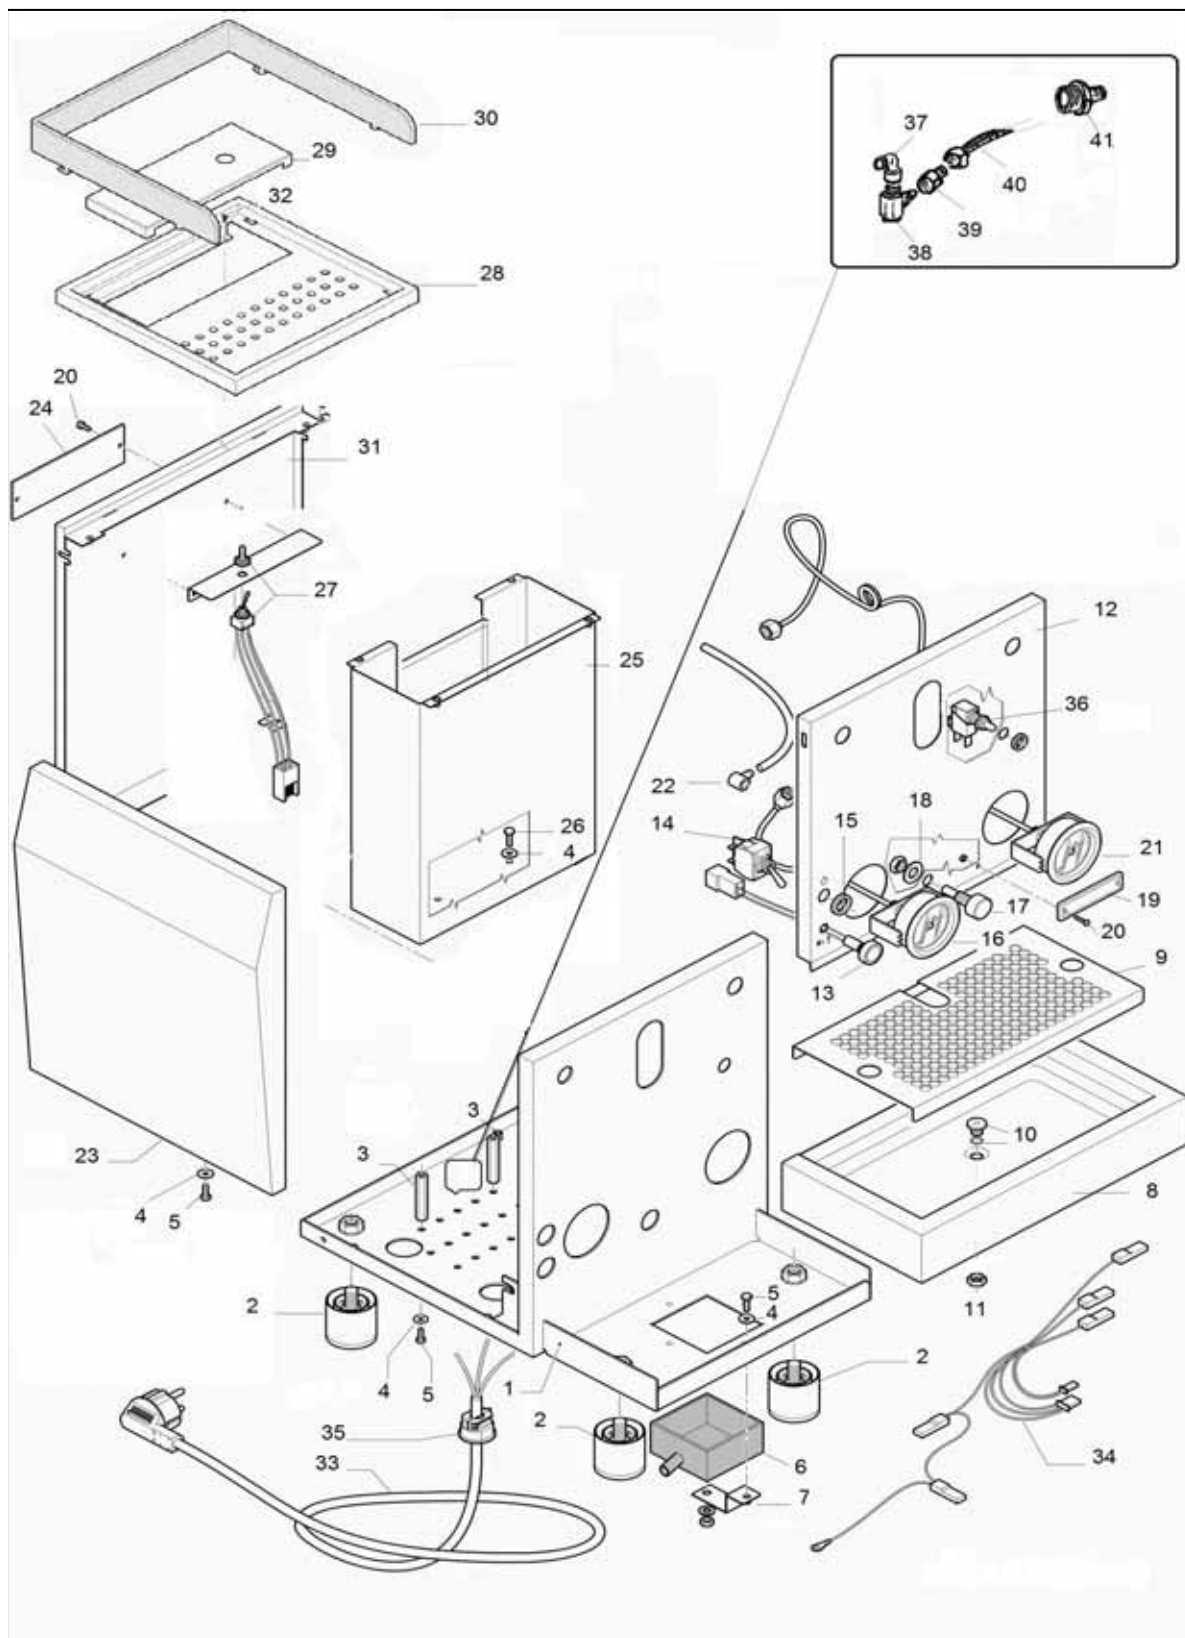

*GIOTTO AND CELLINI EVOLUZIONE
MACHINE RANGE*

Pos.	Code Nr.	Description
1	C000004248	Chassis
2	A019904282	Foot 40mm
3	C220004264	Column
4	A309904532	Washer
5	C309900745	Screw
6	A439904373	Drain bucket
7	C000004259	Bracket
8	A019904392	Drip tray
9	A019904346	Grid
10	A229904512	Drip tray plug
11	A329904369	Nut
12	A011004629	Front panel
13	A139904519	Green led control lamp
14	A130004285	Stainless steel switch
15	A527704305	Nut
16	A299904496	Boiler pressure gauge
17	A227704363	Connector
18	A319904316	Washer
19	A859904513	Front tag
20	A319904306	Screw
21	A299904497	Pump pressure gauge
22	C449900709	Rubber connector
23	C01L002109	Side panel
24	A859904400	Rear tag
25	A019904451	Tank guide
26	A309904530	Screw
27	A190004590	Switch for water connection
28	C01L004246	Cups support panel
29	C019900382	Reservoir cover
30	A630004286	Cupsframe
31	C01L004255	Back panel
32	A319904431	Screw
33	C199900957	Power cord CE
	A199904518	Power cord IS
	A199904616	Power cord KR
	C199900958	Power cord UL
	C199901115	Power cord AUS/NZ
	C199901116	Power cord GB
	C199901510	Power cord CH
34	A190004570	Wiring loom