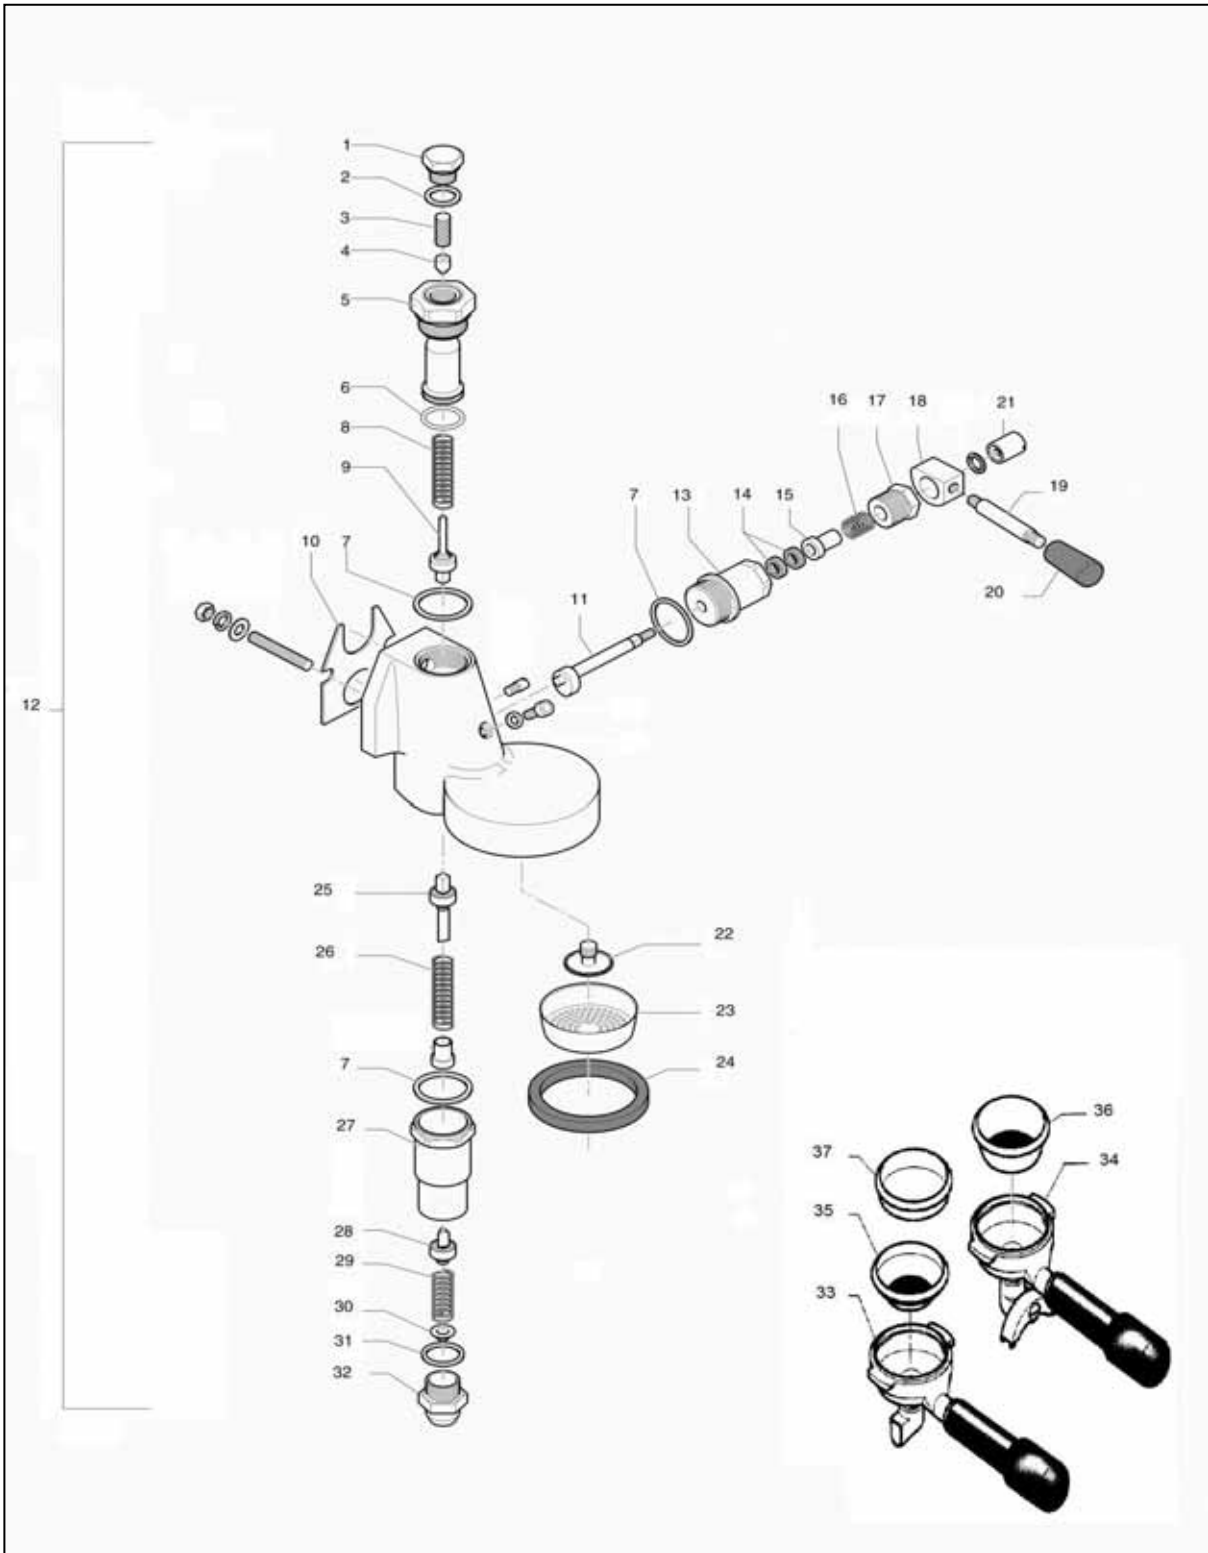

<i>Pos.</i>	<i>Code Nr.</i>	<i>Description</i>
37	C229900595	Connector
38	A229904339	Connector
39	A220004313	Water inlet connector
40	A299904390	Flexible pipe
41	A229904356	Reduction

Pos.	Code Nr.	Description
1	A229904391	Rounded nut
2	C469900420	Gasket
3	C619900554	Filter
4	C229900549	Restrictor 0,8
5	C229901133	Group Shaft
6	C469900422	Green gasket
7	C469900421	Teflon gasket
8	C219900423	Spring
9	C219900424	Valve assembly
10	C449900767	Gasket
11	C219900425	Shaft
13	R000002142	Flange
14	C219900426	Gasket
15	R000002143	Support
16	C219900427	Spring
17	R000002144	Cover
18	R000002145	Shaft
19	A829904329	Lever shaft
20	A839904330	Group handle
21	R000002146	Pin
22	C229901228	Diffuser
23	C519900103	Shower
24	C449900229	Group Gasket
25	C219900430	Drain valve
26	A219904309	Spring
27	C229901165	Cylinder
28	C219903081	Valve
29	C219900431	Spring
30	R000002148	Connector
31	C469900783	Gasket
32	R000002149	Connector
33	A699904324	Single filter holder
34	A699904325	Double filter holder
35	C610003902	7 gr filter basket
36	C610003901	14 gr filter basket
37	C619900106	Blind filter
12	C200002983	Group complete
		parts n.10-23-24 not included