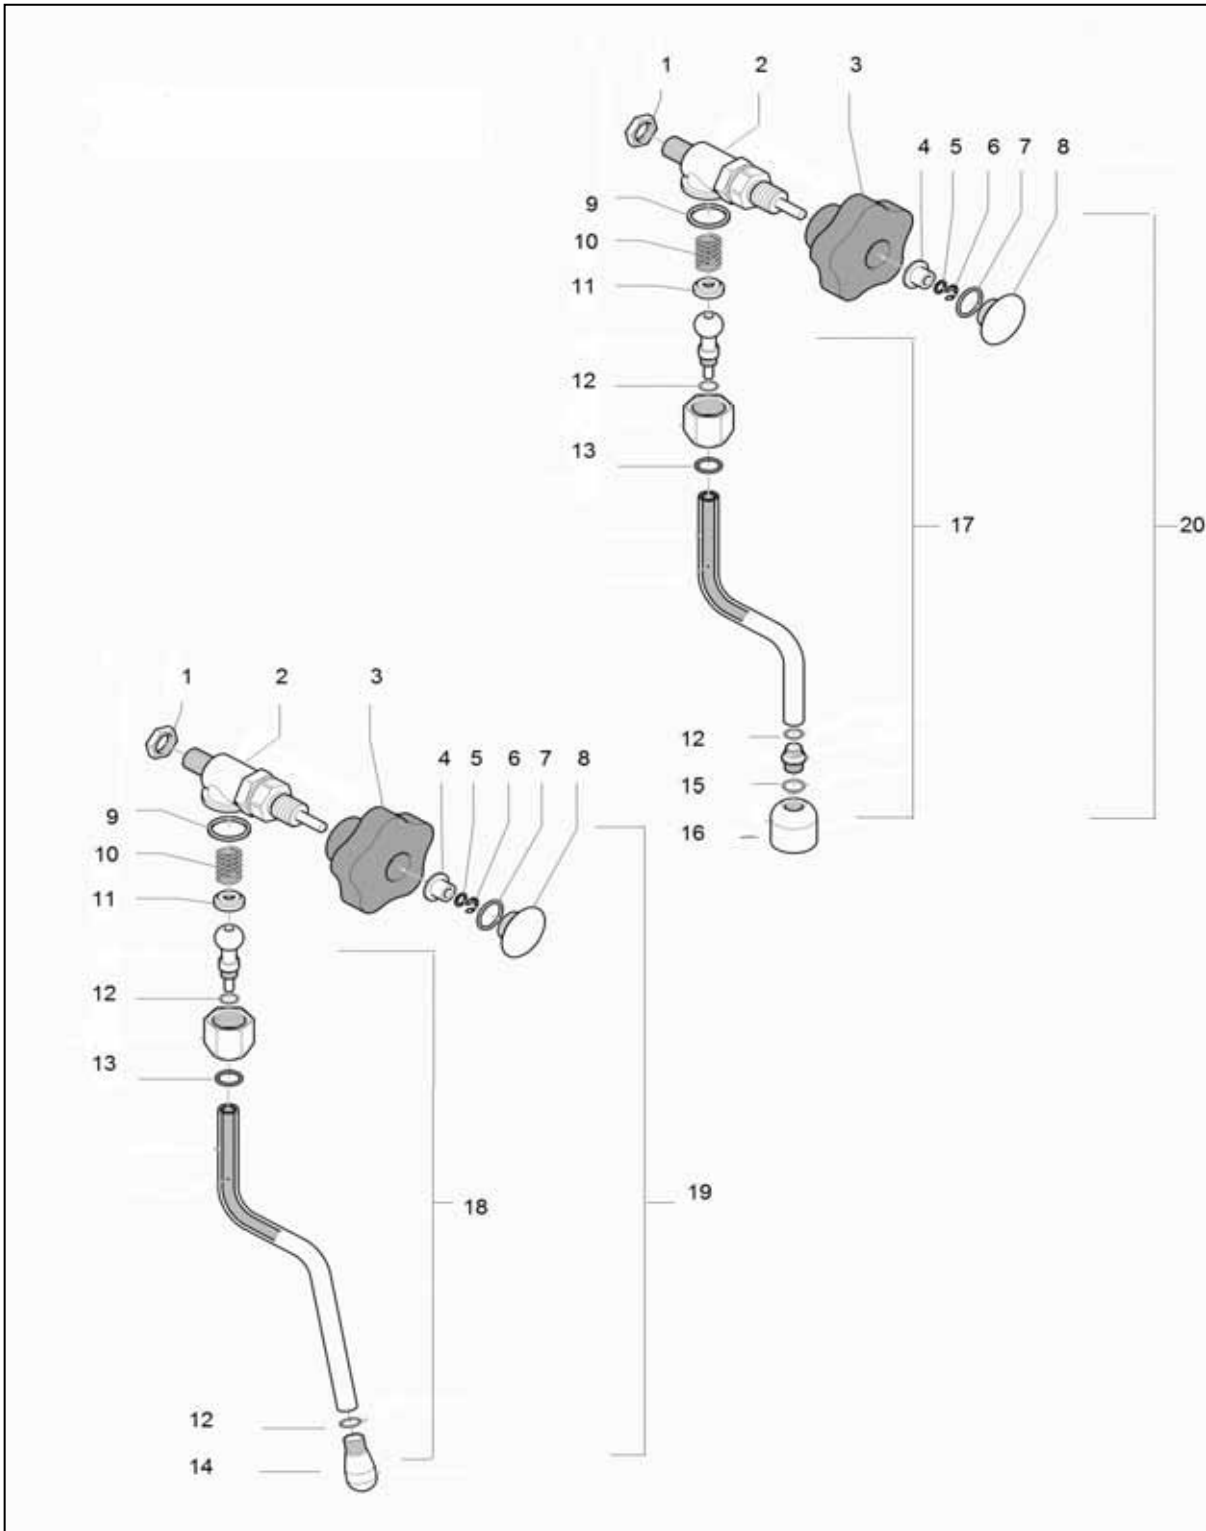

<i>Pos.</i>	<i>Code Nr.</i>	<i>Description</i>
37	C229900595	Connector
38	A229904339	Connector
39	A220004313	Water inlet connector
40	A299904390	Flexible pipe
41	A229904356	Reduction

Pos.	Code Nr.	Description
1	A229904391	Rounded nut
2	C469900420	Gasket
3	C619900554	Filter
4	C229900549	Restrictor 0,8
5	C229901133	Group Shaft
6	C469900422	Green gasket
7	C469900421	Teflon gasket
8	C219900423	Spring
9	C219900424	Valve assembly
10	C449900767	Gasket
11	C219900425	Shaft
13	R000002142	Flange
14	C219900426	Gasket
15	R000002143	Support
16	C219900427	Spring
17	R000002144	Cover
18	R000002145	Shaft
19	A829904329	Lever shaft
20	A839904330	Group handle
21	R000002146	Pin
22	C229901228	Diffuser
23	C519900103	Shower
24	C449900229	Group Gasket
25	C219900430	Drain valve
26	A219904309	Spring
27	C229901165	Cylinder
28	C219903081	Valve
29	C219900431	Spring
30	R000002148	Connector
31	C469900783	Gasket
32	R000002149	Connector
33	A699904324	Single filter holder
34	A699904325	Double filter holder
35	C610003902	7 gr filter basket
36	C610003901	14 gr filter basket
37	C619900106	Blind filter
12	C200002983	Group complete
		parts n.10-23-24 not included

Pos.	Code	Description
1	C329900682	Half nut 1/4
2	A227704280	Hot water valve
3	A430004284	Steam/water valve handle
4	A829904376	Plate
5	A829904375	Washer
6	A809904377	Handle "clip"
7	C400002786	Oring
8	A527704283	Cover handle
9	A449904331	Teflon gasket
10	A209904332	Spring
11	A229904333	Plate
12	C400002022	Oring
13	A449904334	Oring
14	C200002839	2 Holes steam nozzle
15	C400003008	Oring
16	C227700536	Hot water nozzle
17	R290003612	Hot water wand
18	R290003611	Steam wand
19	A899904634	Steam wand and tap complete
20	A899904635	Water wand and tap complete