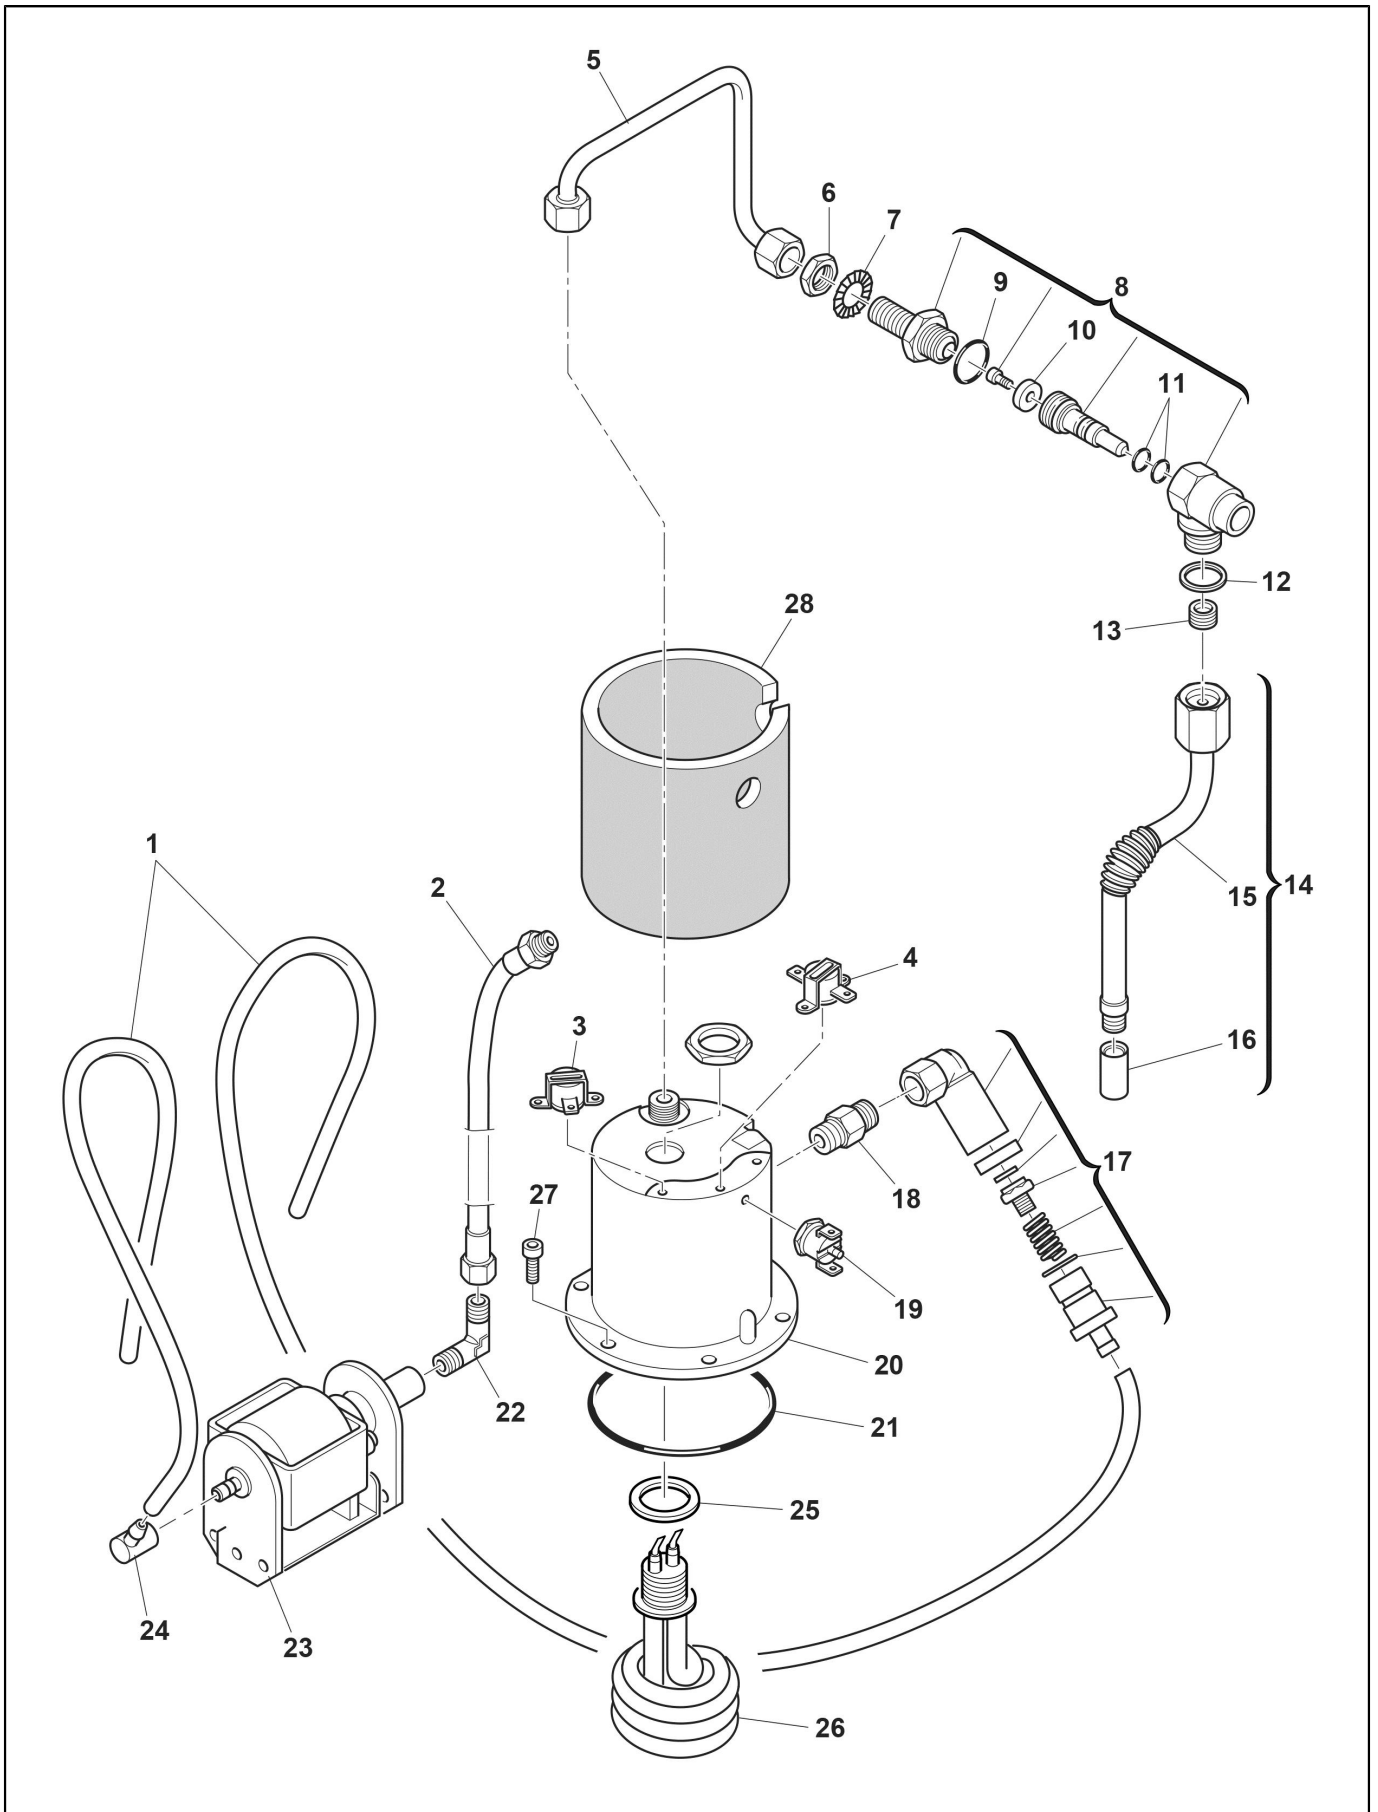

POS.	CODE	DESCRIPTION	NOTES
1	38123011	COVER	
2	38123012	WATER TANK	
3	42200121	RANCILIO PLATE MM 70	
4	37900809	PLATE U/8/11/9	
5	32330363	SILVIA TOP	
6	32330362	SILVIA BODY	
7	32330367	SILVIA SHIELD	
8	32331989	FRONT PANEL SILVIA 2 LIGHTS	
9	34030047	TECNA COFFEE SWITCH	
10	34030029	SWITCH WATER STYLE	
11	10701285	FRAME WITH PLASTIC LIGHT SILVIA	
12	34030144	POWER SWITCH SILVIA/15	
13	34030038	STEAM SWITCH	
14	37900505	ROUND FIXER D3 H106	
15	10060186	WHOLE STEAM HAND WHEEL SILVIA /08	
16	32330370	SILVIA/08 FRONT PANEL	
17	10880150	SILVIA FRAME	
18	32330369	SILVIA LEAVE-CUP GRATE	
19	32330365	SILVIA DRAIN TANK	
20	36310008	NANCY SUPPORT BLACK	
21	38123904	TAPPO MANOPOLA VAPORE MC -PL-	
22	10701282	KIT LIGHT HEATING ELEM/POWER SILVIA M 120V	120v Silvia M
	10701283	KIT LIGHT HEATING ELEM/POWER SILVIA M 230V	230v version M NOT for European and Australian Market
23	10110897	WIRING SILVIA M	
24	34300049	CABLE WITH PLUG	
	34300091	CAVO+SPINA SILVIA ISRAELE 3 AWG18	
	34300092	CABLE + PLUGGER 15A L=2000(TAIWAN)	
	34300100	CAVO H05RN-F 3X1MMQ/SPINA QP012R CINA	

POS.	CODE	DESCRIPTION	NOTES
1	10090002	THERM.GROUP JETBREAKER	
2	34040012	ELECTROVALVE 3 WAY 220V 50HZ MISS	
3	36402001	O-RING 6,07 X 1,78 EPDM 105	
4	20103022	MISS GROUP BODY	
5	38123549	GROUP COVER SILVIA	
6	20200182	SHOWER HOLDER BRASS	
7	36301030	GASKET UNDERTORQUE MISS	
8	25139001	GROUP JETBREAKER	
9	40200005	SHOWER NET	
10	37030518	SHOWER SCREW	
11	10070108	FILTER HOLDER COMPLETE	
12	25105001	FILTER SPRING	
13	20112011	FILTER-HOLDER	
14	20112111	WHOLE 2 DOSE BEAK MISS NUO	
15	10705091	KIT FILTER HOLDER TAP 07	
16	37320800	NUT M 8	
17	40100010	2 CUP FILTER	
18	40100001	1 CUP FILTER LOW	