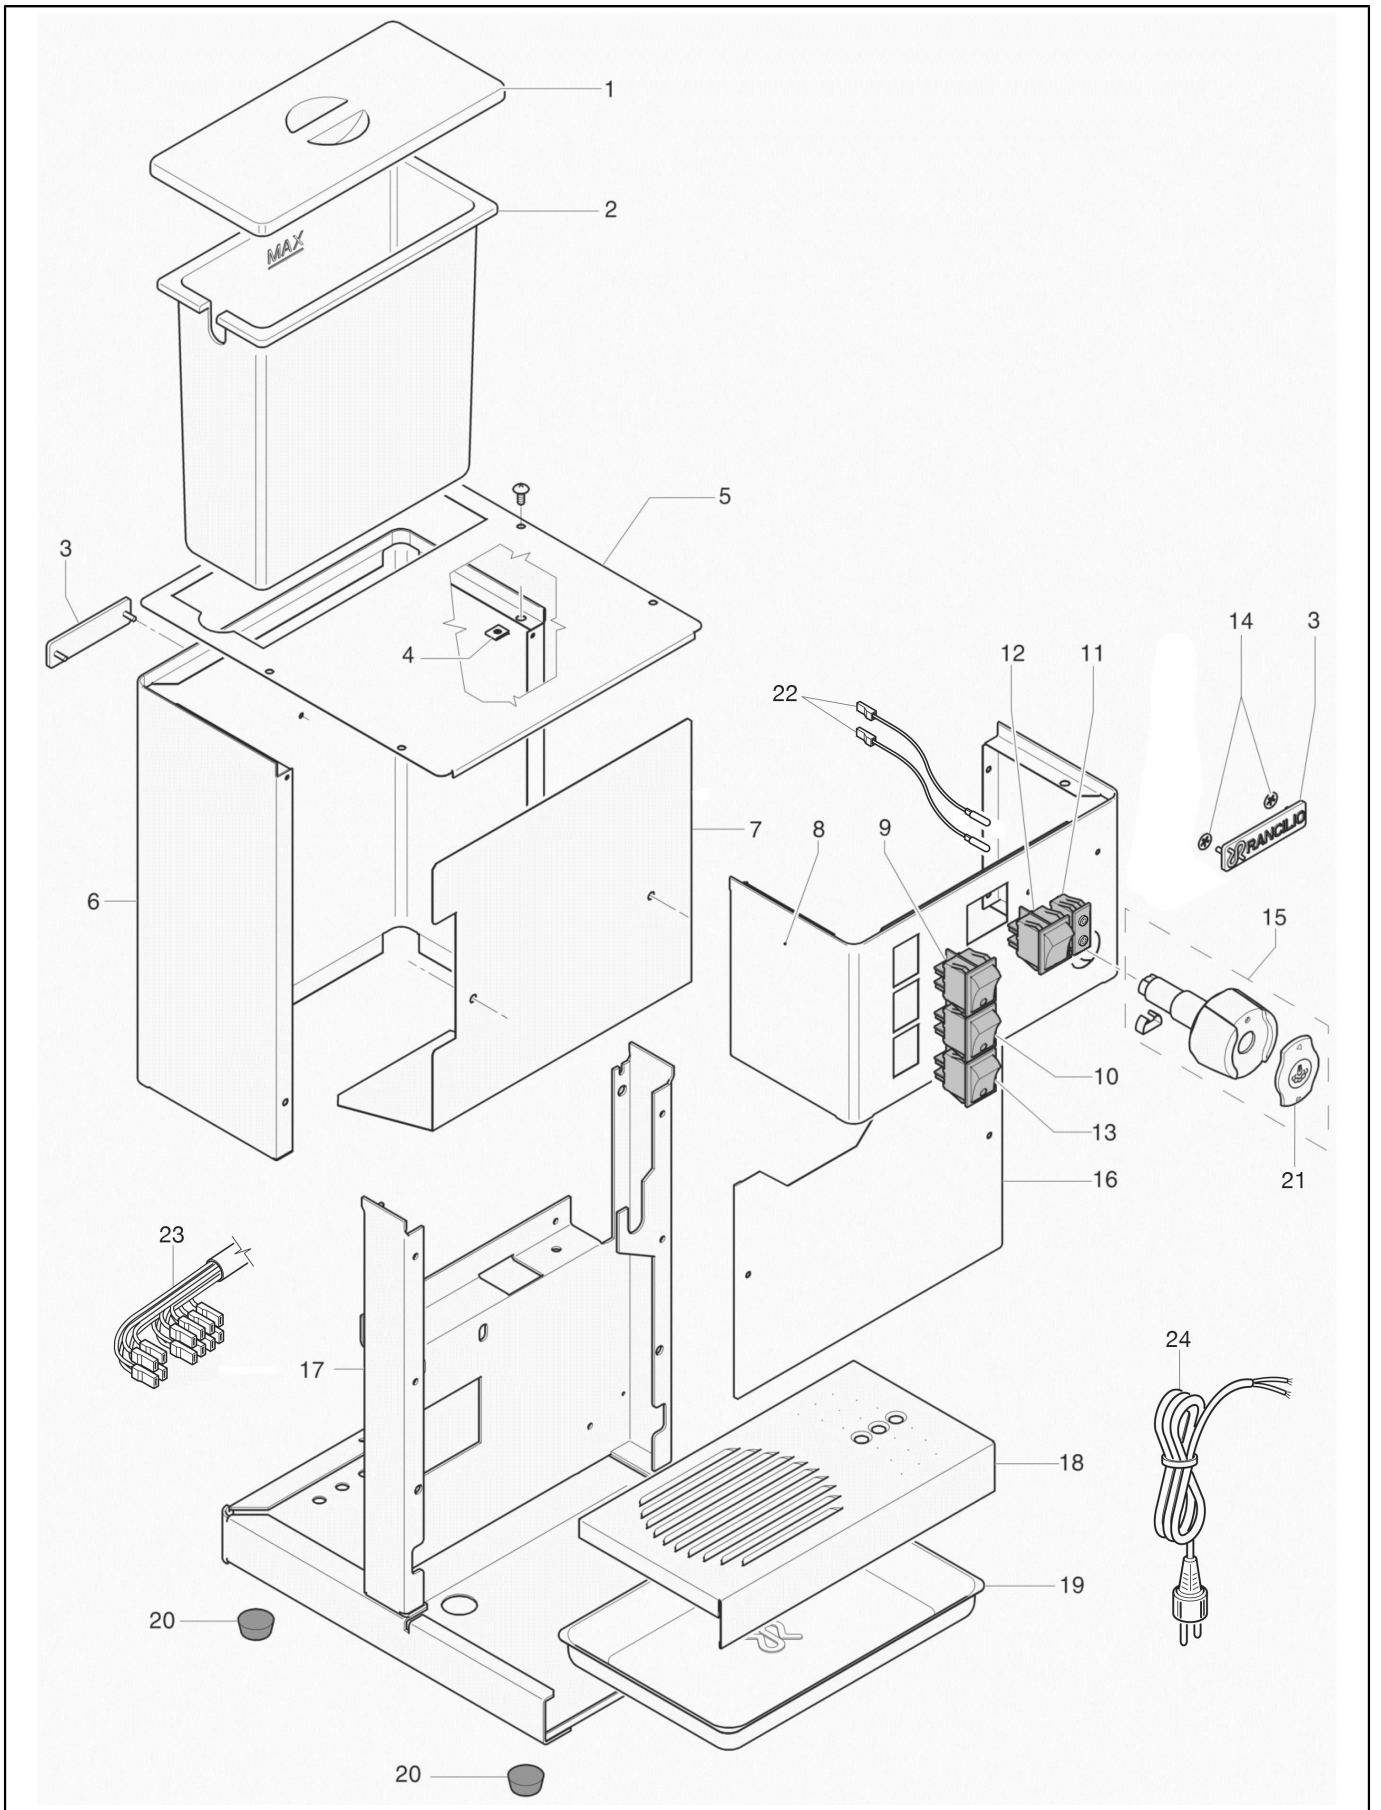

POS.	CODE	DESCRIPTION	NOTES
1	38123011	COVER	
2	38123012	WATER TANK	
3	42200121	RANCILIO PLATE MM 70	
4	37900809	PLATE U/8/11/9	
5	32330363	SILVIA TOP	
6	32330362	SILVIA BODY	
7	32330367	SILVIA SHIELD	
8	32331989	FRONT PANEL SILVIA 2 LIGHTS	
9	34030047	TECNA COFFEE SWITCH	
10	34030029	SWITCH WATER STYLE	
11	10701285	FRAME WITH PLASTIC LIGHT SILVIA	
12	34030144	POWER SWITCH SILVIA/15	
13	34030038	STEAM SWITCH	
14	37900505	ROUND FIXER D3 H106	
15	10060186	WHOLE STEAM HAND WHEEL SILVIA /08	
16	32330370	SILVIA/08 FRONT PANEL	
17	10880150	SILVIA FRAME	
18	32330369	SILVIA LEAVE-CUP GRATE	
19	32330365	SILVIA DRAIN TANK	
20	36310008	NANCY SUPPORT BLACK	
21	38123904	TAPPO MANOPOLA VAPORE MC -PL-	
22	10701282	KIT LIGHT HEATING ELEM/POWER SILVIA M 120V	120v Silvia M
	10701283	KIT LIGHT HEATING ELEM/POWER SILVIA M 230V	230v version M NOT for European and Australian Market
23	10110897	WIRING SILVIA M	
24	34300049	CABLE WITH PLUG	
	34300091	CAVO+SPINA SILVIA ISRAELE 3 AWG18	
	34300092	CABLE + PLUGGER 15A L=2000(TAIWAN)	
	34300100	CAVO H05RN-F 3X1MMQ/SPINA QP012R CINA	

POS.	CODE	DESCRIPTION	NOTES
1	10090002	THERM.GROUP JETBREAKER	
2	34040012	ELECTROVALVE 3 WAY 220V 50HZ MISS	
3	36402001	O-RING 6,07 X 1,78 EPDM 105	
4	20103022	MISS GROUP BODY	
5	38123549	GROUP COVER SILVIA	
6	20200182	SHOWER HOLDER BRASS	
7	36301030	GASKET UNDERTORQUE MISS	
8	25139001	GROUP JETBREAKER	
9	40200005	SHOWER NET	
10	37030518	SHOWER SCREW	
11	10070108	FILTER HOLDER COMPLETE	
12	25105001	FILTER SPRING	
13	20112011	FILTER-HOLDER	
14	20112111	WHOLE 2 DOSE BEAK MISS NUO	
15	10705091	KIT FILTER HOLDER TAP 07	
16	37320800	NUT M 8	
17	40100010	2 CUP FILTER	
18	40100001	1 CUP FILTER LOW	

Code	No. table	Pos.
38123011	14001_02/15	1
38123012	14001_02/15	2
38123549	14003/08	5
38123904	14001_02/15	21
38228002	14002/15	1
39110038	14002/15	13
40100001	14003/08	18
40100010	14003/08	17
40200005	14003/08	9
42200121	14001_02/15	3
69000409	14002/15	28
69000702	14002/15	2
69200121	14002/15	22