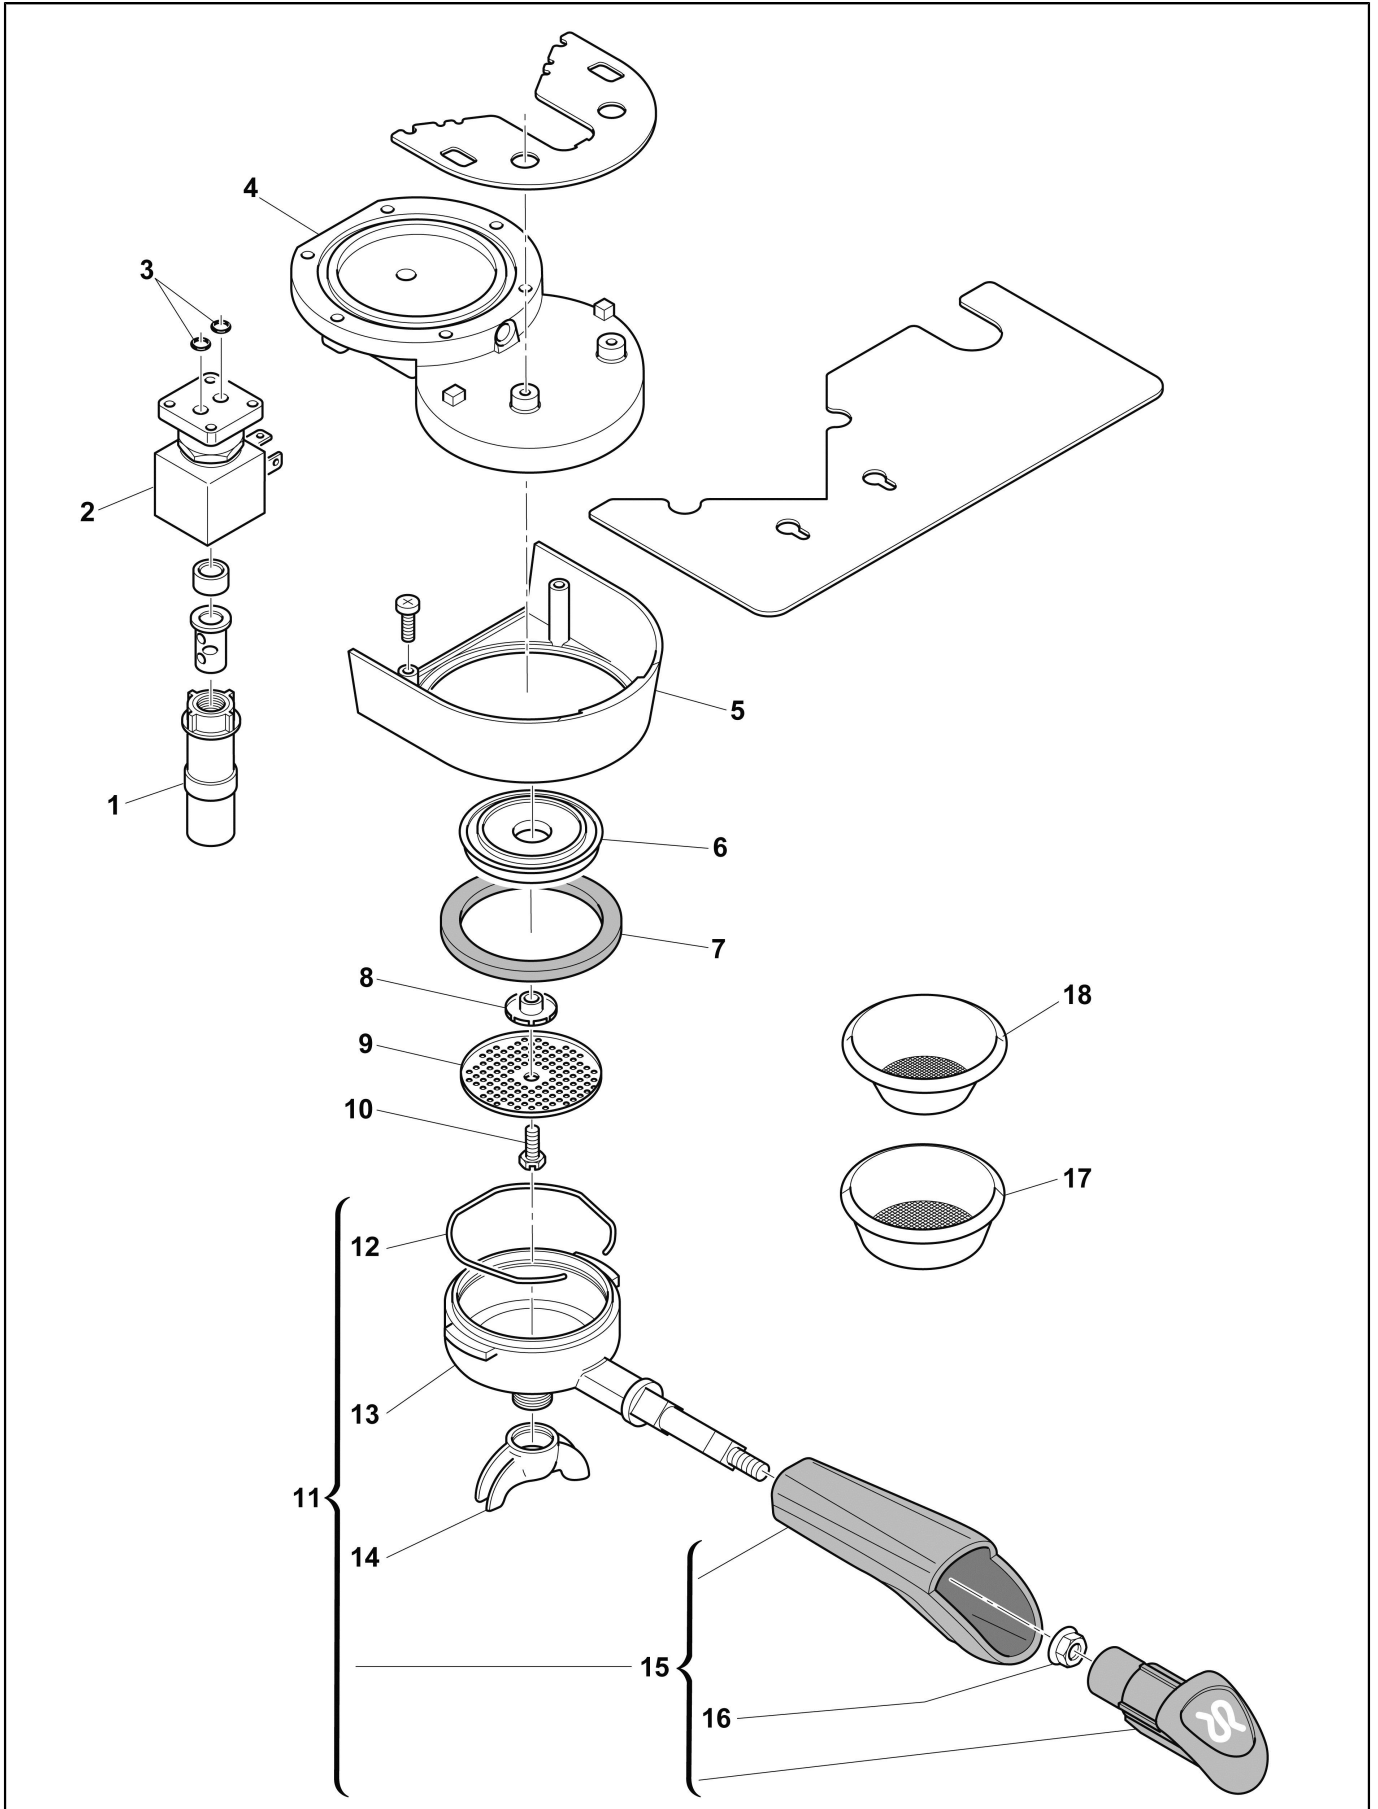

POS.	CODE	DESCRIPTION	NOTES
1	38123011	COVER	
2	38123012	WATER TANK	
3	42200121	RANCILIO PLATE MM 70	
4	37900809	PLATE U/8/11/9	
5	32330363	SILVIA TOP	
6	32330362	SILVIA BODY	
7	32330367	SILVIA SHIELD	
8	32331989	FRONT PANEL SILVIA 2 LIGHTS	
9	34030047	TECNA COFFEE SWITCH	
10	34030029	SWITCH WATER STYLE	
11	10701285	FRAME WITH PLASTIC LIGHT SILVIA	
12	34030144	POWER SWITCH SILVIA/15	
13	34030038	STEAM SWITCH	
14	37900505	ROUND FIXER D3 H106	
15	10060186	WHOLE STEAM HAND WHEEL SILVIA /08	
16	32330370	SILVIA/08 FRONT PANEL	
17	10880150	SILVIA FRAME	
18	32330369	SILVIA LEAVE-CUP GRATE	
19	32330365	SILVIA DRAIN TANK	
20	36310008	NANCY SUPPORT BLACK	
21	38123904	TAPPO MANOPOLA VAPORE MC -PL-	
22	10701282	KIT LIGHT HEATING ELEM/POWER SILVIA M 120V	120v Silvia M
	10701283	KIT LIGHT HEATING ELEM/POWER SILVIA M 230V	230v version M NOT for European and Australian Market
23	10110897	WIRING SILVIA M	
24	34300049	CABLE WITH PLUG	
	34300091	CAVO+SPINA SILVIA ISRAELE 3 AWG18	
	34300092	CABLE + PLUGGER 15A L=2000(TAIWAN)	
	34300100	CAVO H05RN-F 3X1MMQ/SPINA QP012R CINA	

POS.	CODE	DESCRIPTION	NOTES
1	10090002	THERM.GROUP JETBREAKER	
2	34040012	ELECTROVALVE 3 WAY 220V 50HZ MISS	
3	36402001	O-RING 6,07 X 1,78 EPDM 105	
4	20103022	MISS GROUP BODY	
5	38123549	GROUP COVER SILVIA	
6	20200182	SHOWER HOLDER BRASS	
7	36301030	GASKET UNDERTORQUE MISS	
8	25139001	GROUP JETBREAKER	
9	40200005	SHOWER NET	
10	37030518	SHOWER SCREW	
11	10070108	FILTER HOLDER COMPLETE	
12	25105001	FILTER SPRING	
13	20112011	FILTER-HOLDER	
14	20112111	WHOLE 2 DOSE BEAK MISS NUO	
15	10705091	KIT FILTER HOLDER TAP 07	
16	37320800	NUT M 8	
17	40100010	2 CUP FILTER	
18	40100001	1 CUP FILTER LOW	