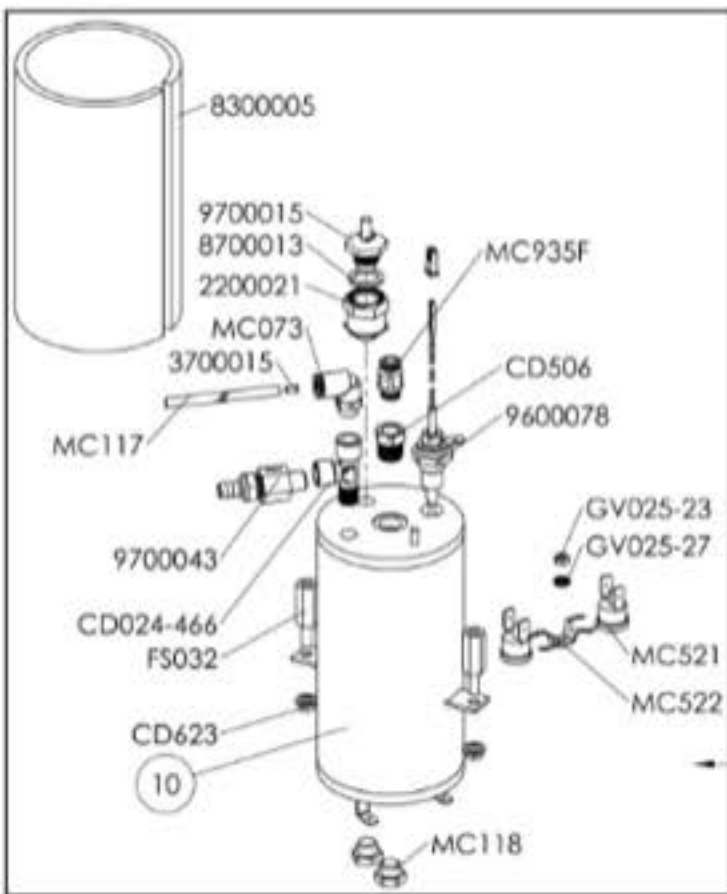

CODICE 5100030(230V)	CODICE 5100 (220V 60Hz)	CODICE 5100035(120V)
10	2000007	2000007	2000008
35	1000128	1000128	1000157

<u>1000128</u>	CD506
<u>1000157</u>	CD623
<u>2000007</u>	FS032
<u>2000008</u>	GV025-23
<u>2200021</u>	GV025-27
<u>3700015</u>	MC073
<u>8300005</u>	MC117
<u>8700013</u>	MC118
<u>9600078</u>	MC521
<u>9700015</u>	MC522
<u>9700043</u>	MC935F
CD024-466