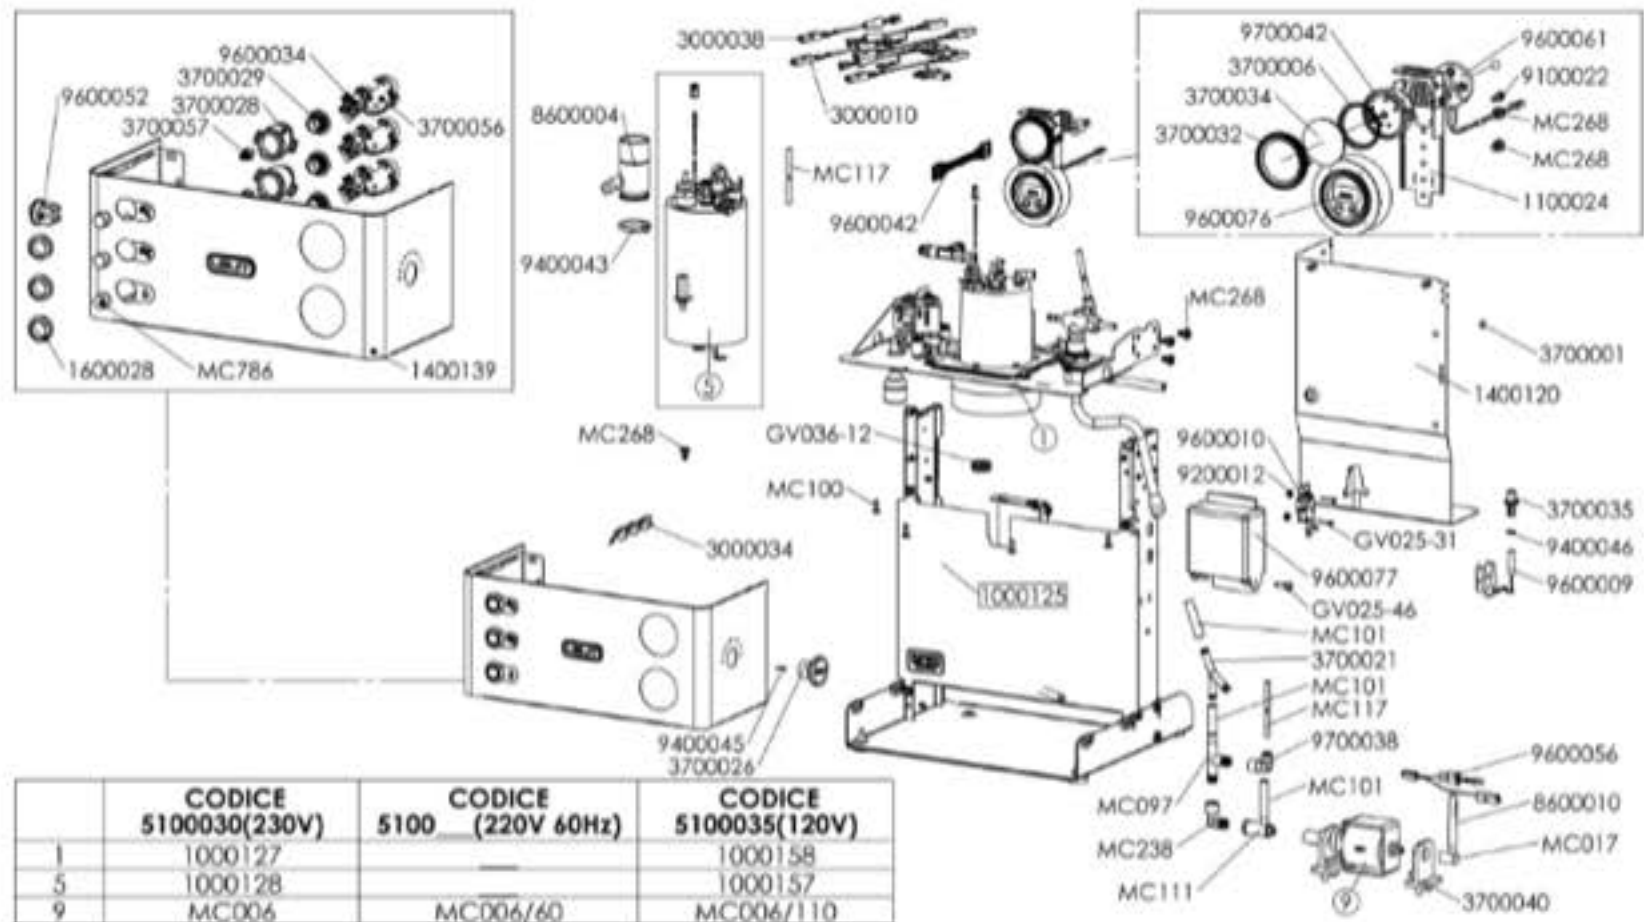

<u>1000125</u>	<u>3700034</u>	<u>9600076</u>
<u>1000127</u>	<u>3700035</u>	<u>9600077</u>
<u>1000128</u>	<u>3700040</u>	<u>9700038</u>
<u>1000157</u>	<u>3700056</u>	<u>9700042</u>
<u>1000158</u>	<u>3700057</u>	GV025-31
<u>1100024</u>	<u>8600004</u>	GV025-46
<u>1400120</u>	<u>8600010</u>	GV036-12
<u>1400139</u>	<u>9100022</u>	MC006
<u>1600028</u>	<u>9200012</u>	MC006/110
<u>3000010</u>	<u>9400043</u>	MC006/60
<u>3000034</u>	<u>9400045</u>	MC017
<u>3000038</u>	<u>9400046</u>	MC097
<u>3700001</u>	<u>9600009</u>	MC100
<u>3700006</u>	<u>9600010</u>	MC101
<u>3700021</u>	<u>9600034</u>	MC111
<u>3700026</u>	<u>9600042</u>	MC117
<u>3700028</u>	<u>9600052</u>	MC238
<u>3700029</u>	<u>9600056</u>	MC268
<u>3700032</u>	<u>9600061</u>	MC786