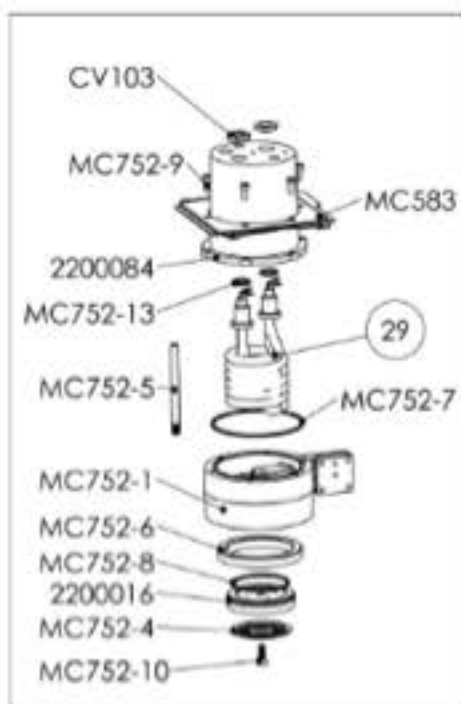

Parts Diagram – Lelit PL92T Elizabeth

Please use the diagrams below to help find the exact part you are looking for. After you find the part, copy the SKU #. Then use the search bar at the top of our website. If there are no results in the search, we most likely do not have the part. We only special order parts if the specific model was purchased through 1st-line Equipment. For general questions, please use our [parts inquiry page](#).

| | | |
|-------------------------|-------------------------|-----------|
| 1000030 | 5100035 | CD458 |
| 1000066 | 7800034 | MC042 |
| 1000102 | 8600008 | MC192 |
| 1400118 | 8600011 | MC268 |
| 1400141 | 8800014 | MC269 |
| 1400142 | 8800015 | MC269/110 |
| 1600038 | 8800016 | MC269AUS |
| 1600046 | 8800017 | MC377 |
| 3300008 | 8800018 | MC747 |
| 5100030 | 8800019 | |

| POSIZIONE | 1000127(230V) | 1000 (220V 60HZ) | 1000158(120V) |
|-----------|---------------|------------------|---------------|
| 16 | MC752 | MC752 | MC752/110 |
| 29 | MC752/11 | MC752/11 | MC752/11/110 |
| 28 | MC755 | MC755/60 | MC755/110 |
| 30 | 9700041 | | 9700045 |
| 34 | MC744 | MC744-60 | MC744/110 |