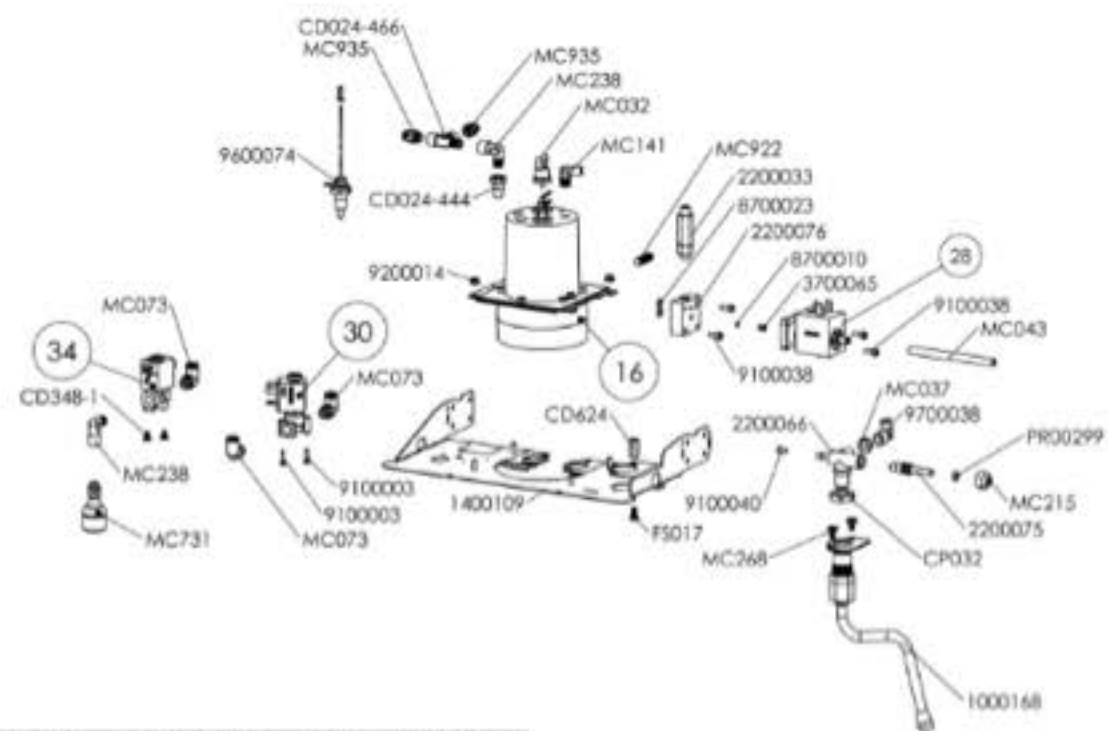

Parts Diagram – Lelit PL92T Elizabeth

Please use the diagrams below to help find the exact part you are looking for. After you find the part, copy the SKU #. Then use the search bar at the top of our website. If there are no results in the search, we most likely do not have the part. We only special order parts if the specific model was purchased through 1st-line Equipment. For general questions, please use our [parts inquiry page](#).

| | | |
|-------------------------|-------------------------|-----------|
| 1000030 | 5100035 | CD458 |
| 1000066 | 7800034 | MC042 |
| 1000102 | 8600008 | MC192 |
| 1400118 | 8600011 | MC268 |
| 1400141 | 8800014 | MC269 |
| 1400142 | 8800015 | MC269/110 |
| 1600038 | 8800016 | MC269AUS |
| 1600046 | 8800017 | MC377 |
| 3300008 | 8800018 | MC747 |
| 5100030 | 8800019 | |

| | | |
|----------------|----------------|----------------|
| <u>1000125</u> | <u>3700034</u> | <u>9600076</u> |
| <u>1000127</u> | <u>3700035</u> | <u>9600077</u> |
| <u>1000128</u> | <u>3700040</u> | <u>9700038</u> |
| <u>1000157</u> | <u>3700056</u> | <u>9700042</u> |
| <u>1000158</u> | <u>3700057</u> | GV025-31 |
| <u>1100024</u> | <u>8600004</u> | GV025-46 |
| <u>1400120</u> | <u>8600010</u> | GV036-12 |
| <u>1400139</u> | <u>9100022</u> | MC006 |
| <u>1600028</u> | <u>9200012</u> | MC006/110 |
| <u>3000010</u> | <u>9400043</u> | MC006/60 |
| <u>3000034</u> | <u>9400045</u> | MC017 |
| <u>3000038</u> | <u>9400046</u> | MC097 |
| <u>3700001</u> | <u>9600009</u> | MC100 |
| <u>3700006</u> | <u>9600010</u> | MC101 |
| <u>3700021</u> | <u>9600034</u> | MC111 |
| <u>3700026</u> | <u>9600042</u> | MC117 |
| <u>3700028</u> | <u>9600052</u> | MC238 |
| <u>3700029</u> | <u>9600056</u> | MC268 |
| <u>3700032</u> | <u>9600061</u> | MC786 |

| | CODICE 5100030(230V) | CODICE 5100 (220V 60Hz) | CODICE 5100035(120V) |
|----|---------------------------------|--|---------------------------------|
| 10 | 2000007 | 2000007 | 2000008 |
| 35 | 1000128 | 1000128 | 1000157 |