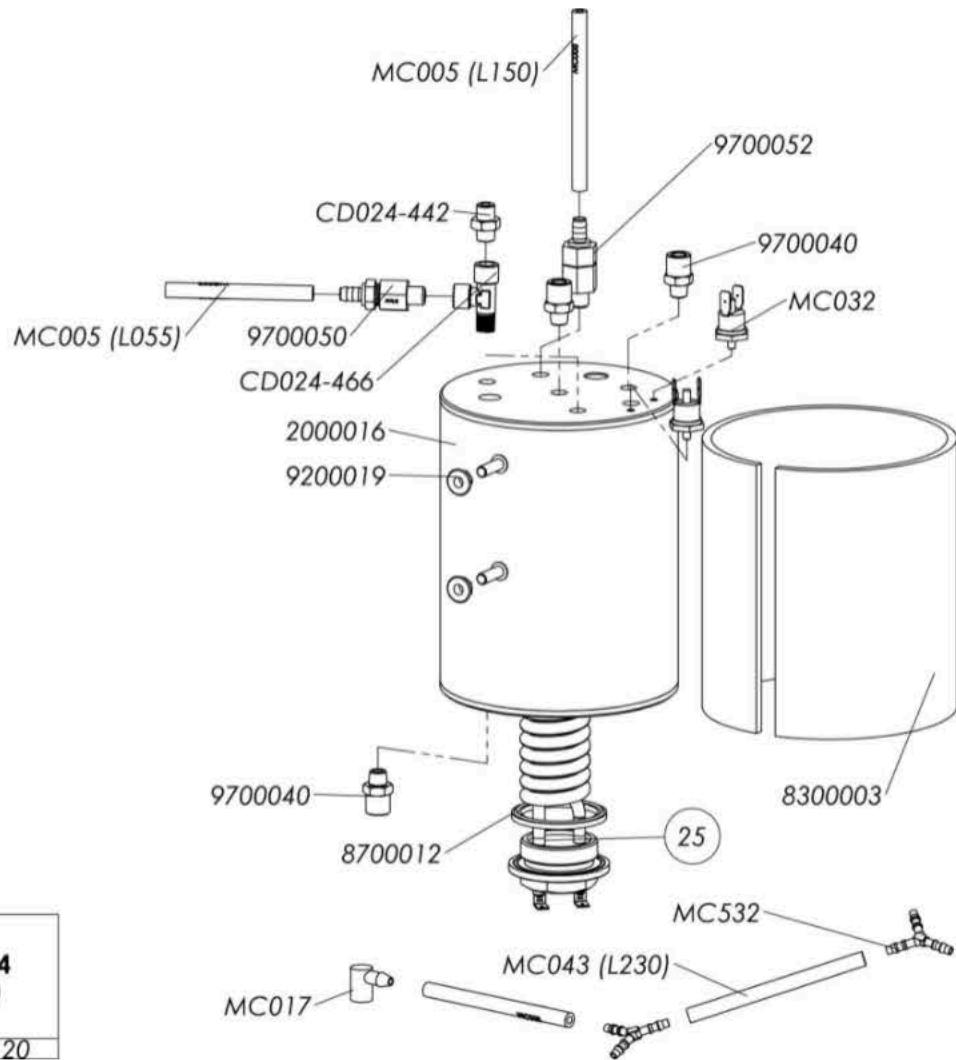

1000136 (230V)	1000164 (120V)
25	MC920	MC920/120

	2000169
	8300003
	8700012
	9200019
	9700040
	9700050
	9700052
	CD024-442
	CD024-466
	MC005
	MC017
	MC032
	MC043
	MC532
	MC920
	MC920/120