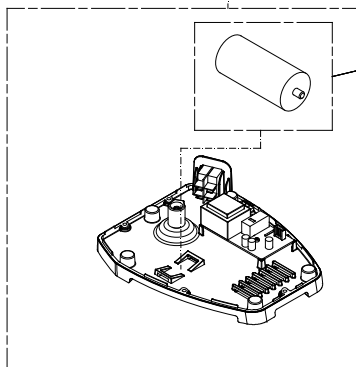

(6060.0022)

2580.0100KIT
FISSAGGIO MACINE
BURRS FASTENING SCREWS

(6060.0002)

(6060.0032)

2580.0500KIT
FISSAGGIO FORCELLA, SCIVOLO,
CONSOLE
FORK, CHUTE, CONSOLE SCREWS

(6060.0103)

(2580.0064)

E136/E137 (65)
E140/E141 (75)