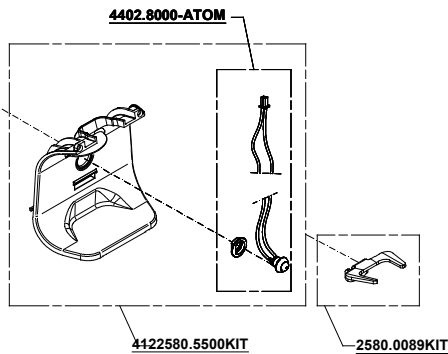

ATOM SPECIALTY 65-75

220V - 60Hz
230/240V - 50Hz
110V - 60Hz

E168/E169

KIT MONTAGGIO FASTENING KIT

2580.0300KIT
FISSAGGIO COPERCHIO
COVER FASTENING SCREWS

(6060.0144)

(2580.0064)

2580.0400KIT
FISSAGGIO PORTAMACINE
UPPER BURRS HOLDER FASTENING SCREWS

(6060.0022)

2580.0100KIT
FISSAGGIO MACINE
BURRS FASTENING SCREWS

(6060.0002)

(6060.0032)

2580.0500KIT
FISSAGGIO FORCELLA, SCIVOLO,
CONSOLE
FORK, CHUTE, CONSOLE SCREWS

(6060.0103)

(2580.0064)

E136/E137 (65)
E140/E141 (75)