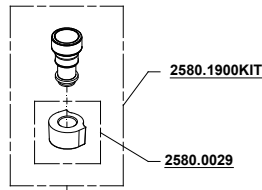

ATOM SPECIALTY 65-75

220V - 60Hz
230/240V - 50Hz
110V - 60Hz

E168/E169

KIT MONTAGGIO FASTENING KIT

2580.0300KIT
FISSAGGIO COPERCHIO
COVER FASTENING SCREWS

(6060.0144)

(2580.0064)

2580.0400KIT
FISSAGGIO PORTAMACINE
UPPER BURRS HOLDER FASTENING SCREWS

(6060.0022)

2580.0100KIT
FISSAGGIO MACINE
BURRS FASTENING SCREWS

(6060.0002)

(6060.0032)

2580.0500KIT
FISSAGGIO FORCELLA, SCIVOLO,
CONSOLE
FORK, CHUTE, CONSOLE SCREWS

(6060.0103)

(2580.0064)

E136/E137 (65)
E140/E141 (75)