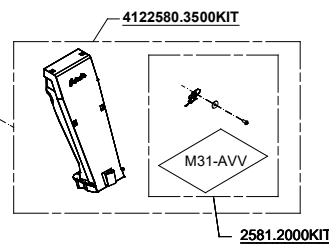

ATOM SPECIALTY 65-75

220V - 60Hz
230/240V - 50Hz
110V - 60Hz

E168/E169

KIT MONTAGGIO FASTENING KIT

2580.0300KIT
FISSAGGIO COPERCHIO
COVER FASTENING SCREWS

(6060.0144)

(2580.0064)

2580.0400KIT
FISSAGGIO PORTAMACINE
UPPER BURRS HOLDER FASTENING SCREWS

(6060.0022)

2580.0100KIT
FISSAGGIO MACINE
BURRS FASTENING SCREWS

(6060.0002)

(6060.0032)

2580.0500KIT
FISSAGGIO FORCELLA, SCIVOLO,
CONSOLE
FORK, CHUTE, CONSOLE SCREWS

(6060.0103)

(2580.0064)

E136/E137 (65)
E140/E141 (75)