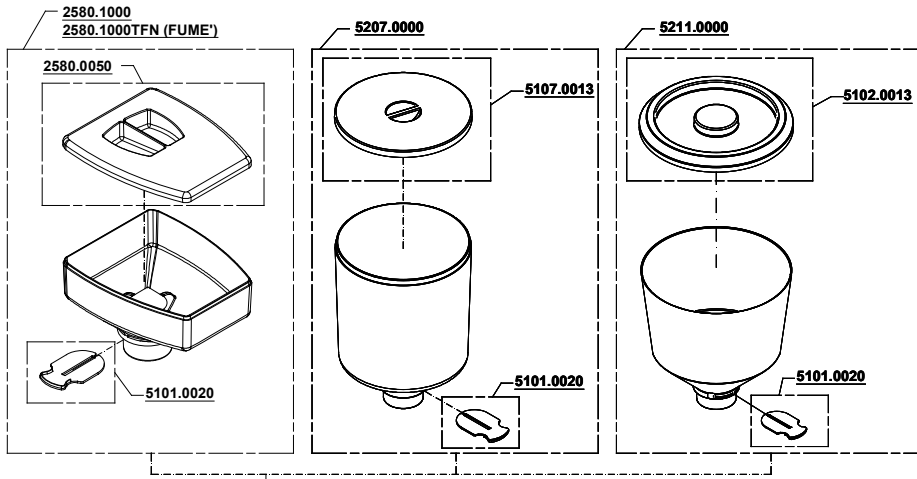

ATOM SPECIALTY 65-75

220V - 60Hz
230/240V - 50Hz
110V - 60Hz

E168/E169

KIT MONTAGGIO FASTENING KIT

2580.0300KIT
FISSAGGIO COPERCHIO
COVER FASTENING SCREWS

(6060.0144)

(2580.0064)

2580.0400KIT
FISSAGGIO PORTAMACINE
UPPER BURRS HOLDER FASTENING SCREWS