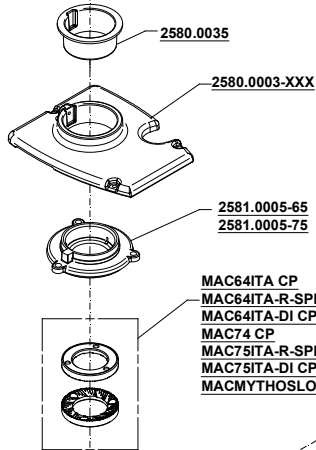

ATOM SPECIALTY 65-75

220V - 60Hz
230/240V - 50Hz
110V - 60Hz

E168/E169

KIT MONTAGGIO FASTENING KIT

2580.0300KIT
FISSAGGIO COPERCHIO
COVER FASTENING SCREWS

(6060.0144)

(2580.0064)

2580.0400KIT
FISSAGGIO PORTAMACINE
UPPER BURRS HOLDER FASTENING SCREWS

(6060.0022)

2580.0100KIT
FISSAGGIO MACINE
BURRS FASTENING SCREWS

(6060.0002)

(6060.0032)

2580.0500KIT
FISSAGGIO FORCELLA, SCIVOLO,
CONSOLE
FORK, CHUTE, CONSOLE SCREWS

(6060.0103)

(2580.0064)

E136/E137 (65)
E140/E141 (75)