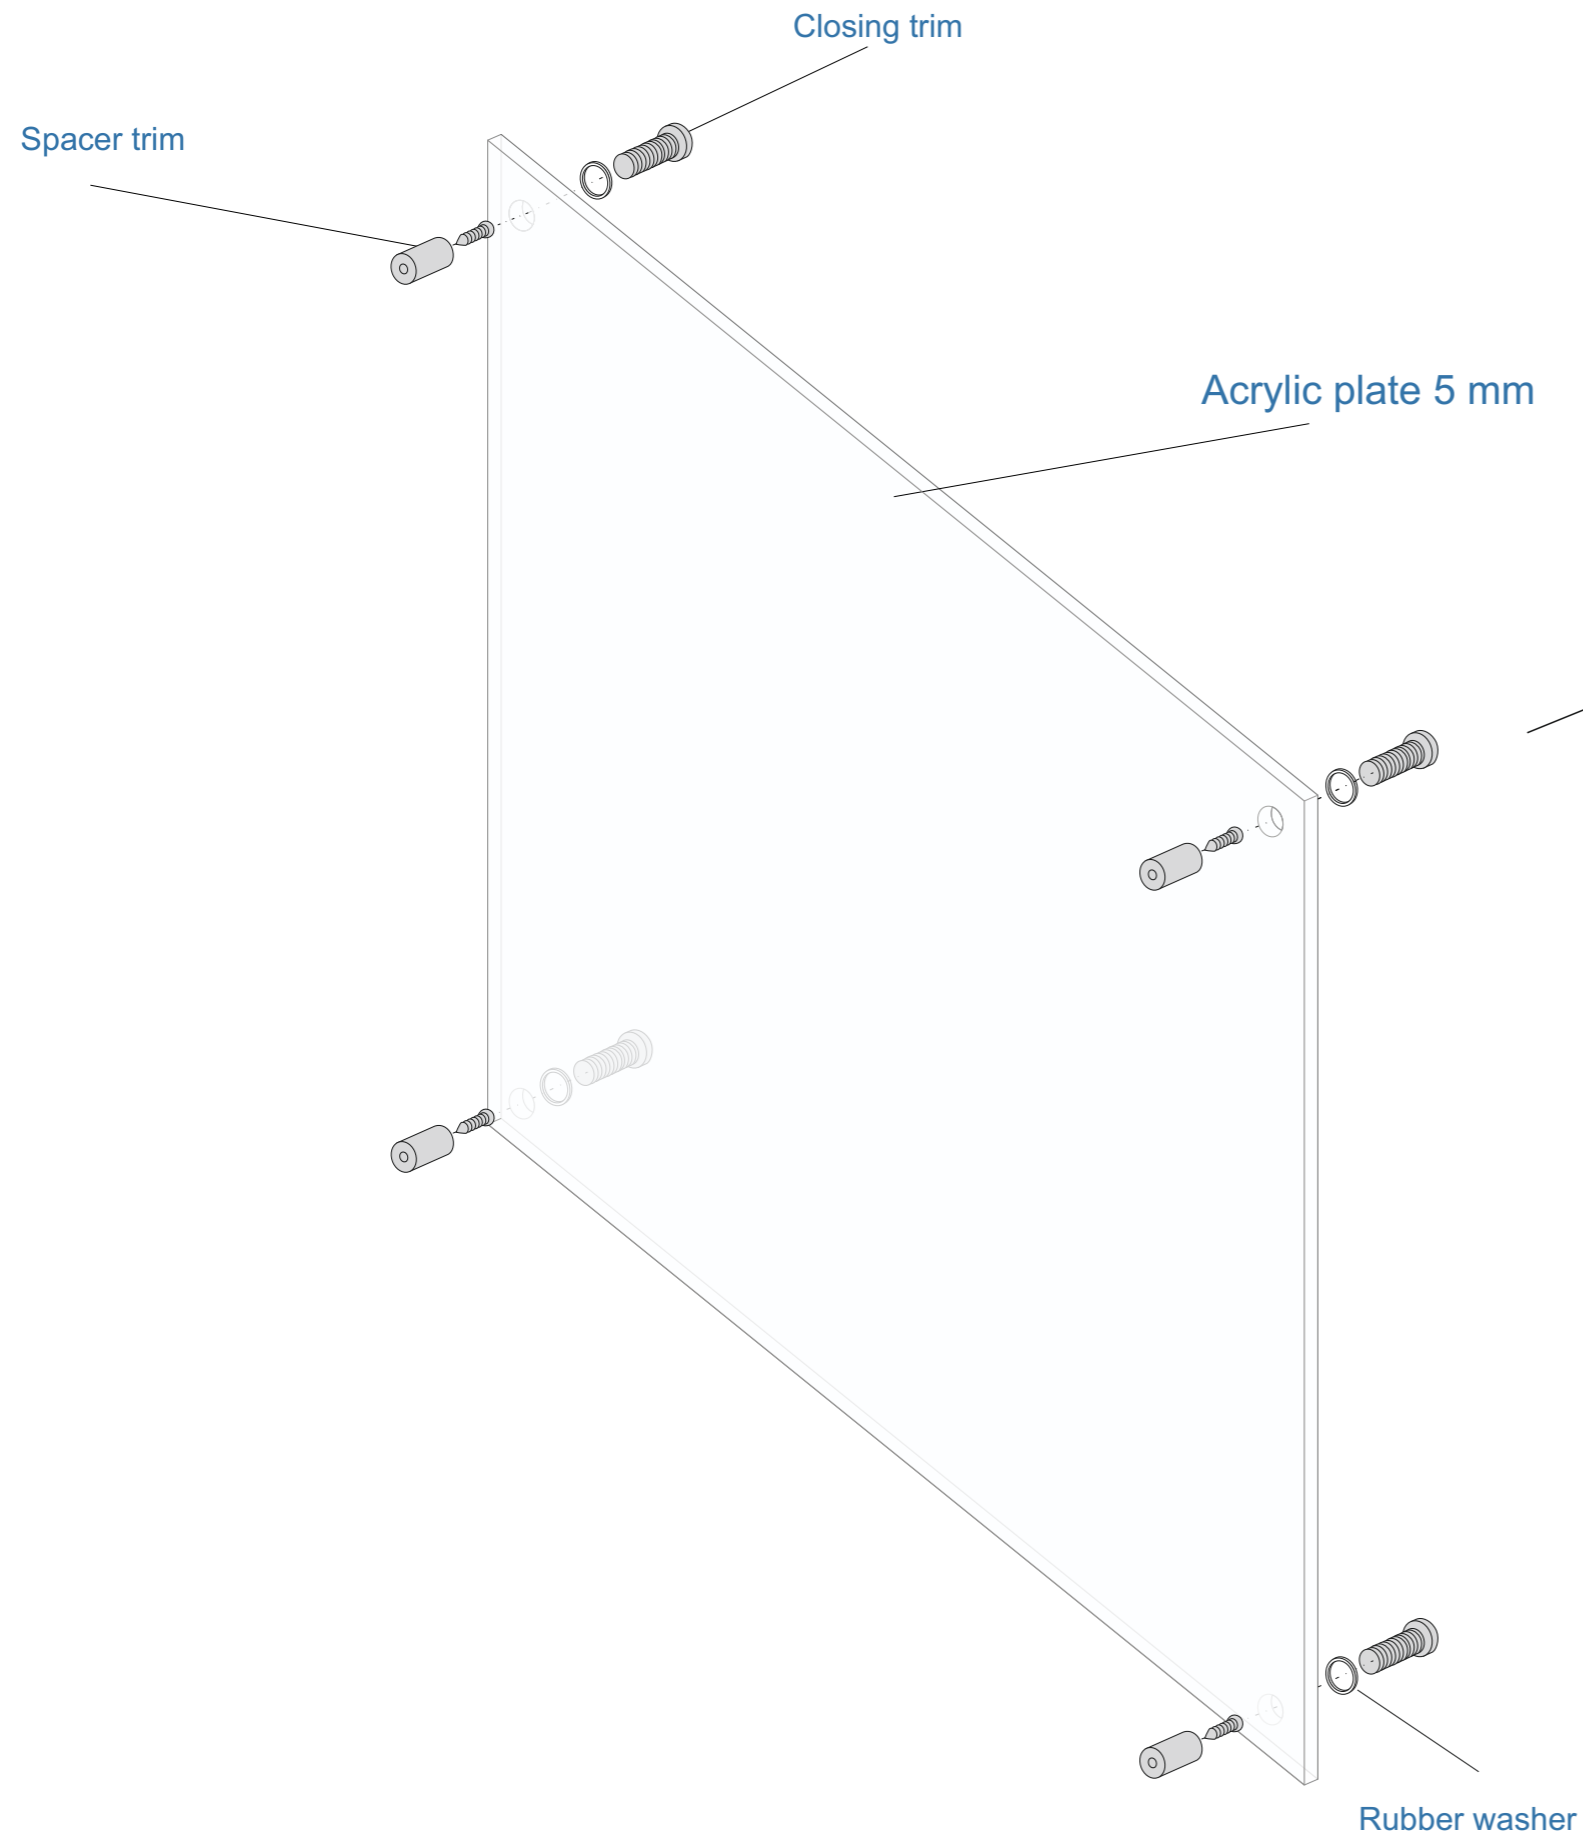

## Acrylic business plaque.

### COLOURS

- **Trim:** Aluminum finish
- **Acrylic:** transparent

Wallmount system

Section A-A

## Acrylic business plaque.

COLOURS

- Trim: Aluminum finish
- Acrylic: transparent