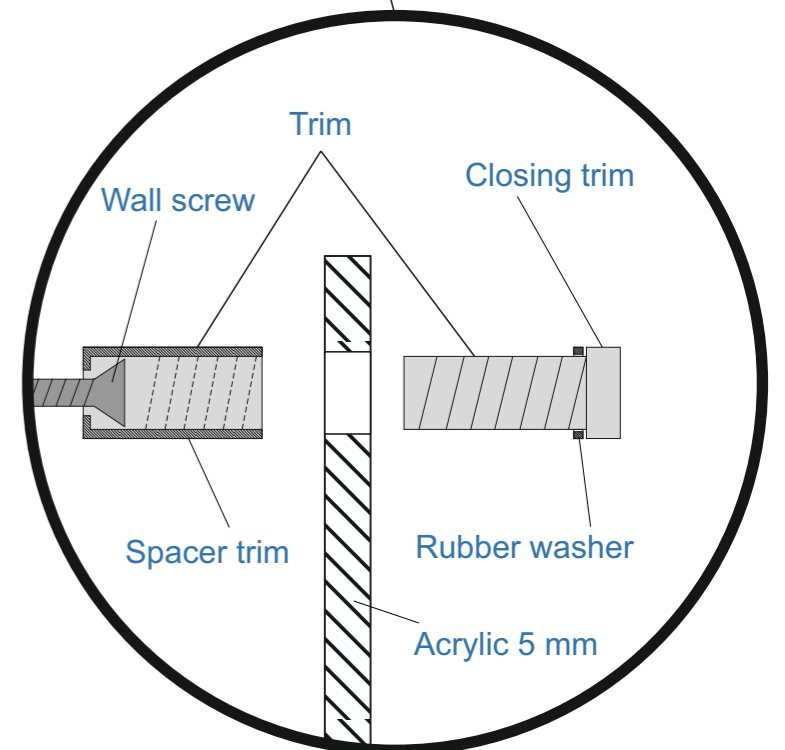

### COLOURS

- **Trim:** Aluminum finish
- **Acrylic:** transparent

Wallmount system

Section A-A

## Acrylic business plaque.

COLOURS

- Trim: Aluminum finish
- Acrylic: transparent