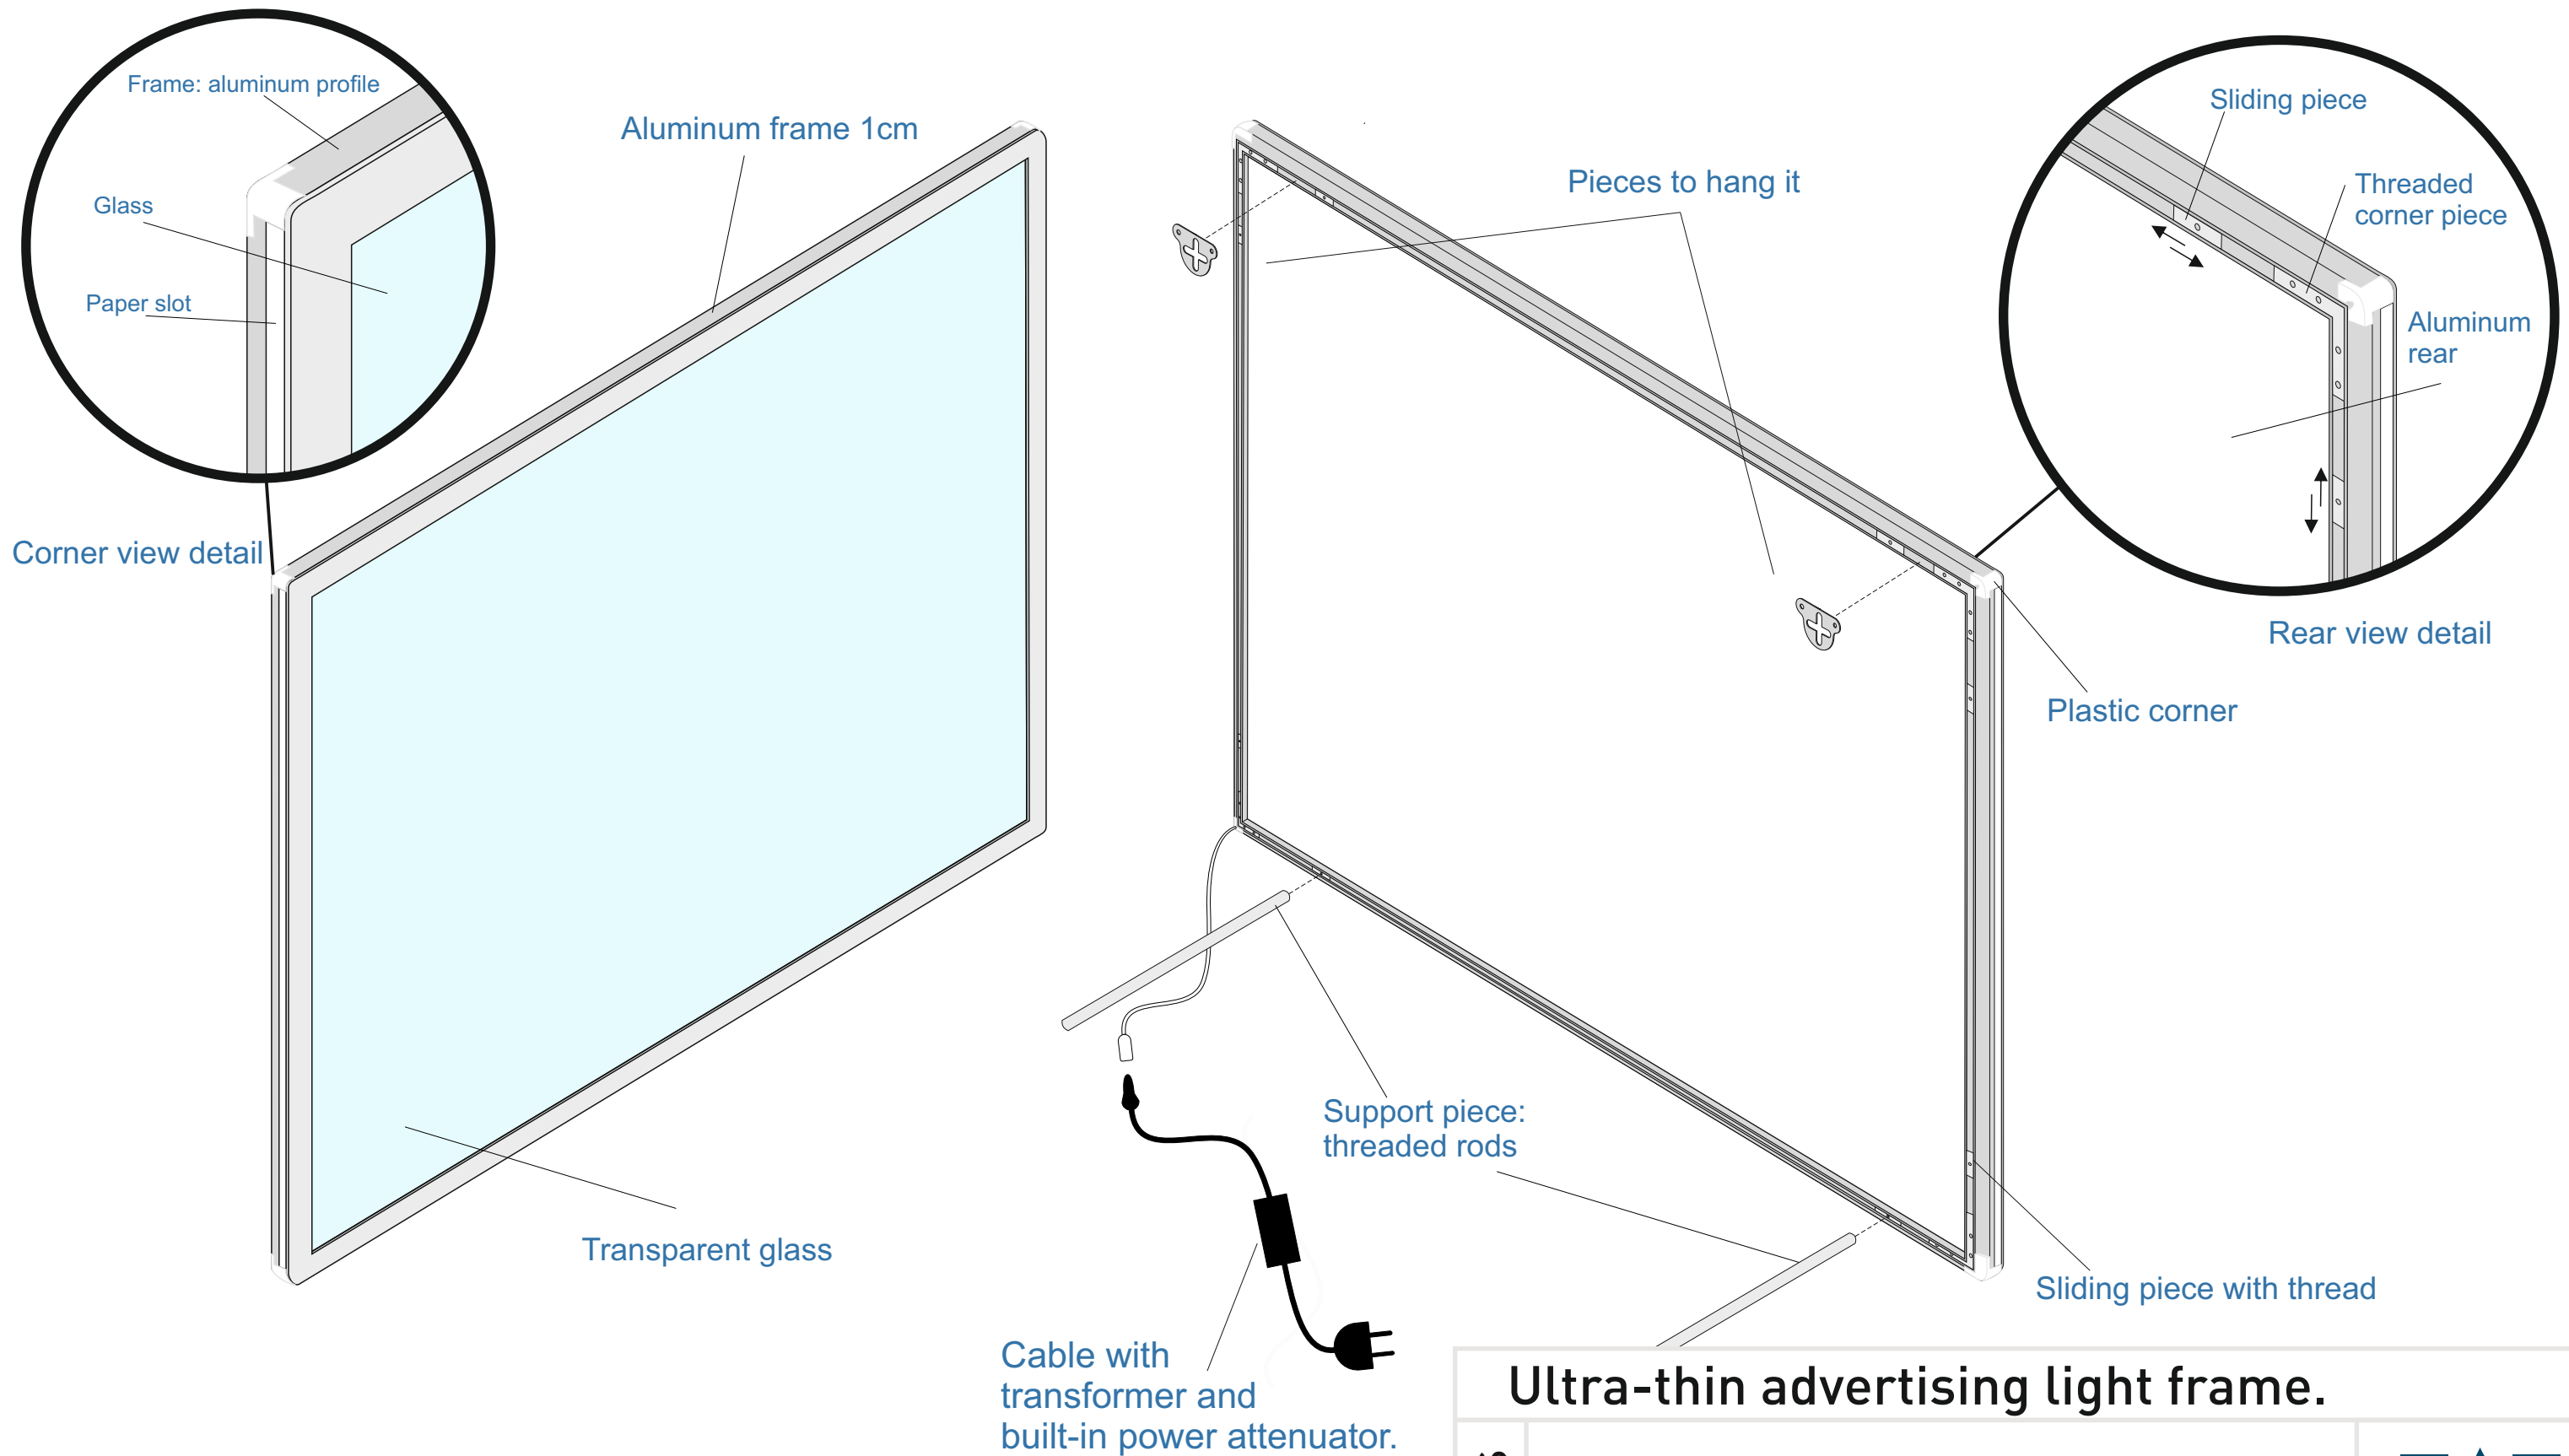

**Ultra-thin advertising light frame.**

<b>COLOURS</b>	- <b>Frame:</b> Aluminum finish	 <small>© SIGN24H_TRADEMARK</small>
	- <b>Glass:</b> transparent	

## Ultra-thin advertising light frame.

COLOURS

- Frame: Aluminum finish
- Crystal: transparent