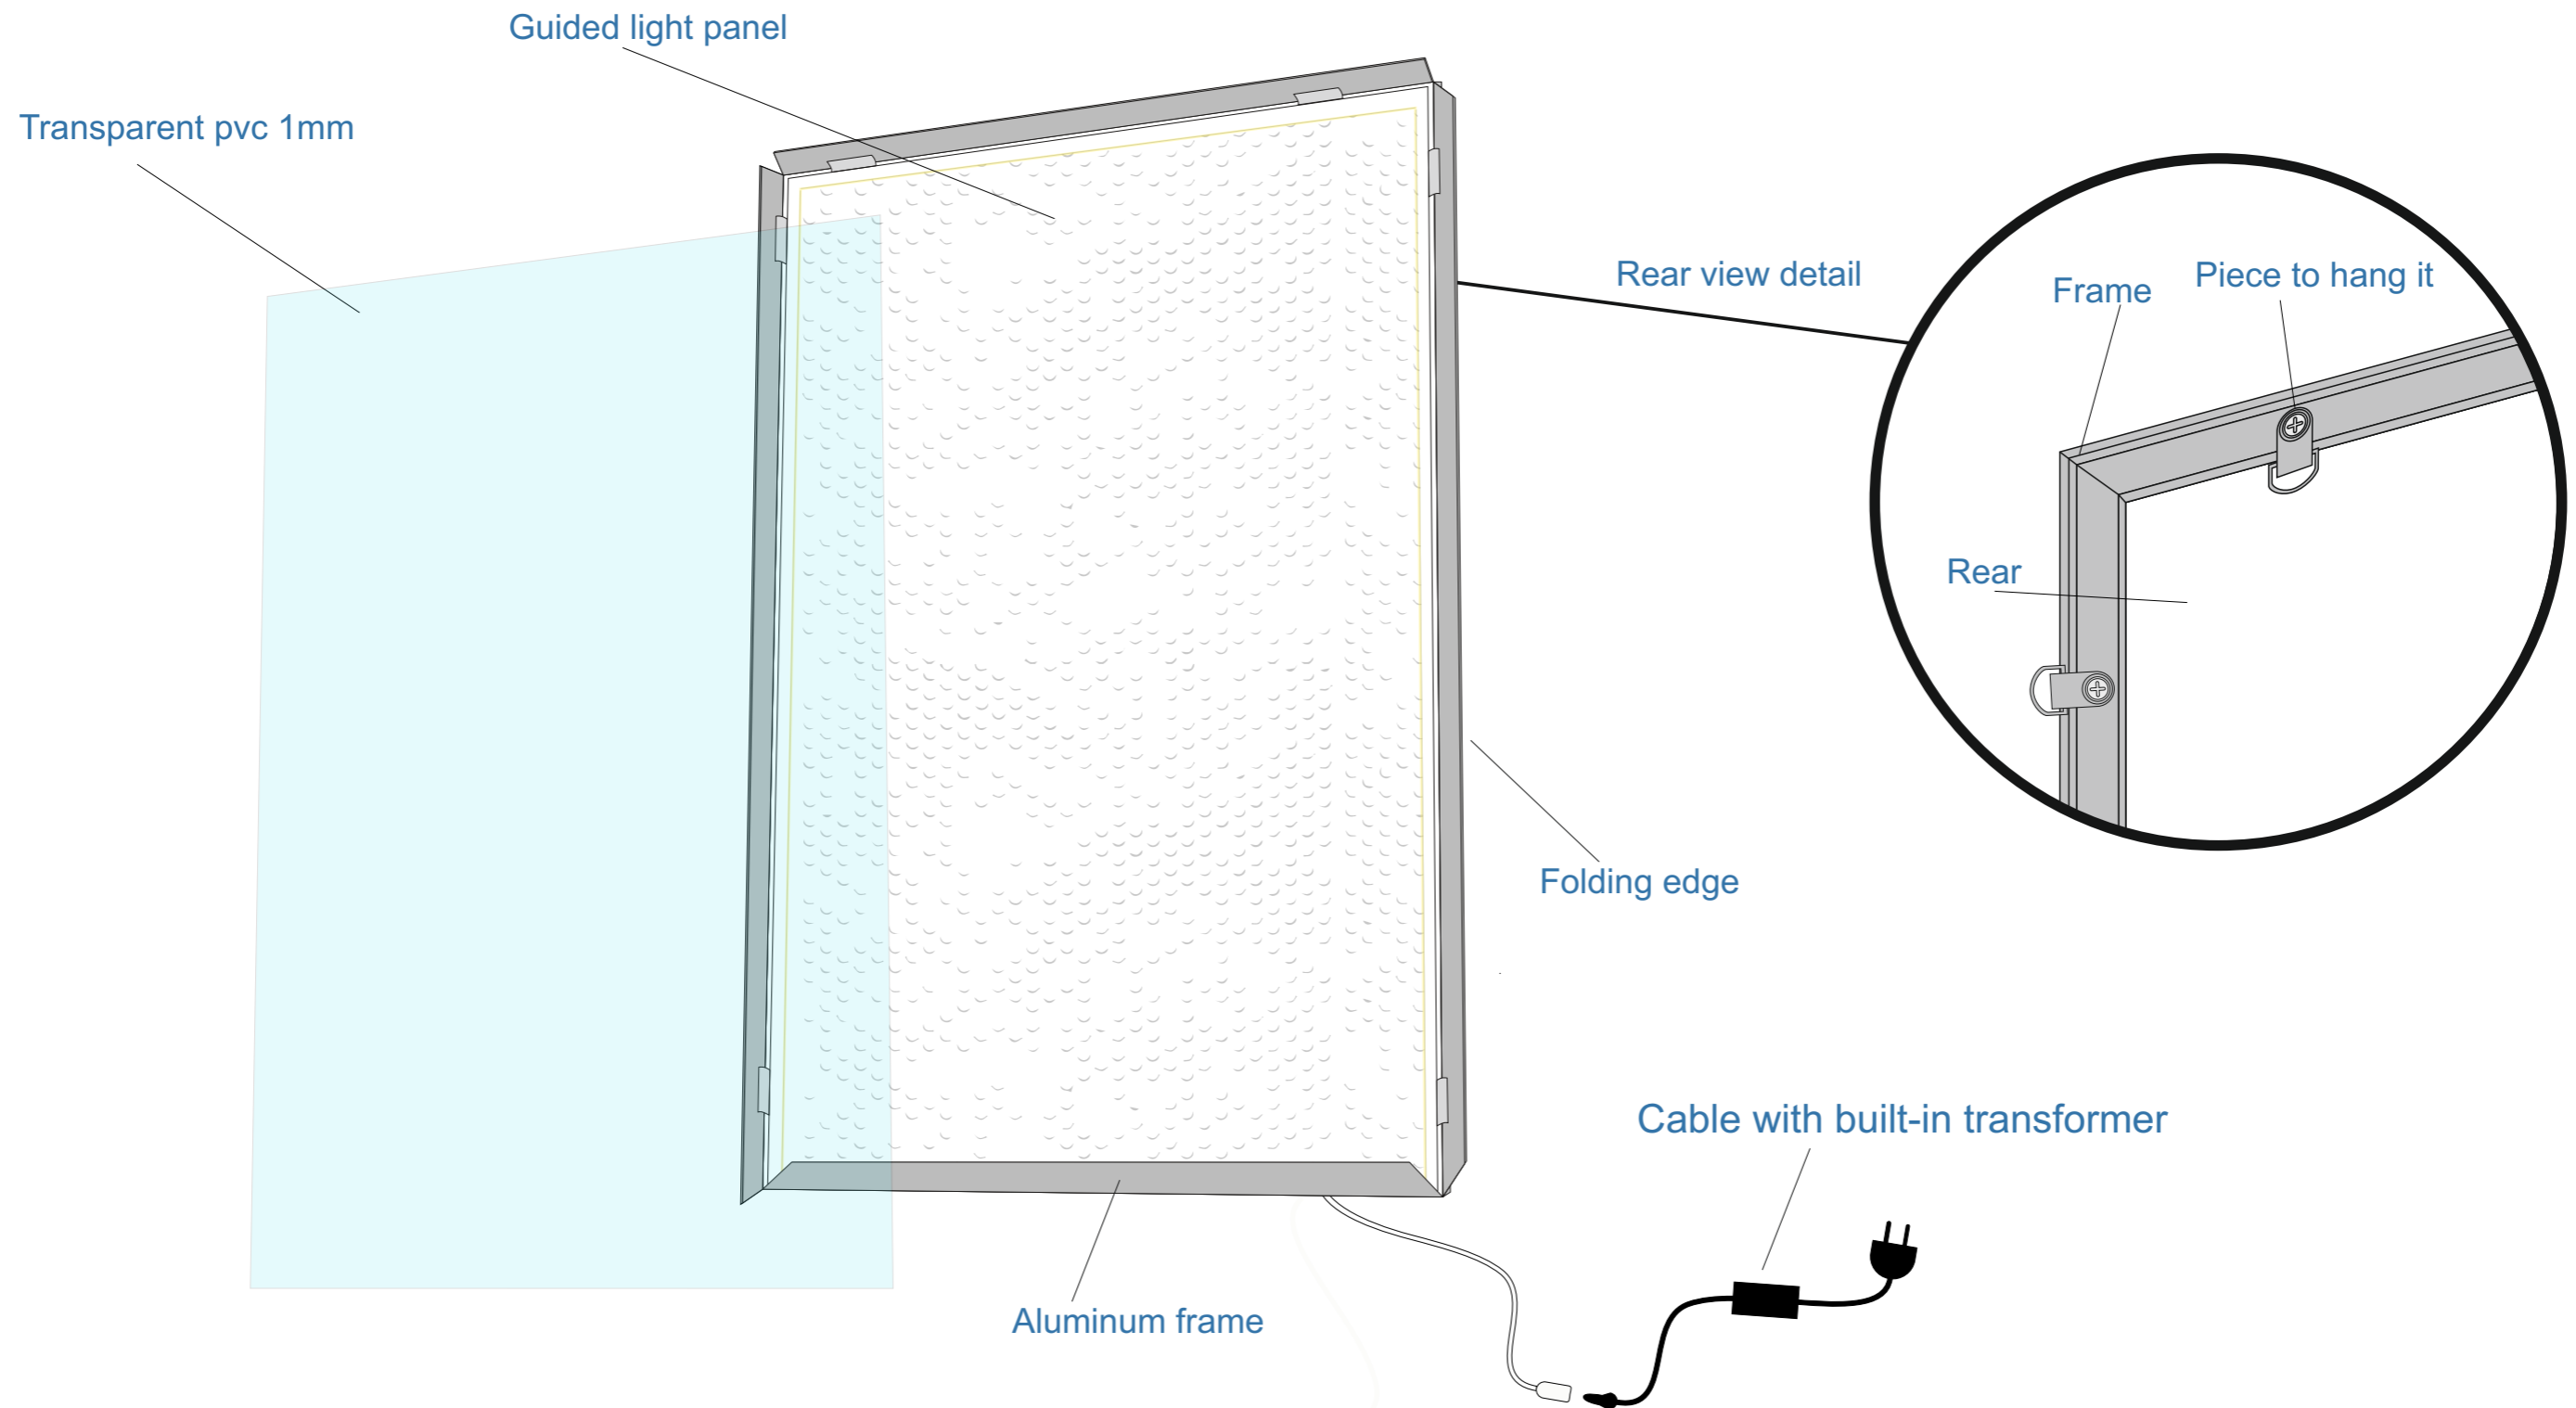

**Mounted
horizontally or vertically**

Snap advertising LED light frame.

COLOURS

- Frame: Aluminum finish
- PVC: transparent

Snap advertising LED light frame.

COLOURS

- Frame: Aluminum finish
- PVC: transparent