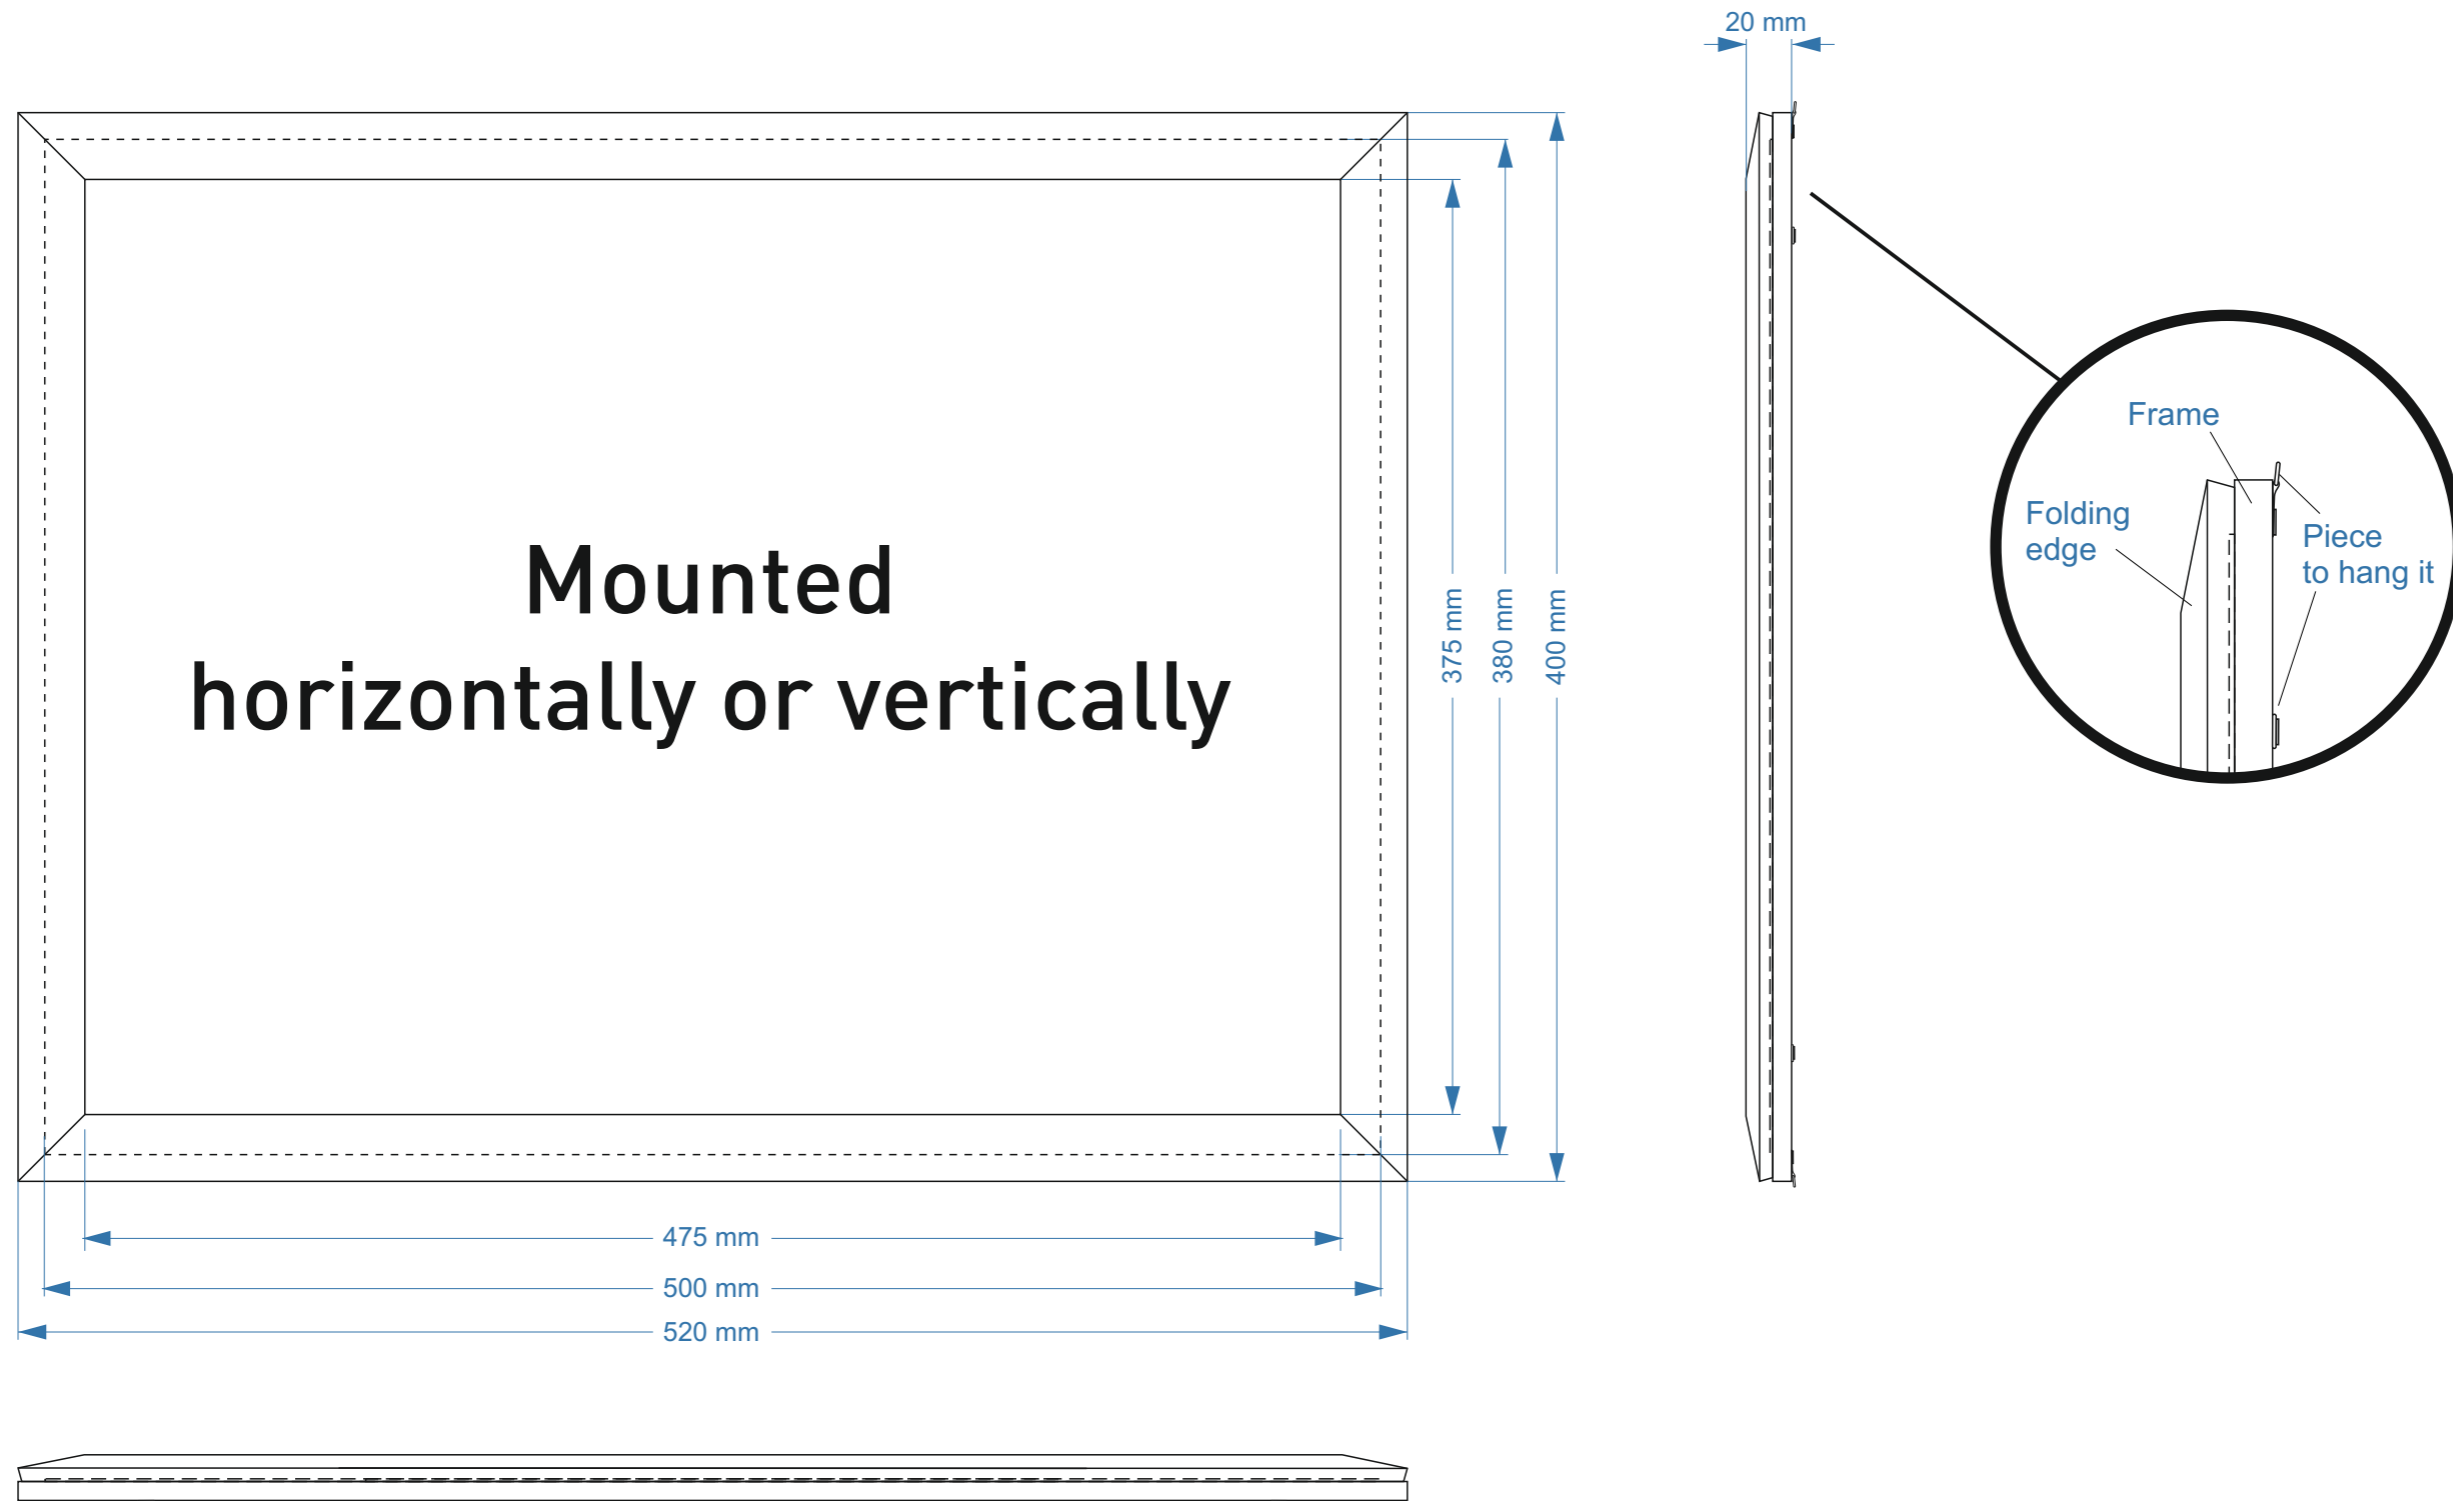

**Mounted
horizontally or vertically**

Snap advertising LED light frame.

COLOURS

- Frame: Aluminum finish
- PVC: transparent

Snap advertising LED light frame.

COLOURS

- Frame: Aluminum finish
- PVC: transparent