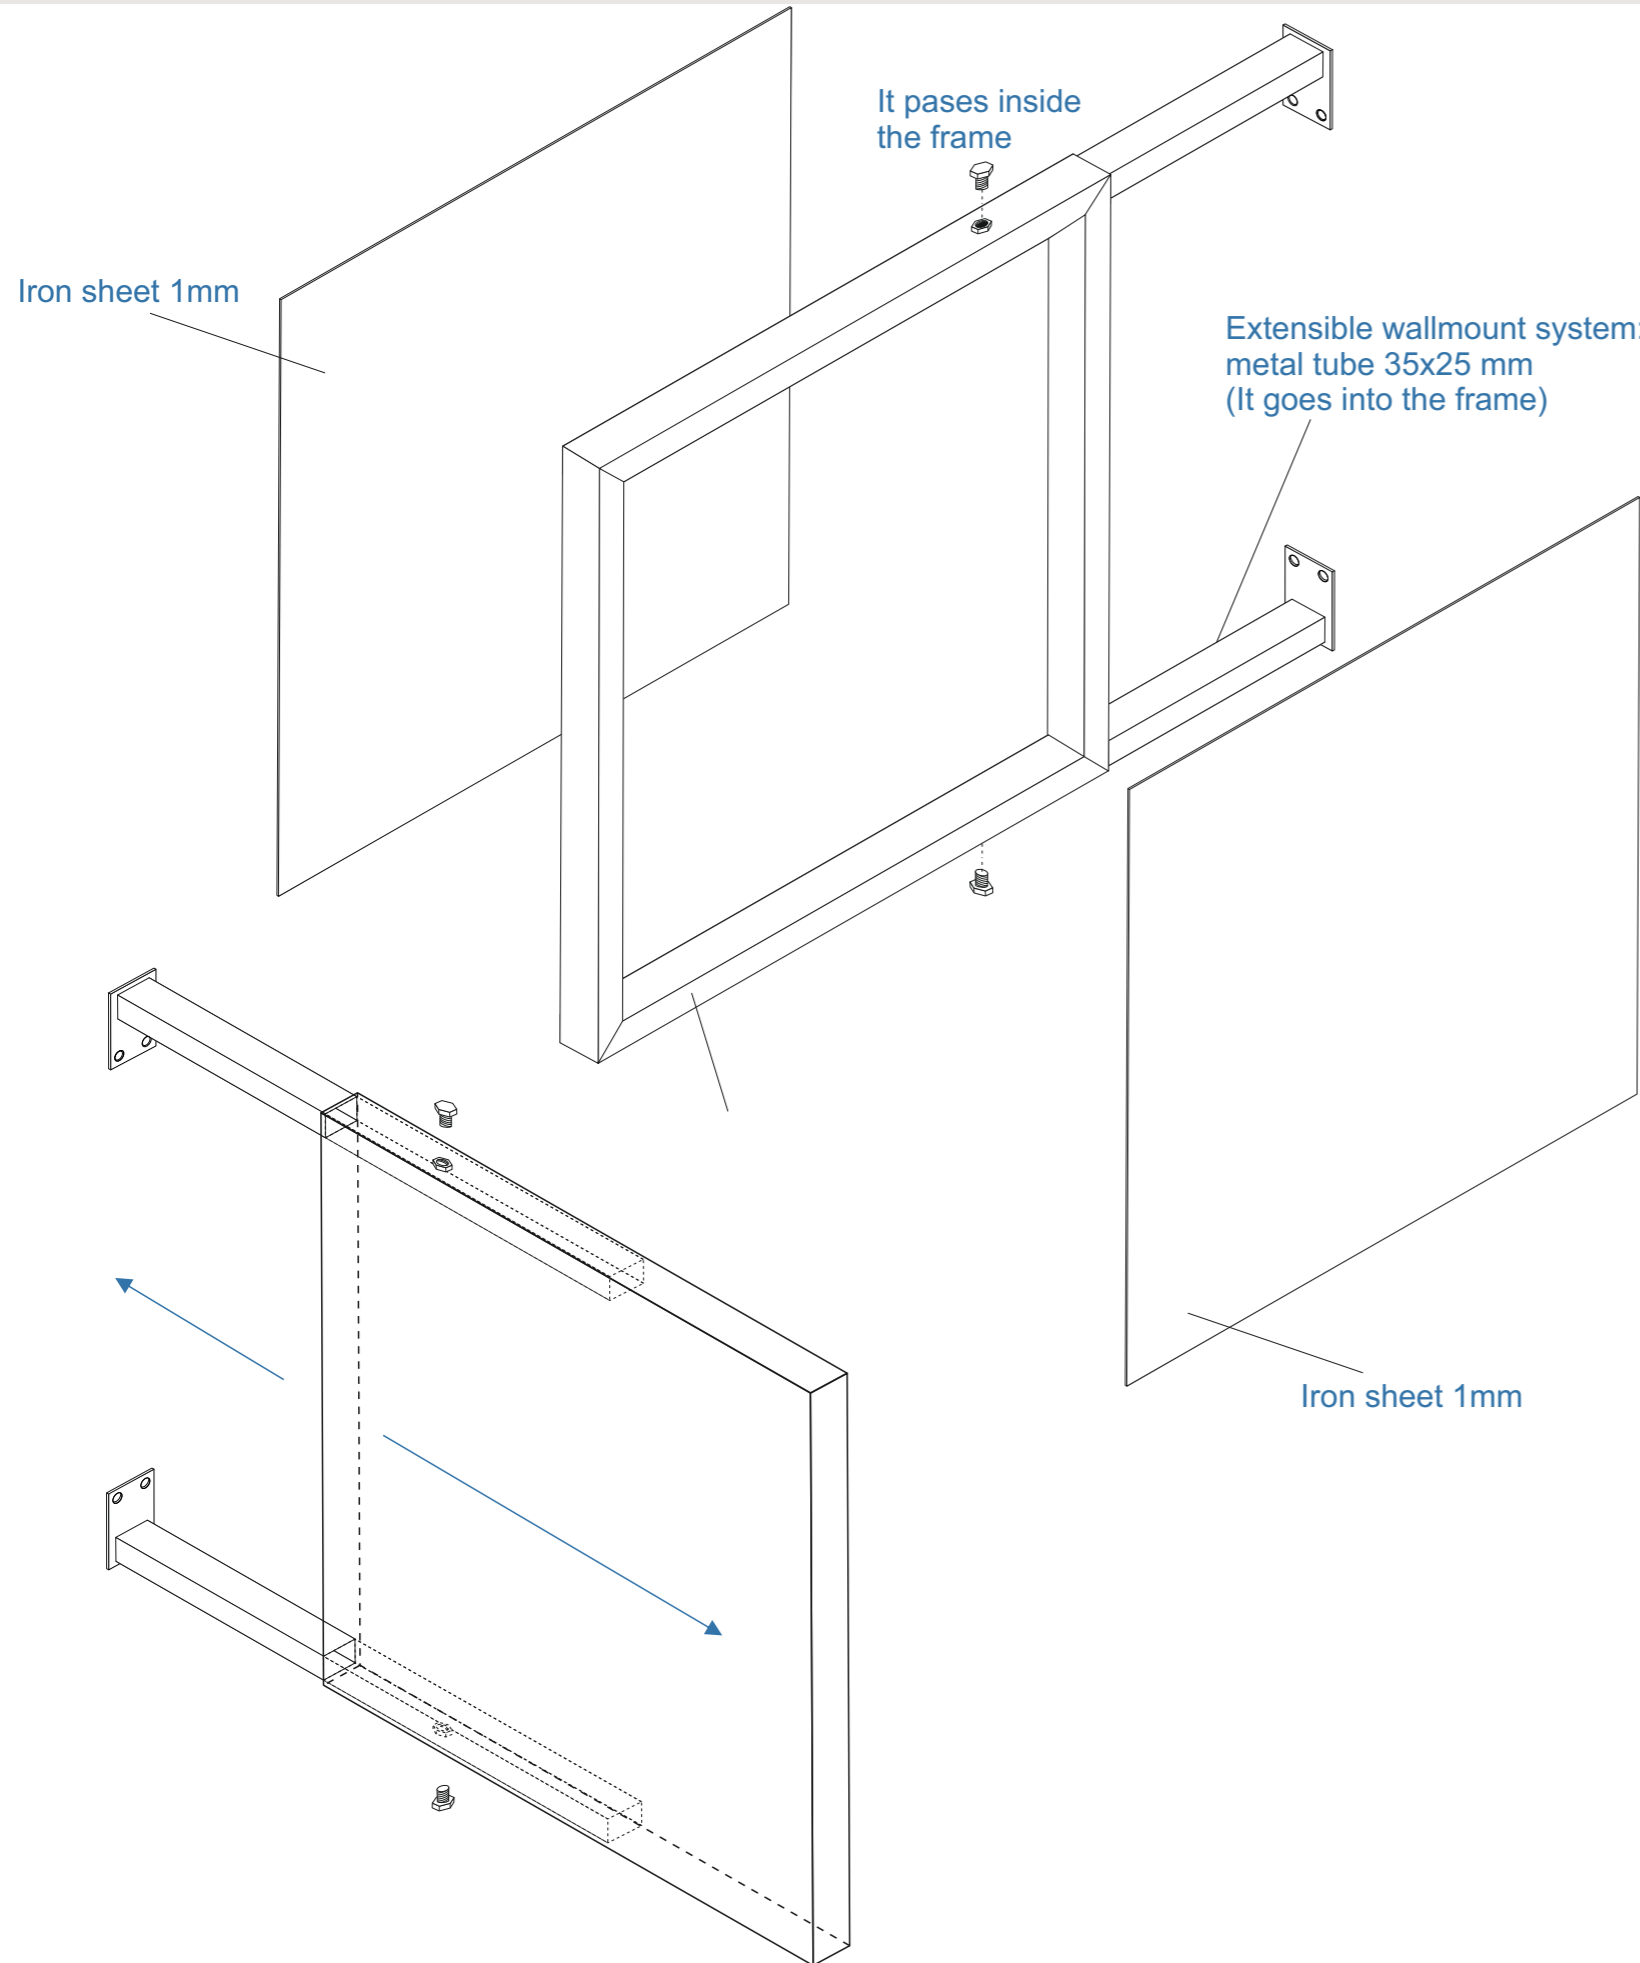

## Projecting sign with telescopic wallmount.

COLOURS

- Metal tube frame 40x30 mm: White satin (RAL 9010)
- Wallmount tube 35x25 mm: White satin.
- Fronts metal sheet 1 mm welded to frame: White satin.

## Projecting sign with telescopic wallmount.

### COLOURS

- Metal tube frame 40x30 mm: White satin (RAL 9010)
- Wallmount tube 35x25 mm: White satin.
- Fronts metal sheet 1 mm welded to frame: White satin.