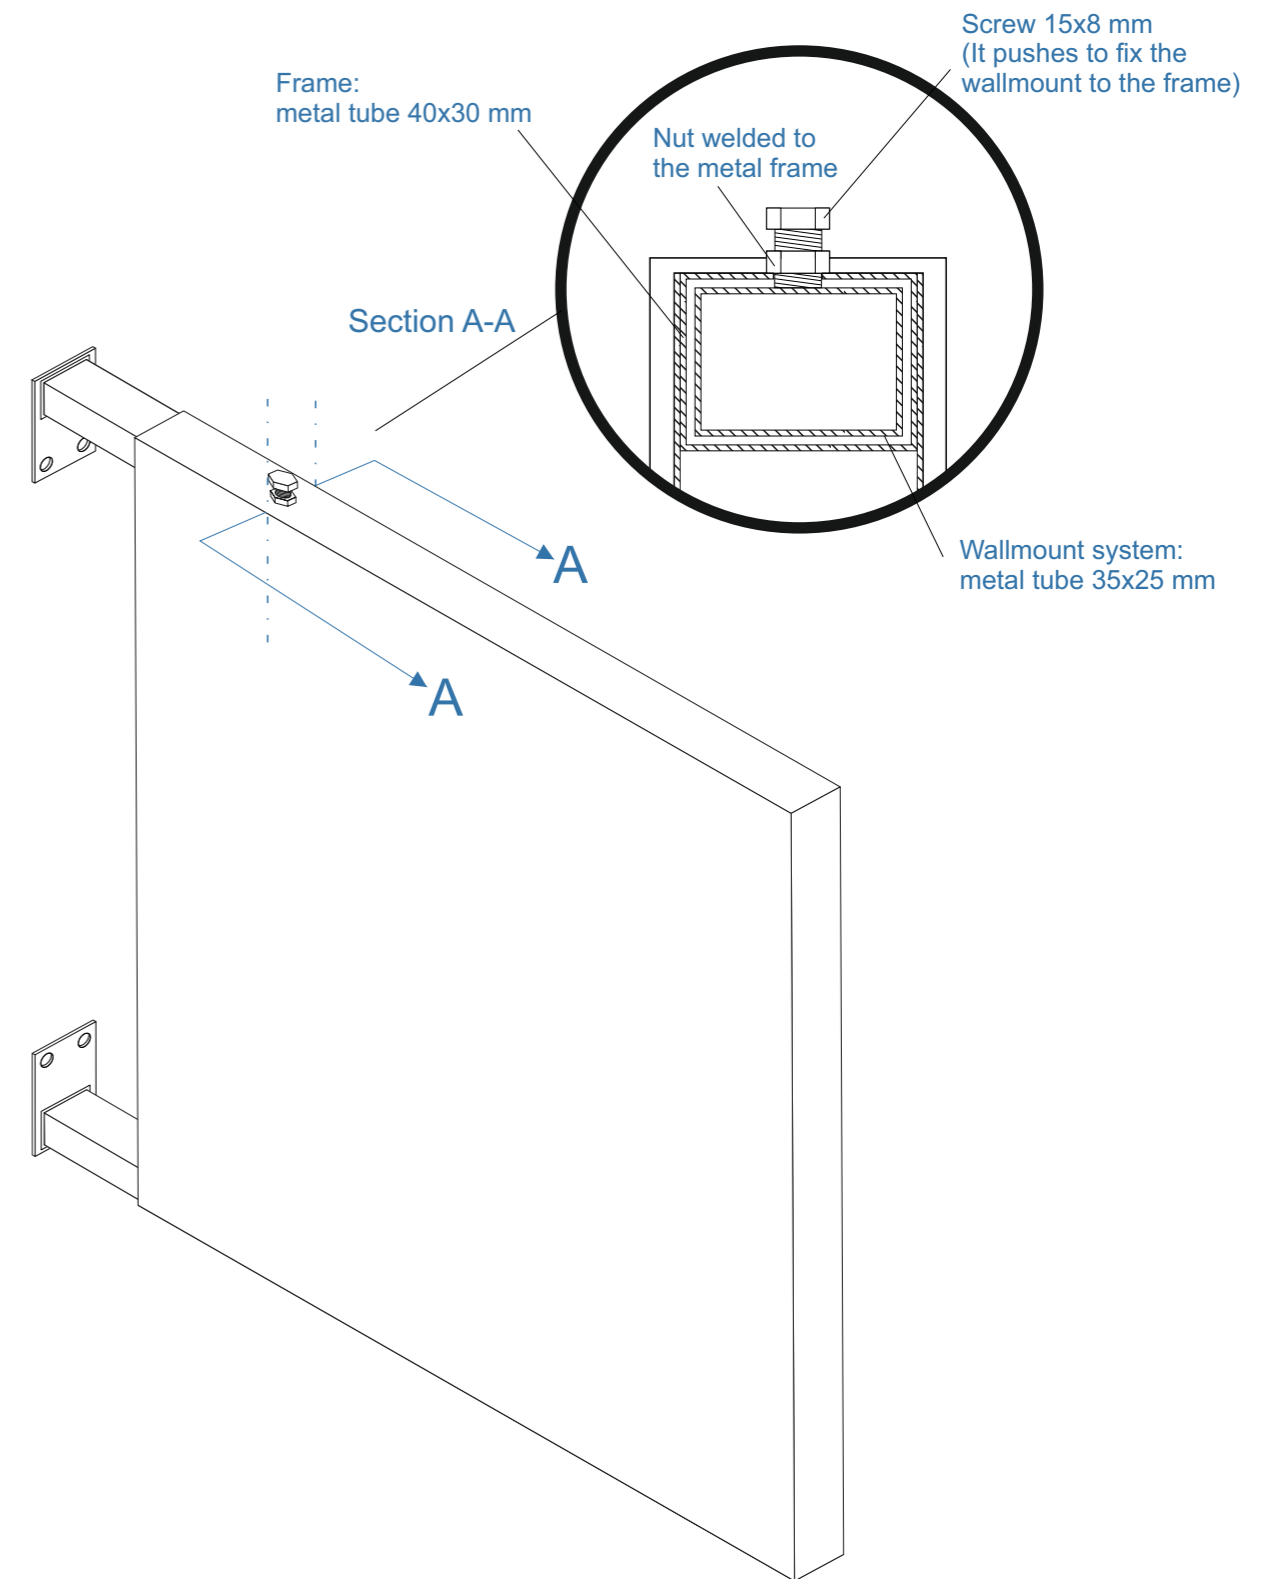

## Projecting sign with telescopic wallmount.

COLOURS

- Metal tube frame 40x30 mm: White satin (RAL 9010)
- Wallmount tube 35x25 mm: White satin.
- Fronts metal sheet 1 mm welded to frame: White satin.

## Projecting sign with telescopic wallmount.

### COLOURS

- Metal tube frame 40x30 mm: White satin (RAL 9010)
- Wallmount tube 35x25 mm: White satin.
- Fronts metal sheet 1 mm welded to frame: White satin.