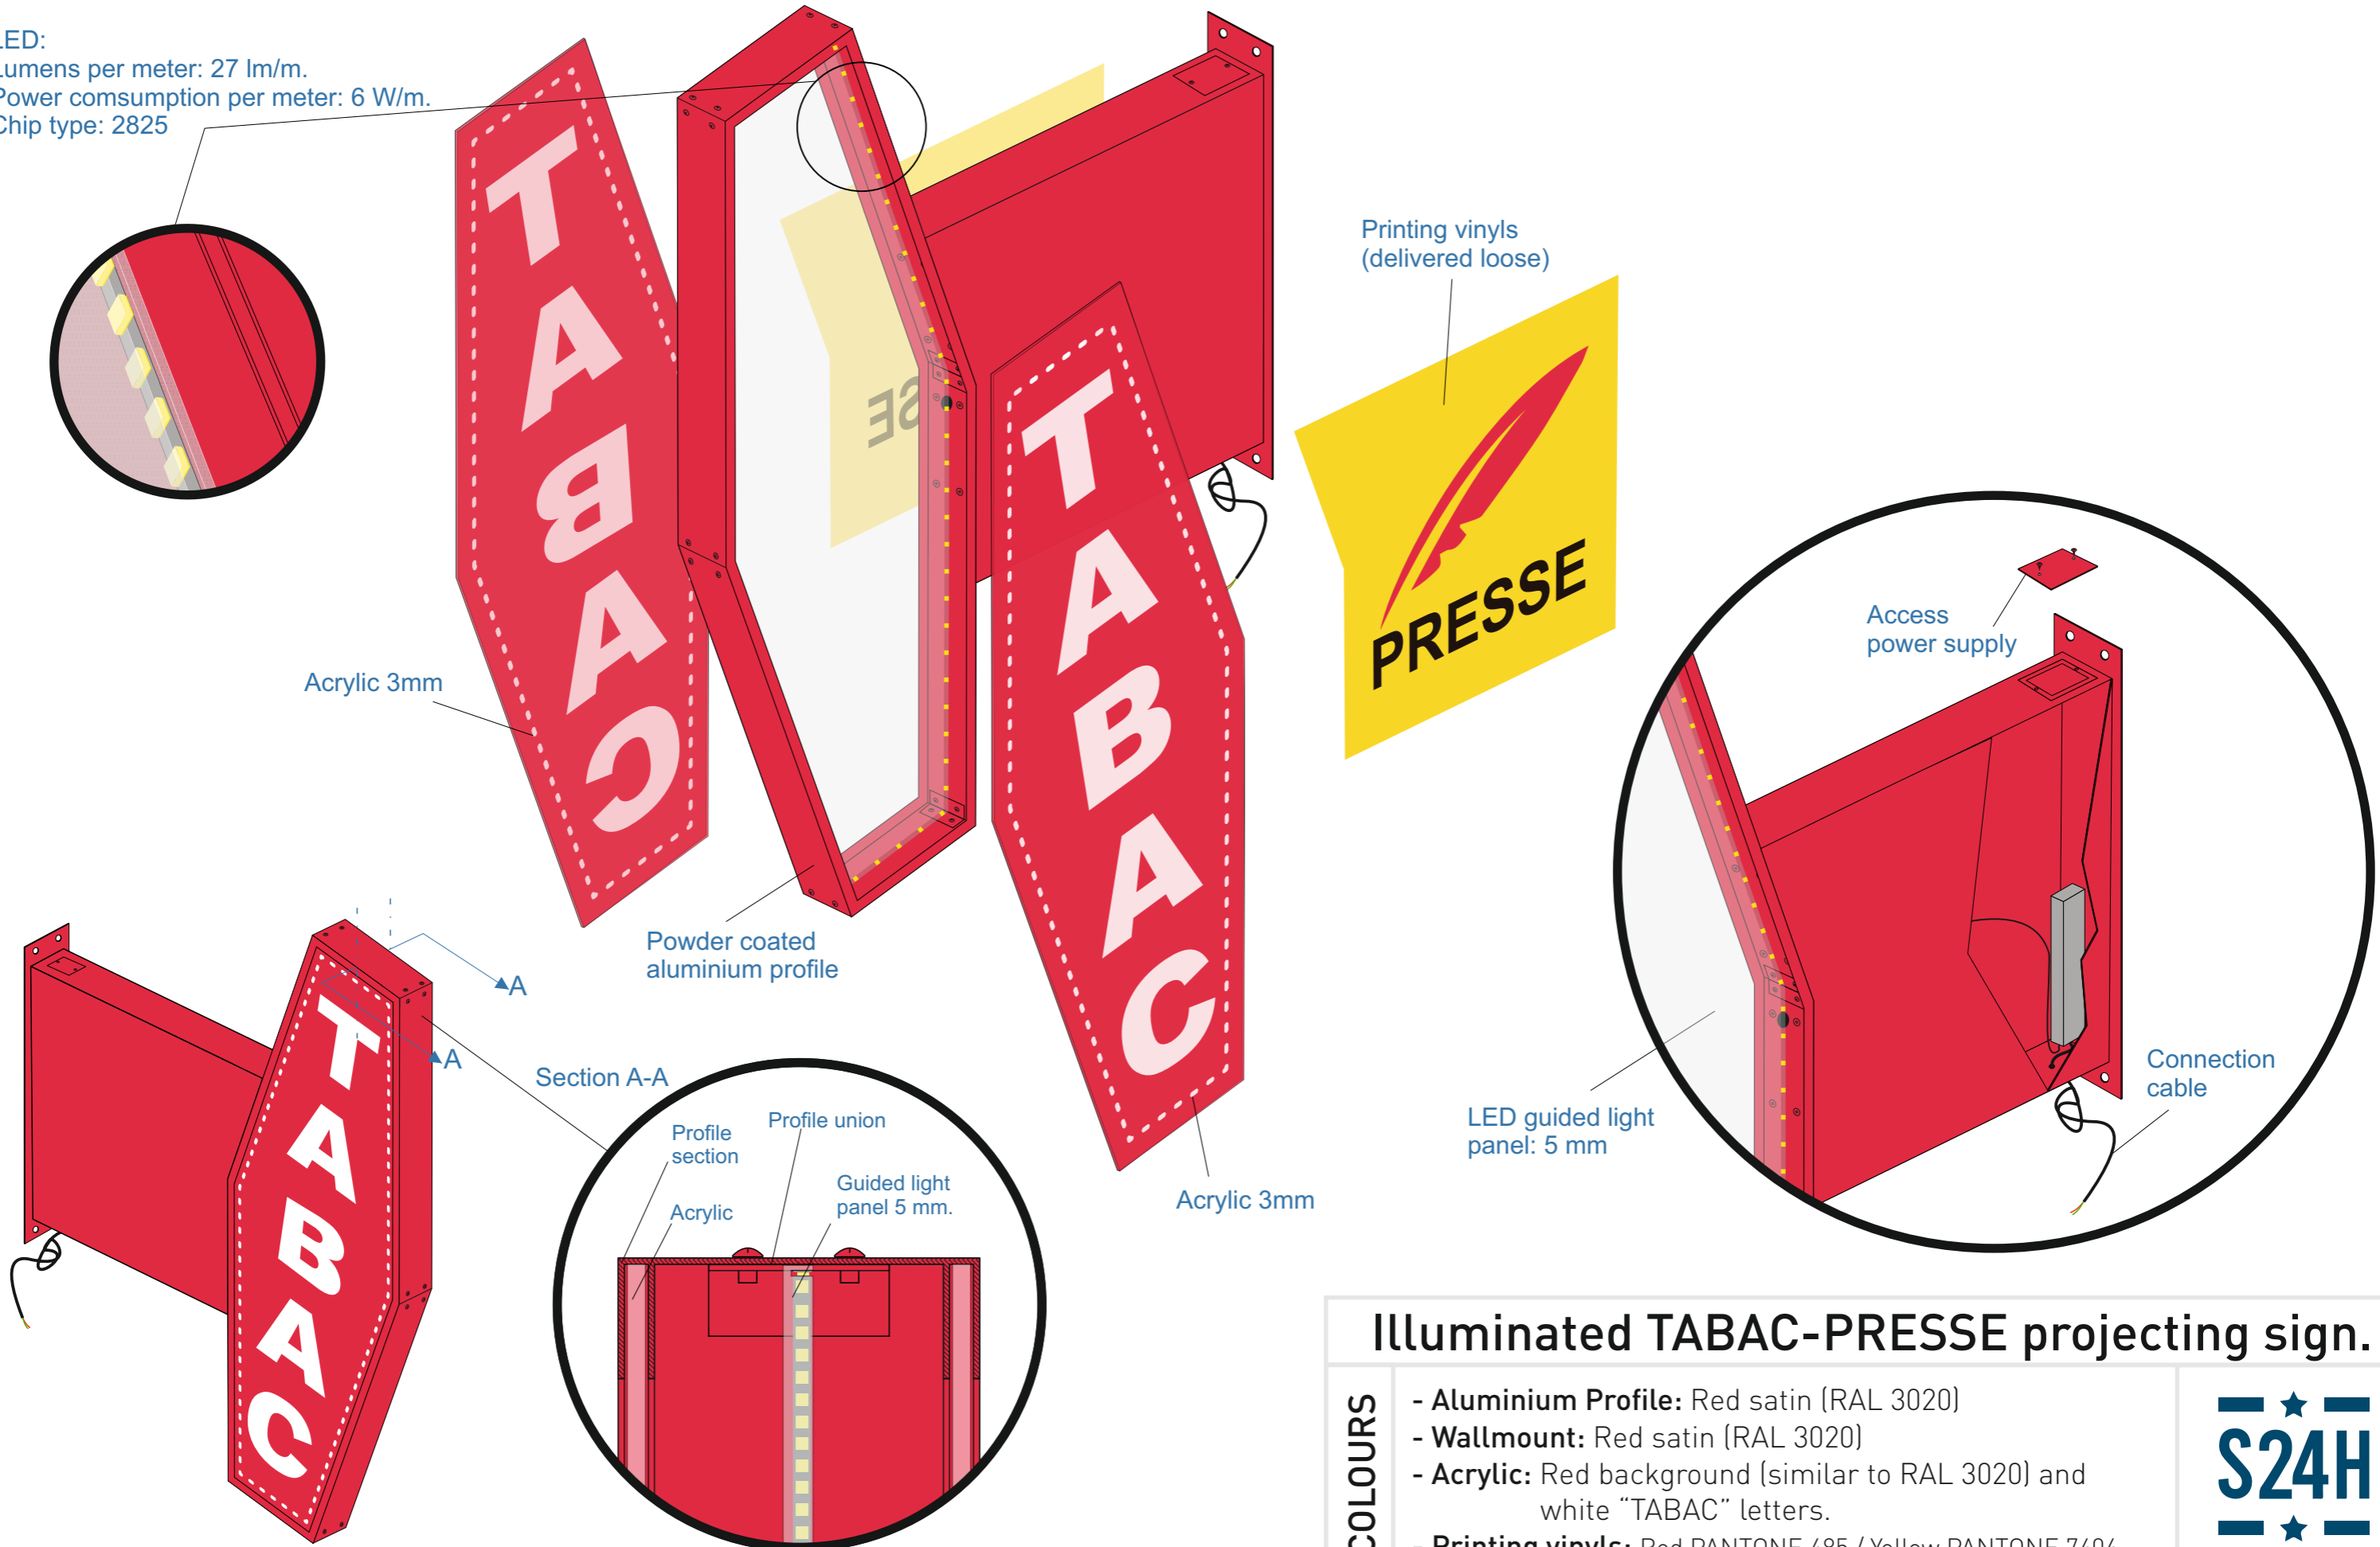

## Illuminated TABAC-PRESSE projecting sign.

### COLOURS

- **Aluminium Profile:** Red satin (RAL 3020)
- **Wallmount:** Red satin (RAL 3020)
- **Acrylic:** Red background (similar to RAL 3020) and white "TABAC" letters.
- **Printing vinyls:** Red PANTONE 485 / Yellow PANTONE 7404.

LED:  
 Lumens per meter: 27 lm/m.  
 Power consumption per meter: 6 W/m.  
 Chip type: 2825

## Illuminated TABAC-PRESSE projecting sign.

COLOURS

- Aluminium Profile: Red satin (RAL 3020)
- Wallmount: Red satin (RAL 3020)
- Acrylic: Red background (similar to RAL 3020) and white "TABAC" letters.
- Printing vinyls: Red PANTONE 485 / Yellow PANTONE 7404.