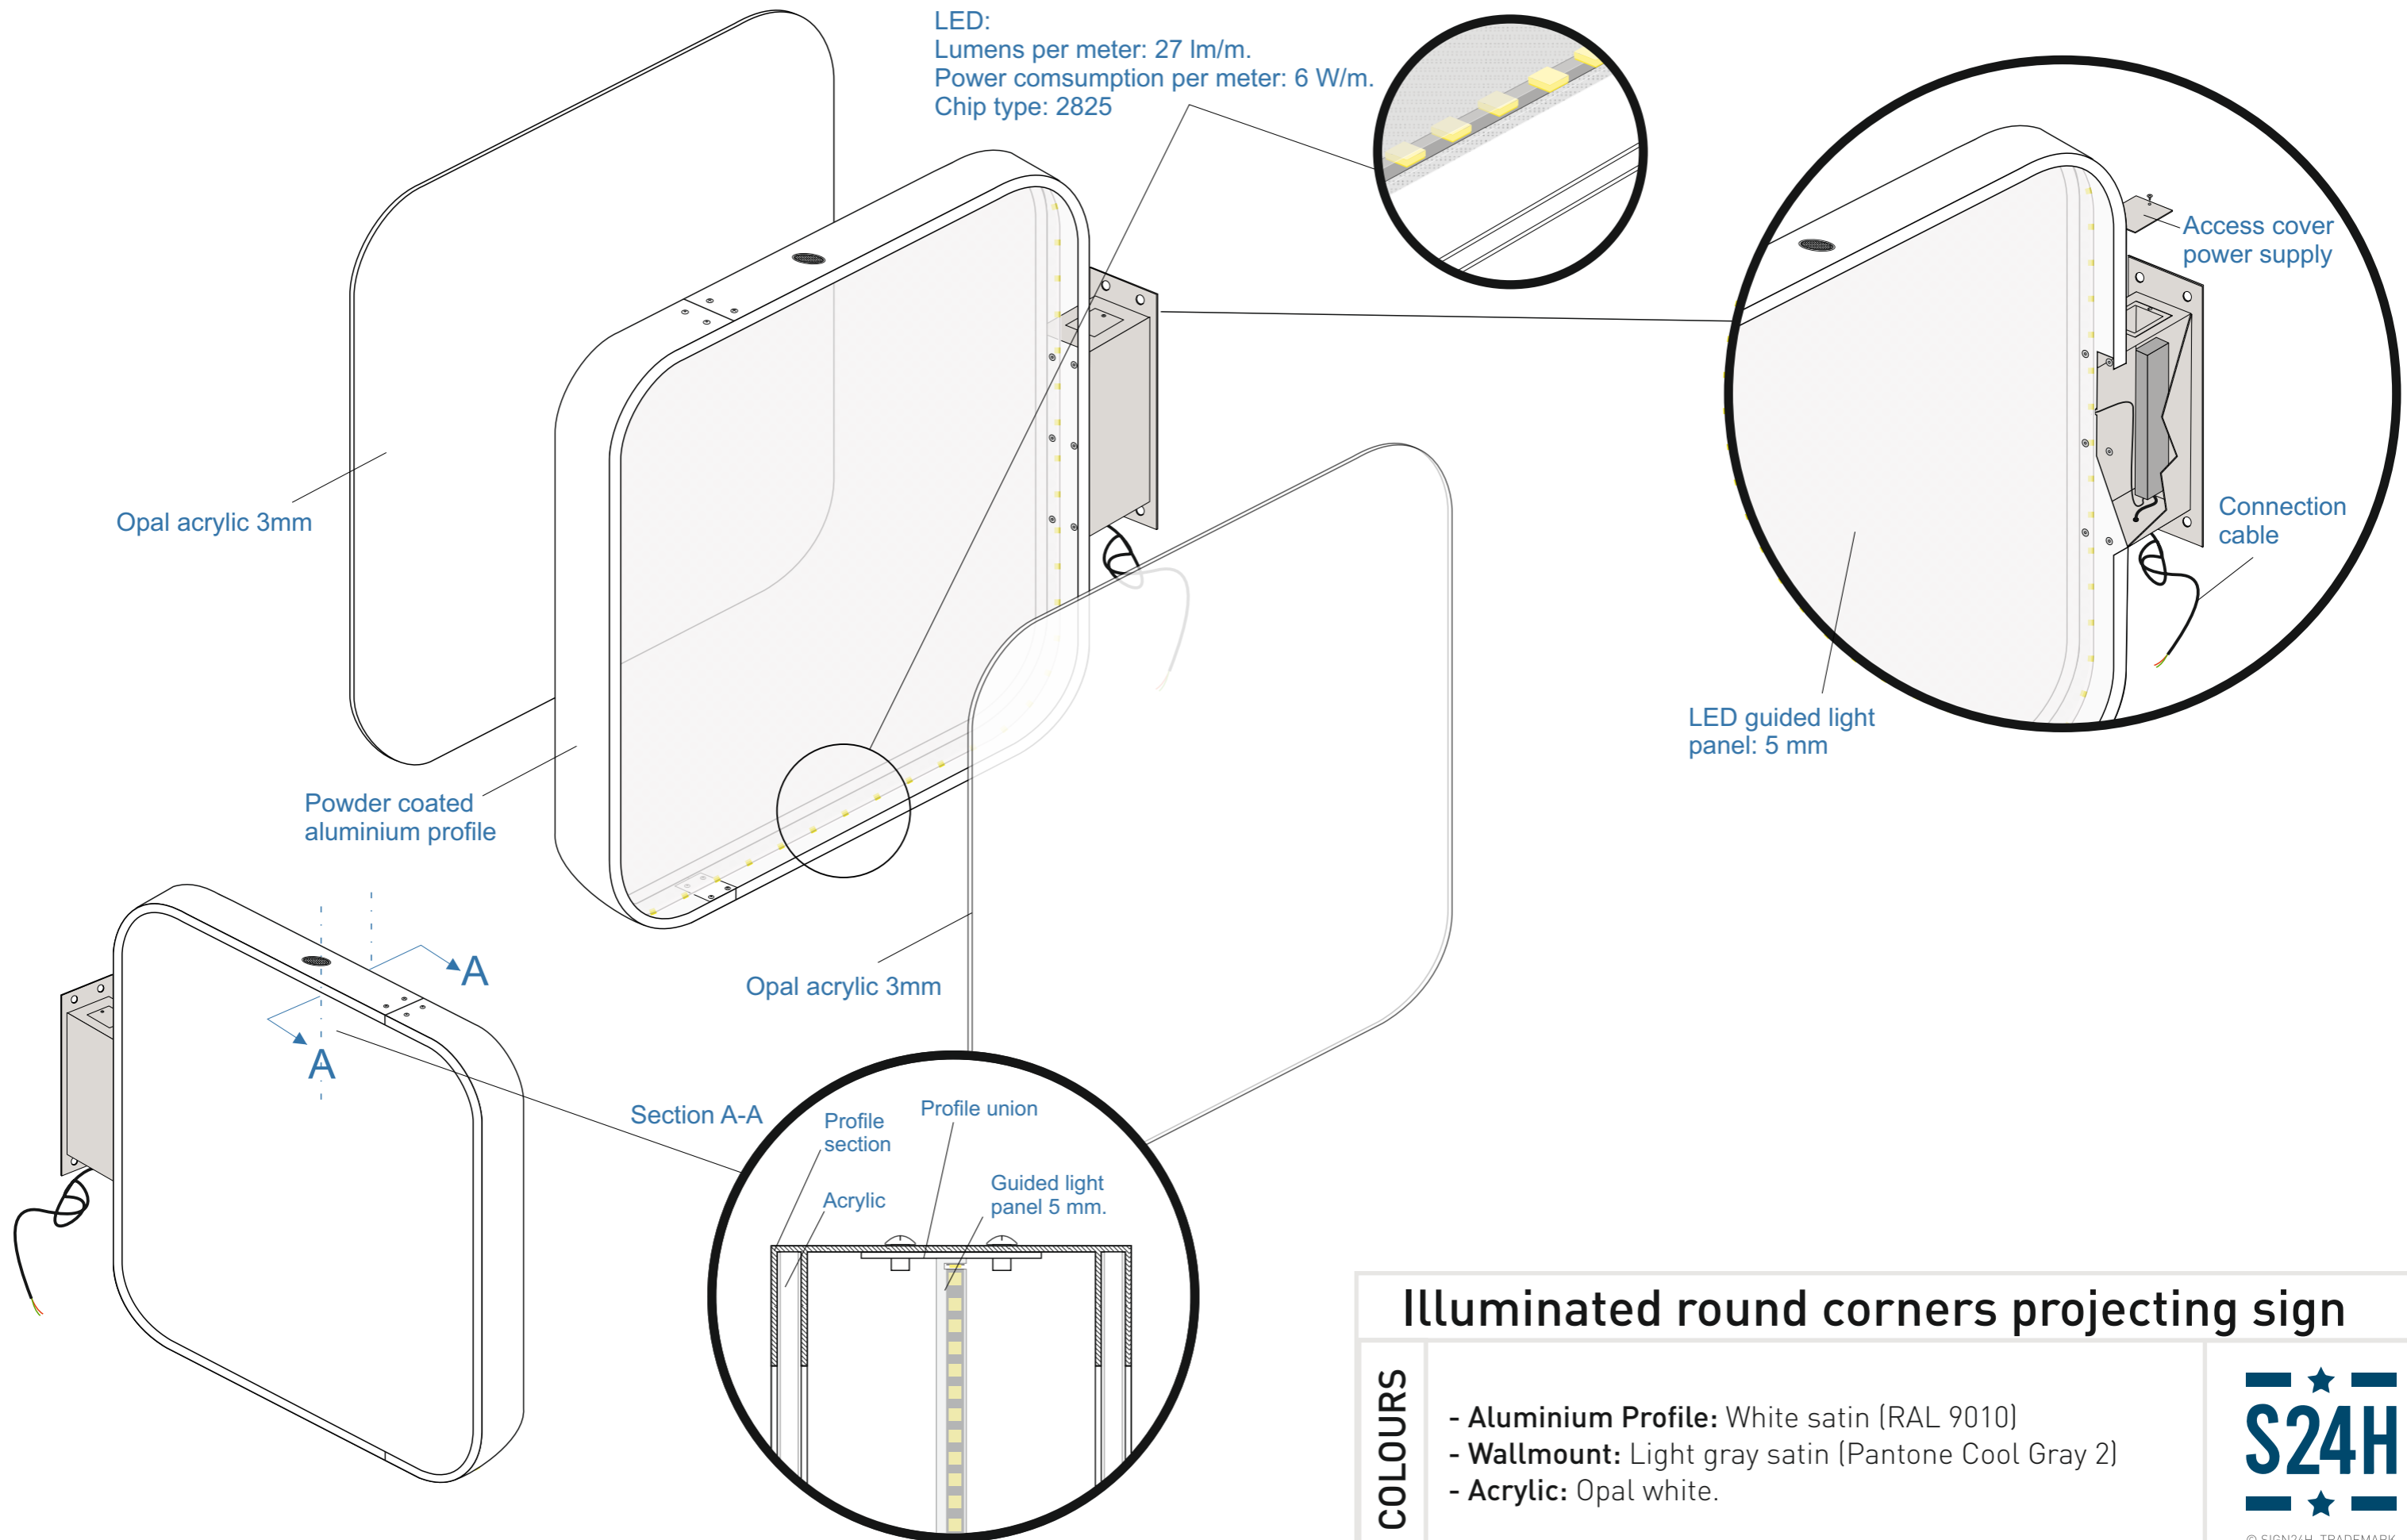

Illuminated round corners projecting sign.

COLOURS

- Aluminium Profile: White satin (RAL 9010)
- Wallmount: Light gray satin (Pantone Cool Gray 2)
- Acrylic: Opal white.

Illuminated round corners projecting sign

COLOURS

- Aluminium Profile: White satin (RAL 9010)
- Wallmount: Light gray satin (Pantone Cool Gray 2)
- Acrylic: Opal white.