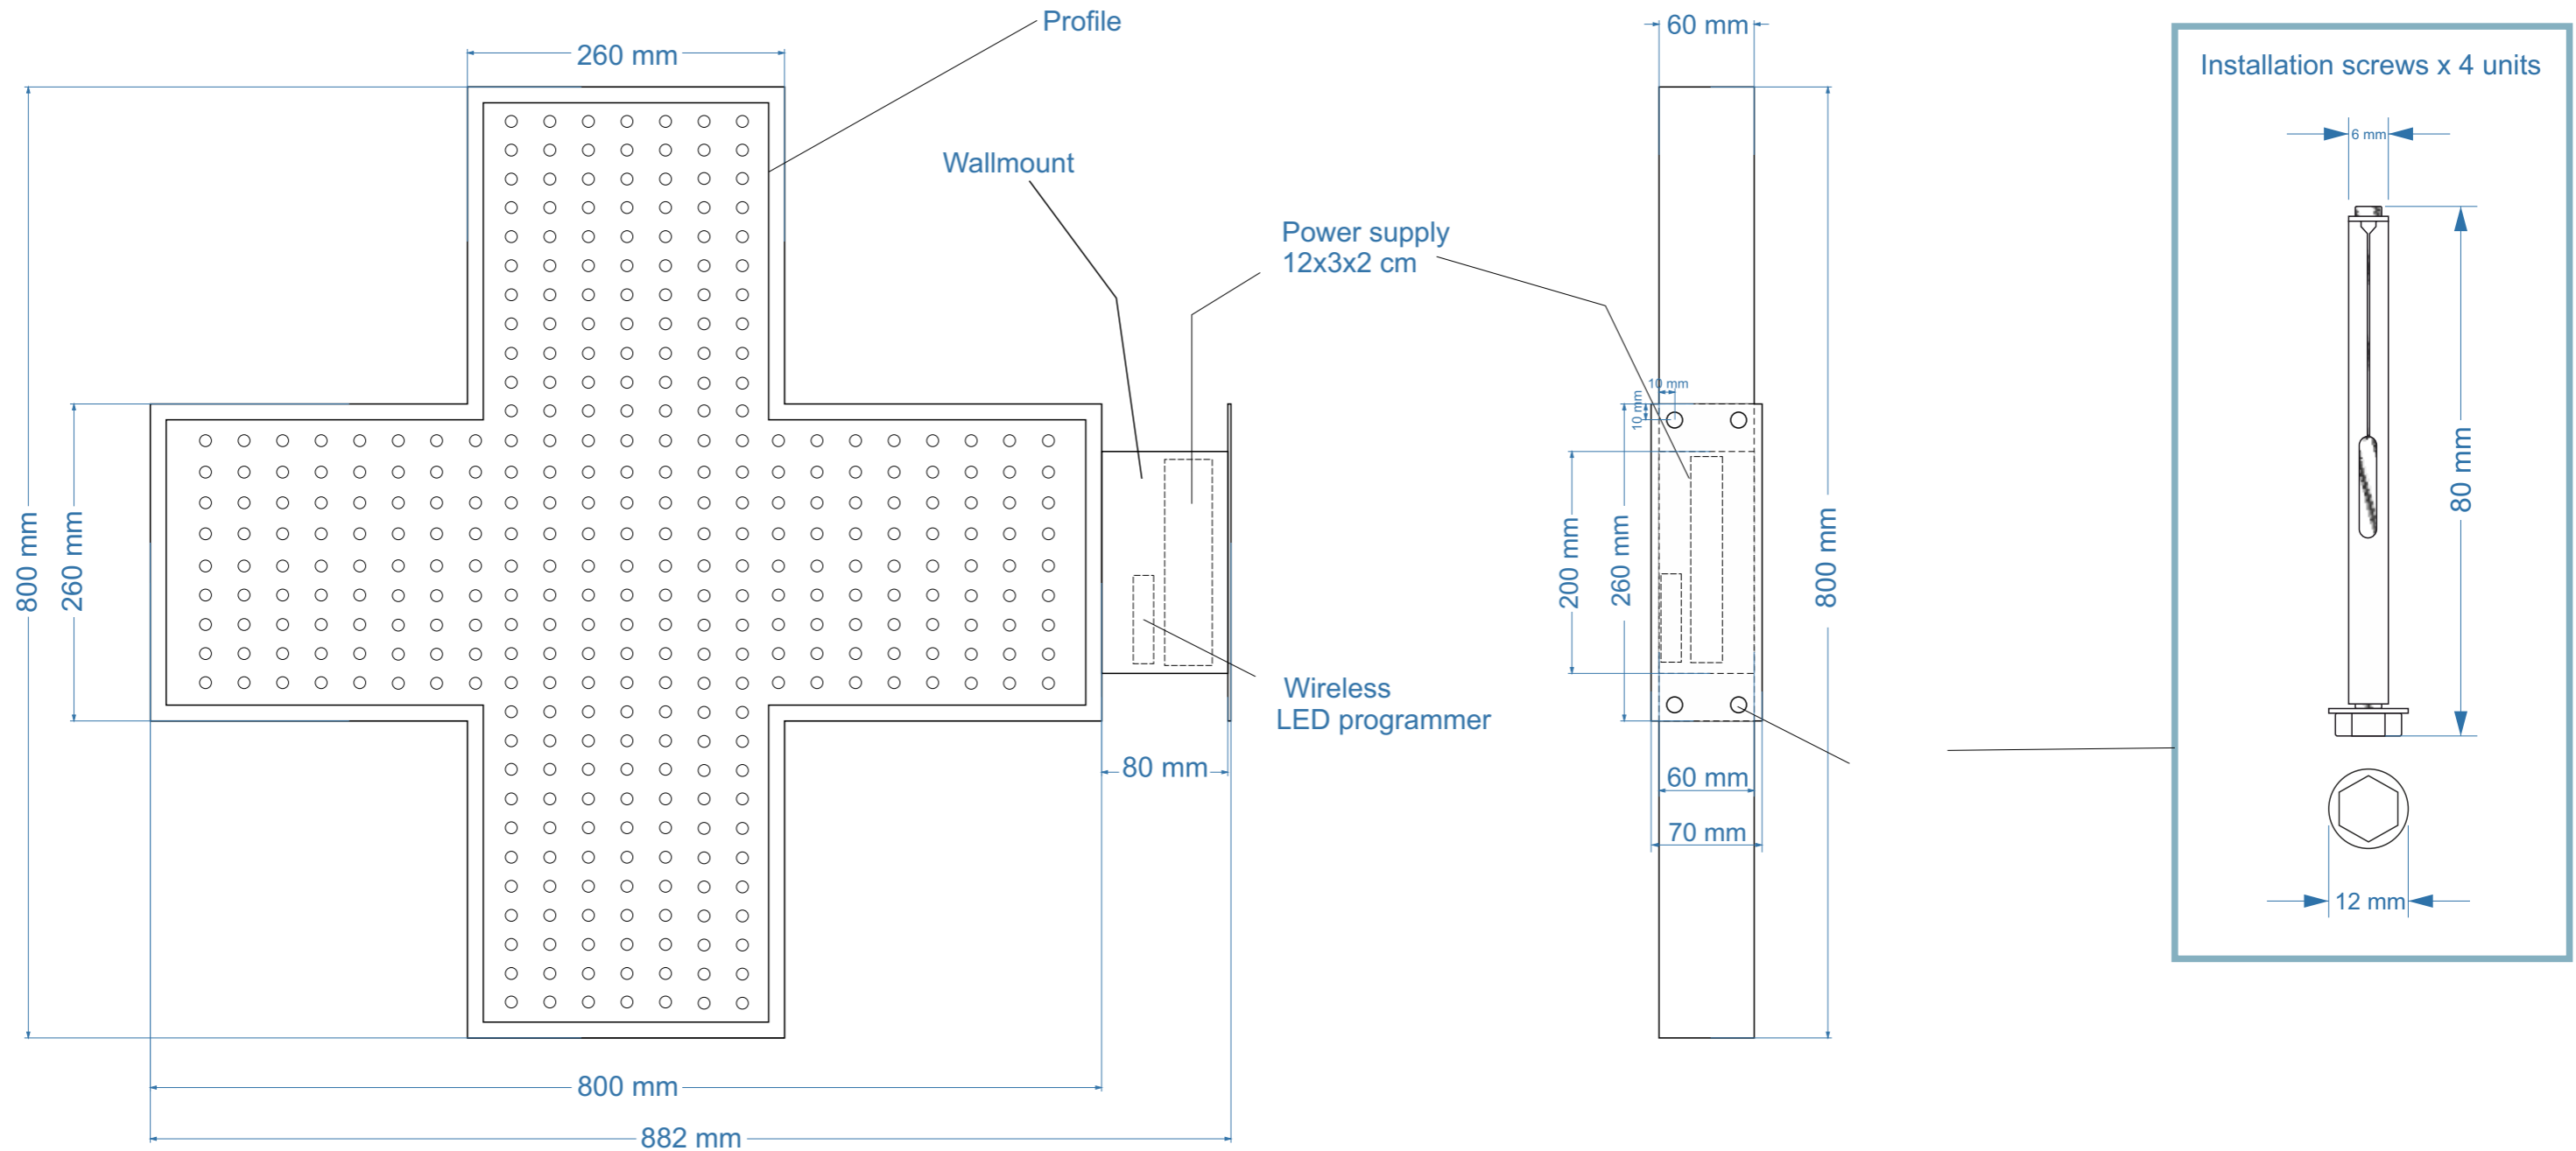

### DATA SHEET

- **Aluminium profile:** Powder coated Green satin (RAL 6016)
- **Wallmount:** Powder coated Light grey satin (Pantone Cool Gray 2).
- **Poster:** Green steel 1 mm (closest to RAL 6016).
- **Dots:** LED Pixels, bright green, IP67, installed and wired inside.
- **LED wireless LED programmer** inside the wallmount.
- **60x60 cm** sign has 273 x 2 sides = 546 LEDs.
- **80x80 cm** sign has 361 x 2 sides = 722 LEDs.
- **Power consumption 60x60 cm:** 100 W.
- **Power consumption 80x80 cm:** 150 W.

## Flashing LED Pixel Farmacy cross projecting sign / 60x60cm /80x80cm

Flashing LED Pixel Farmacy cross projecting sign / 60x60cm /80x80cm

DATA SHEET

- **Aluminium profile:** Powder coated Green satin (RAL 6016)
- **Wallmount:** Powder coated Light grey satin (Pantone Cool Gray 2).
- **Poster:** Green steel 1 mm (closest to RAL 6016).
- **Dots:** LED Pixels, bright green, IP67, installed and wired inside.
- **LED wireless LED programmer** inside the wallmount.
- **60x60 cm** sign has 273 x 2 sides = 546 LEDs.
- **80x80 cm** sign has 361 x 2 sides = 722 LEDs.
- **Power consumption 60x60 cm:** 100 W.
- **Power consumption 80x80 cm:** 150 W.