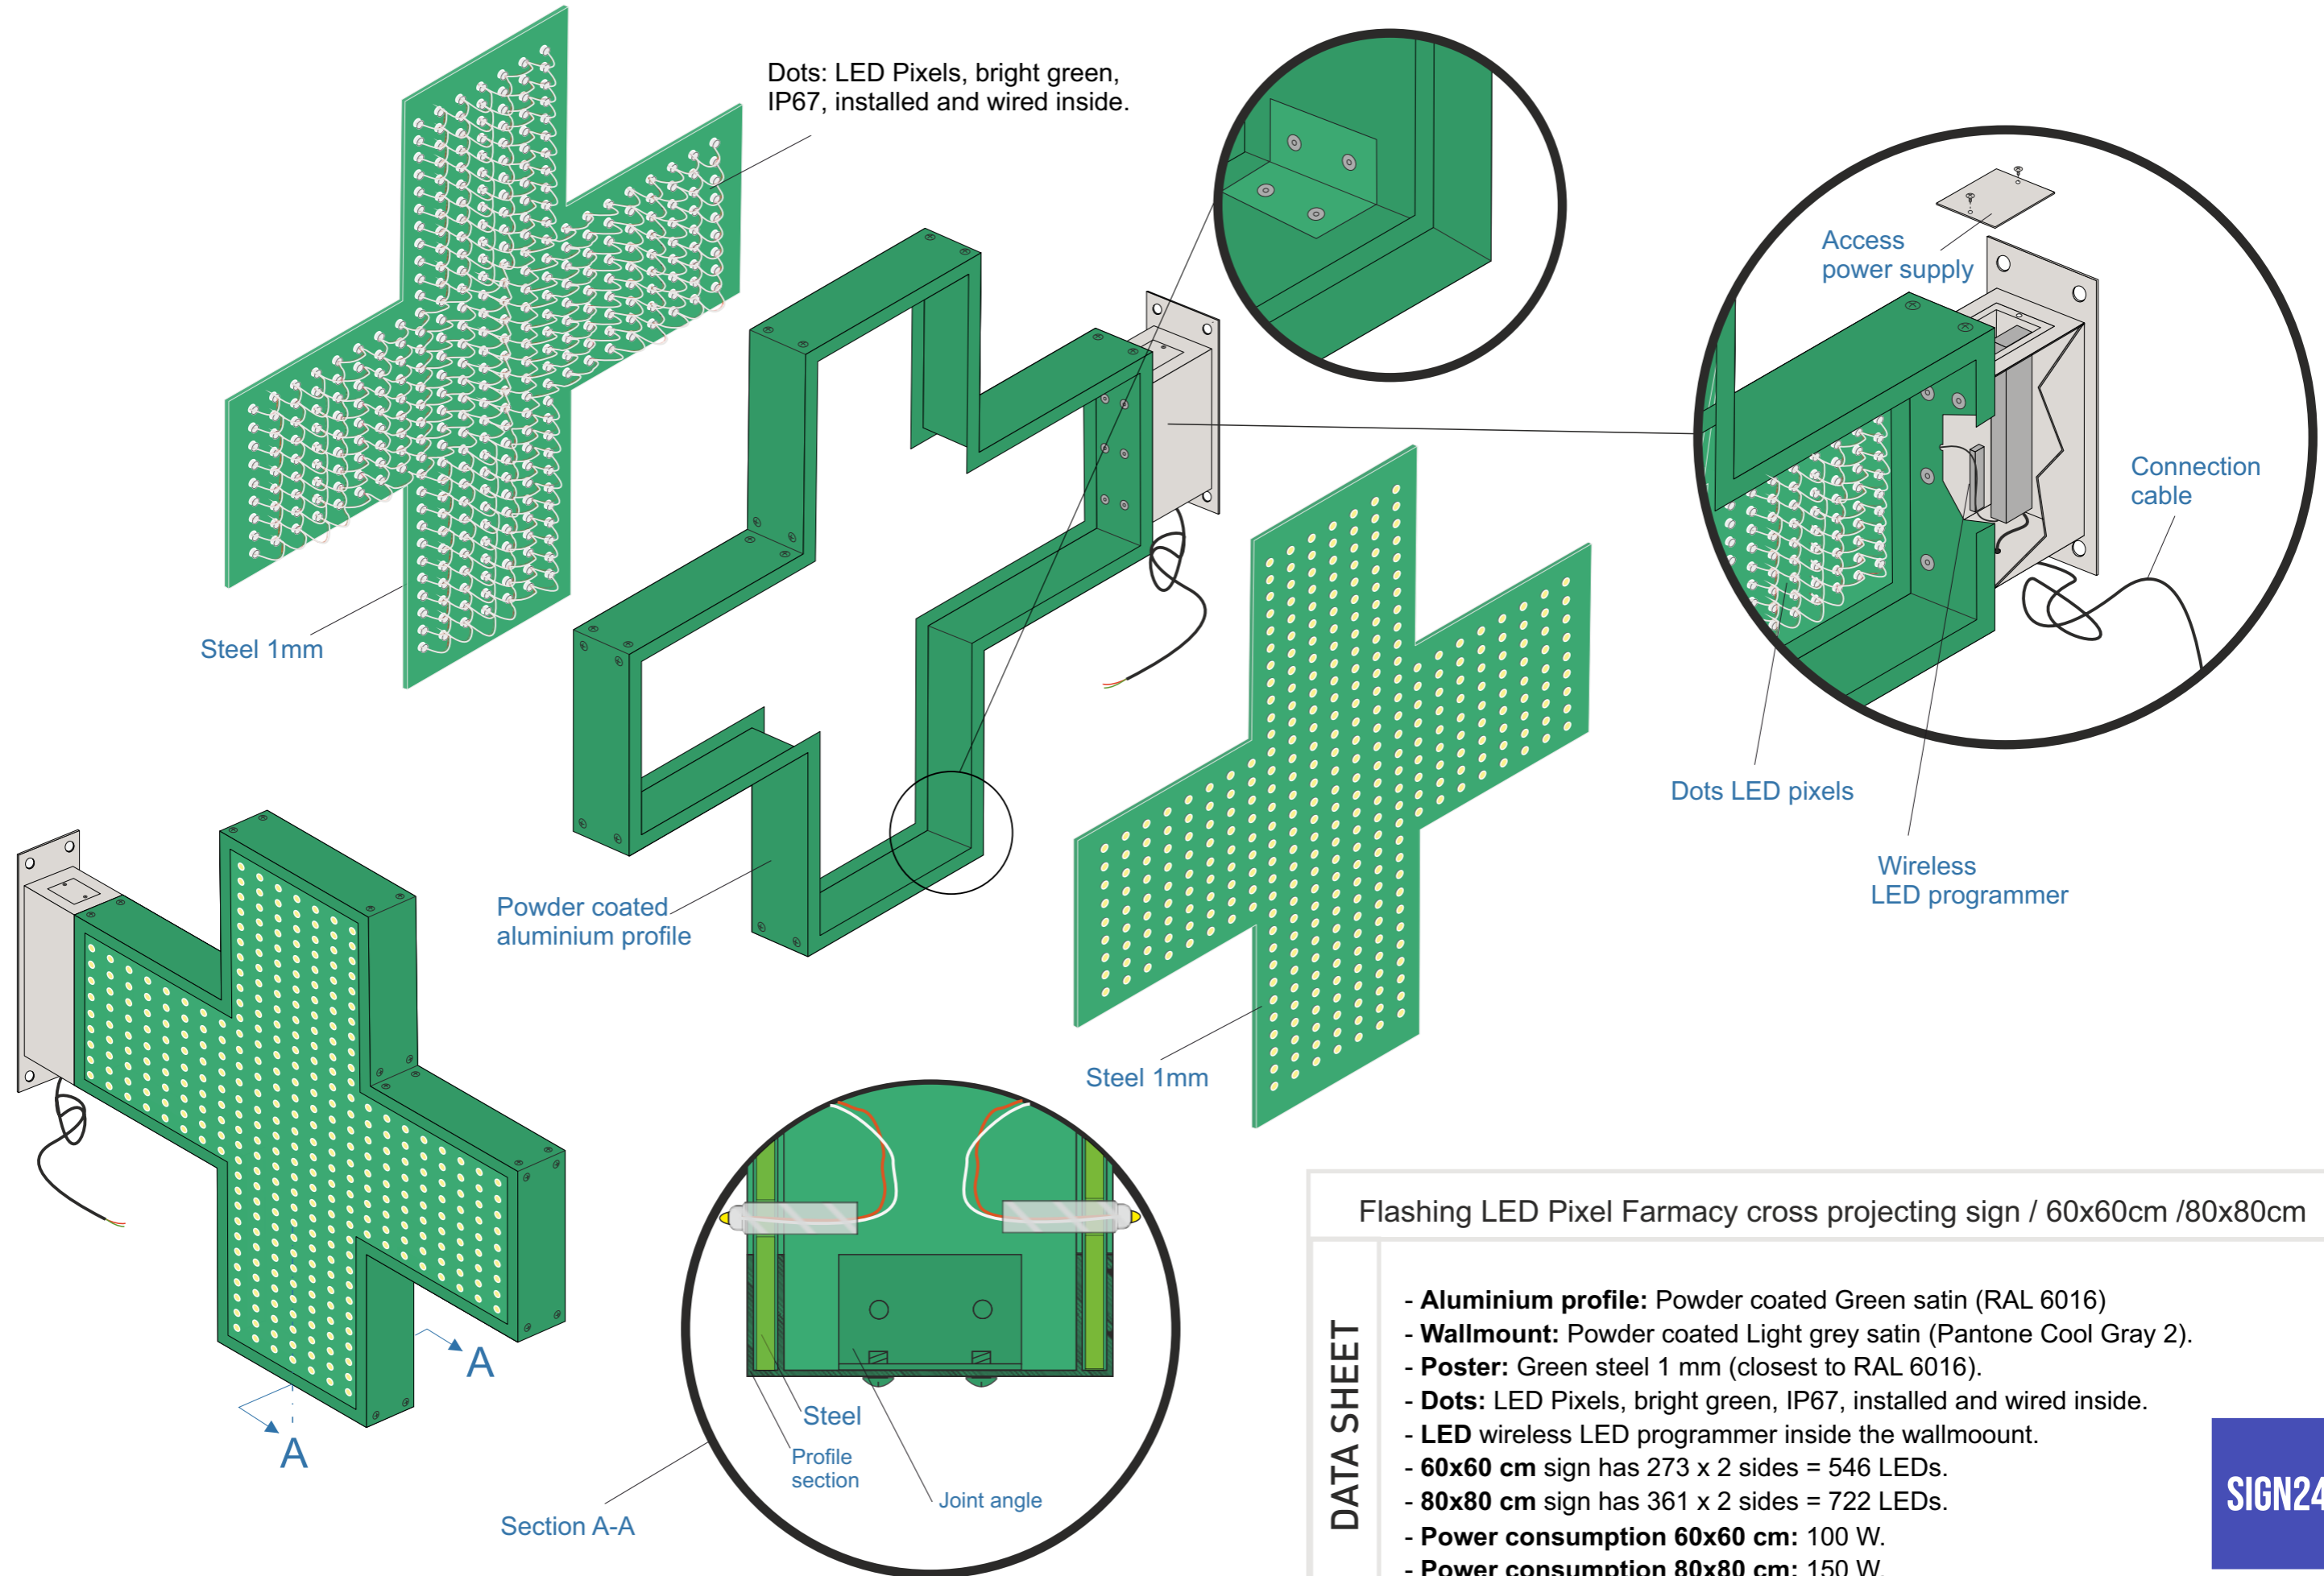

### DATA SHEET

- **Aluminium profile:** Powder coated Green satin (RAL 6016)
- **Wallmount:** Powder coated Light grey satin (Pantone Cool Gray 2).
- **Poster:** Green steel 1 mm (closest to RAL 6016).
- **Dots:** LED Pixels, bright green, IP67, installed and wired inside.
- **LED wireless LED programmer** inside the wallmount.
- **60x60 cm** sign has 273 x 2 sides = 546 LEDs.
- **80x80 cm** sign has 361 x 2 sides = 722 LEDs.
- **Power consumption 60x60 cm:** 100 W.
- **Power consumption 80x80 cm:** 150 W.

## Flashing LED Pixel Farmacy cross projecting sign / 60x60cm /80x80cm

Flashing LED Pixel Farmacy cross projecting sign / 60x60cm /80x80cm

DATA SHEET

- **Aluminium profile:** Powder coated Green satin (RAL 6016)
- **Wallmount:** Powder coated Light grey satin (Pantone Cool Gray 2).
- **Poster:** Green steel 1 mm (closest to RAL 6016).
- **Dots:** LED Pixels, bright green, IP67, installed and wired inside.
- **LED wireless LED programmer** inside the wallmount.
- **60x60 cm** sign has 273 x 2 sides = 546 LEDs.
- **80x80 cm** sign has 361 x 2 sides = 722 LEDs.
- **Power consumption 60x60 cm:** 100 W.
- **Power consumption 80x80 cm:** 150 W.