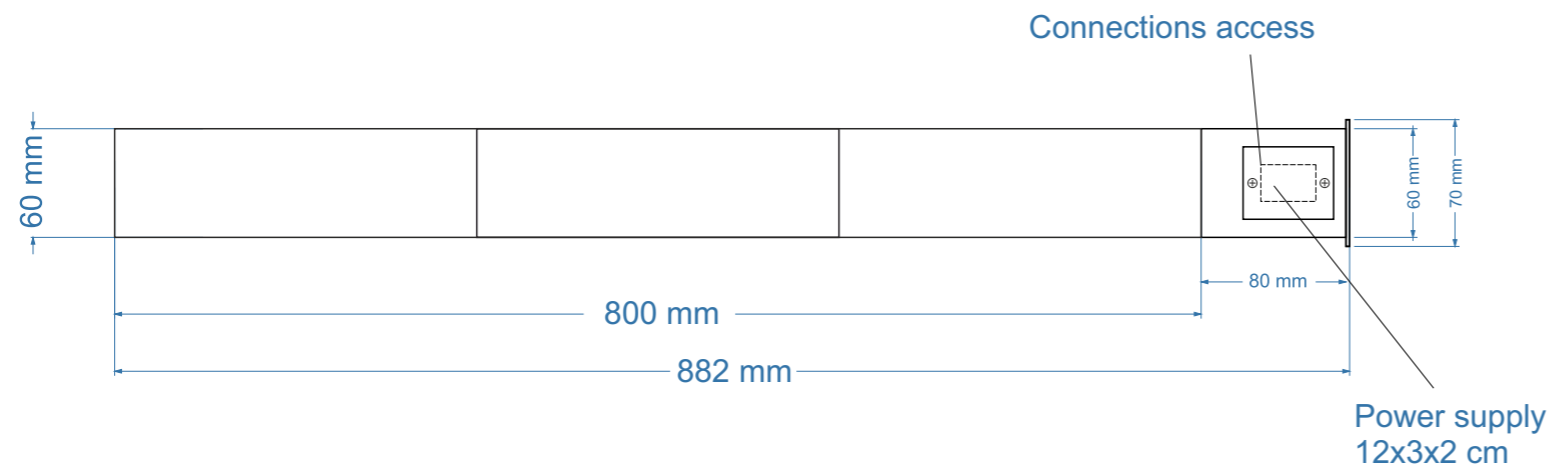

## Flashing LED Pixel Farmacy cross projecting sign / 60x60cm /80x80cm

### DATA SHEET

- **Aluminium profile:** Powder coated Green satin (RAL 6016)
- **Wallmount:** Powder coated Light grey satin (Pantone Cool Gray 2).
- **Poster:** Green steel 1 mm (closest to RAL 6016).
- **Dots:** LED Pixels, bright green, IP67, installed and wired inside.
- **LED wireless LED programmer** inside the wallmount.
- **60x60 cm** sign has 273 x 2 sides = 546 LEDs.
- **80x80 cm** sign has 361 x 2 sides = 722 LEDs.
- **Power consumption 60x60 cm:** 100 W.
- **Power consumption 80x80 cm:** 150 W.

Flashing LED Pixel Farmacy cross projecting sign / 60x60cm /80x80cm

DATA SHEET

- **Aluminium profile:** Powder coated Green satin (RAL 6016)
- **Wallmount:** Powder coated Light grey satin (Pantone Cool Gray 2).
- **Poster:** Green steel 1 mm (closest to RAL 6016).
- **Dots:** LED Pixels, bright green, IP67, installed and wired inside.
- **LED wireless LED programmer** inside the wallmount.
- **60x60 cm** sign has 273 x 2 sides = 546 LEDs.
- **80x80 cm** sign has 361 x 2 sides = 722 LEDs.
- **Power consumption 60x60 cm:** 100 W.
- **Power consumption 80x80 cm:** 150 W.