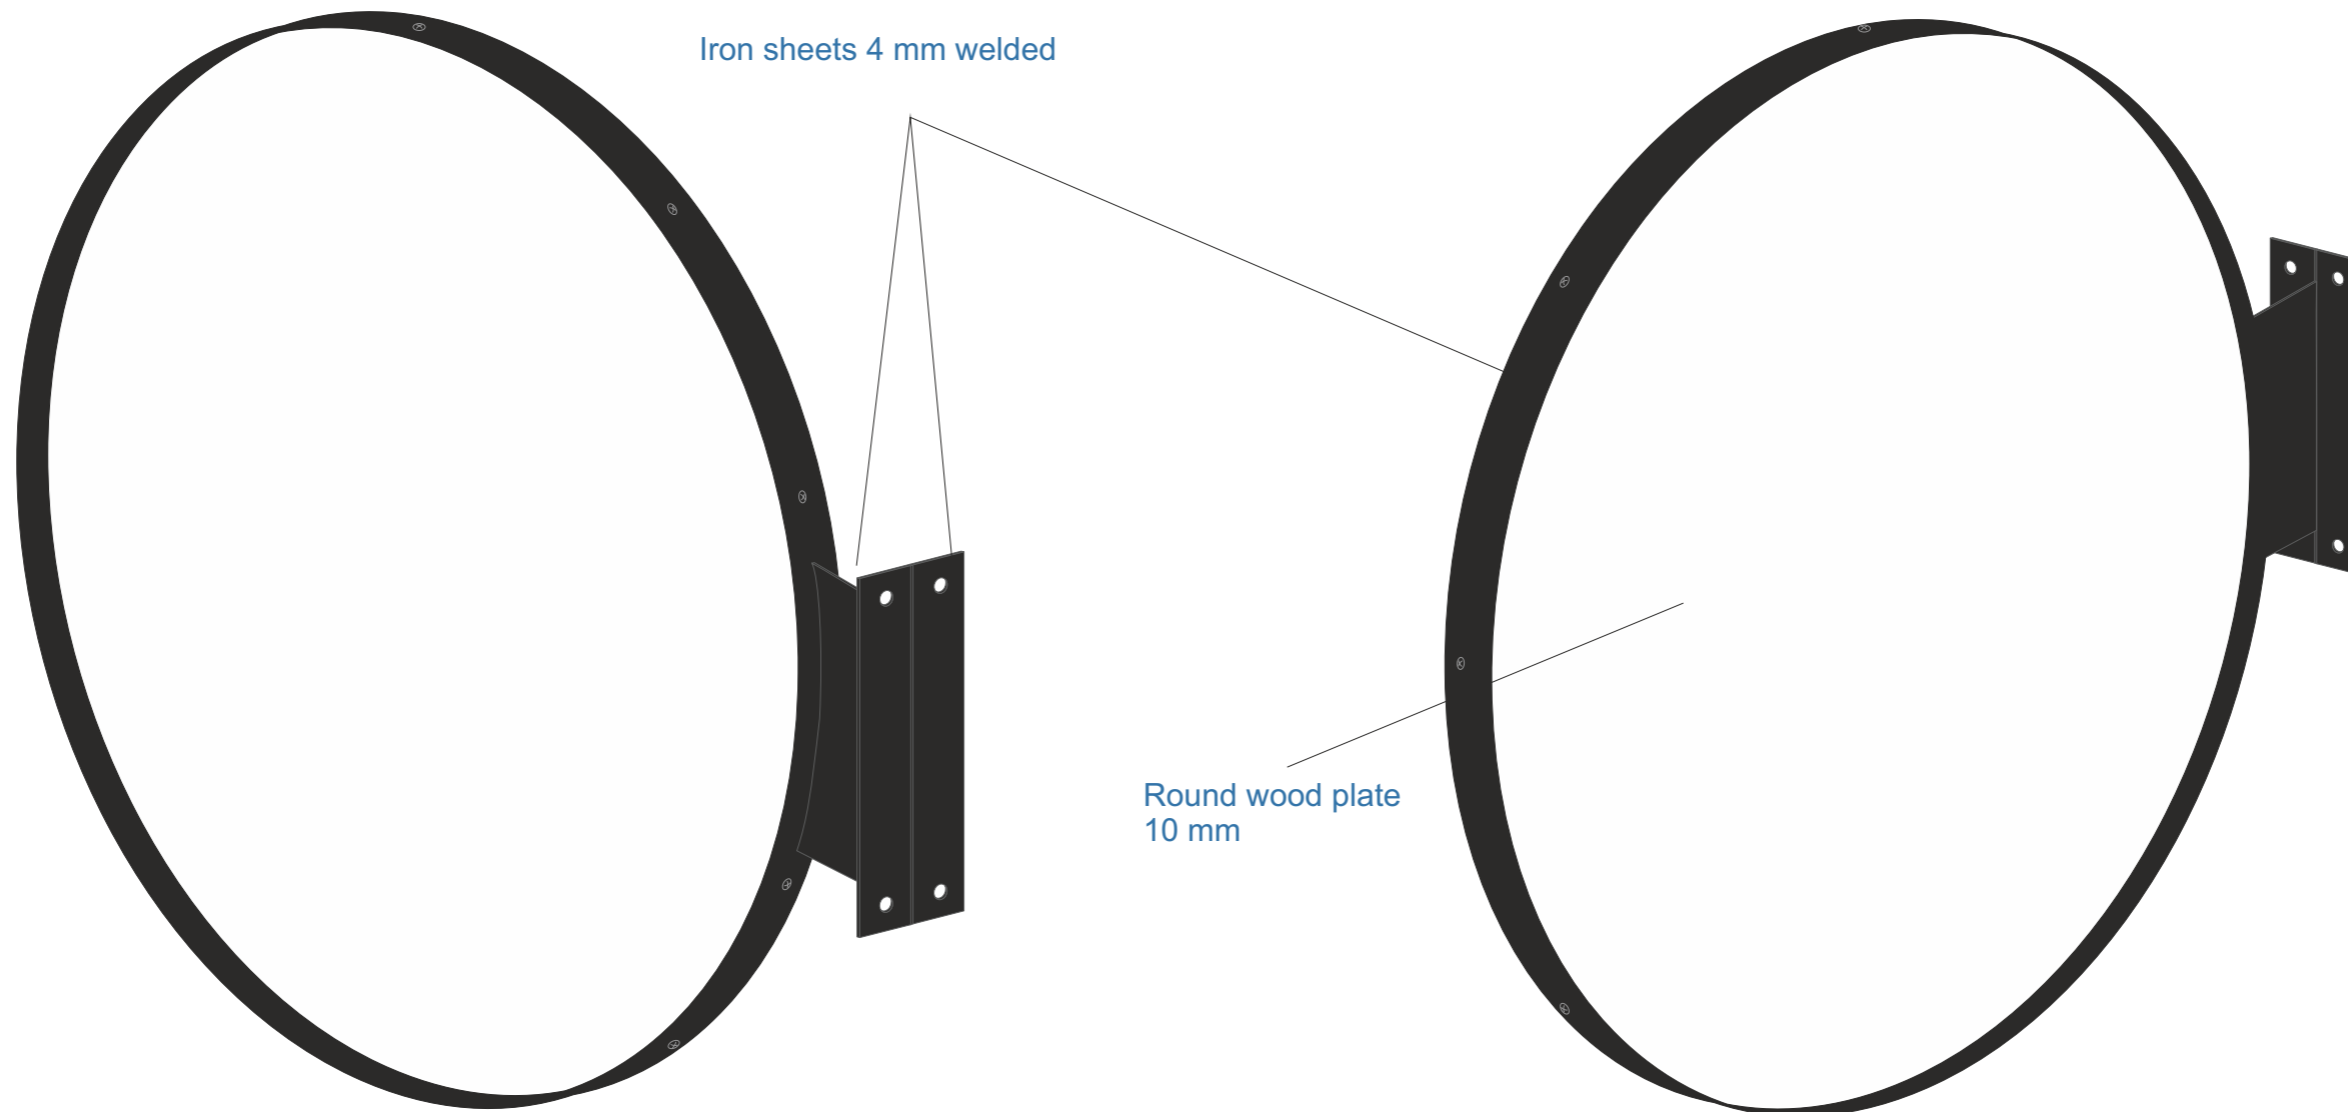

Wood and iron round projecting sign / Ø 50cm / Ø 60cm

DATA SHEET

- **Sign:**
50x50cm: Iron sheet 4mm welded of Ø 50cm, 6x22cm and 10x22cm.
60x60cm: Iron sheet 4mm welded of Ø 60cm, 6x22cm and 10x22cm.
- **Color:** Black with Powder Coating.
- **Plates:** Wood plate 10mm, black aluminum plate 3mm and white aluminum plate 3 mm.

With a set of three round

Wood plate

Black aluminum plate

White aluminum plate

Wood and iron round projecting sign / Ø 50cm / Ø 60cm

DATA SHEET

- **Sign:**

50x50cm: Iron sheet 4mm welded of Ø 50cm, 6x22cm and 10x22cm.

60x60cm: Iron sheet 4mm welded of Ø 60cm, 6x22cm and 10x22cm.

- **Color:** Black with Powder Coating.

- **Plates:** Wood plate 10mm, black aluminum plate 3mm and white aluminum plate 3 mm.