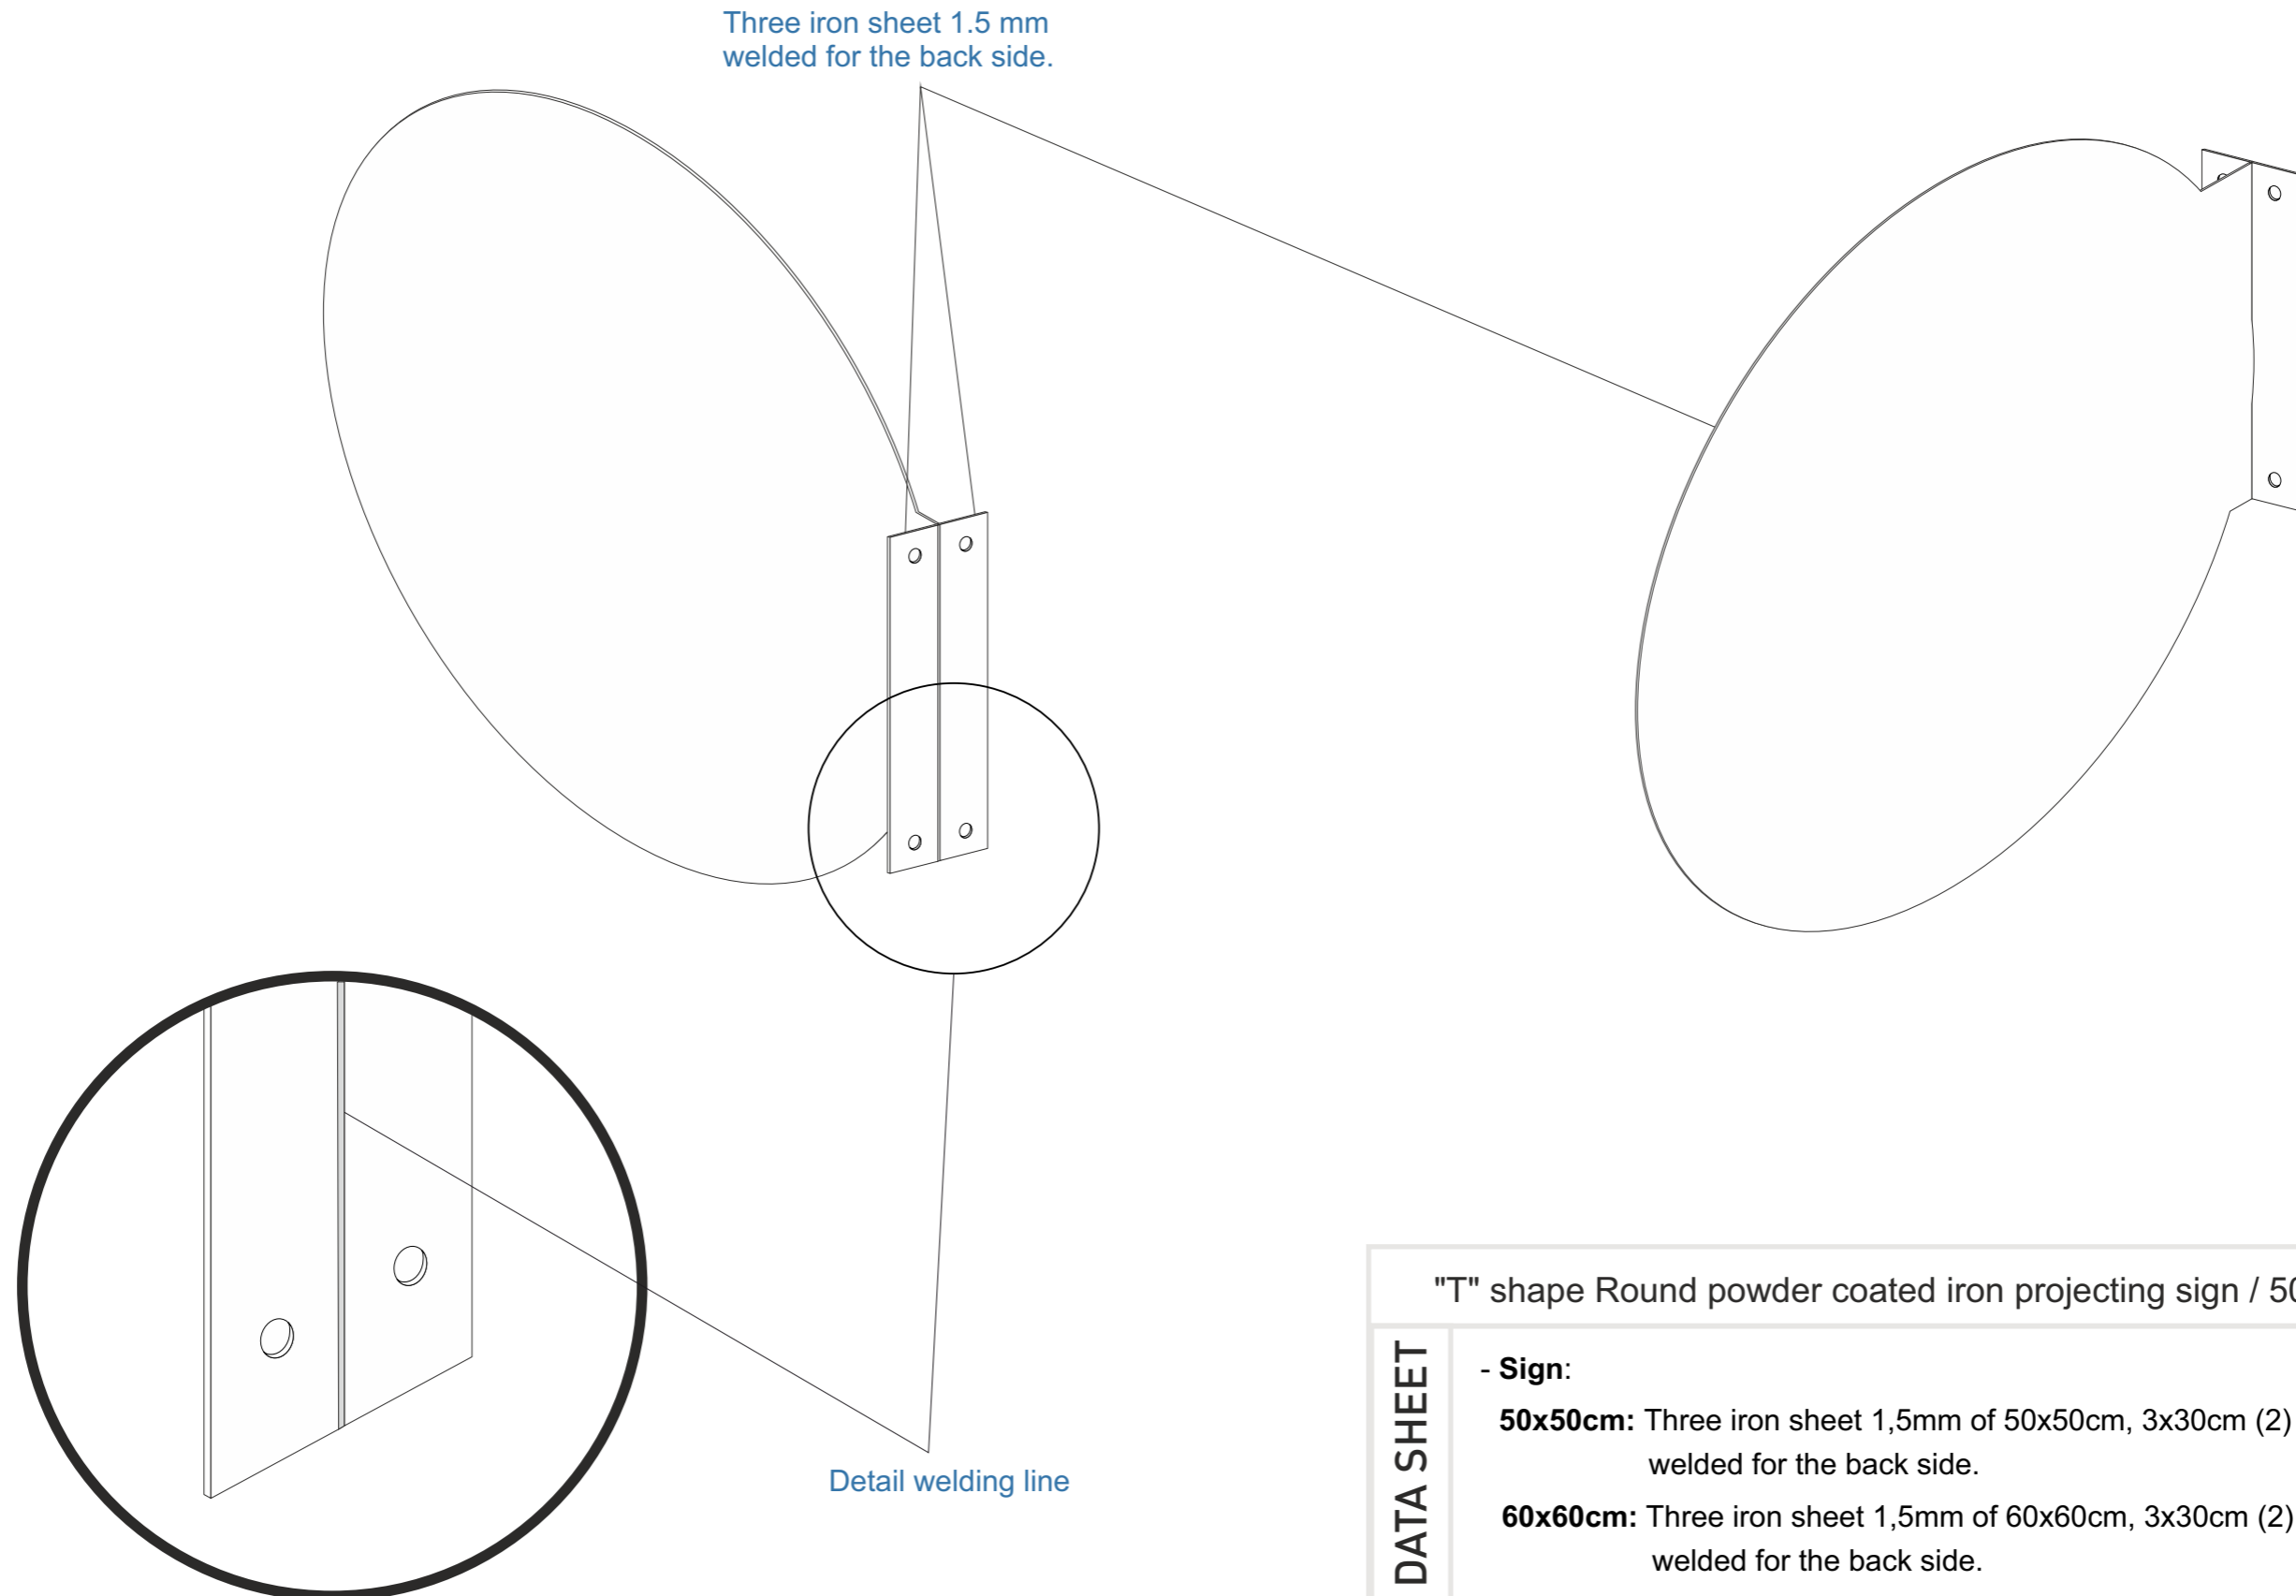

"T" shape Round powder coated iron projecting sign / 50cm / 60cm

**DATA SHEET**

- **Sign:**  
**50x50cm:** Three iron sheet 1,5mm of 50x50cm, 3x30cm (2) welded for the back side.  
**60x60cm:** Three iron sheet 1,5mm of 60x60cm, 3x30cm (2) welded for the back side.
- **Color:** White with Powder Coating.

"T" shape Round powder coated iron projecting sign / 50cm / 60cm

**DATA SHEET**

- **Sign:**

**50x50cm:** Three iron sheet 1,5mm of 50x50cm, 3x30cm (2) welded for the back side.

**60x60cm:** Three iron sheet 1,5mm of 60x60cm, 3x30cm (2) welded for the back side.

- **Color:** White with Powder Coating.