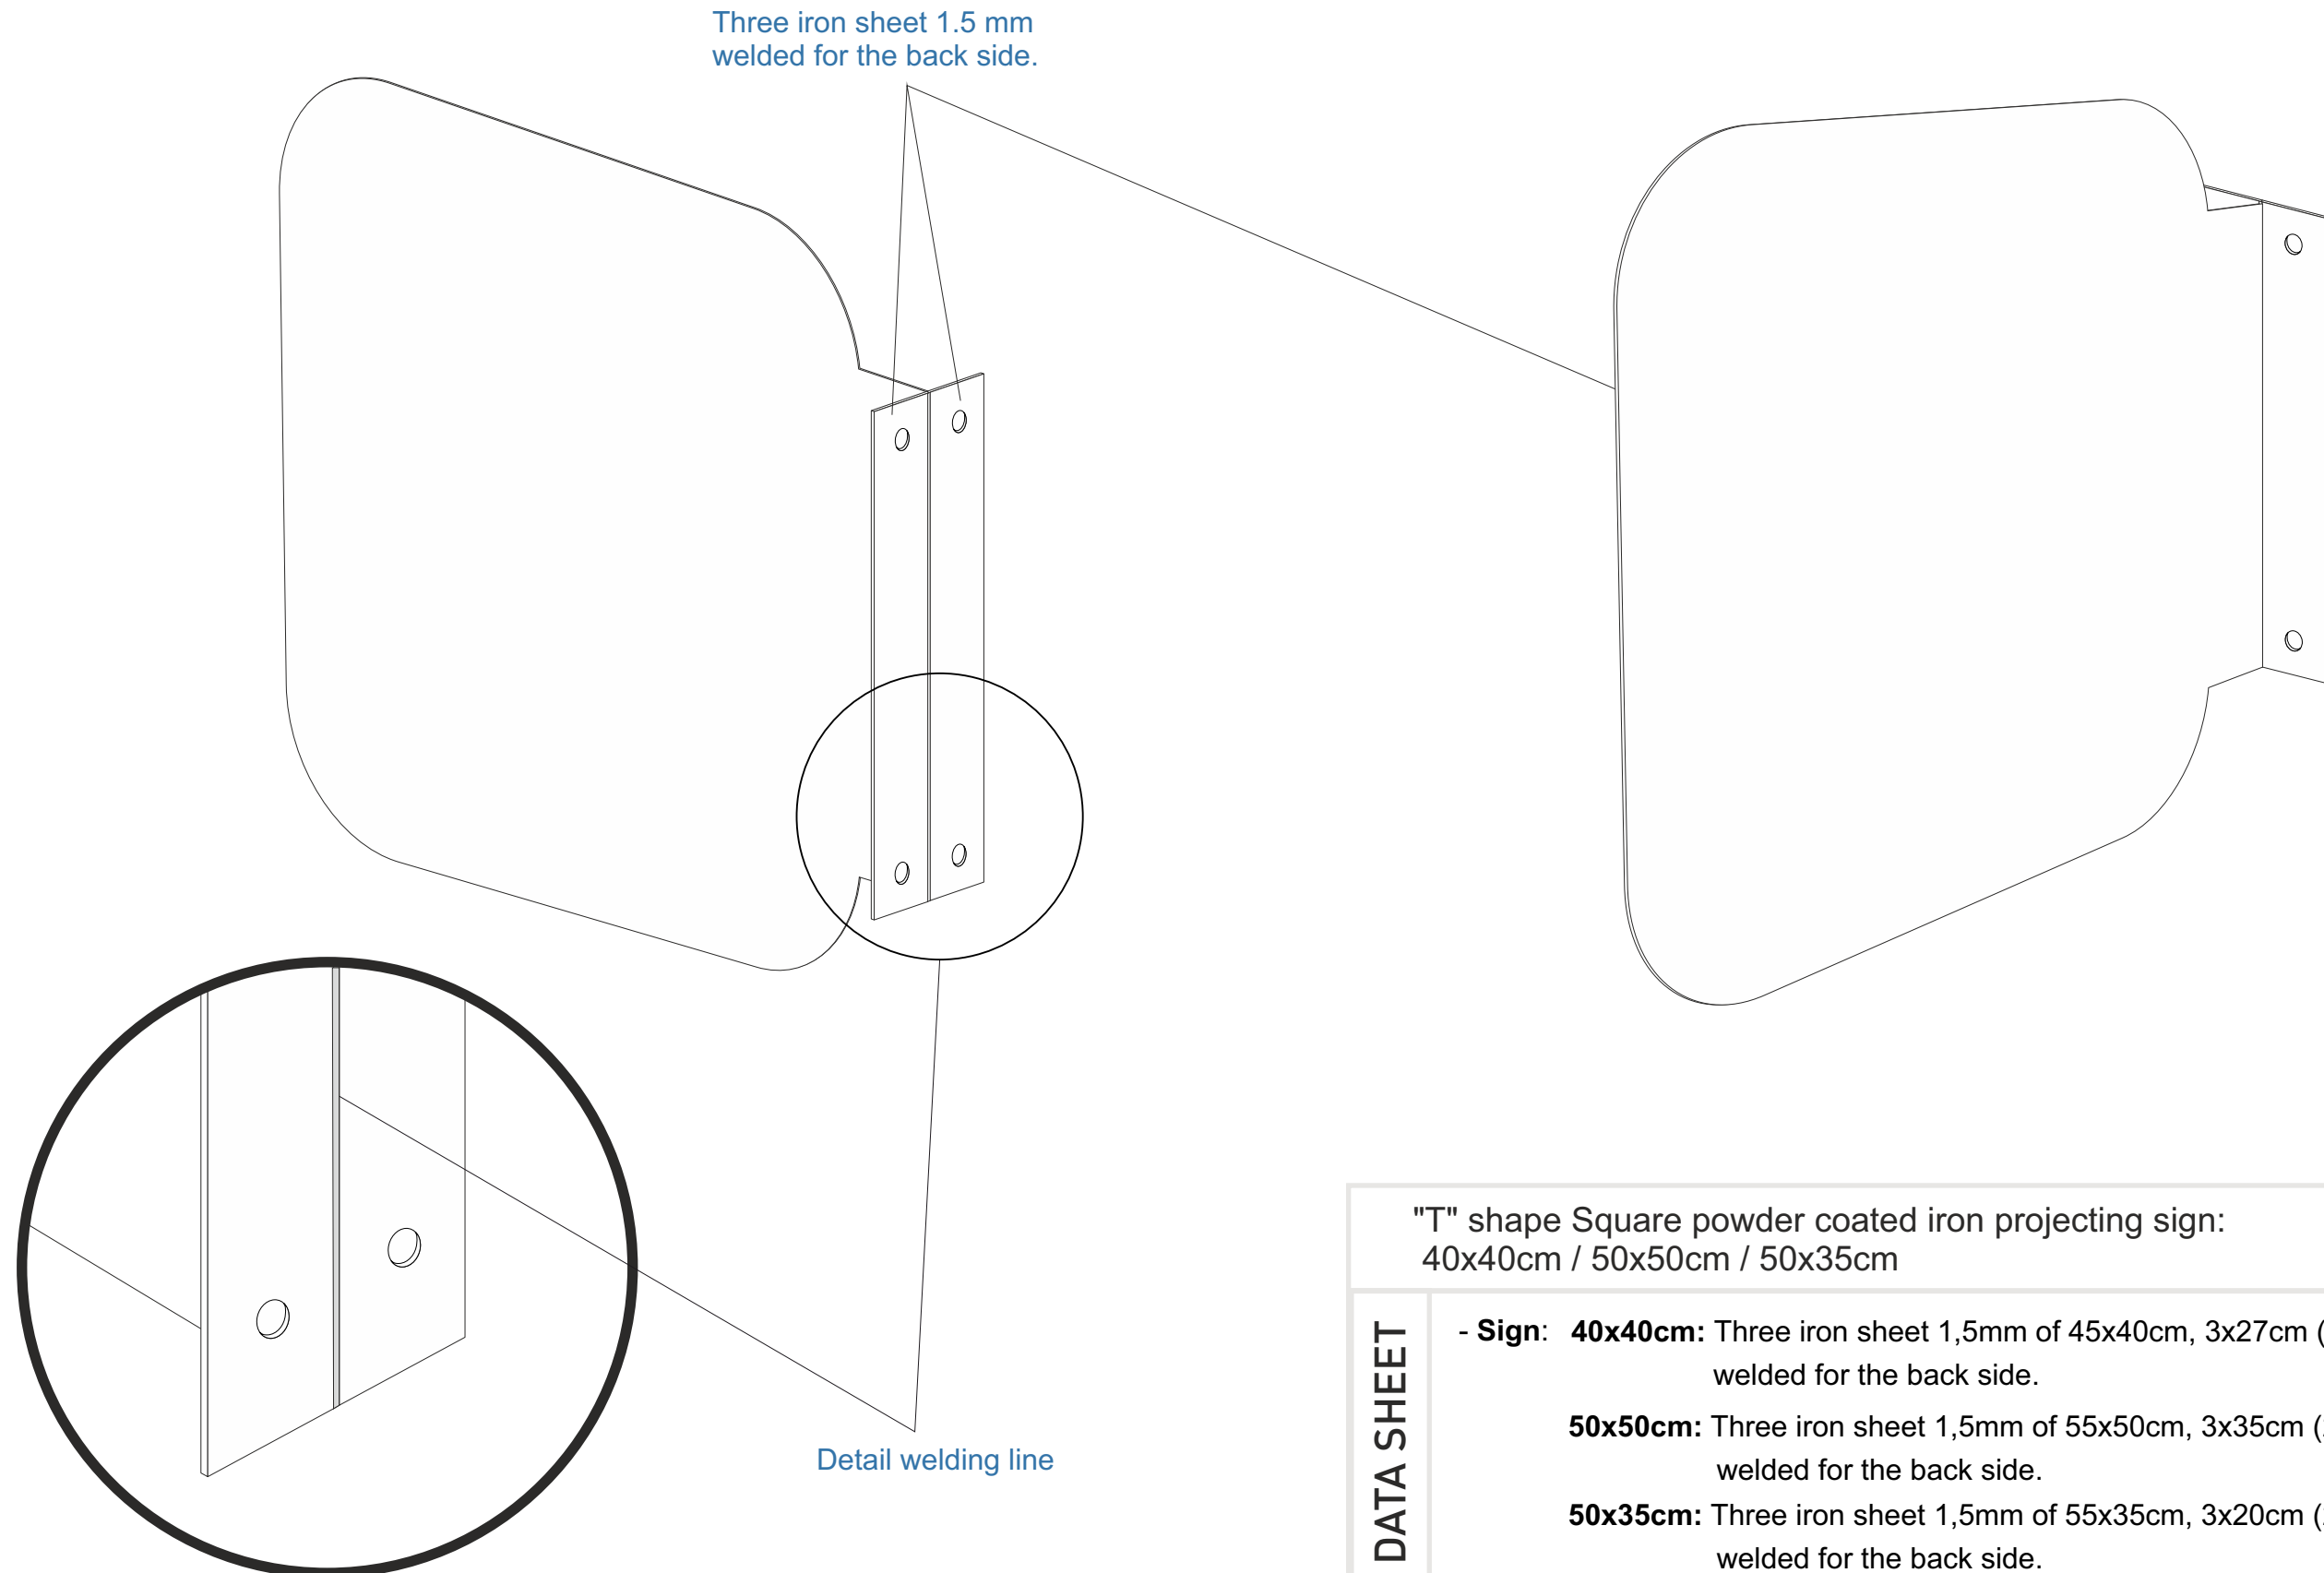

## DATA SHEET

- **Sign: 40x40cm:** Three iron sheet 1,5mm of 45x40cm, 3x27cm (2) welded for the back side.
- **50x50cm:** Three iron sheet 1,5mm of 55x50cm, 3x35cm (2) welded for the back side.
- **50x35cm:** Three iron sheet 1,5mm of 55x35cm, 3x20cm (2) welded for the back side.
- **Color:** White with Powder Coating.