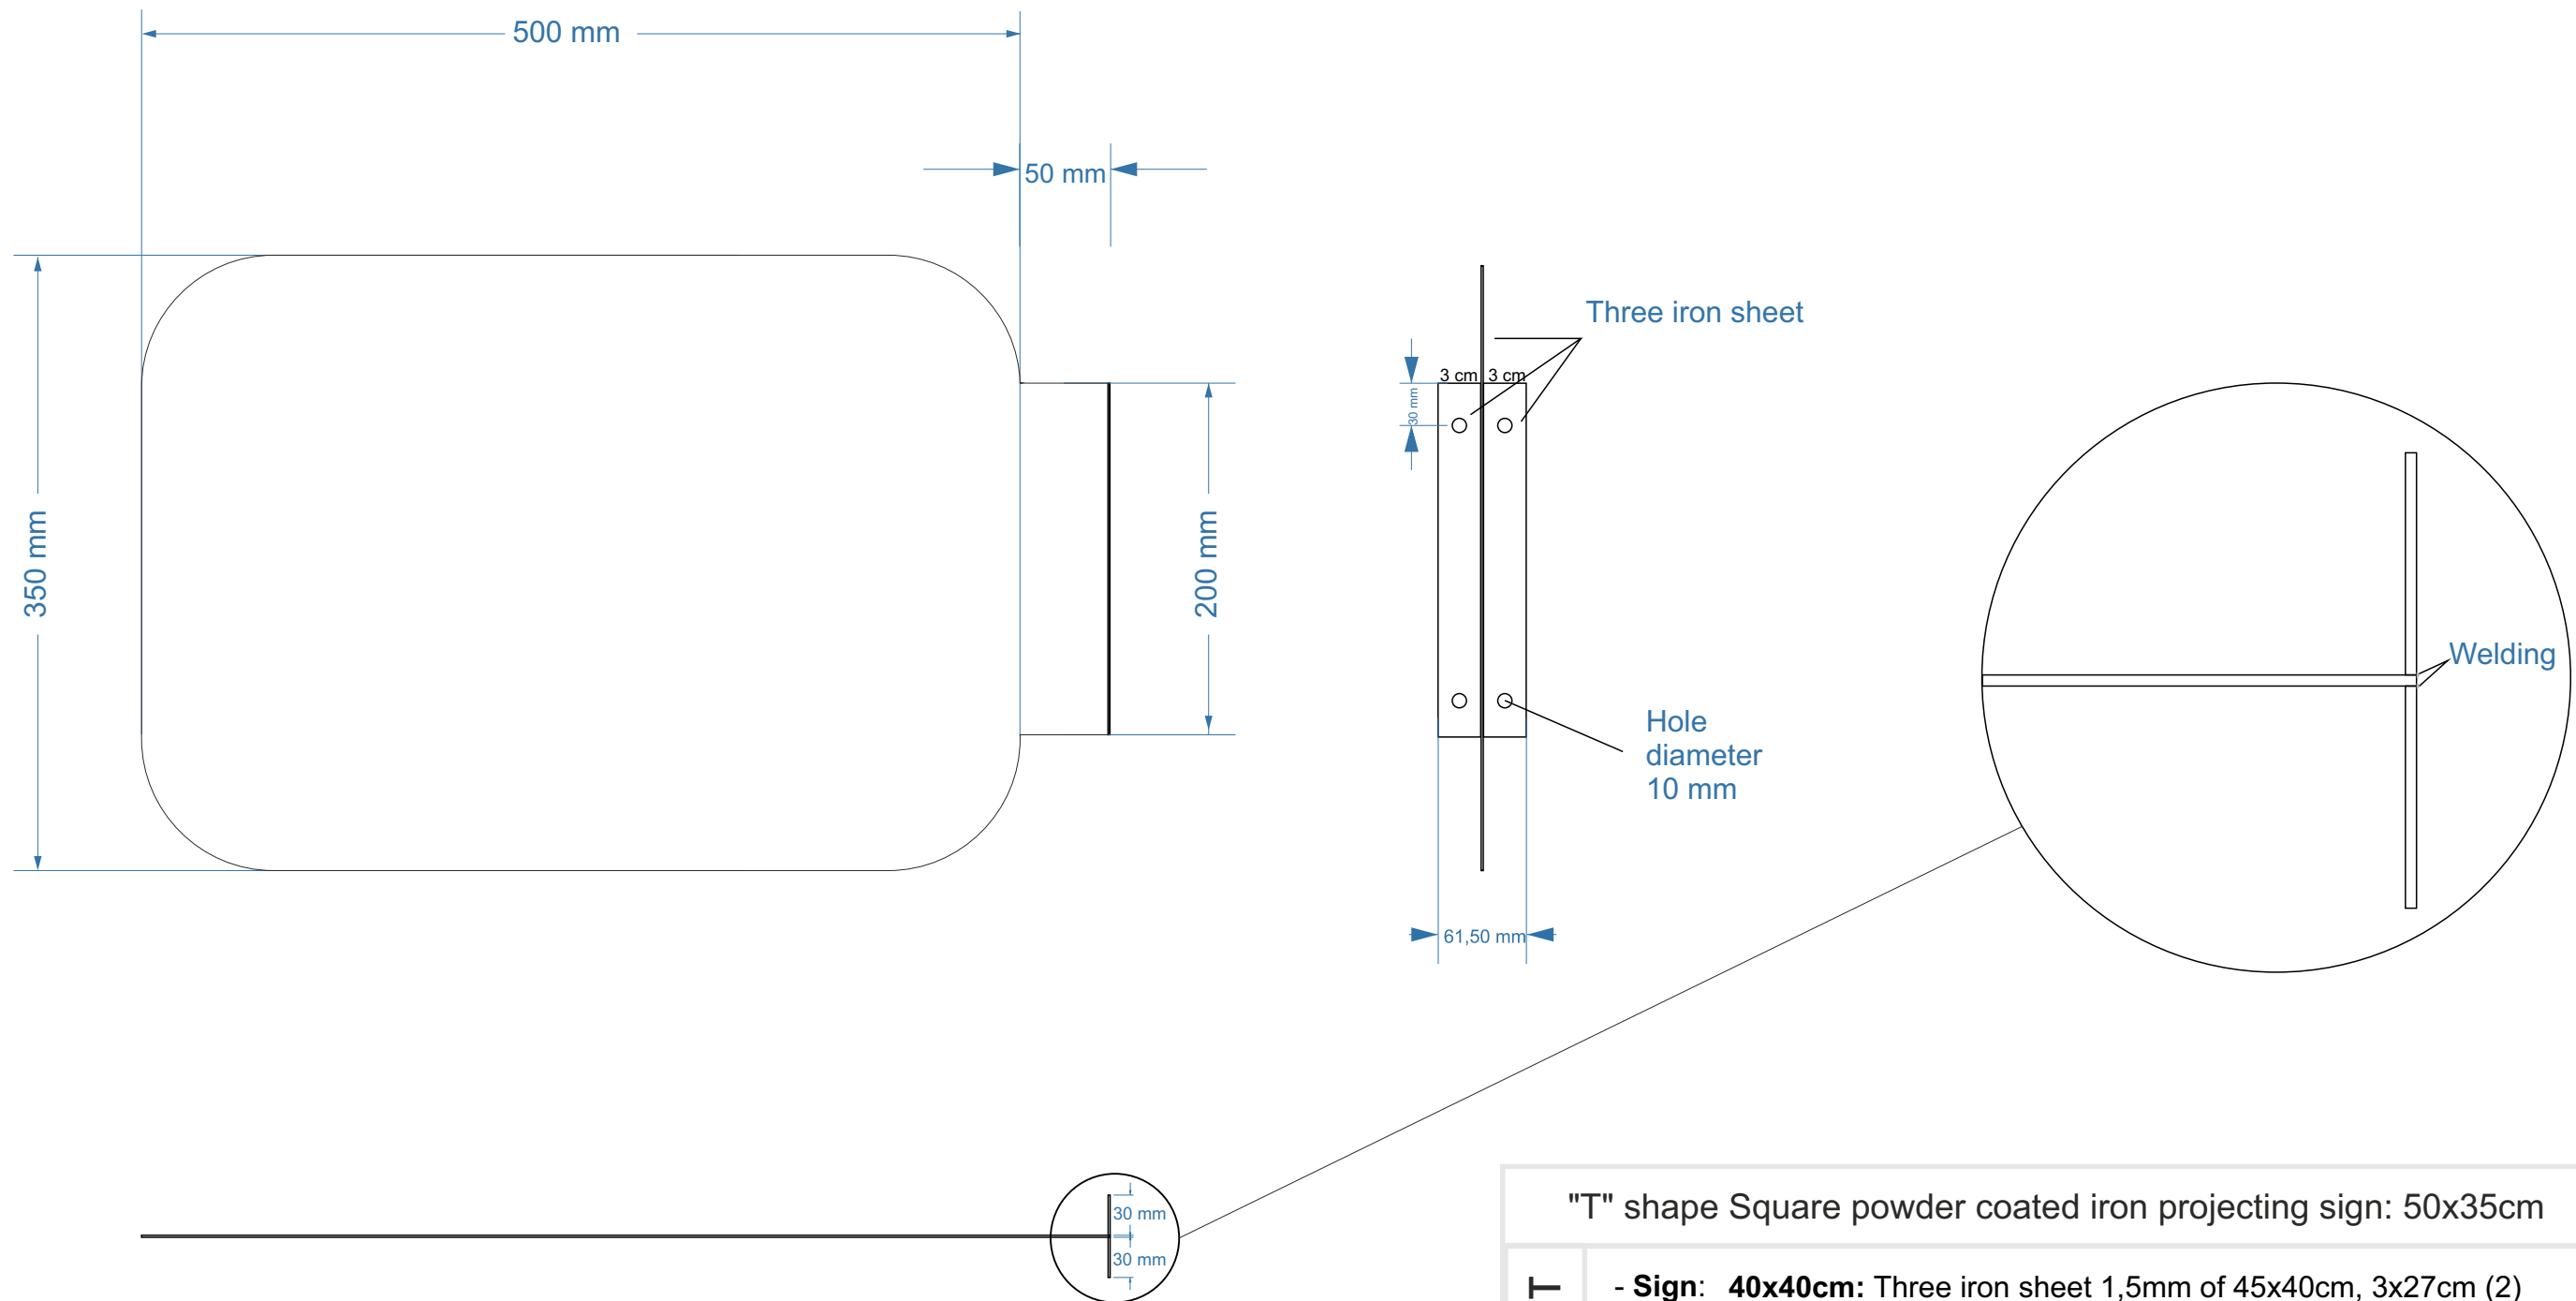

## DATA SHEET

- **Sign: 40x40cm:** Three iron sheet 1,5mm of 45x40cm, 3x27cm (2) welded for the back side.
- **50x50cm:** Three iron sheet 1,5mm of 55x50cm, 3x35cm (2) welded for the back side.
- **50x35cm:** Three iron sheet 1,5mm of 55x35cm, 3x20cm (2) welded for the back side.
- **Color:** White with Powder Coating.