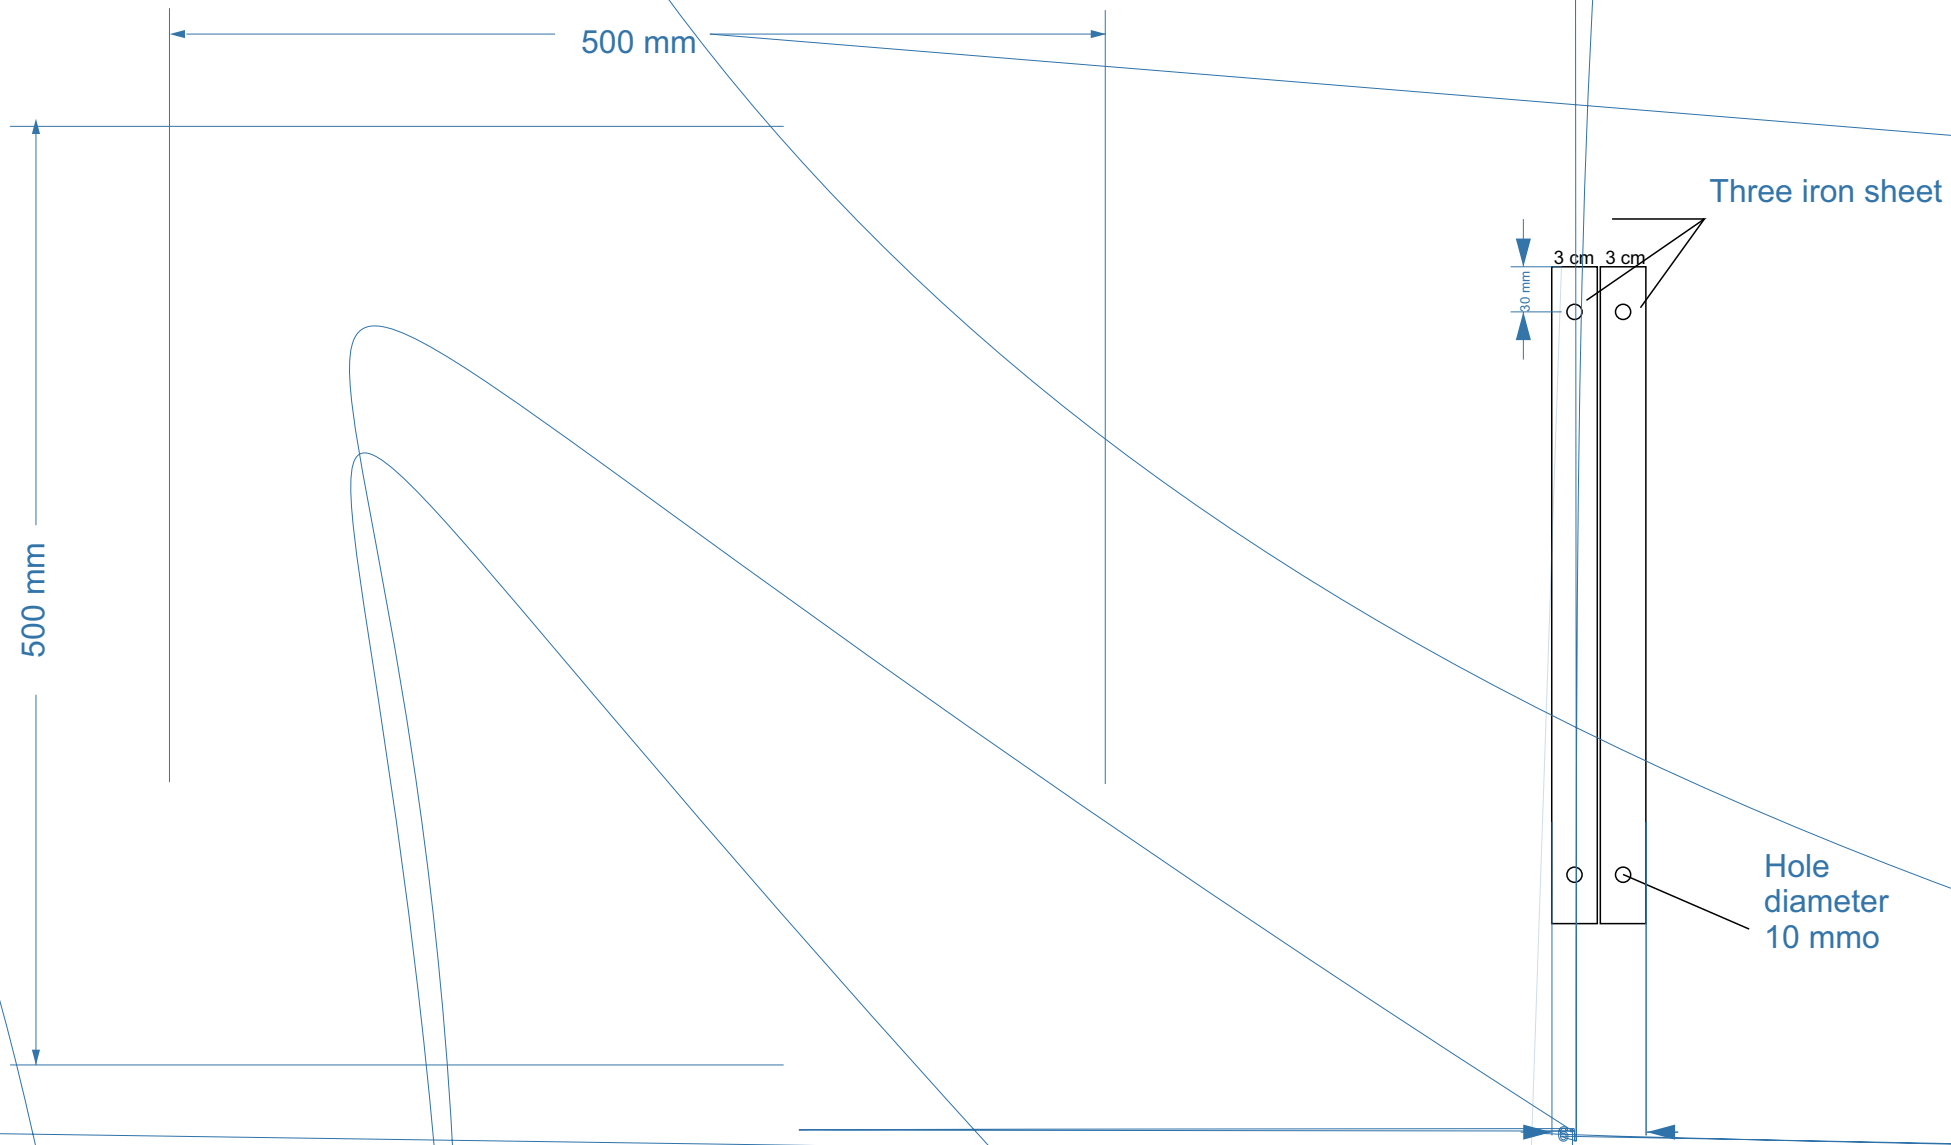

## DATA SHEET

- **Sign: 40x40cm:** Three iron sheet 1,5mm of 45x40cm, 3x27cm (2) welded for the back side.
- **50x50cm:** Three iron sheet 1,5mm of 55x50cm, 3x35cm (2) welded for the back side.
- **50x35cm:** Three iron sheet 1,5mm of 55x35cm, 3x20cm (2) welded for the back side.
- **Color:** White with Powder Coating.