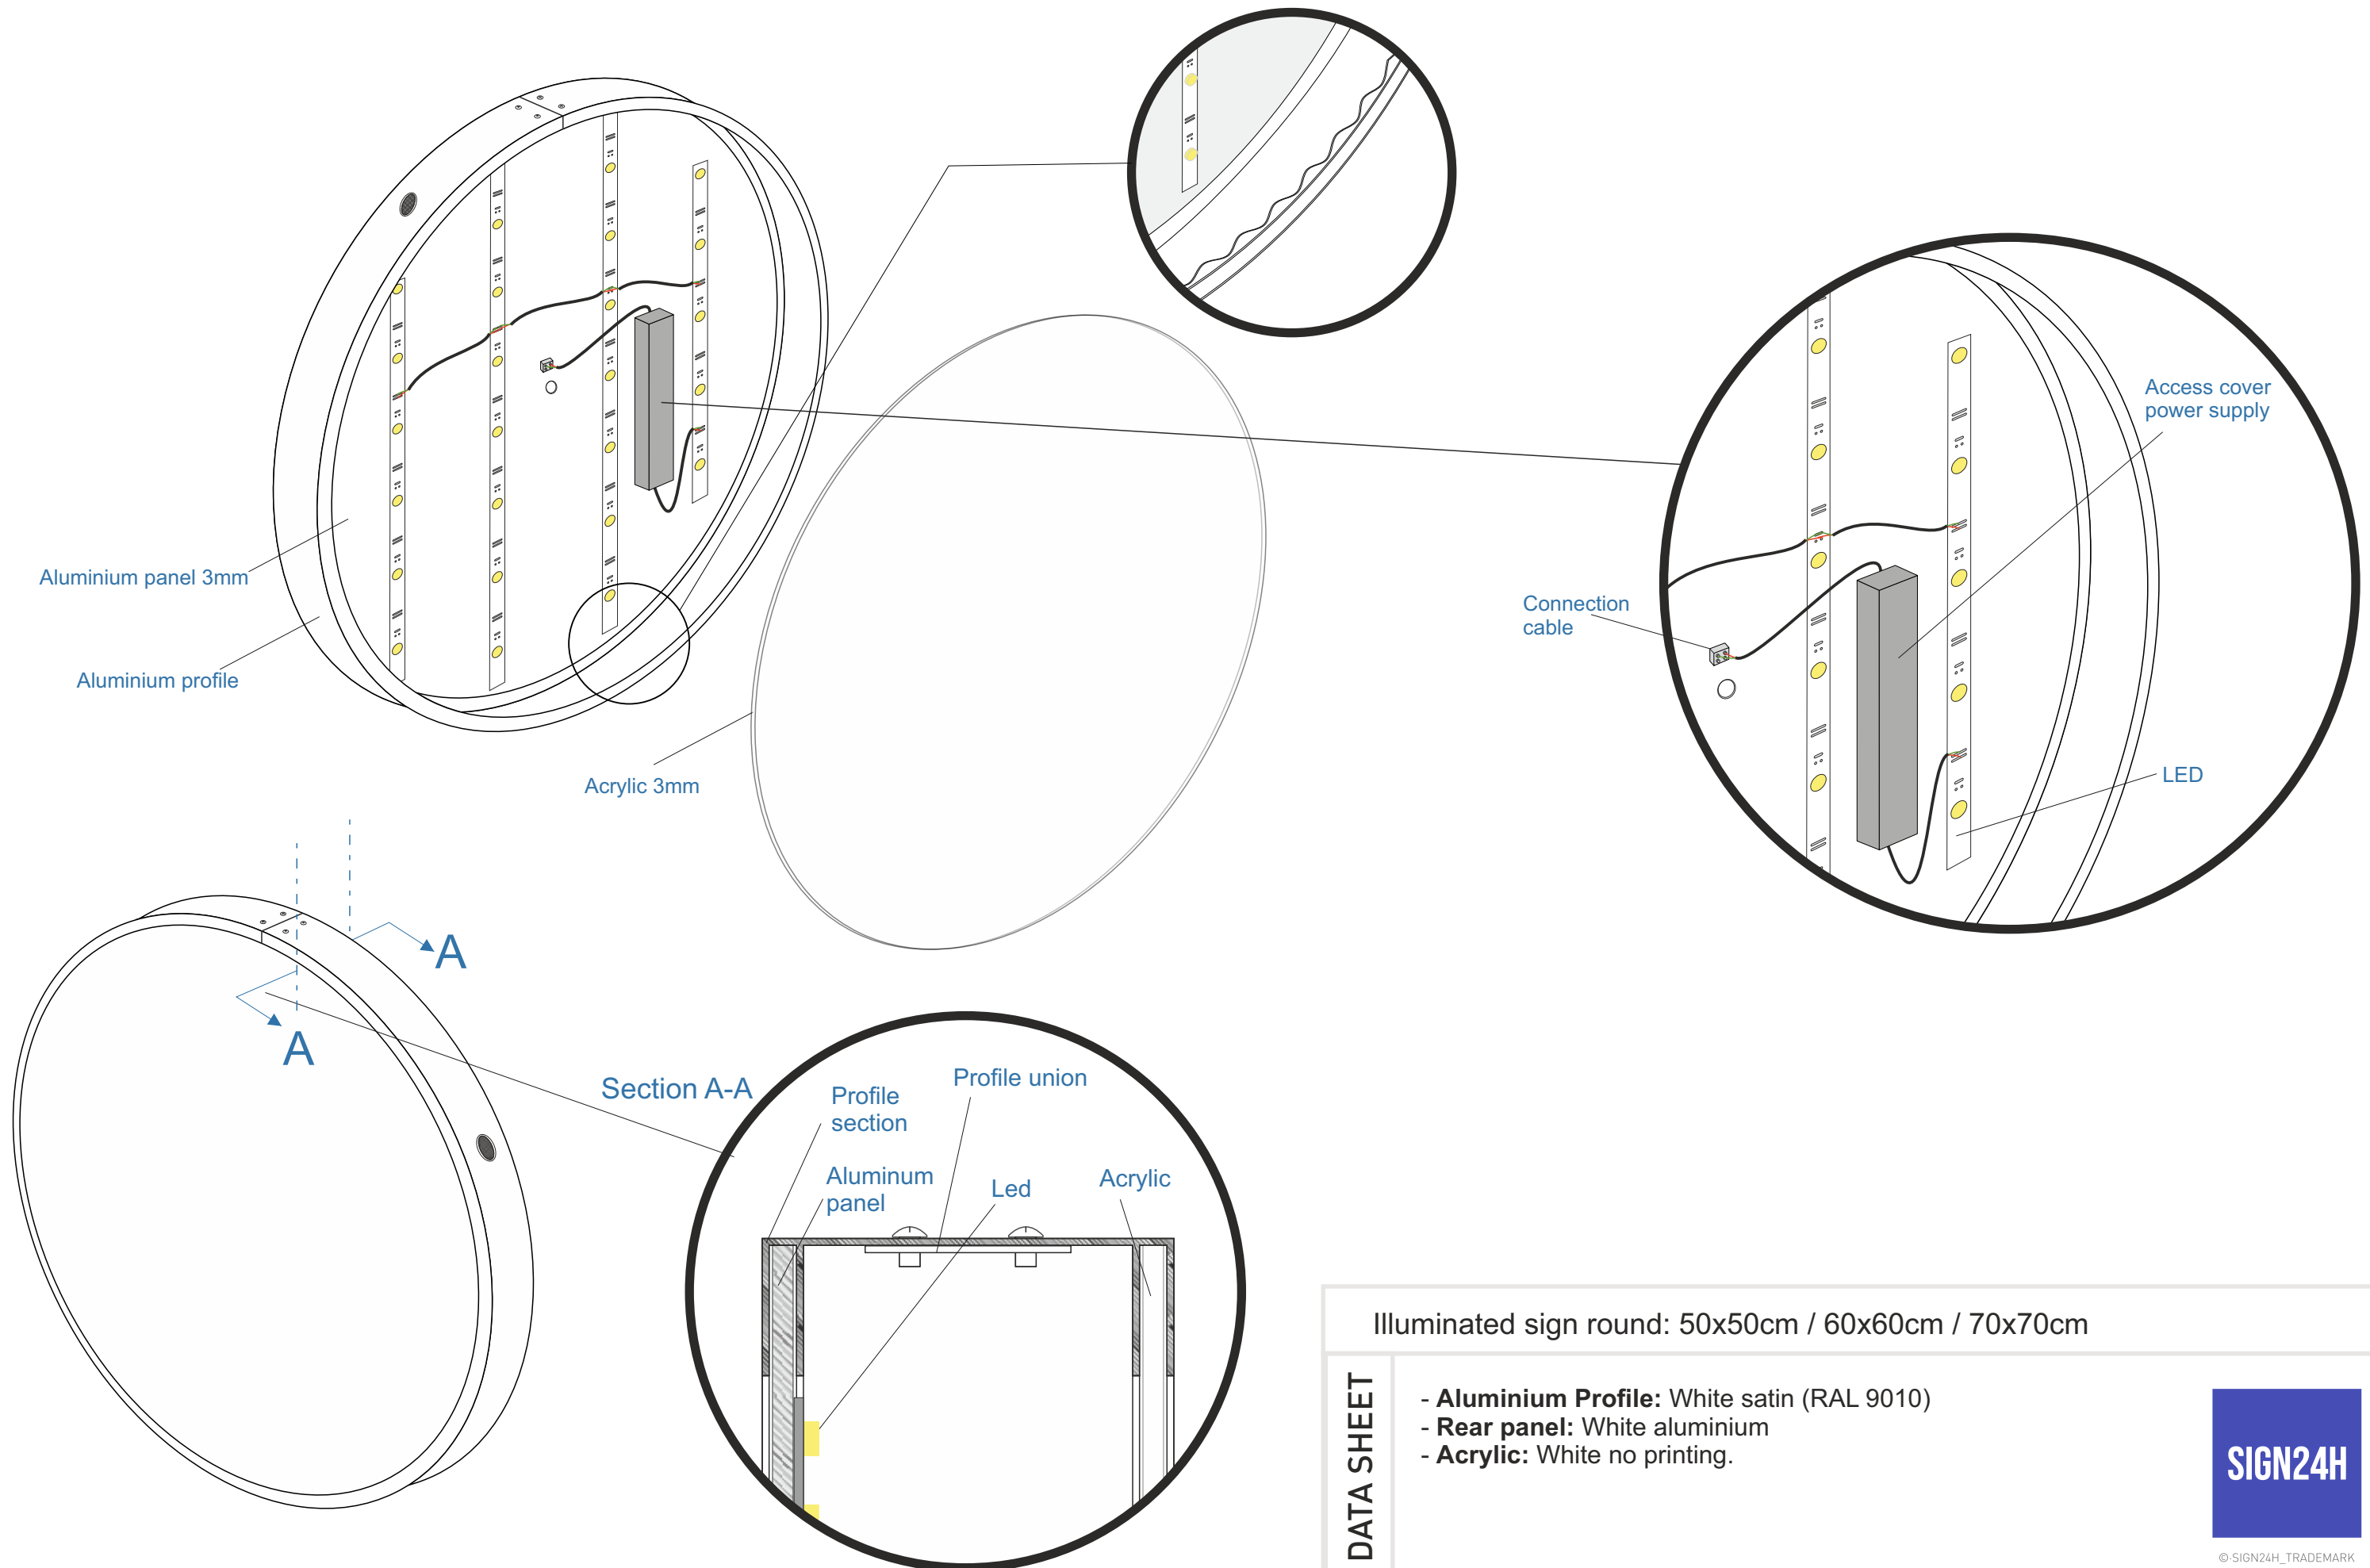

Illuminated sign round: 50x50cm / 60x60cm / 70x70cm

DATA SHEET

- **Aluminium Profile:** White satin (RAL 9010)
- **Rear panel:** White aluminium
- **Acrylic:** White no printing.

Illuminated sign round: 50x50cm / 60x60cm / 70x70cm

DATA SHEET

- **Aluminium Profile:** White satin (RAL 9010)
- **Rear panel:** White aluminium
- **Acrylic:** White no printing.