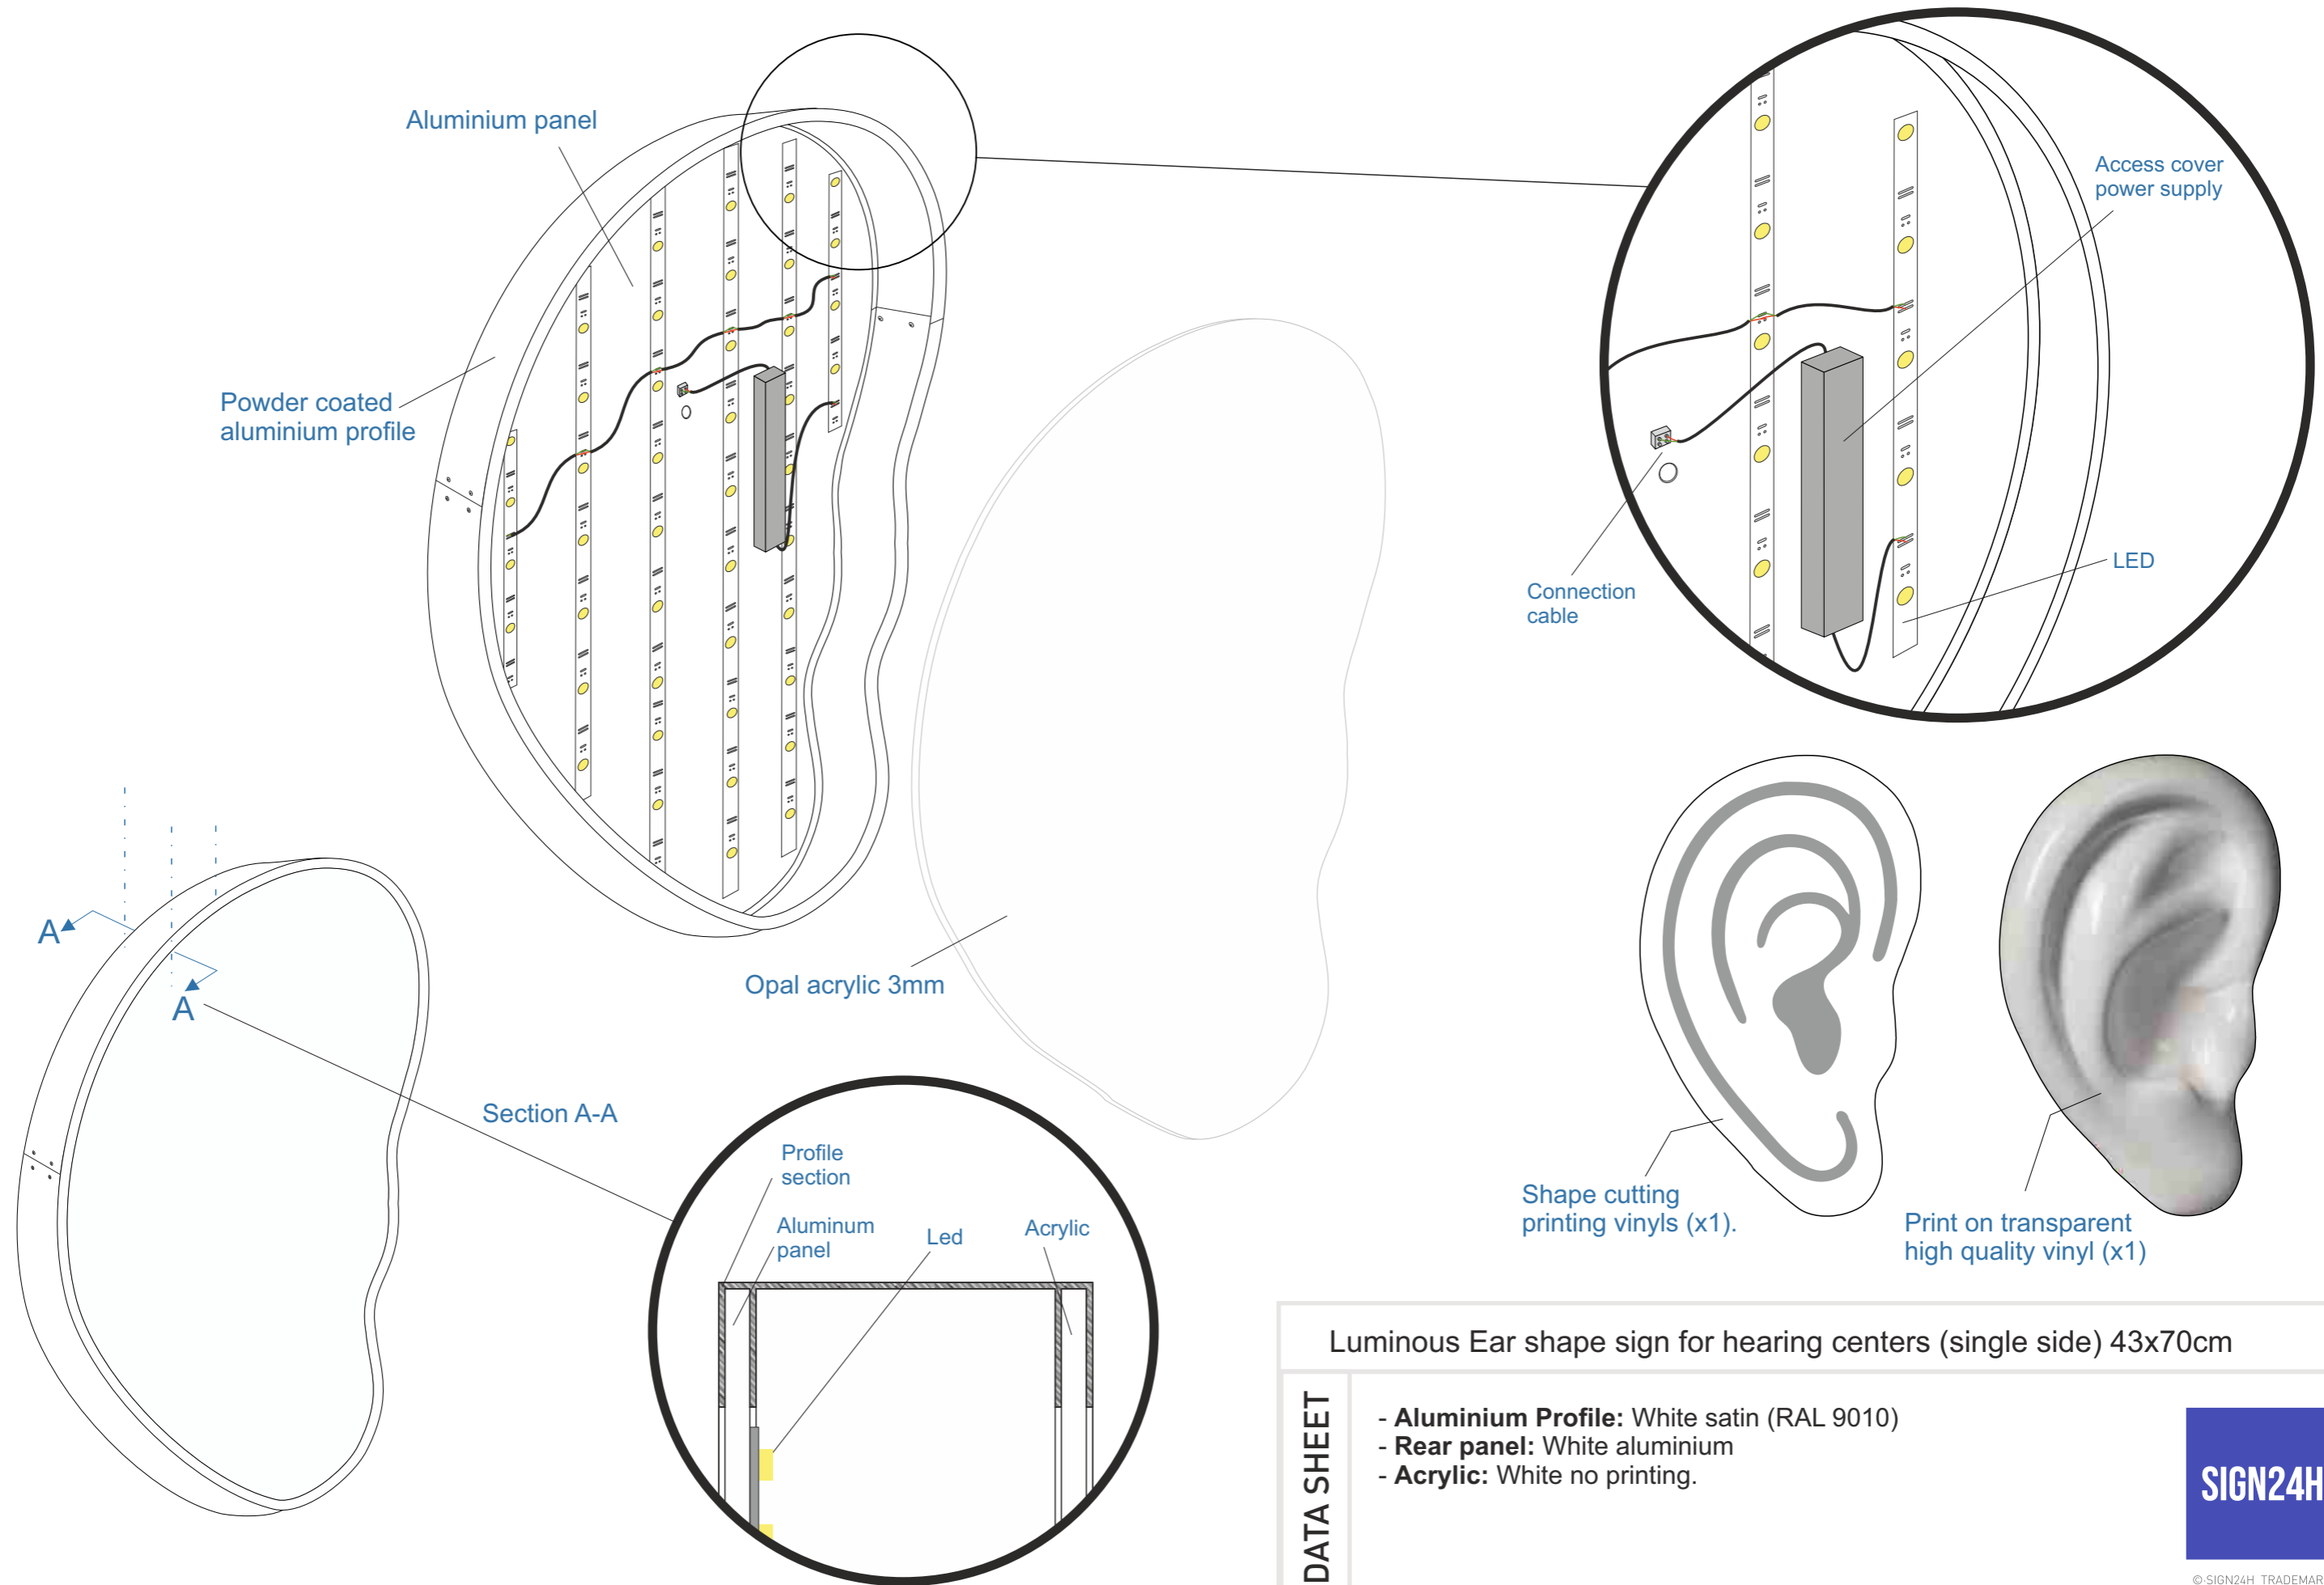

Luminous Ear shape sign for hearing centers (single side) 43x70cm

DATA SHEET

- **Aluminium Profile:** White satin (RAL 9010)
- **Rear panel:** White aluminium
- **Acrylic:** White no printing.

Luminous Ear shape sign for hearing centers (single side) 43x70cm

DATA SHEET

- **Aluminium Profile:** White satin (RAL 9010)
- **Rear panel:** White aluminium
- **Acrylic:** White no printing.