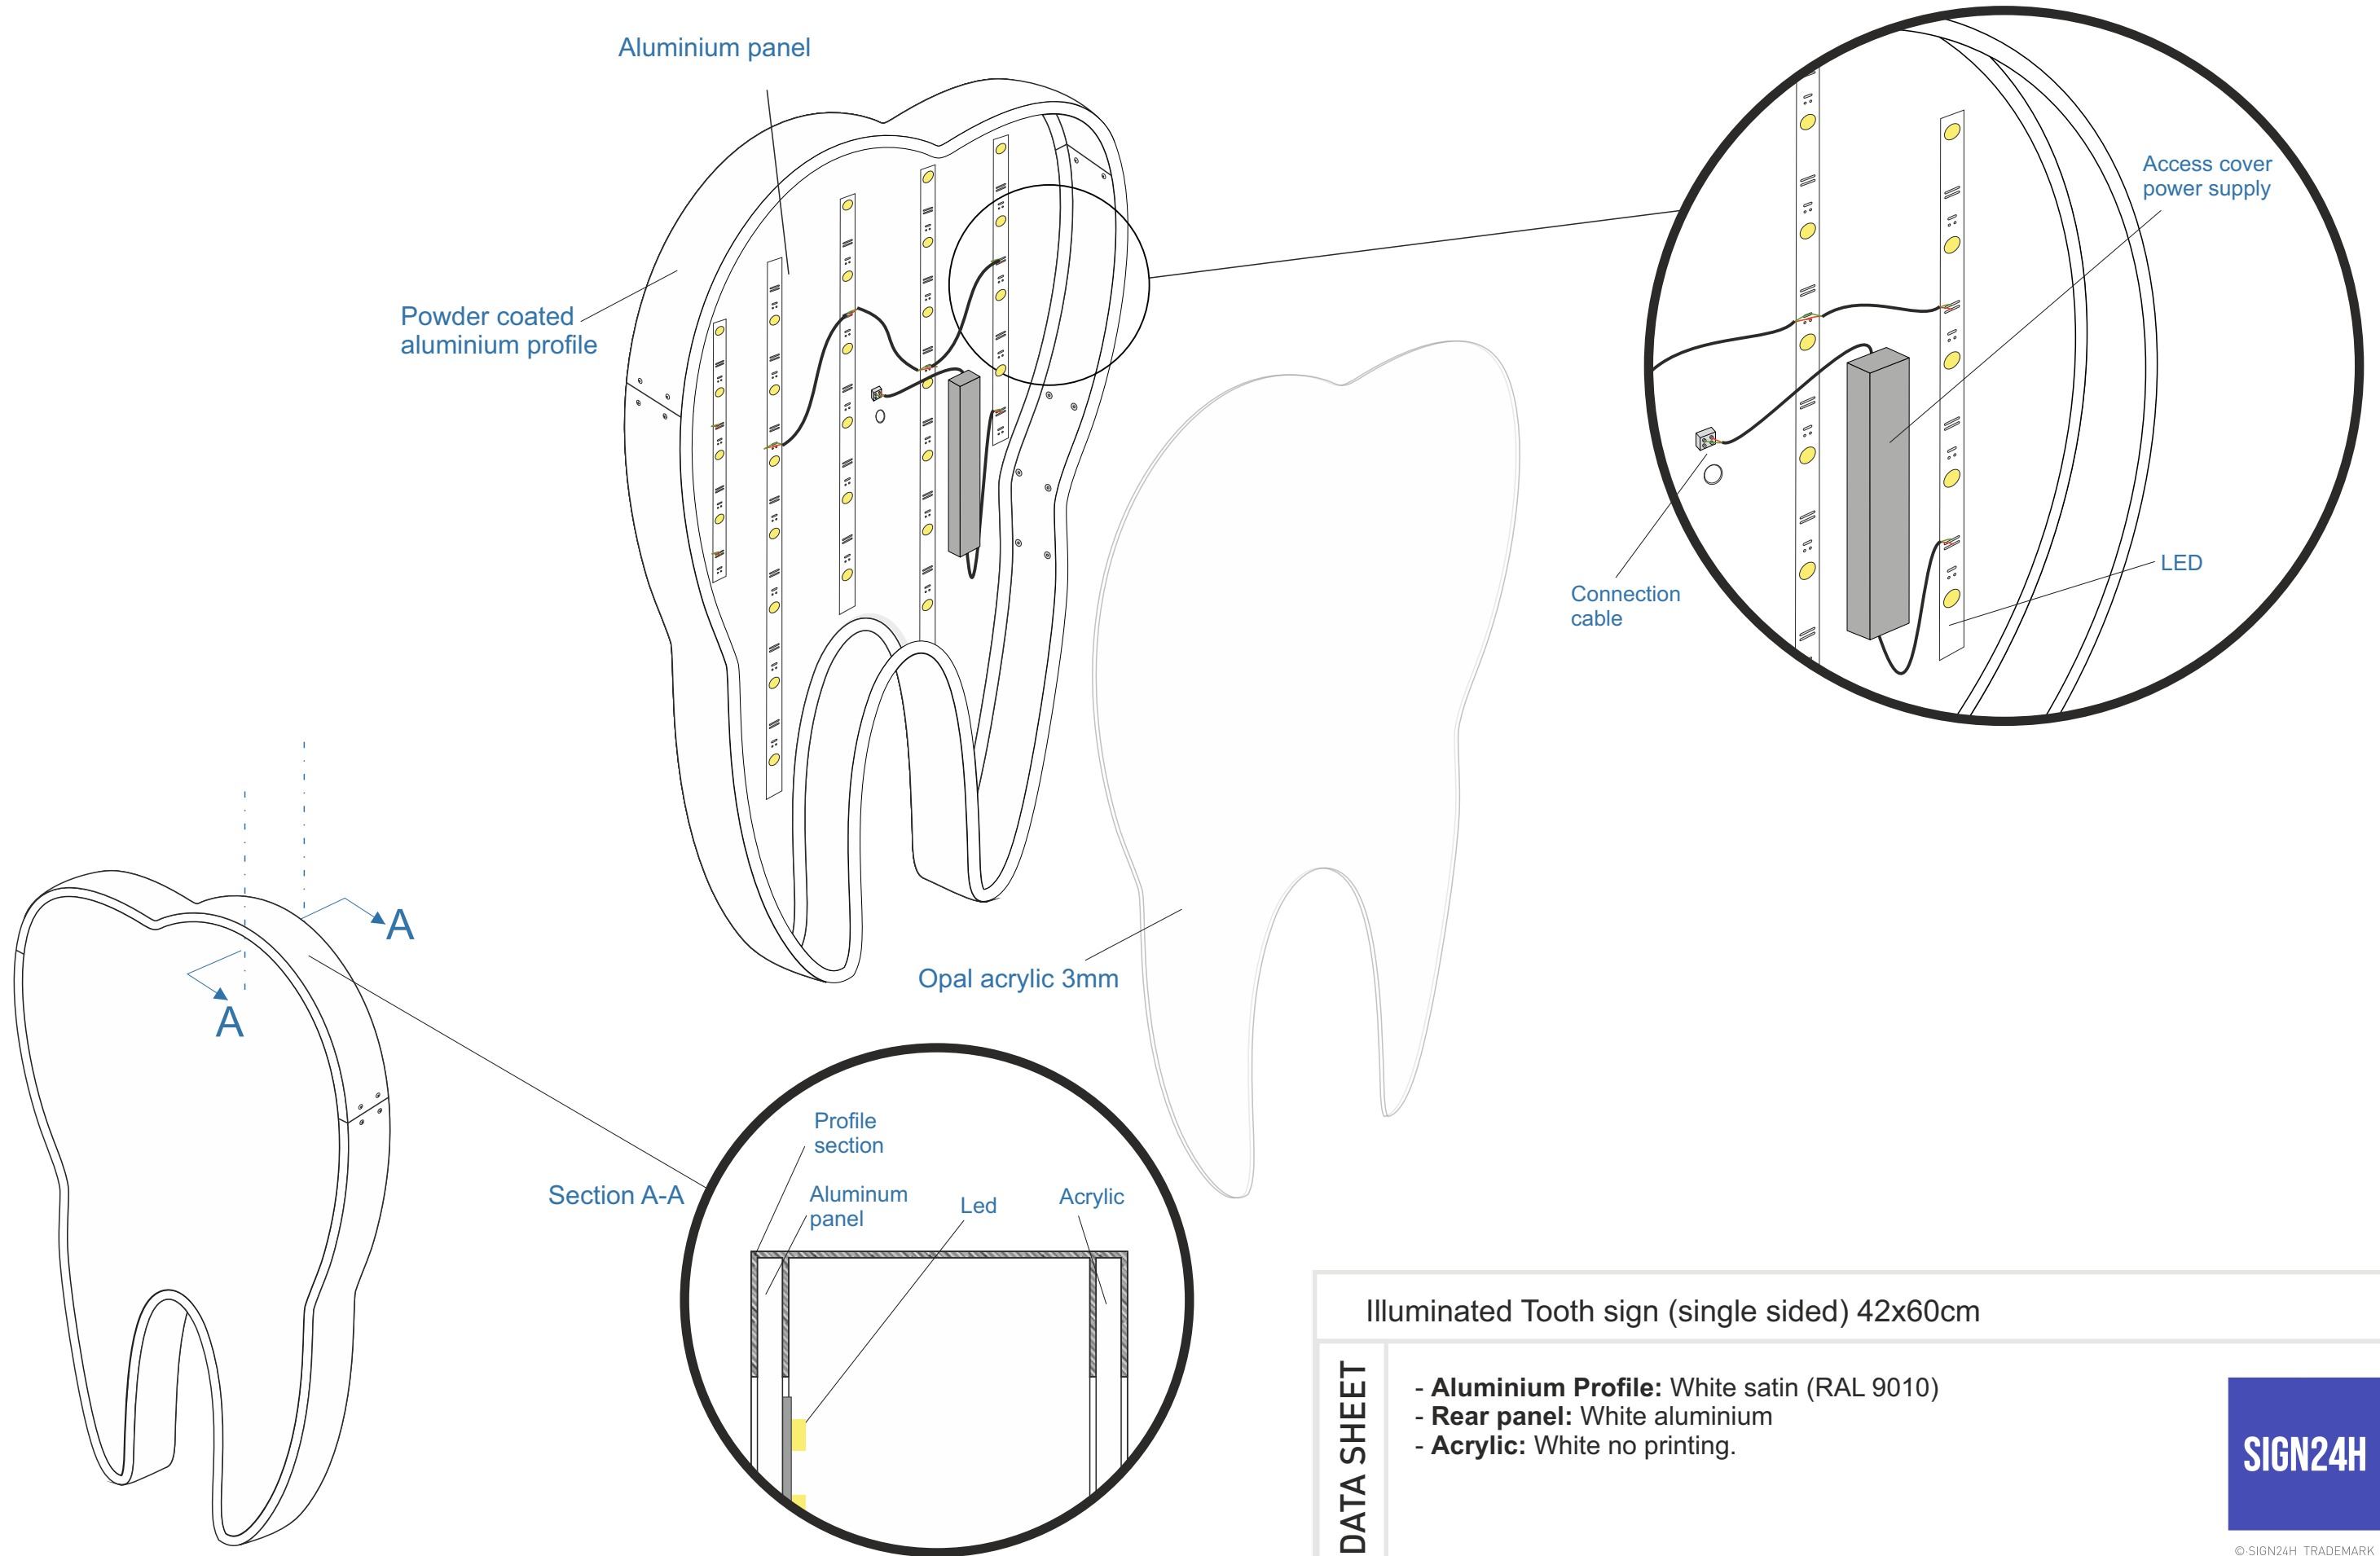

## Illuminated Tooth sign (single sided) 42x60cm

DATA SHEET

- **Aluminium Profile:** White satin (RAL 9010)
- **Rear panel:** White aluminium
- **Acrylic:** White no printing.

SIGN24H

Illuminated Tooth sign (single sided) 42x60cm

DATA SHEET

- **Aluminium Profile:** White satin (RAL 9010)
- **Rear panel:** White aluminium
- **Acrylic:** White no printing.