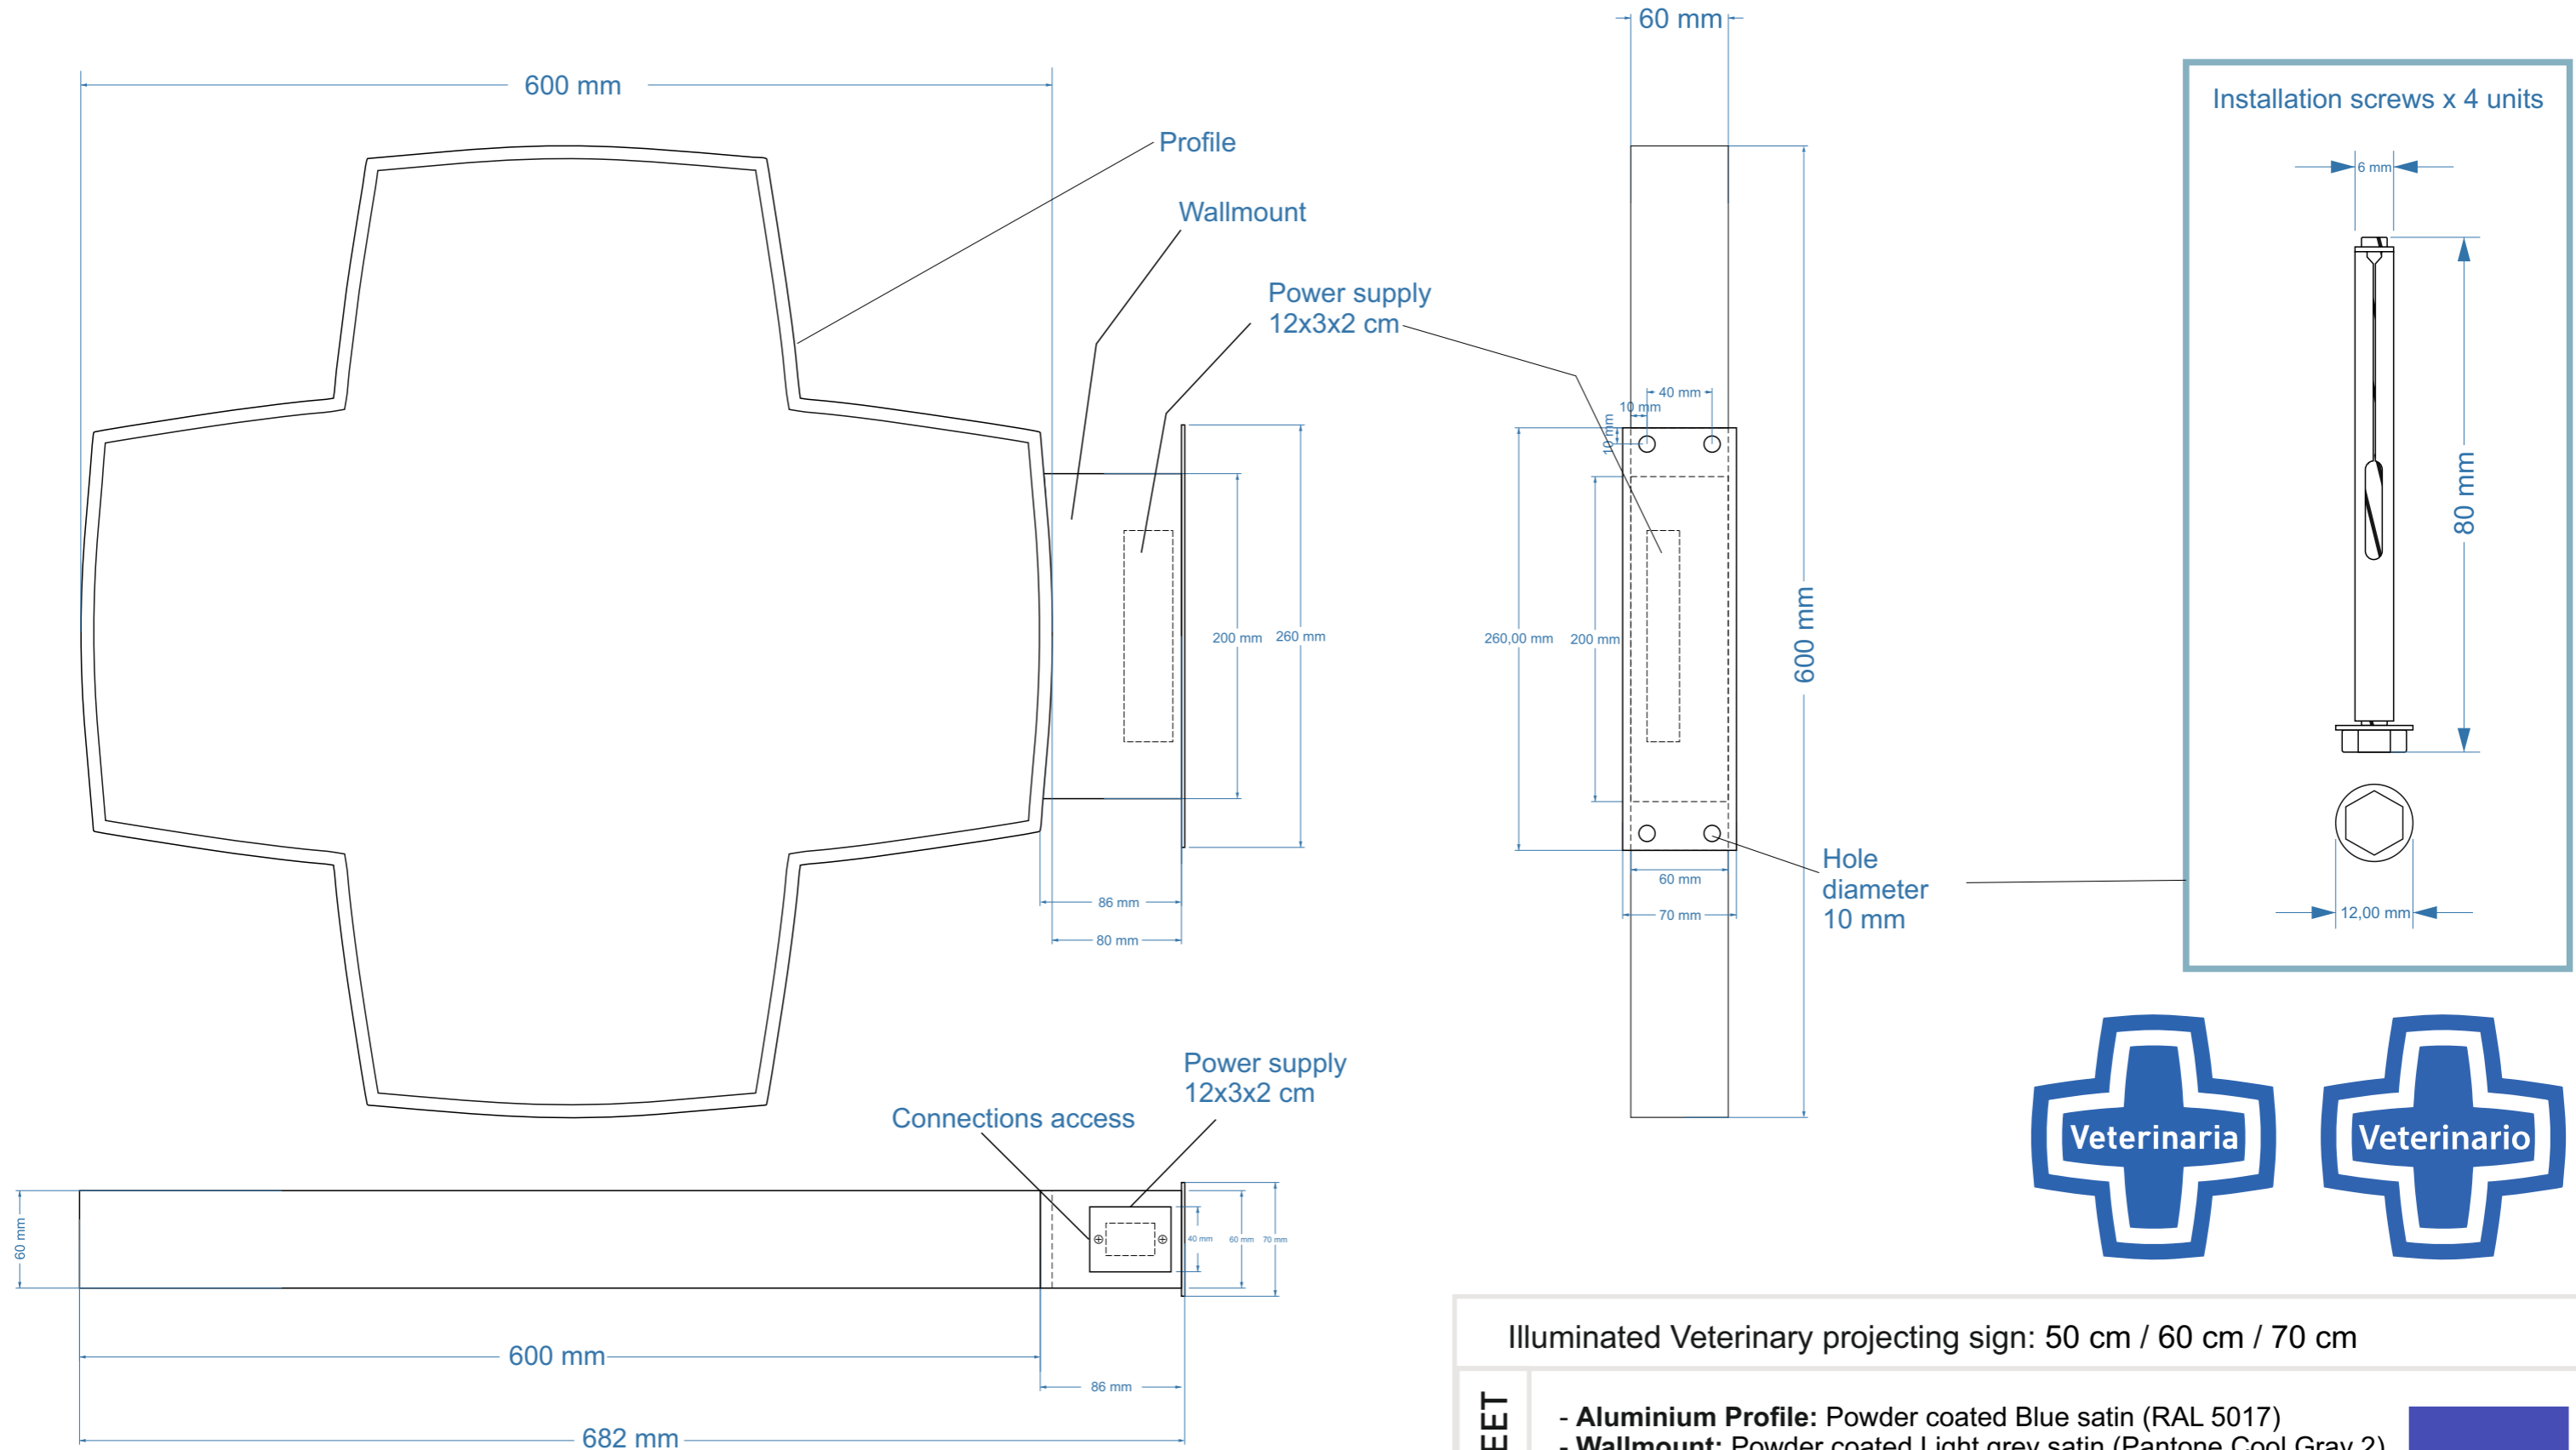

Illuminated Veterinary projecting sign: 50 cm / 60 cm / 70 cm

**DATA SHEET**

- **Aluminium Profile:** Powder coated Blue satin (RAL 5017)
- **Wallmount:** Powder coated Light grey satin (Pantone Cool Gray 2).
- **Poster:** Opal white 3 mm acrylic no printing.
- **Shape cut print vinyls.:** 2 units translucent cut vinyl. Print similar colour: Pantone 2945