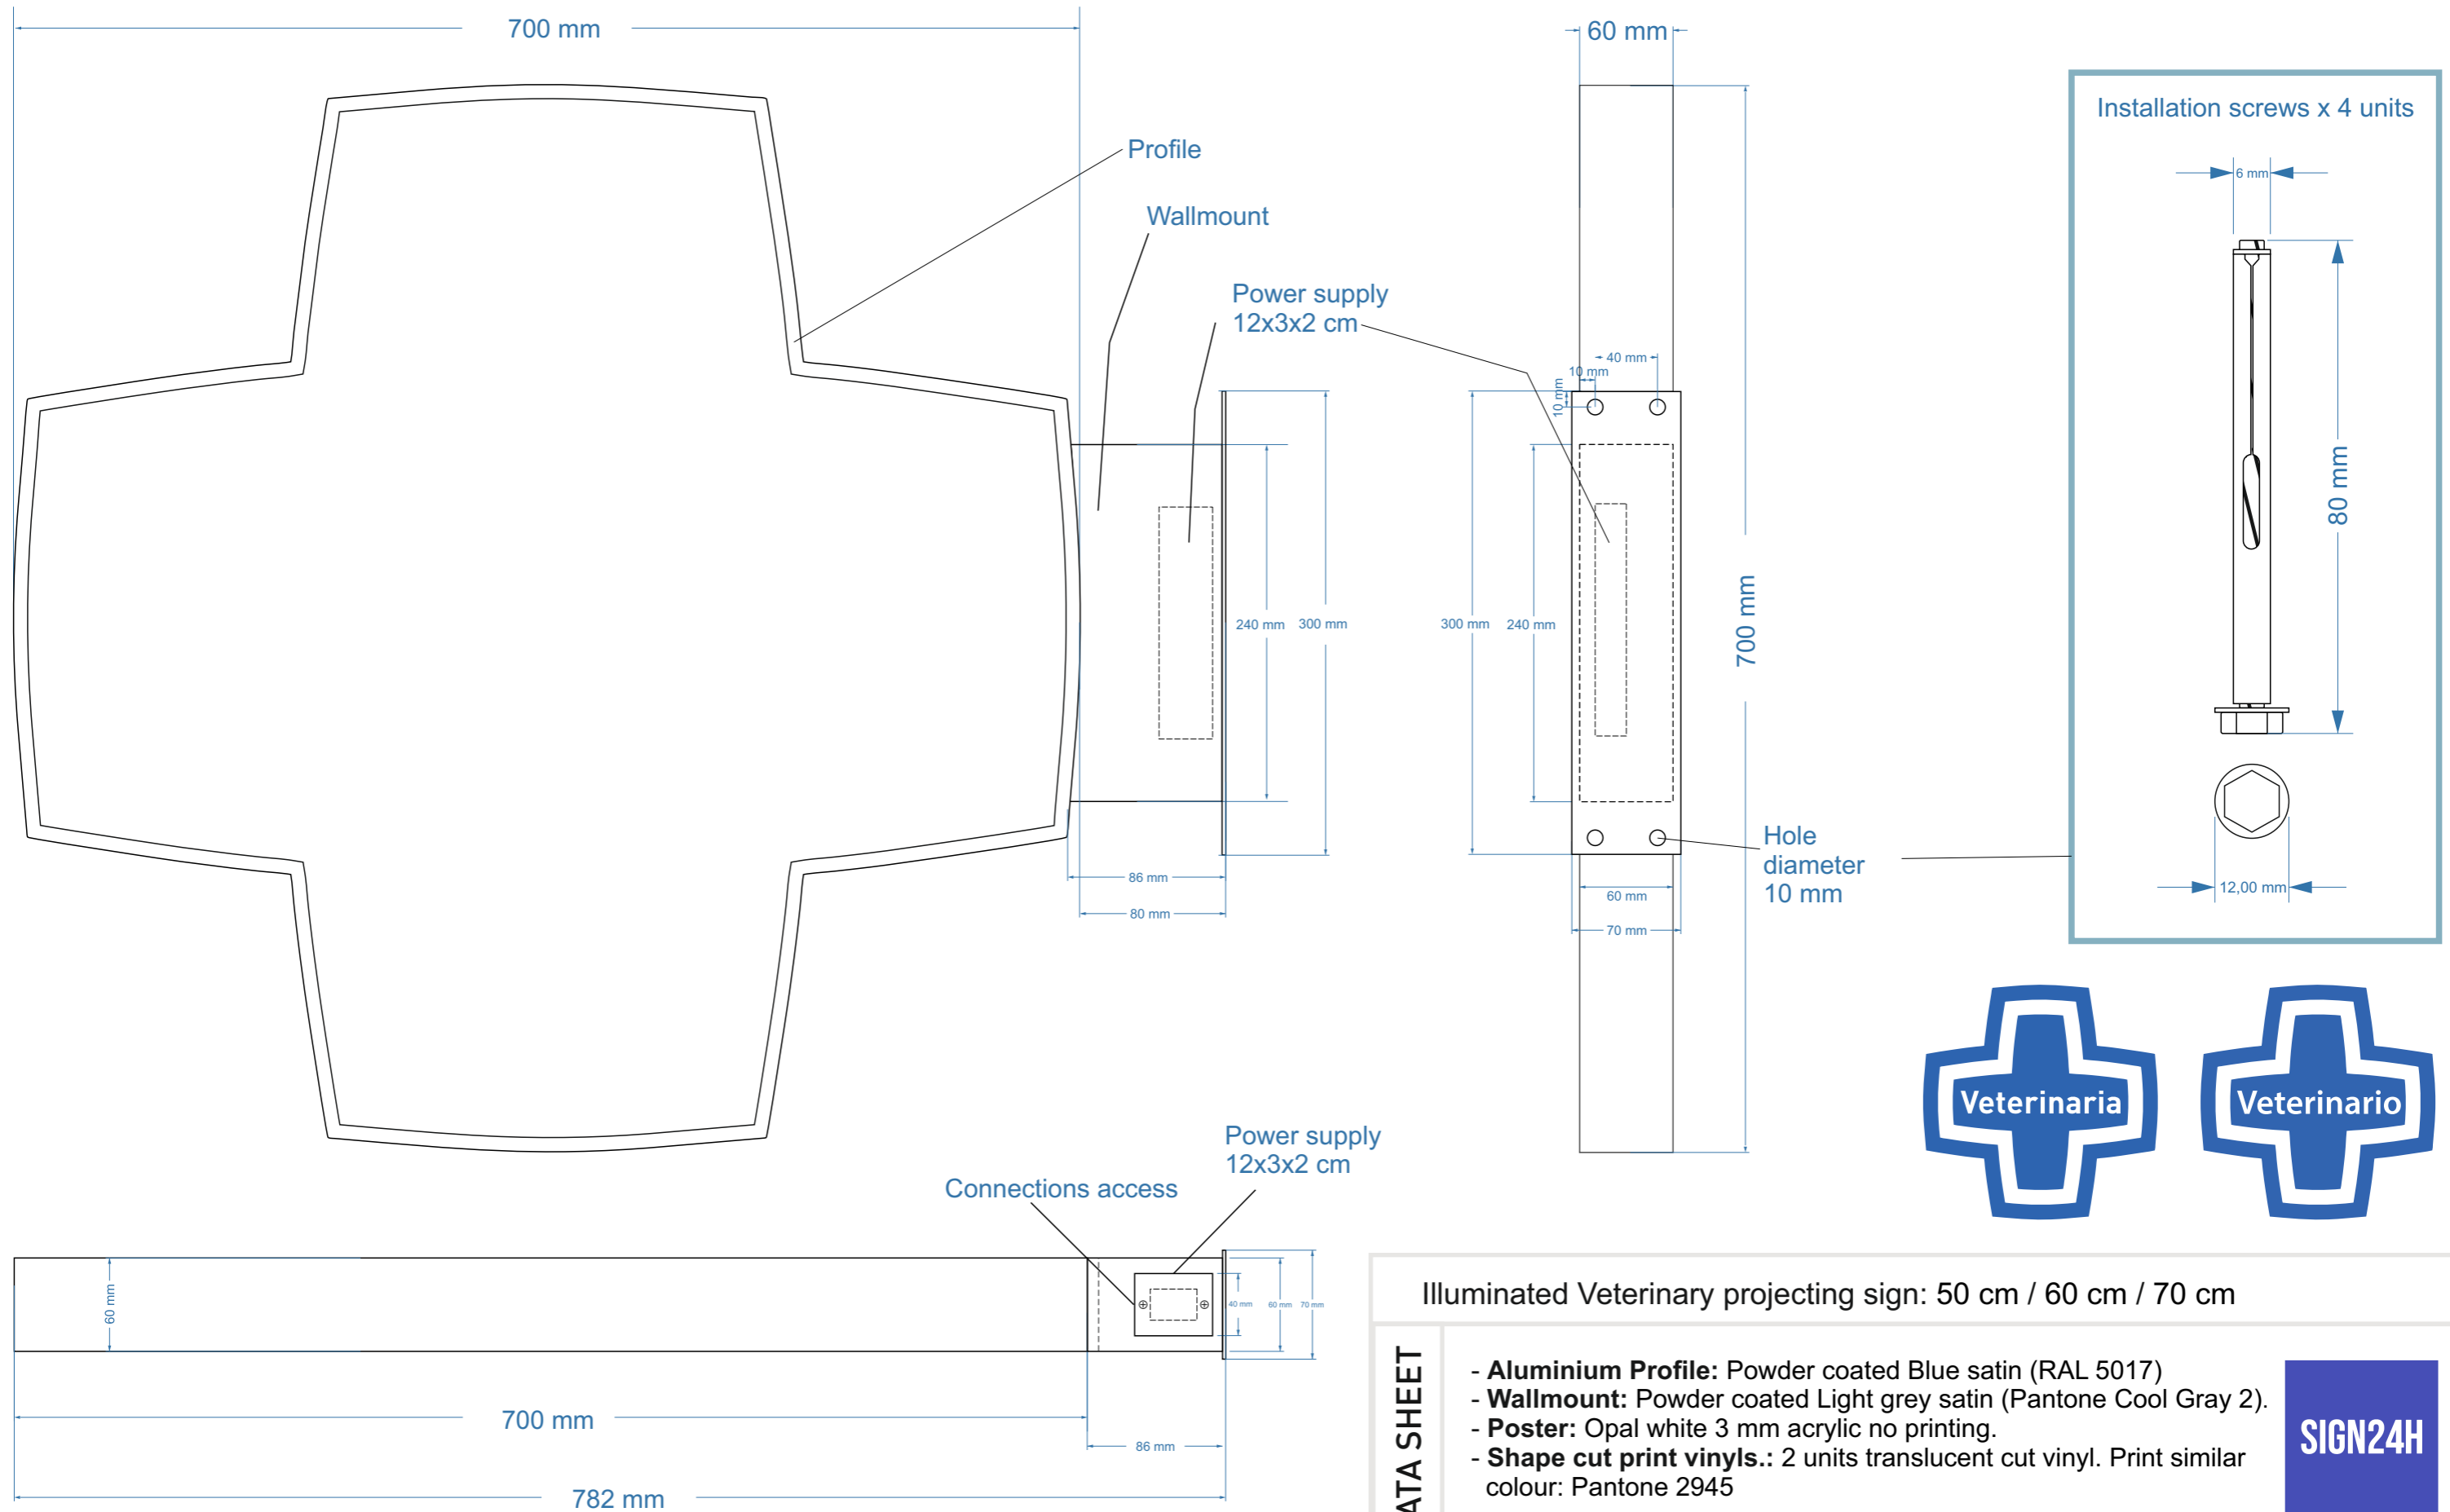

Illuminated Veterinary projecting sign: 50 cm / 60 cm / 70 cm

**DATA SHEET**

- **Aluminium Profile:** Powder coated Blue satin (RAL 5017)
- **Wallmount:** Powder coated Light grey satin (Pantone Cool Gray 2).
- **Poster:** Opal white 3 mm acrylic no printing.
- **Shape cut print vinyls.:** 2 units translucent cut vinyl. Print similar colour: Pantone 2945