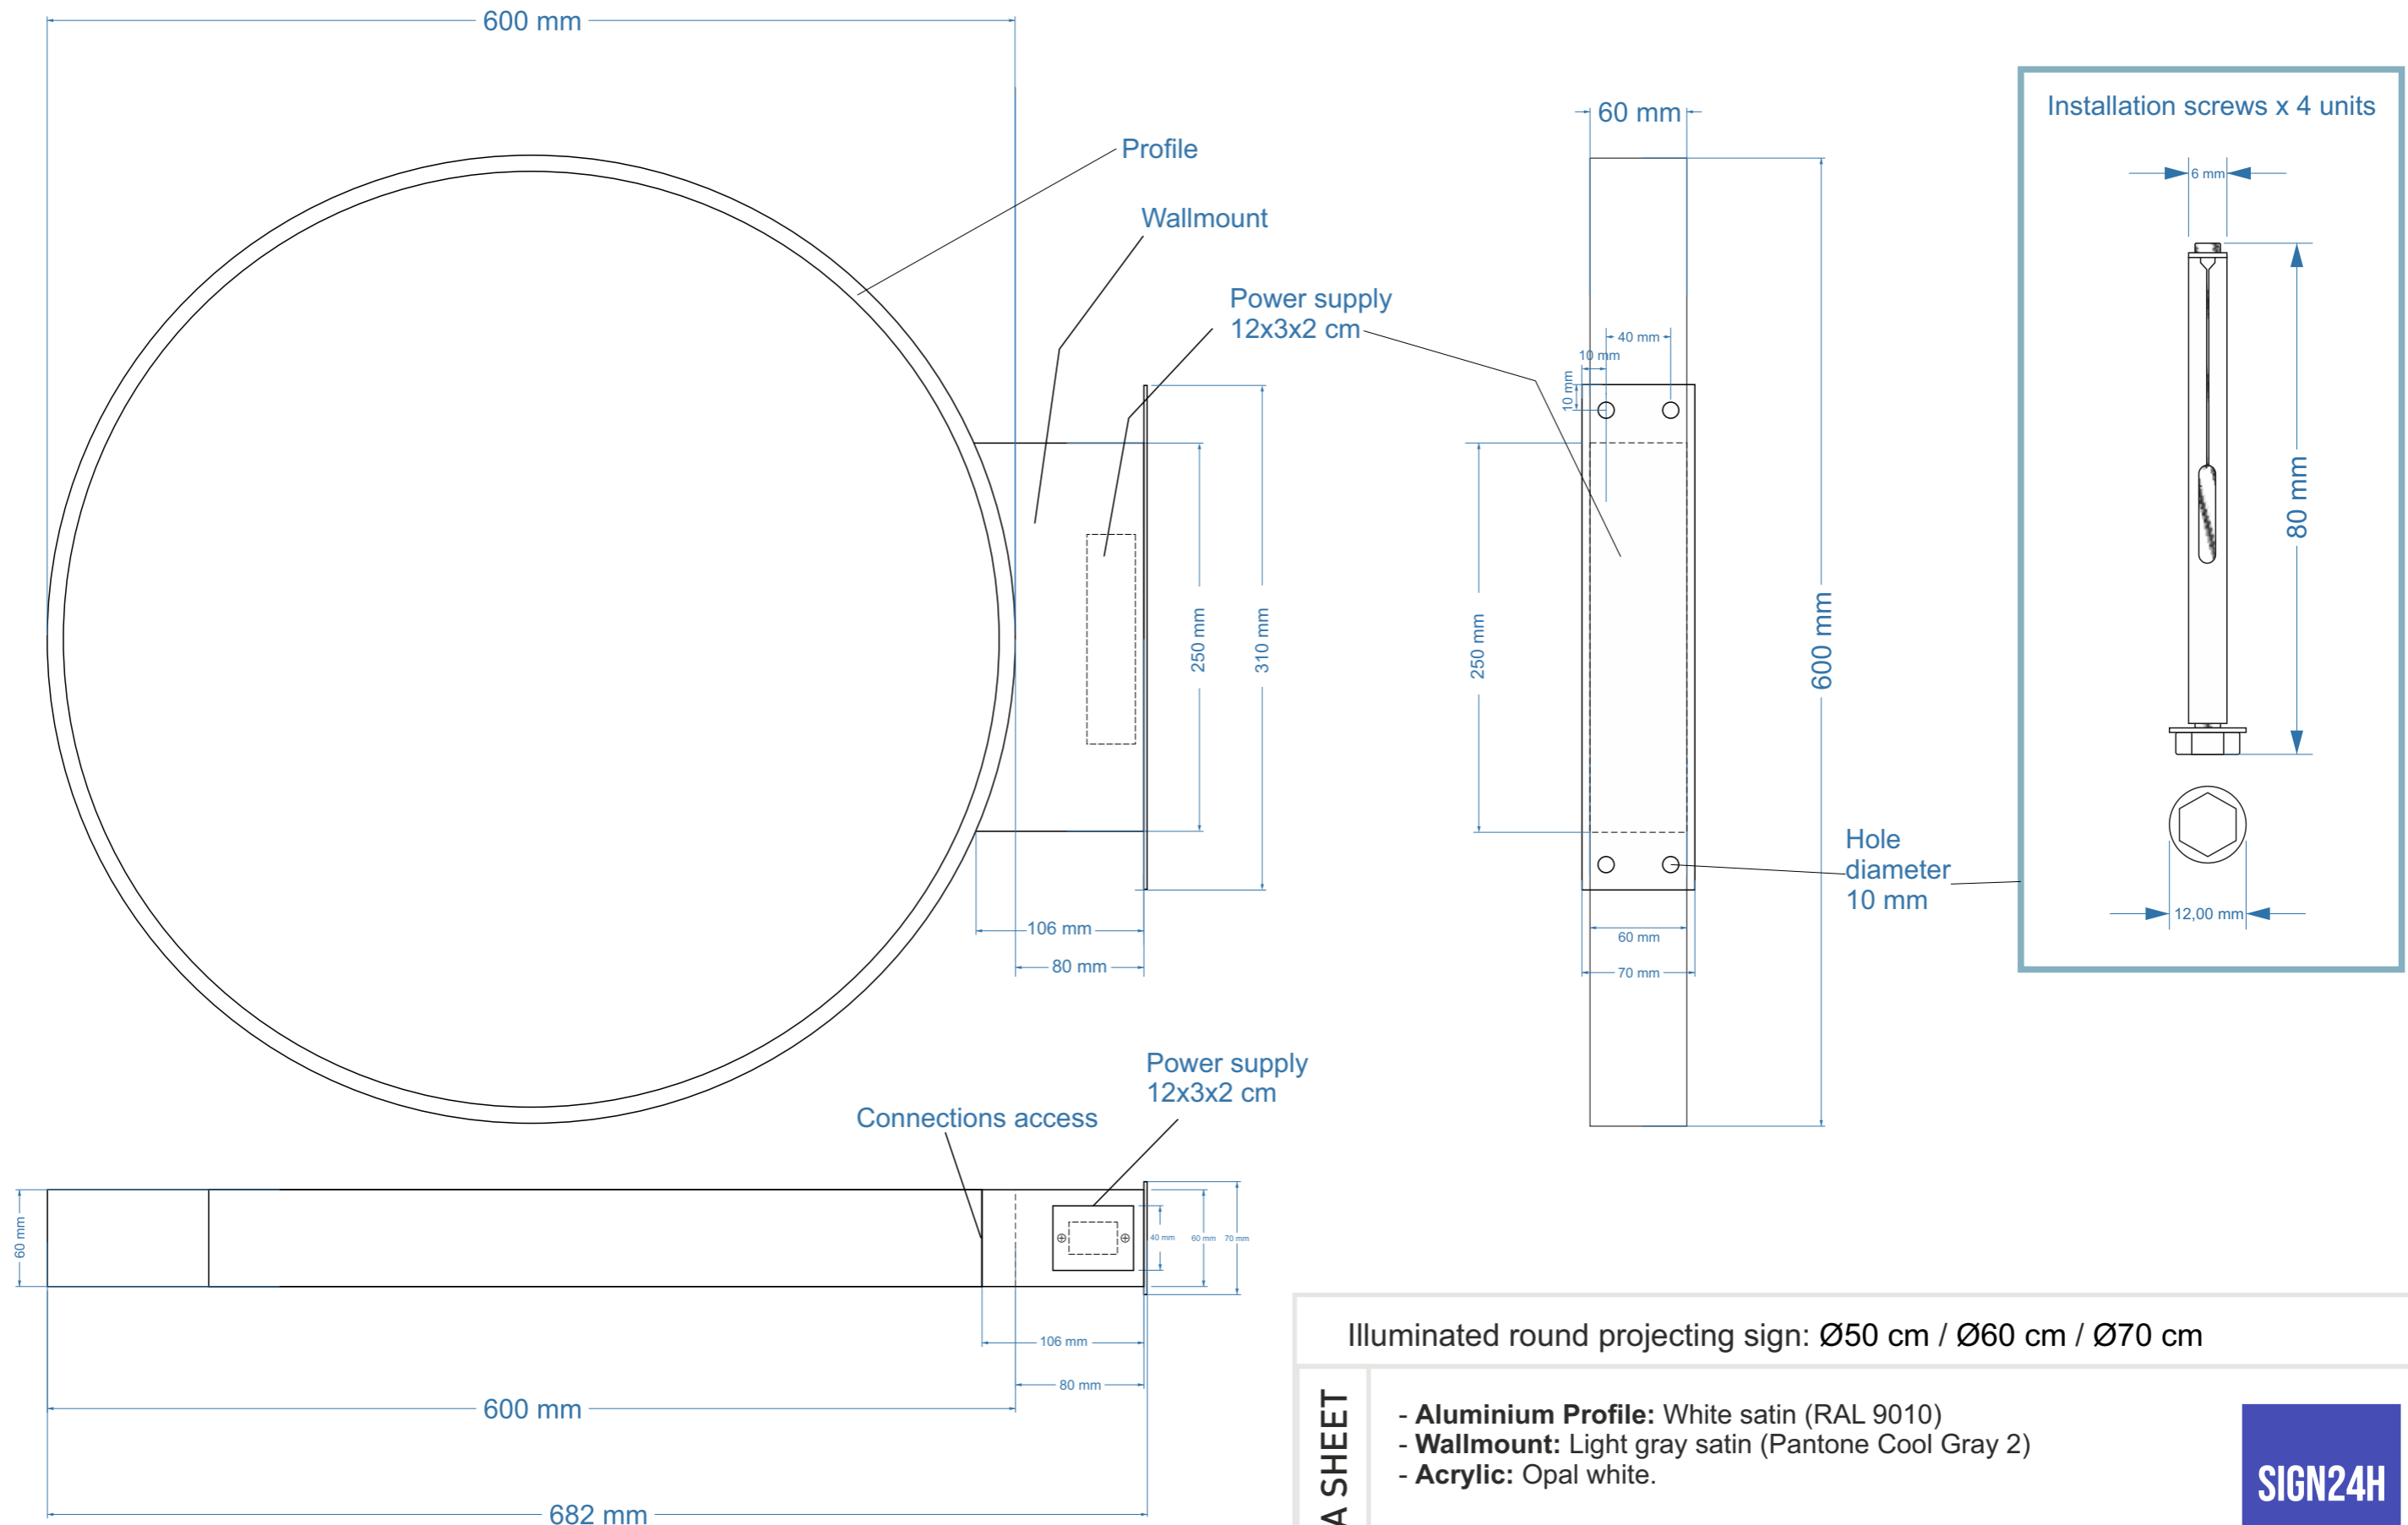

Illuminated round projecting sign: Ø50 cm / Ø60 cm / Ø70 cm

DATA SHEET

- **Aluminium Profile:** White satin (RAL 9010)
- **Wallmount:** Light gray satin (Pantone Cool Gray 2)
- **Acrylic:** Opal white.

Illuminated round projecting sign: Ø50 cm / Ø60 cm / Ø70 cm

DATA SHEET

- **Aluminium Profile:** White satin (RAL 9010)
- **Wallmount:** Light gray satin (Pantone Cool Gray 2)
- **Acrylic:** Opal white.

Illuminated round projecting sign: Ø50 cm / Ø60 cm / Ø70 cm

DATA SHEET

- **Aluminium Profile:** White satin (RAL 9010)
- **Wallmount:** Light gray satin (Pantone Cool Gray 2)
- **Acrylic:** Opal white.

Illuminated round projecting sign: Ø50 cm / Ø60 cm / Ø70 cm

DATA SHEET

- **Aluminium Profile:** White satin (RAL 9010)
- **Wallmount:** Light gray satin (Pantone Cool Gray 2)
- **Acrylic:** Opal white.