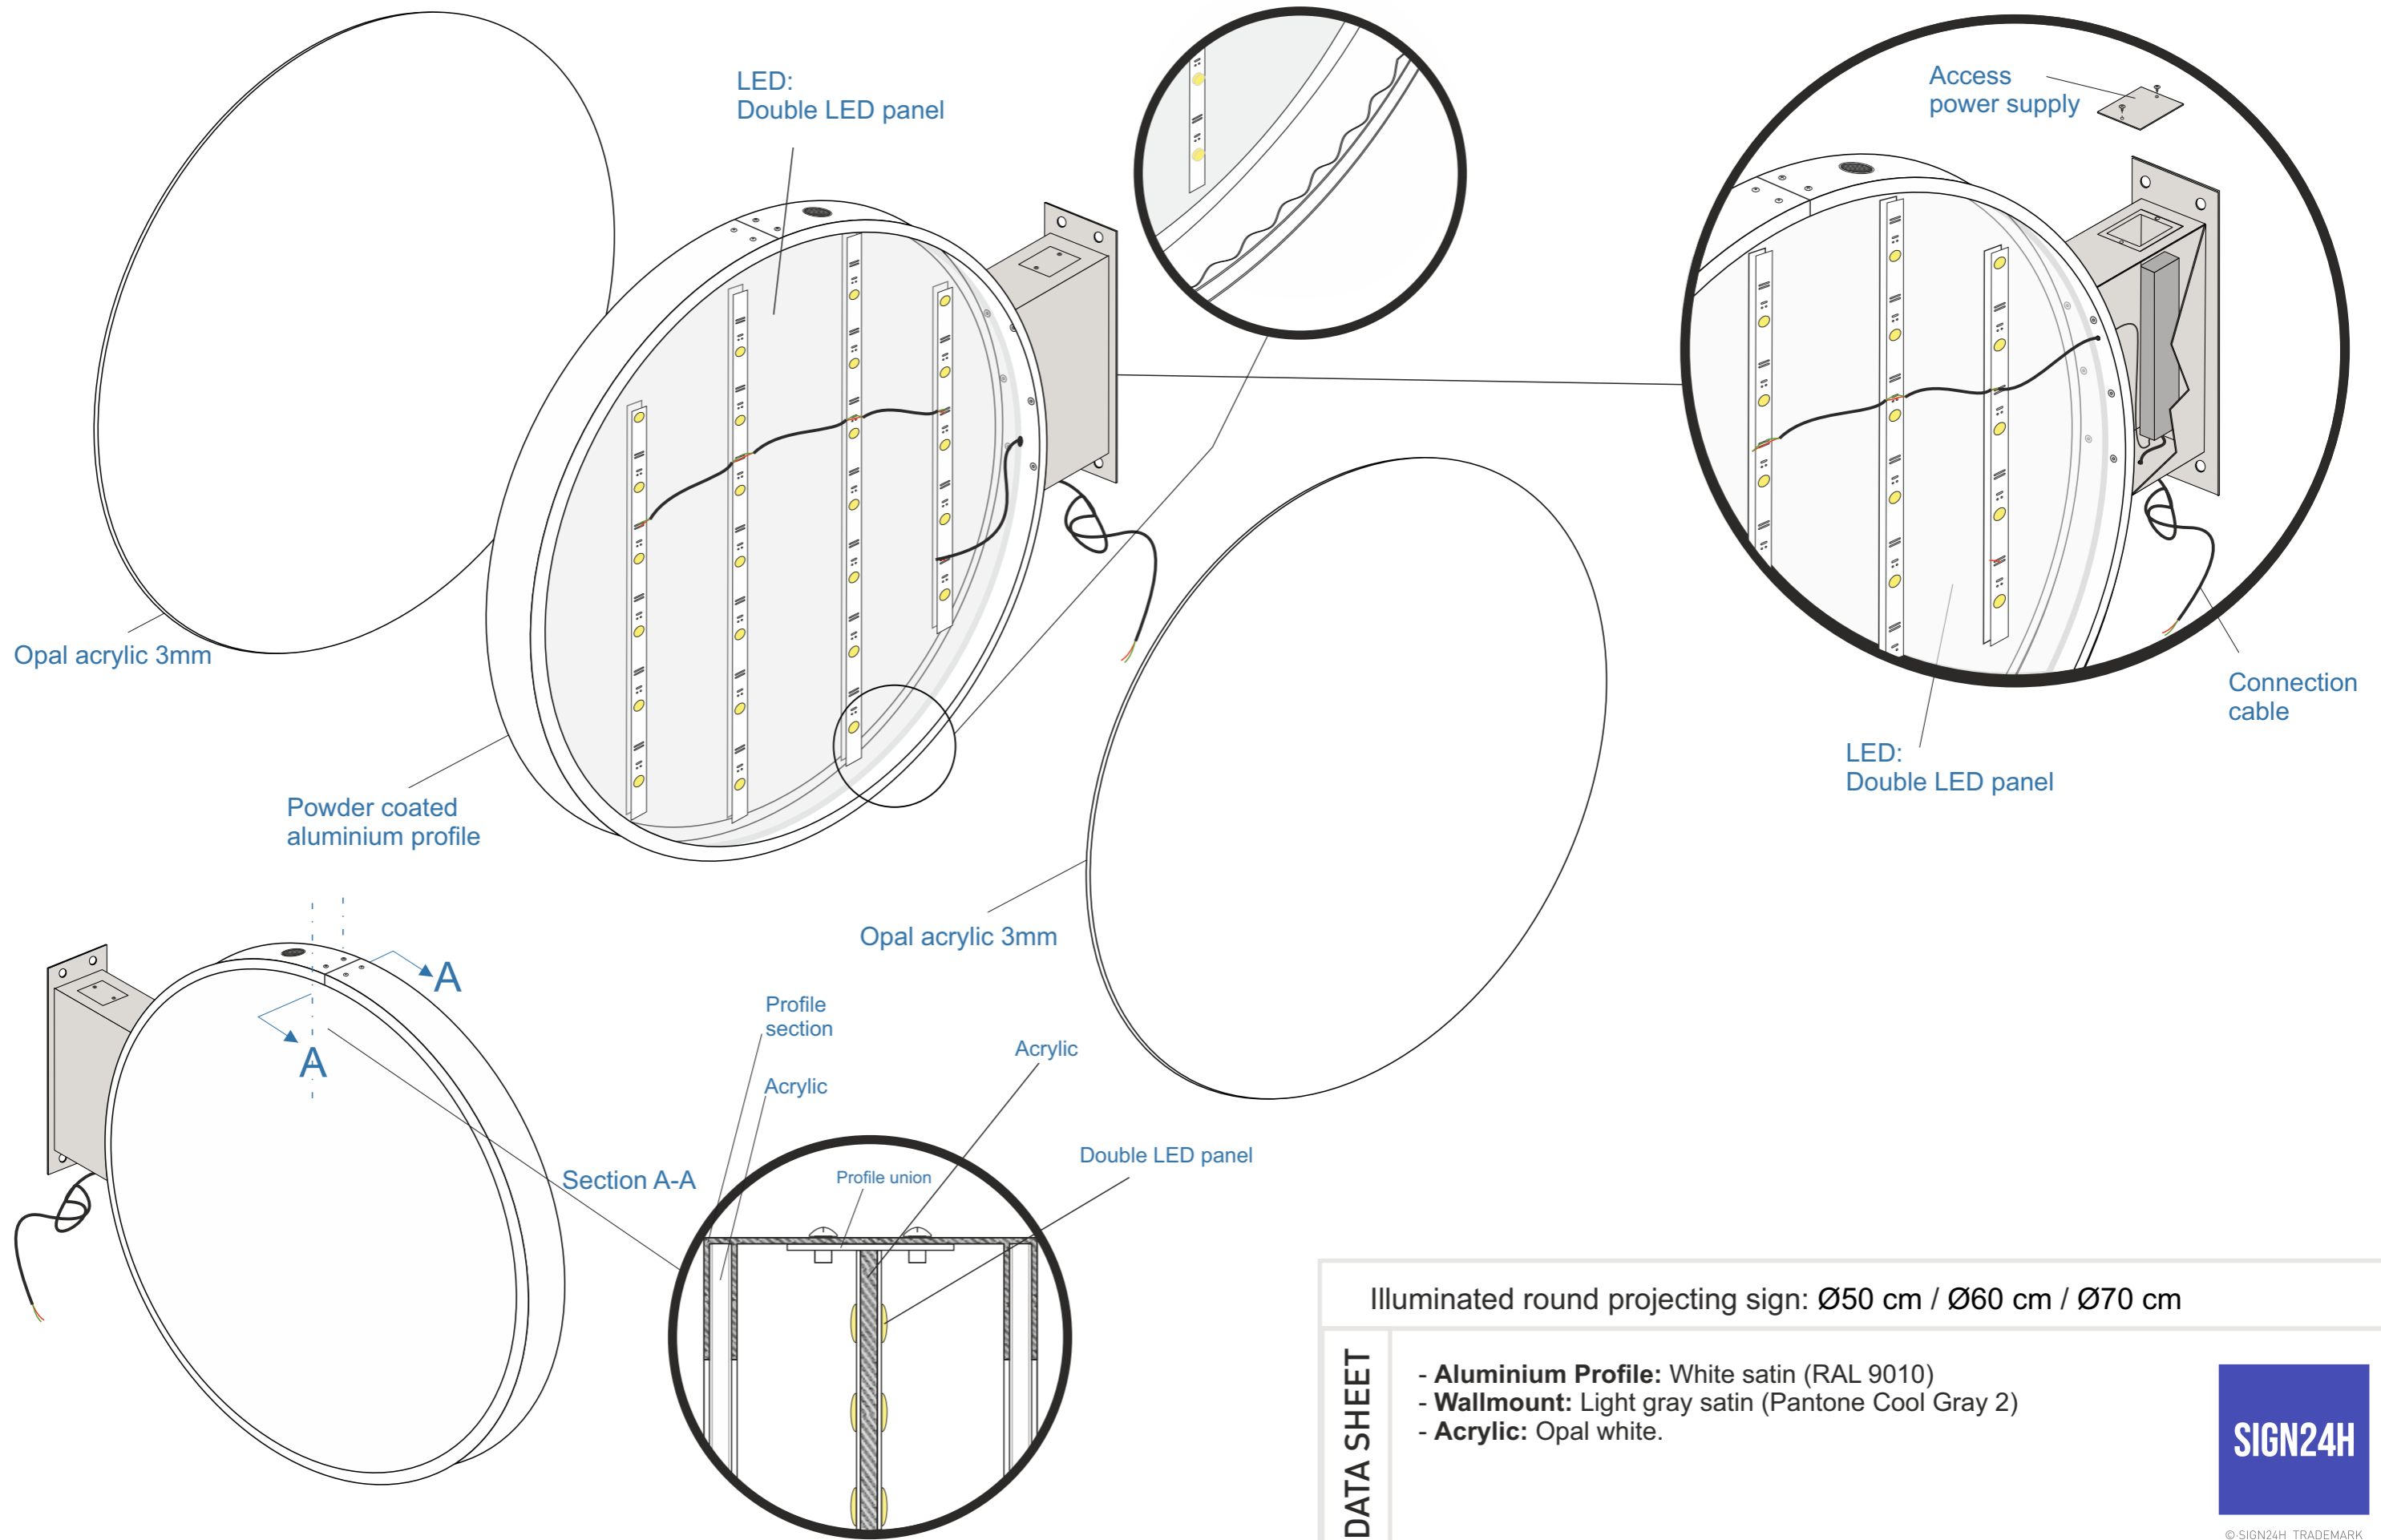

Illuminated round projecting sign: Ø50 cm / Ø60 cm / Ø70 cm

DATA SHEET

- **Aluminium Profile:** White satin (RAL 9010)
- **Wallmount:** Light gray satin (Pantone Cool Gray 2)
- **Acrylic:** Opal white.

Illuminated round projecting sign: Ø50 cm / Ø60 cm / Ø70 cm

DATA SHEET

- **Aluminium Profile:** White satin (RAL 9010)
- **Wallmount:** Light gray satin (Pantone Cool Gray 2)
- **Acrylic:** Opal white.

Illuminated round projecting sign: Ø50 cm / Ø60 cm / Ø70 cm

DATA SHEET

- **Aluminium Profile:** White satin (RAL 9010)
- **Wallmount:** Light gray satin (Pantone Cool Gray 2)
- **Acrylic:** Opal white.

Illuminated round projecting sign: Ø50 cm / Ø60 cm / Ø70 cm

DATA SHEET

- **Aluminium Profile:** White satin (RAL 9010)
- **Wallmount:** Light gray satin (Pantone Cool Gray 2)
- **Acrylic:** Opal white.