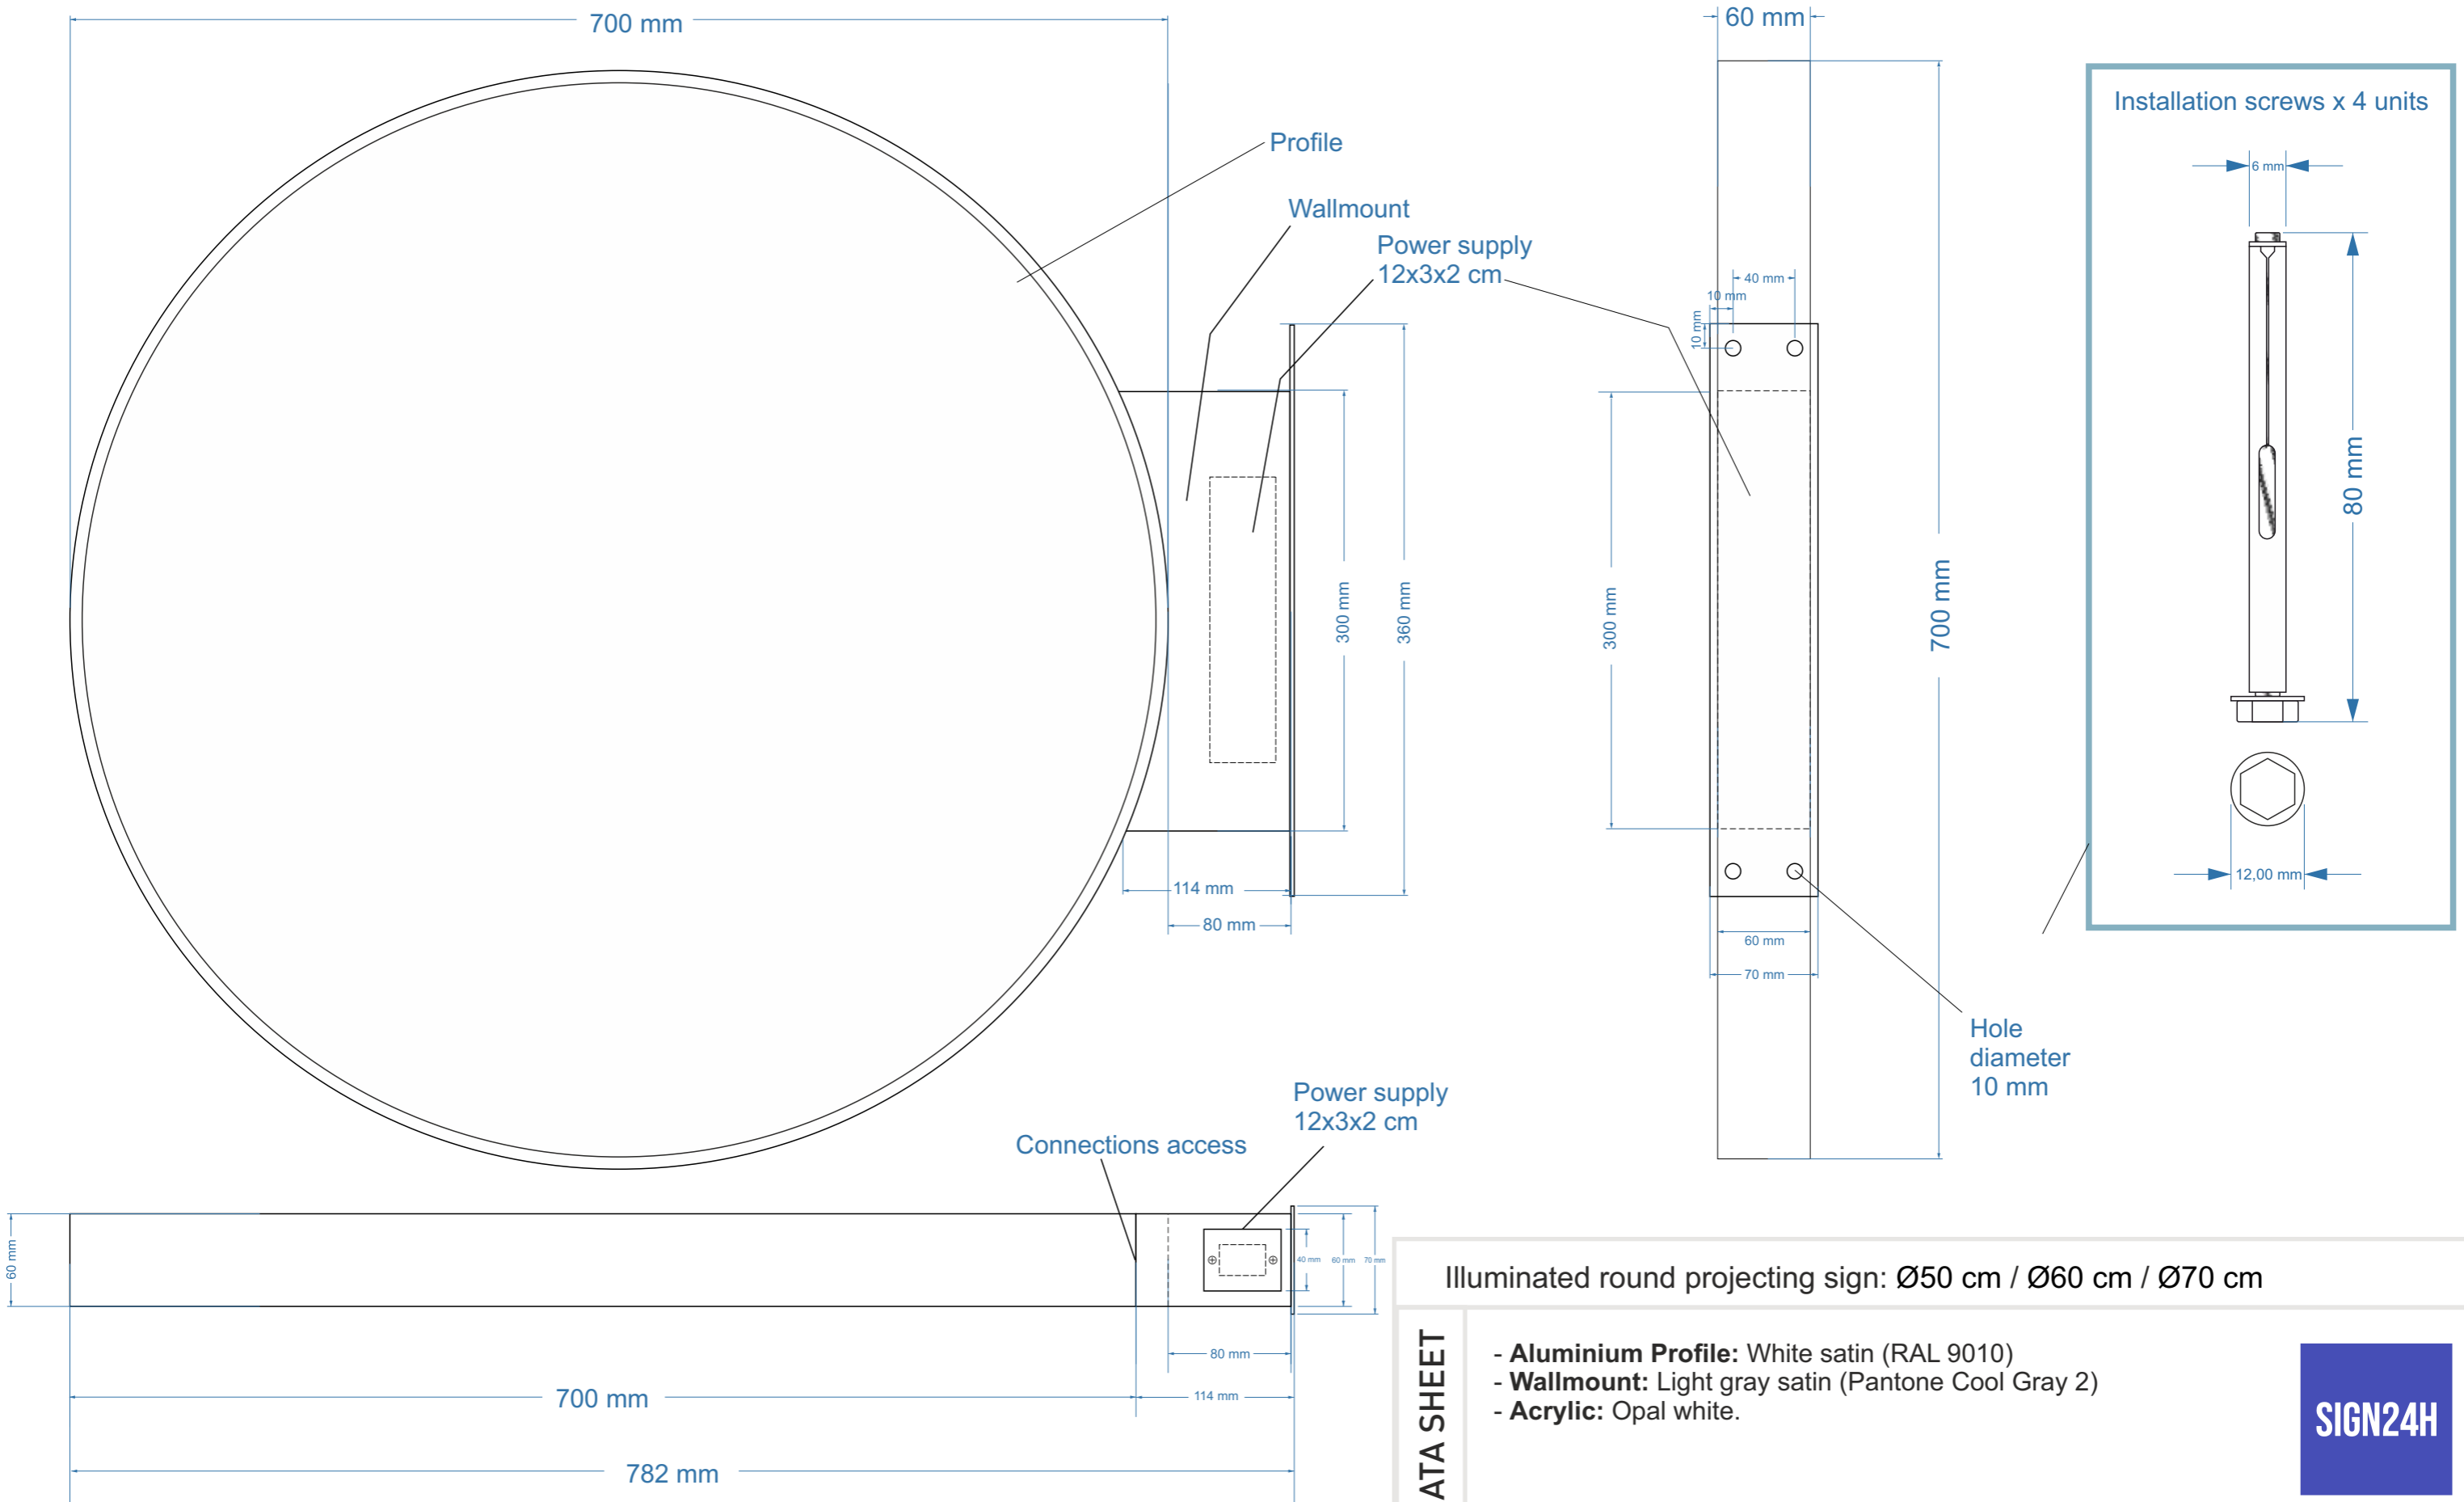

Illuminated round projecting sign: Ø50 cm / Ø60 cm / Ø70 cm

DATA SHEET

- **Aluminium Profile:** White satin (RAL 9010)
- **Wallmount:** Light gray satin (Pantone Cool Gray 2)
- **Acrylic:** Opal white.

Illuminated round projecting sign: Ø50 cm / Ø60 cm / Ø70 cm

DATA SHEET

- **Aluminium Profile:** White satin (RAL 9010)
- **Wallmount:** Light gray satin (Pantone Cool Gray 2)
- **Acrylic:** Opal white.

Illuminated round projecting sign: Ø50 cm / Ø60 cm / Ø70 cm

DATA SHEET

- **Aluminium Profile:** White satin (RAL 9010)
- **Wallmount:** Light gray satin (Pantone Cool Gray 2)
- **Acrylic:** Opal white.

Illuminated round projecting sign: Ø50 cm / Ø60 cm / Ø70 cm

DATA SHEET

- **Aluminium Profile:** White satin (RAL 9010)
- **Wallmount:** Light gray satin (Pantone Cool Gray 2)
- **Acrylic:** Opal white.