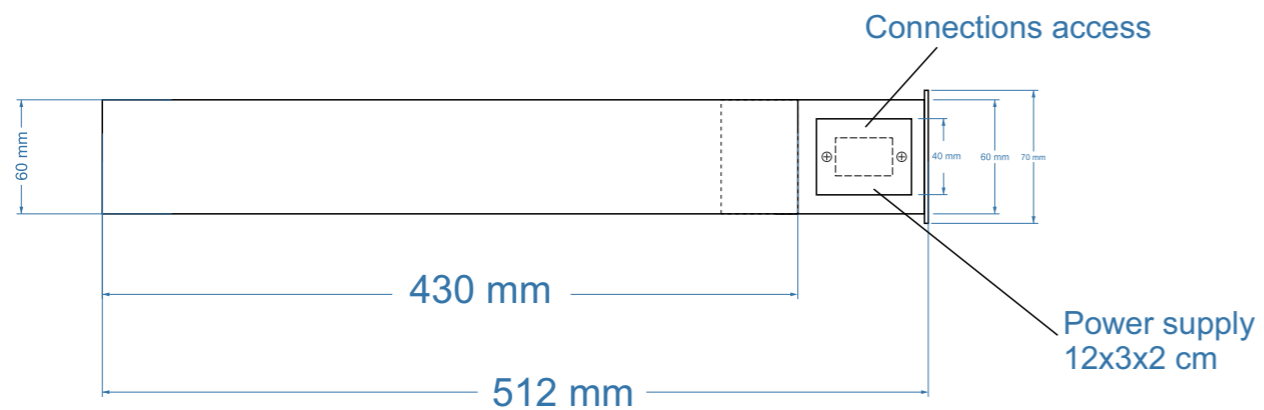

Installation screws x 4 units

Illuminated Ear shape projection sign for hearing centers: 43x70cm

DATA SHEET

- Aluminium Profile: White satin (RAL 9010)
- Rear panel: White aluminium
- Acrylic: White no printing.

Illuminated Ear shape projection sign for hearing centers: 43x70cm

DATA SHEET

- Aluminium Profile: White satin (RAL 9010)
- Rear panel: White aluminium
- Acrylic: White no printing.