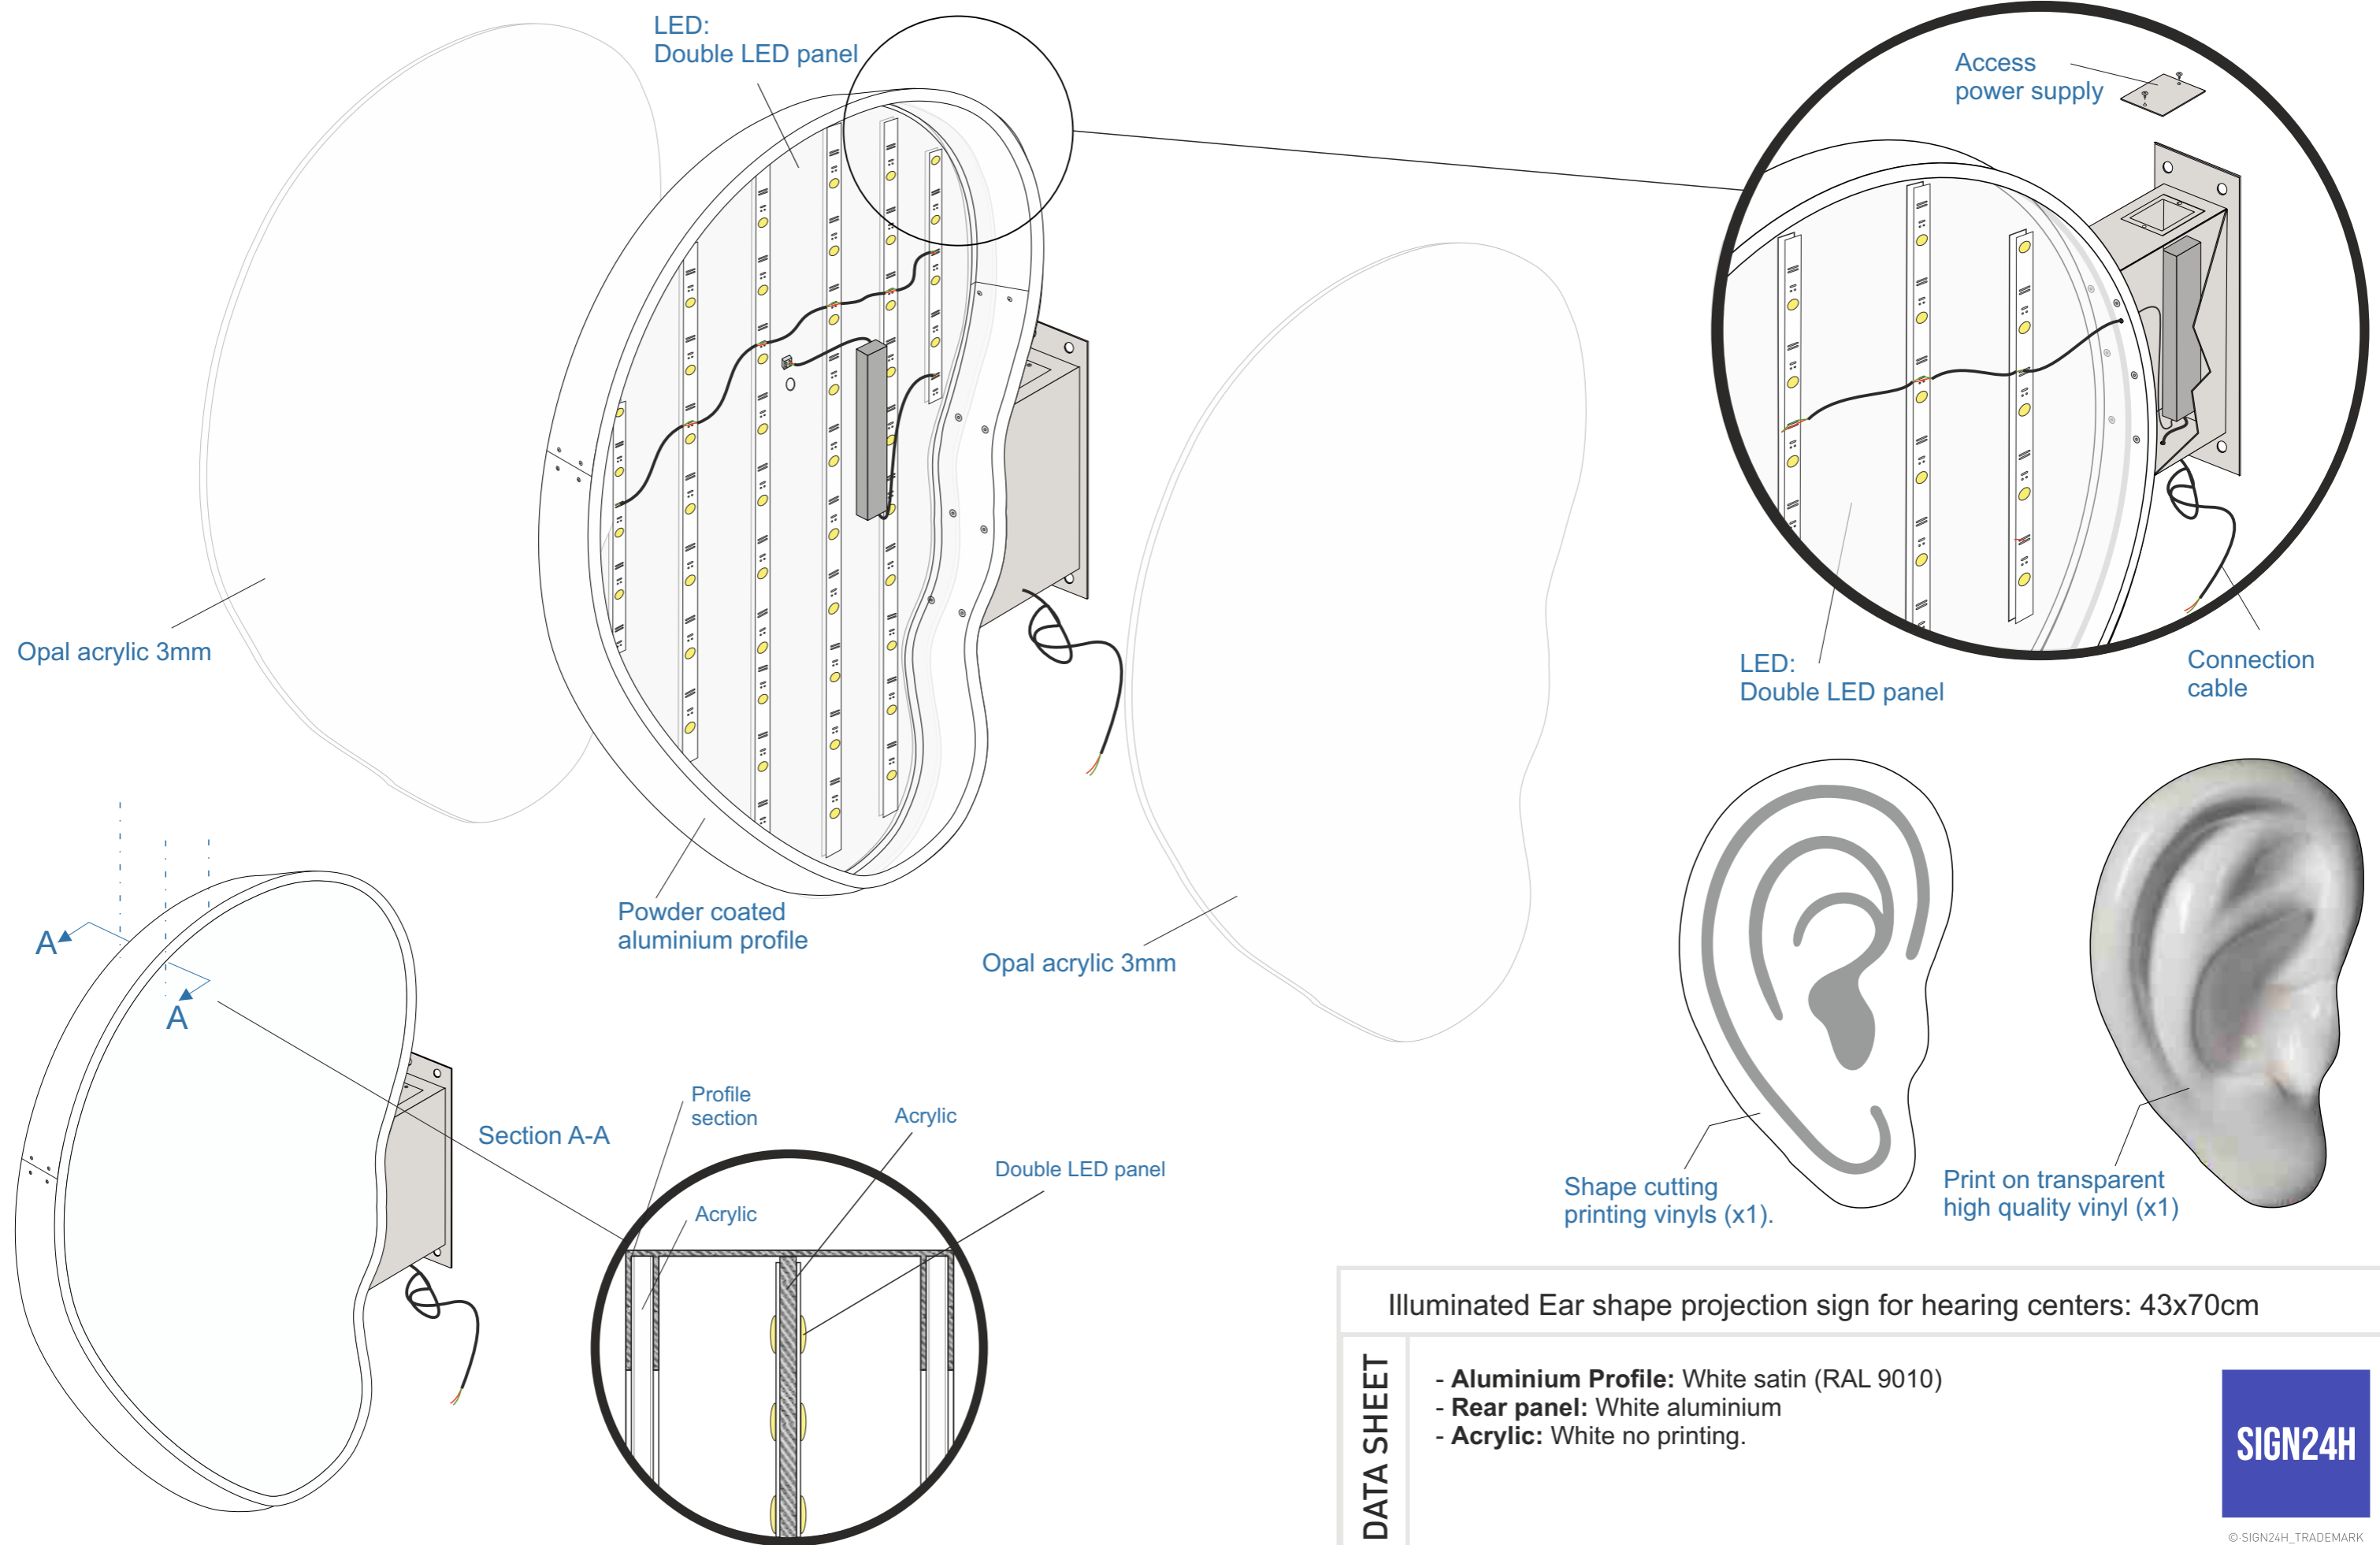

Installation screws x 4 units

Illuminated Ear shape projection sign for hearing centers: 43x70cm

DATA SHEET

- Aluminium Profile: White satin (RAL 9010)
- Rear panel: White aluminium
- Acrylic: White no printing.

Illuminated Ear shape projection sign for hearing centers: 43x70cm

DATA SHEET

- Aluminium Profile: White satin (RAL 9010)
- Rear panel: White aluminium
- Acrylic: White no printing.