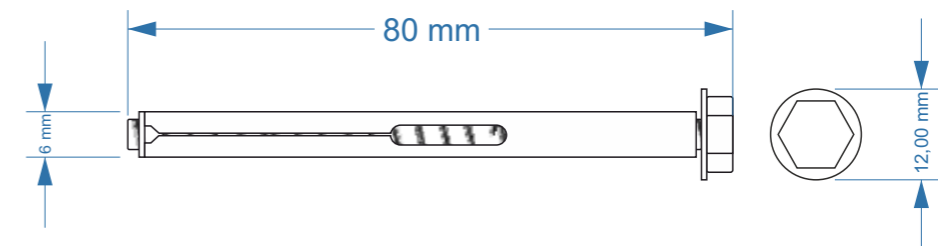

Installation screws x 4 units

Illuminated Ear shape projection sign for hearing centers: 43x70cm

DATA SHEET

- Aluminium Profile: White satin (RAL 9010)
- Rear panel: White aluminium
- Acrylic: White no printing.

Illuminated Ear shape projection sign for hearing centers: 43x70cm

DATA SHEET

- Aluminium Profile: White satin (RAL 9010)
- Rear panel: White aluminium
- Acrylic: White no printing.