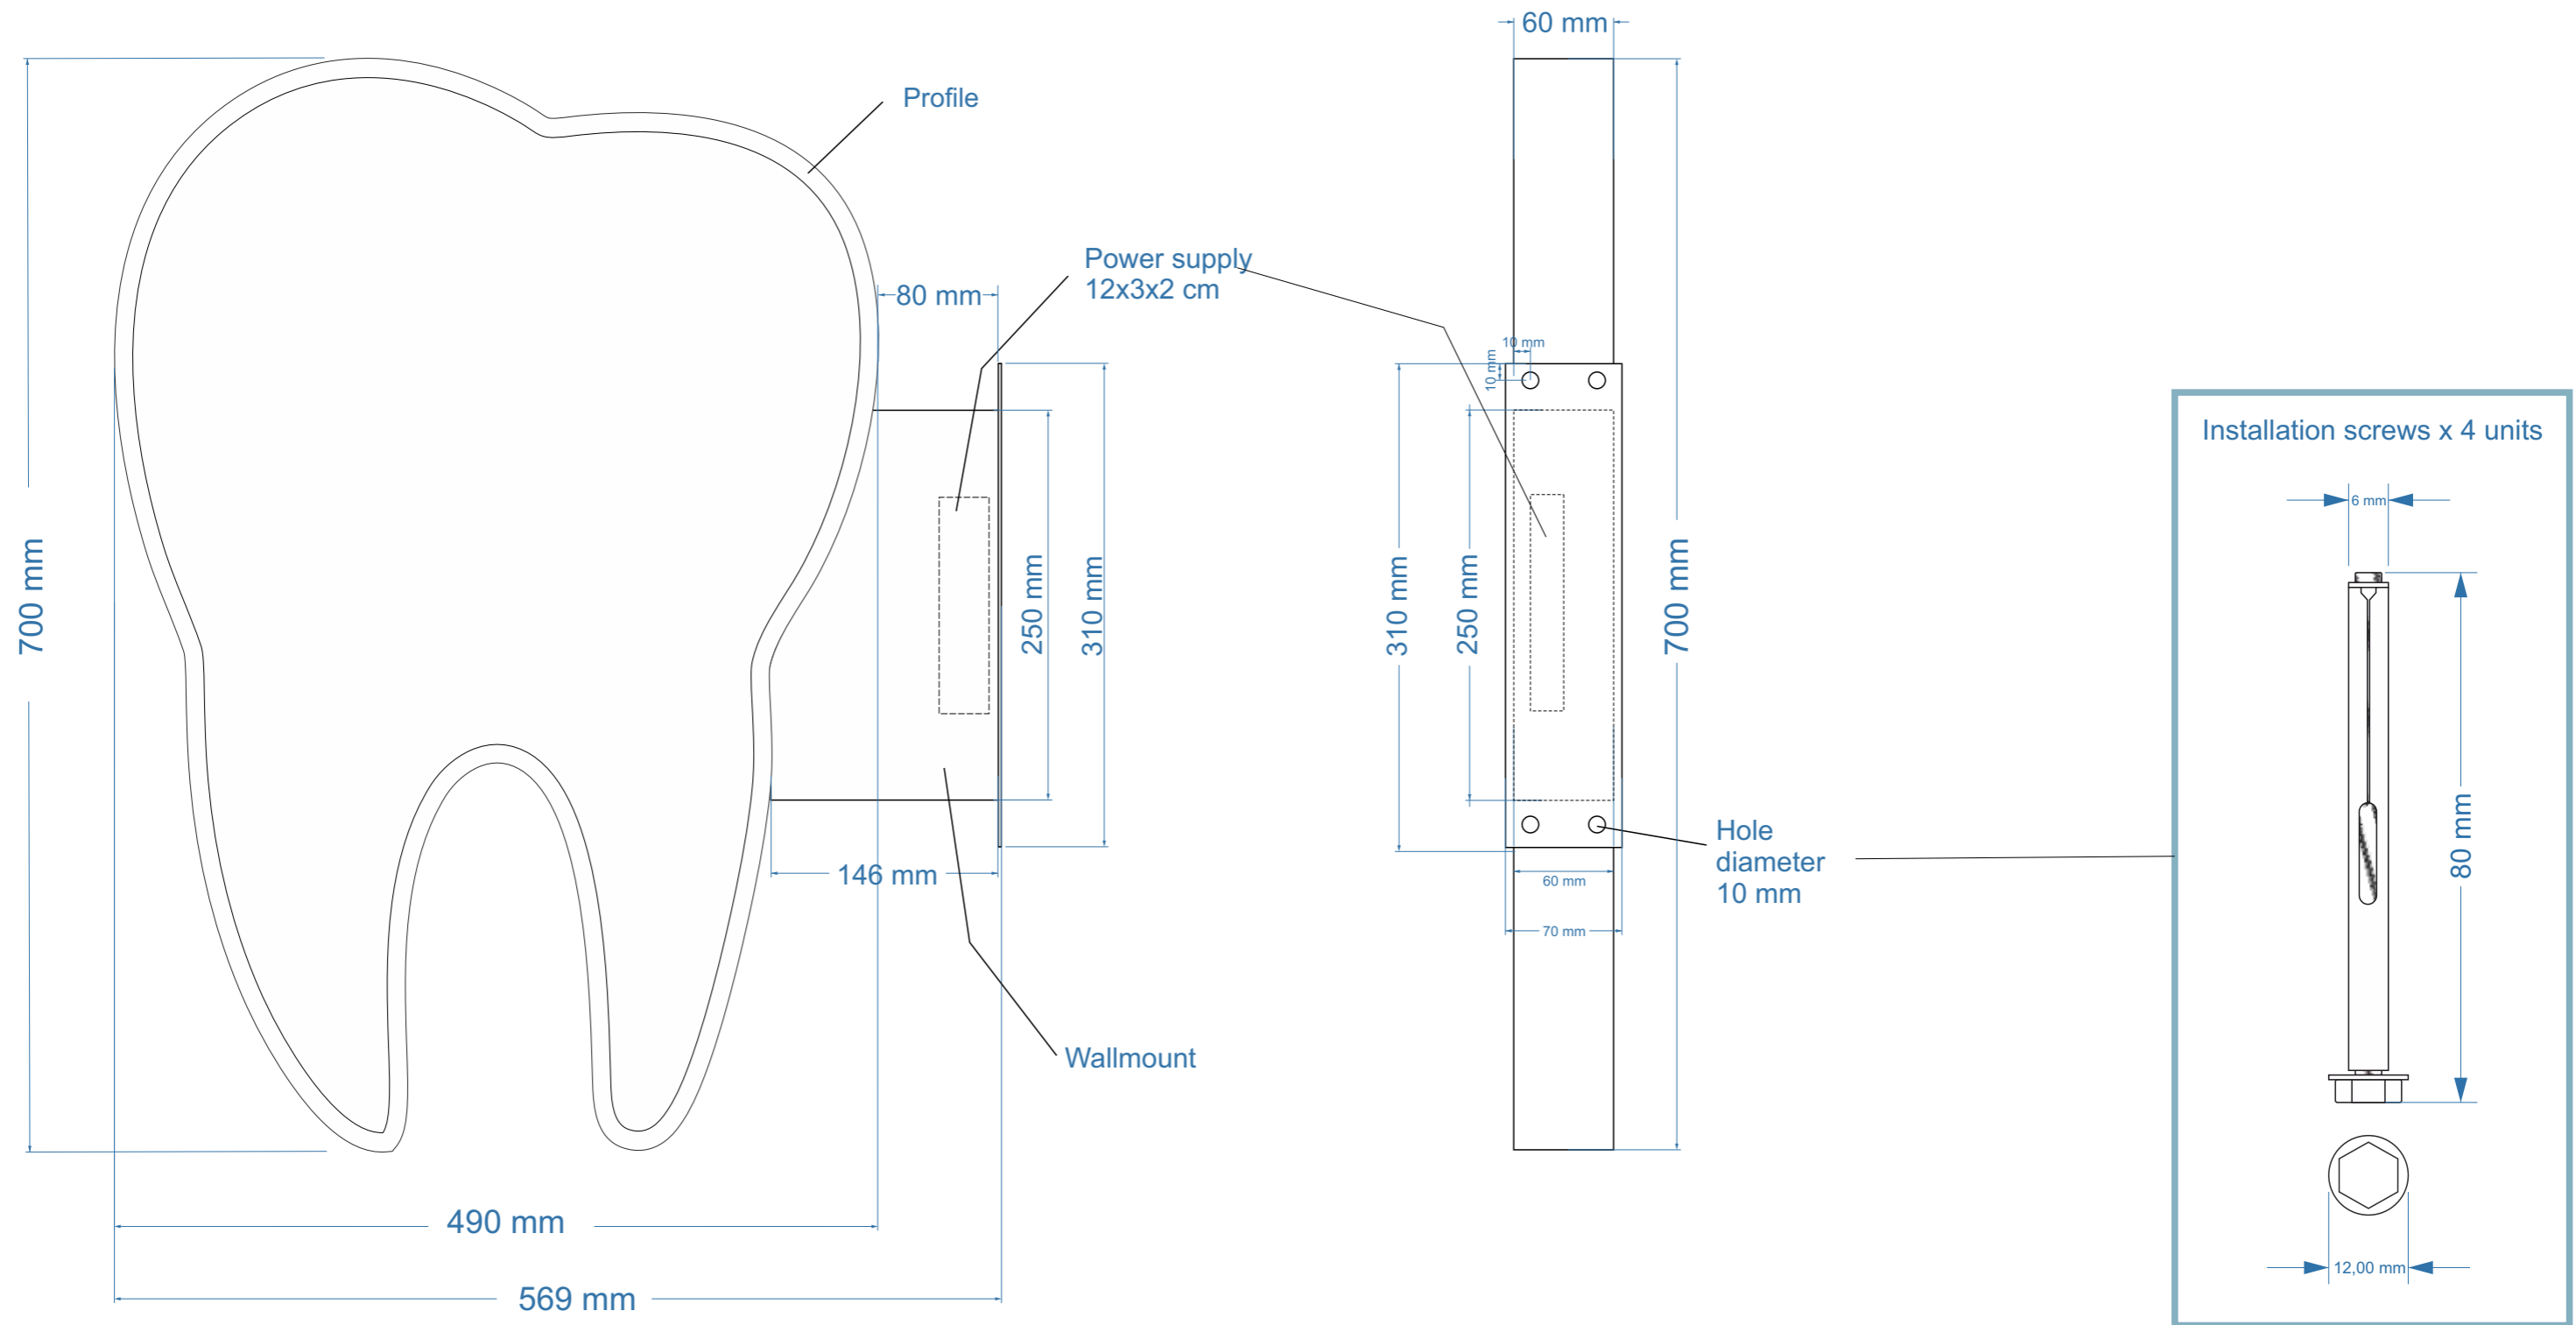

Illuminated dentist tooth projecting sign: 42x60 cm / 49x70 cm

DATA SHEET

- **Aluminium Profile:** White satin (RAL 9010)
- **Wallmount:** Light gray satin (Pantone Cool Gray 2)
- **Acrylic:** Opal white.