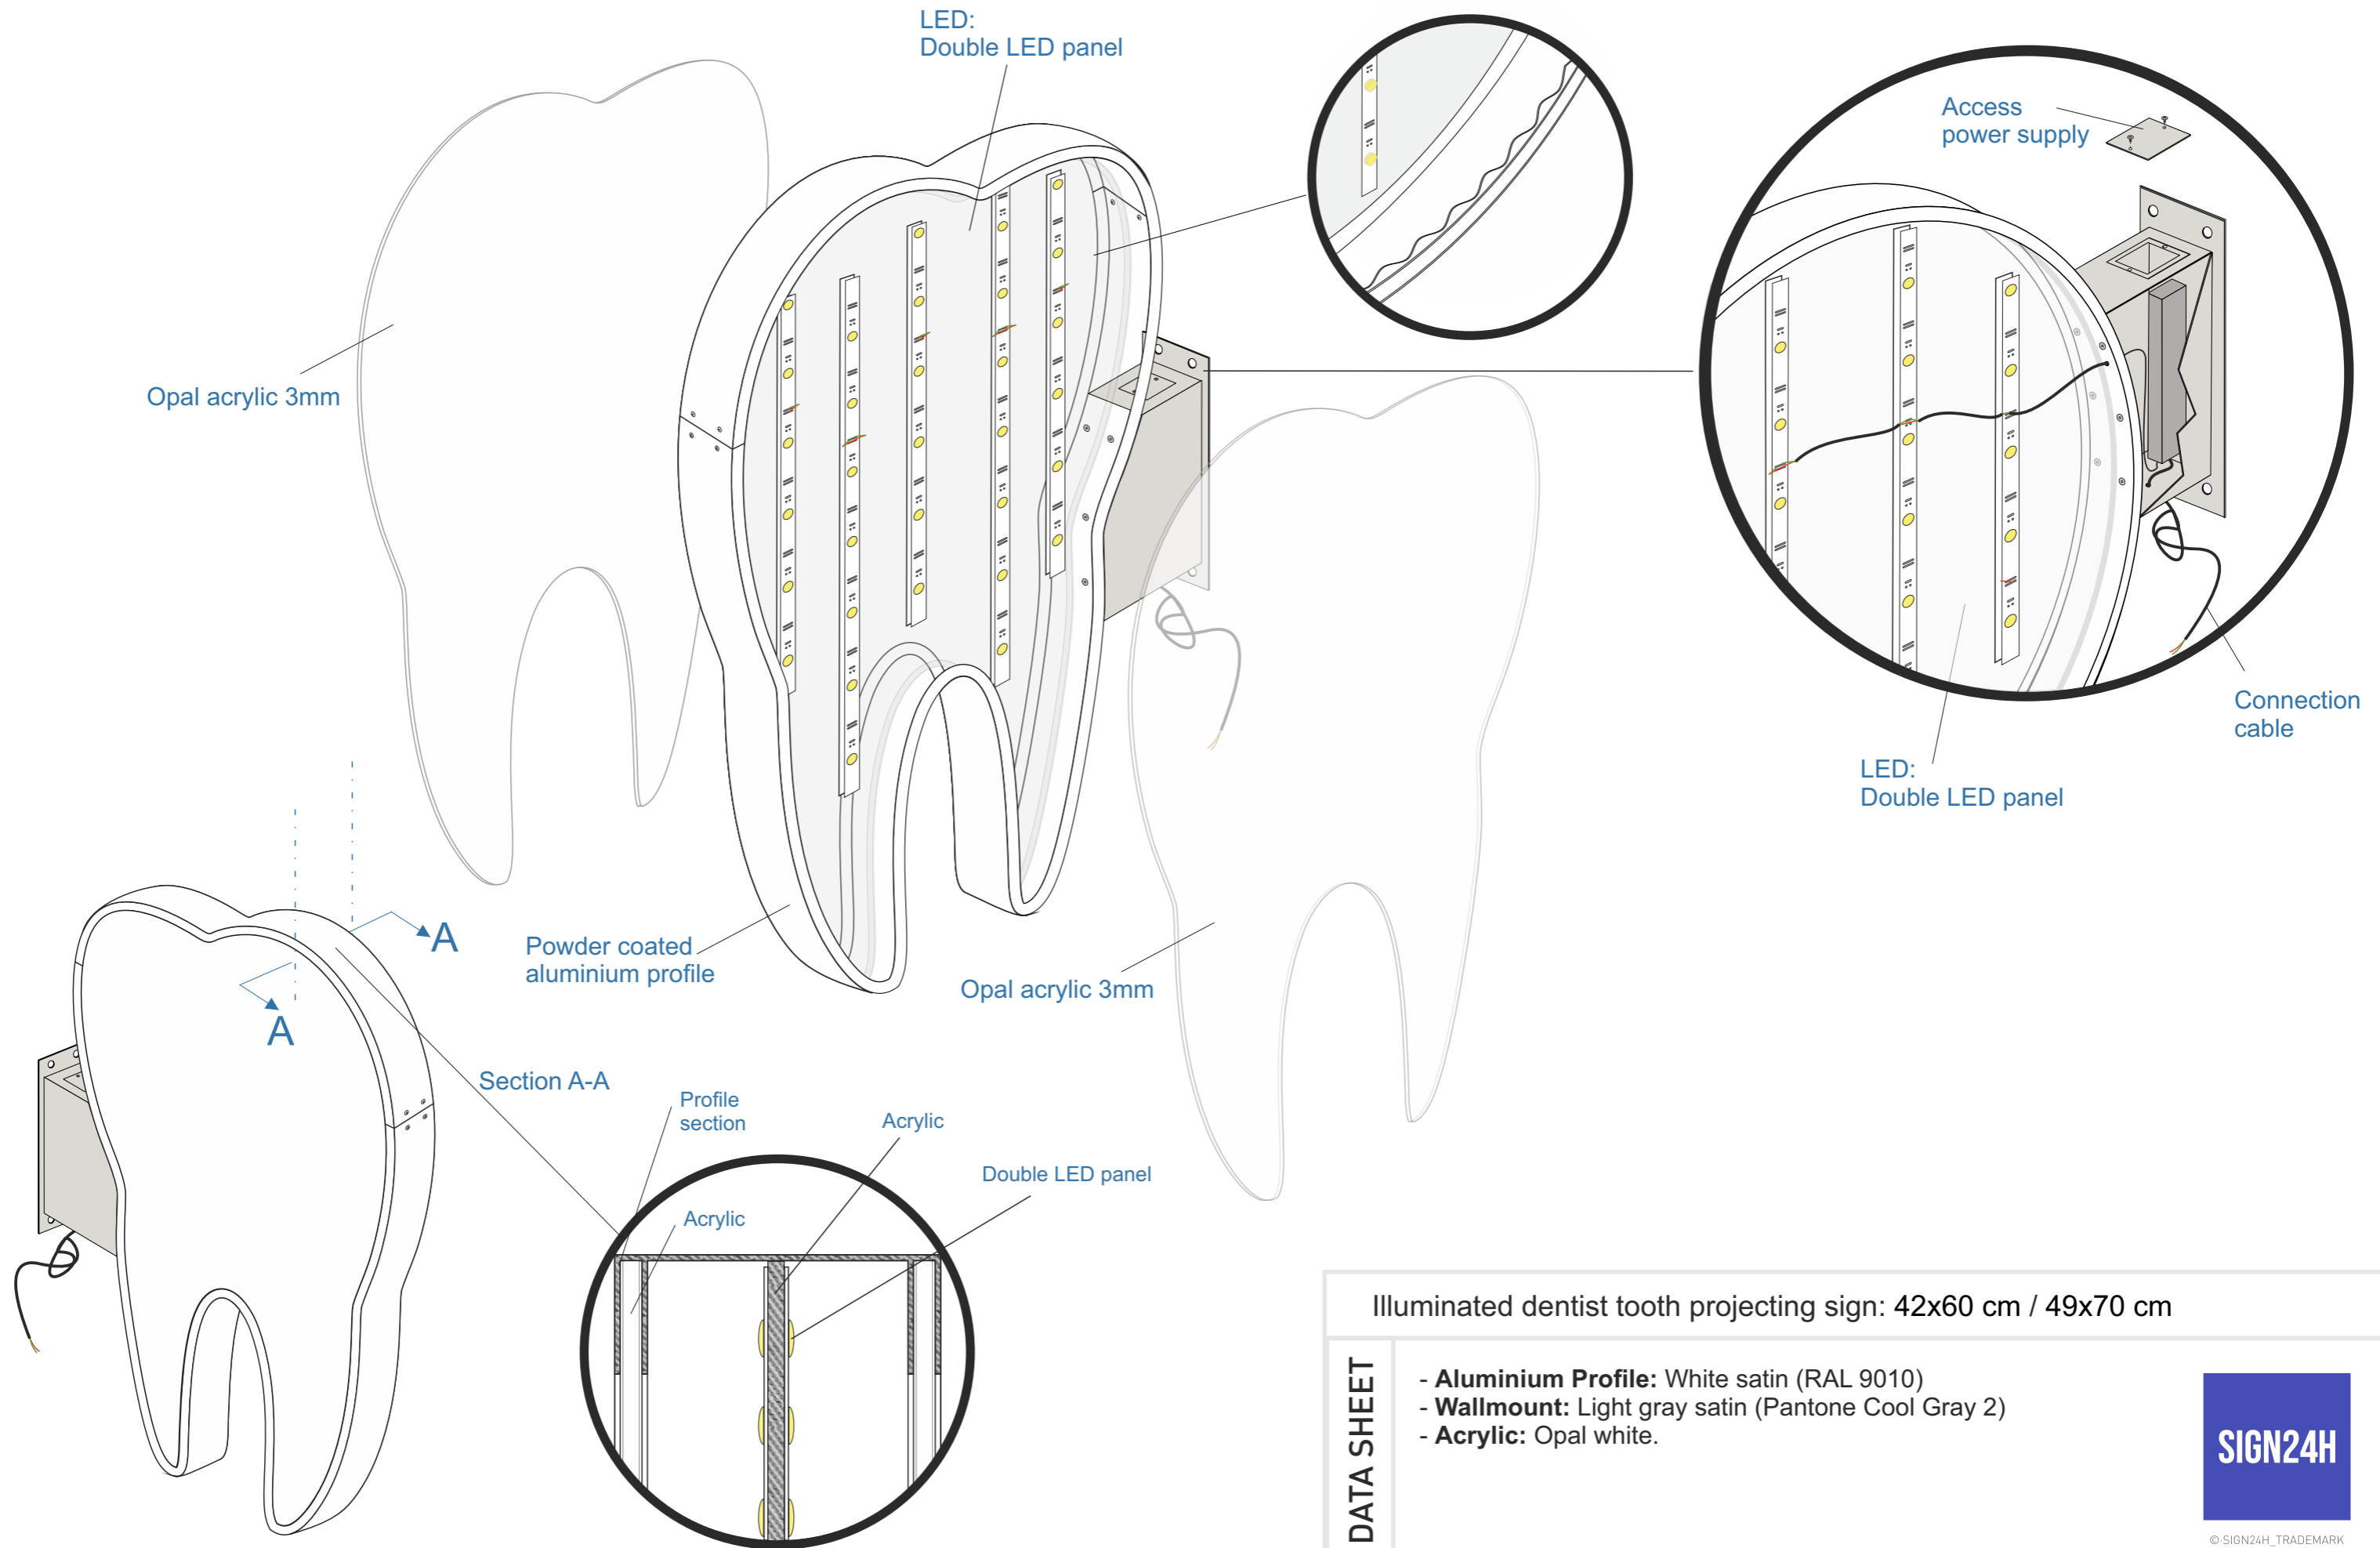

Illuminated dentist tooth projecting sign: 42x60 cm / 49x70 cm

DATA SHEET

- **Aluminium Profile:** White satin (RAL 9010)
- **Wallmount:** Light gray satin (Pantone Cool Gray 2)
- **Acrylic:** Opal white.