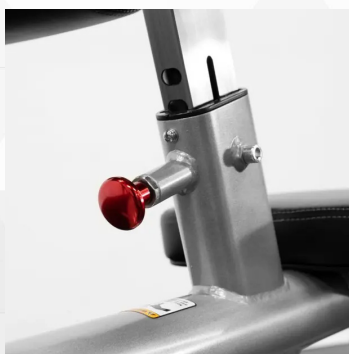

Elite Series

CALF RAISE

CF2172

Our BodyKore Elite Series Plated Loaded Seated Calf Raise is the perfect addition piece to your home gym or garage gym build. The commercial grade Seated Calf Raise is 1000lb rated & its frame is manufactured from the highest quality steel. Added features like urethane mounting hooks, rubber step padding, stainless steel nuts and bolts and extended mounting plates make the Elite Series one of a kind.

Dimensions
33" x 51" x 36"

Weight
112lb

Elite Series

CALF RAISE

CF2172

Warranty	
STRENGTH WARRANTY (NORTH AMERICA ONLY)	
FRAME (NOT COATINGS)**	LIFETIME
WEIGHT STACKS	10 YEARS
PULLEYS	10 YEARS
PIVOT BEARINGS	10 YEARS
OTHER ITEMS NOT SPECIFIED	3 YEARS
LABOR	3 YEARS
UPHOLSTERY / CABLES / SPRINGS / GRIPS	1 YEAR
ACCESSORIES	6 MONTHS

11-Gauge Steel Frame, 2" x 4" Oval Tubing

4 Position Adjustable Knee Support

2" Thick Knee Pads and Seat Pad
Super Comfortable and Durable

Easy Engage/Disengage Lever

Grip Bar
For easy operation

Non-Slip Foot Bar
Wide and textured

Olympic-Diameter Weight Peg
Chrome-plated