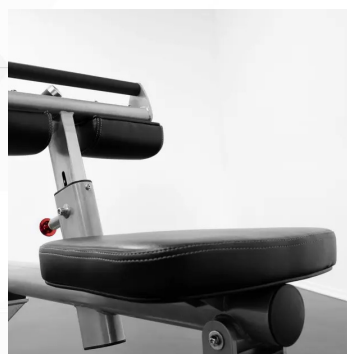

Elite Series

CALF RAISE

CF2172

Our BodyKore Elite Series Plated Loaded Seated Calf Raise is the perfect addition piece to your home gym or garage gym build. The commercial grade Seated Calf Raise is 1000lb rated & its frame is manufactured from the highest quality steel. Added features like urethane mounting hooks, rubber step padding, stainless steel nuts and bolts and extended mounting plates make the Elite Series one of a kind.

Dimensions
33" x 51" x 36"

Weight
112lb

Elite Series

CALF RAISE

CF2172

Warranty	
STRENGTH WARRANTY (NORTH AMERICA ONLY)	
FRAME (NOT COATINGS)**	LIFETIME
WEIGHT STACKS	10 YEARS
PULLEYS	10 YEARS
PIVOT BEARINGS	10 YEARS
OTHER ITEMS NOT SPECIFIED	3 YEARS
LABOR	3 YEARS
UPHOLSTERY / CABLES / SPRINGS / GRIPS	1 YEAR
ACCESSORIES	6 MONTHS

11-Gauge Steel Frame, 2" x 4" Oval Tubing

4 Position Adjustable Knee Support

2" Thick Knee Pads and Seat Pad
Super Comfortable and Durable

Easy Engage/Disengage Lever

Grip Bar
For easy operation

Non-Slip Foot Bar
Wide and textured