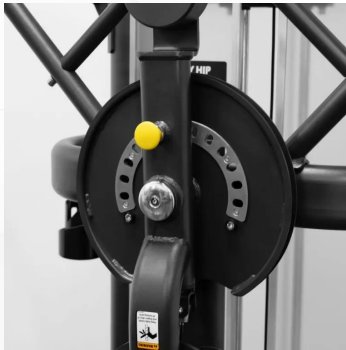

# SELECTORIZED ROTARY HIP

GR635

Dual Rubber Grip Handles

Cup/Phone/Key Holder

Pad Adjusts to Four Different Settings

Height Adjustable Non-Skid Platform

The Rotary Hip is a high-quality commercial product with a simple design to enhance the user workout and ensure a worry-free product in your facility. Independent converging and diverging motions on this unit provide a natural resistance movement that feels smooth and natural. Ergo form cushions ensure proper body alignment and support while introducing an extra touch of style.

# SELECTORIZED ROTARY HIP

G635

Warranty	
STRENGTH WARRANTY (NORTH AMERICA ONLY)	
FRAME (NOT COATINGS)**	LIFETIME
WEIGHT STACKS	10 YEARS
PULLEYS	10 YEARS
PIVOT BEARINGS	10 YEARS
OTHER ITEMS NOT SPECIFIED	3 YEARS
LABOR	3 YEARS
UPHOLSTERY / CABLES / SPRINGS / GRIPS	1 YEAR
ACCESSORIES	6 MONTHS

Allows users to perform hip exercise from the standing position, providing enhanced alignment and increasing target muscle involvement

Starting positions are incremental at 15-degree intervals through 270 degrees of rotation for consistency

Pad Adjusts to Four Different Settings  
For hip extension and flexion movements

Dual Rubber Grip Handles  
For stability and proper positioning

Height Adjustable Non-Skid Platform

Cup/Phone/Key Holder