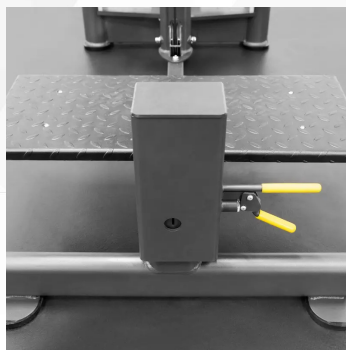

# SELECTORIZED ROTARY HIP

GR635

Dual Rubber Grip Handles

Cup/Phone/Key Holder

Pad Adjusts to Four Different Settings

Height Adjustable Non-Skid Platform

The Rotary Hip is a high-quality commercial product with a simple design to enhance the user workout and ensure a worry-free product in your facility. Independent converging and diverging motions on this unit provide a natural resistance movement that feels smooth and natural. Ergo form cushions ensure proper body alignment and support while introducing an extra touch of style.

Allows users to perform hip exercise from the standing position, providing enhanced alignment and increasing target muscle involvement

Starting positions are incremental at 15-degree intervals through 270 degrees of rotation for consistency

Pad Adjusts to Four Different Settings  
For hip extension and flexion movements

Dual Rubber Grip Handles  
For stability and proper positioning

Height Adjustable Non-Skid Platform

Cup/Phone/Key Holder