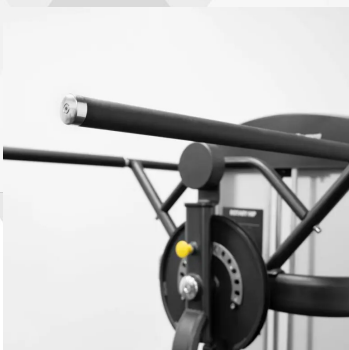

# SELECTORIZED ROTARY HIP

GR635

Dual Rubber Grip Handles

Cup/Phone/Key Holder

Pad Adjusts to Four Different Settings

Height Adjustable Non-Skid Platform

The Rotary Hip is a high-quality commercial product with a simple design to enhance the user workout and ensure a worry-free product in your facility. Independent converging and diverging motions on this unit provide a natural resistance movement that feels smooth and natural. Ergo form cushions ensure proper body alignment and support while introducing an extra touch of style.

# SELECTORIZED ROTARY HIP

G635

Warranty	
STRENGTH WARRANTY (NORTH AMERICA ONLY)	
FRAME (NOT COATINGS)**	LIFETIME
WEIGHT STACKS	10 YEARS
PULLEYS	10 YEARS
PIVOT BEARINGS	10 YEARS
OTHER ITEMS NOT SPECIFIED	3 YEARS
LABOR	3 YEARS
UPHOLSTERY / CABLES / SPRINGS / GRIPS	1 YEAR
ACCESSORIES	6 MONTHS

Allows users to perform hip exercise from the standing position, providing enhanced alignment and increasing target muscle involvement

Starting positions are incremental at 15-degree intervals through 270 degrees of rotation for consistency

Pad Adjusts to Four Different Settings  
For hip extension and flexion movements

Dual Rubber Grip Handles  
For stability and proper positioning

Height Adjustable Non-Skid Platform

Cup/Phone/Key Holder