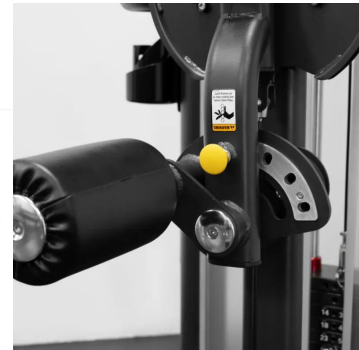

# SELECTORIZED ROTARY HIP

GR635

Dual Rubber Grip Handles

Cup/Phone/Key Holder

Pad Adjusts to Four Different Settings

Height Adjustable Non-Skid Platform

The Rotary Hip is a high-quality commercial product with a simple design to enhance the user workout and ensure a worry-free product in your facility. Independent converging and diverging motions on this unit provide a natural resistance movement that feels smooth and natural. Ergo form cushions ensure proper body alignment and support while introducing an extra touch of style.

# SELECTORIZED ROTARY HIP

G635

Warranty	
STRENGTH WARRANTY (NORTH AMERICA ONLY)	
FRAME (NOT COATINGS)**	LIFETIME
WEIGHT STACKS	10 YEARS
PULLEYS	10 YEARS
PIVOT BEARINGS	10 YEARS
OTHER ITEMS NOT SPECIFIED	3 YEARS
LABOR	3 YEARS
UPHOLSTERY / CABLES / SPRINGS / GRIPS	1 YEAR
ACCESSORIES	6 MONTHS

Allows users to perform hip exercise from the standing position, providing enhanced alignment and increasing target muscle involvement

Starting positions are incremental at 15-degree intervals through 270 degrees of rotation for consistency

Pad Adjusts to Four Different Settings  
For hip extension and flexion movements

Dual Rubber Grip Handles  
For stability and proper positioning

Height Adjustable Non-Skid Platform

Cup/Phone/Key Holder