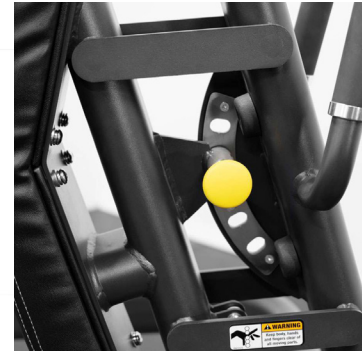

ISOLATION SERIES

SELECTORIZED REAR KICK

GR618

The Rear Kick machine is the ultimate glute developer. The single leg machine allows you to isolate each glute by extending your leg backwards in a kicking motion with up to 220lbs of weight.

Frame made with 3.5" Oval Rolled Steel Tubing- Rated over 1000lbs

Cup/phone/key holder

Adjustable "Flip Over" Foot Platform

Stainless Steel Guide Rods

Dual Urethane Covered Handles

Adjustable 5 Position Pad

Dimensions
41" x 72" x 73"

Weight
465lbs

ISOLATION SERIES

SELECTORIZED REAR KICK

GR618

Warranty	
STRENGTH WARRANTY (NORTH AMERICA ONLY)	
FRAME (NOT COATINGS)**	LIFETIME
WEIGHT STACKS	10 YEARS
PULLEYS	10 YEARS
PIVOT BEARINGS	10 YEARS
OTHER ITEMS NOT SPECIFIED	3 YEARS
LABOR	3 YEARS
UPHOLSTERY / CABLES / SPRINGS / GRIPS	1 YEAR
ACCESSORIES	6 MONTHS

Adjustable "Flip Over" Foot Platform

Stainless Steel Guide Rods:
Resists Rust and Maintain Smooth Operation

Adjustable 5 Position Pad
Accommodate users of different heights

Dual Urethane Covered Handles
Added for stability