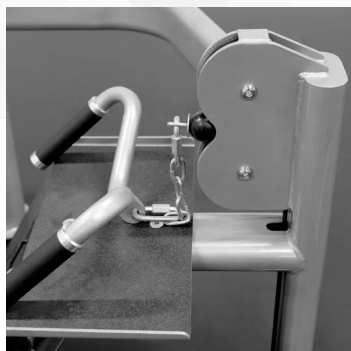

ISOLATION SERIES

SELECTORIZED LOW PULL

GR616

The Selectorized Seated Low Pull—from the BodyKore Isolation Series—is the perfect add-on to your complete home gym or garage gym setup. It comes outfitted with 220lb weight stack. The machine is great for building the lats and back by doing the seated row exercise. With fluid machinery and easily adjustable for any user’s needs, the Selectorized Seated Low Pull is fully in accordance with the human body’s mechanics.

Frame made with 3.5”
Oval Rolled Steel Tubing-
Rated over 1000lbs

Cup/phone/key holder

Long Heavy-Duty Marine
Grade Cushions

Low Pull Handle
Included

Non-Slip Foot
Plates

Dimensions
43” x 70” x 73”

Weight
425lbs

Frame made with 3.5" Oval Rolled Steel Tubing- Rated over 1000lbs

Non-Slip Foot Plates
Provide greater stability during exercise

Long Heavy-Duty Marine Grade Cushions

Low Pull Handle Included

Cup/phone/Key holder