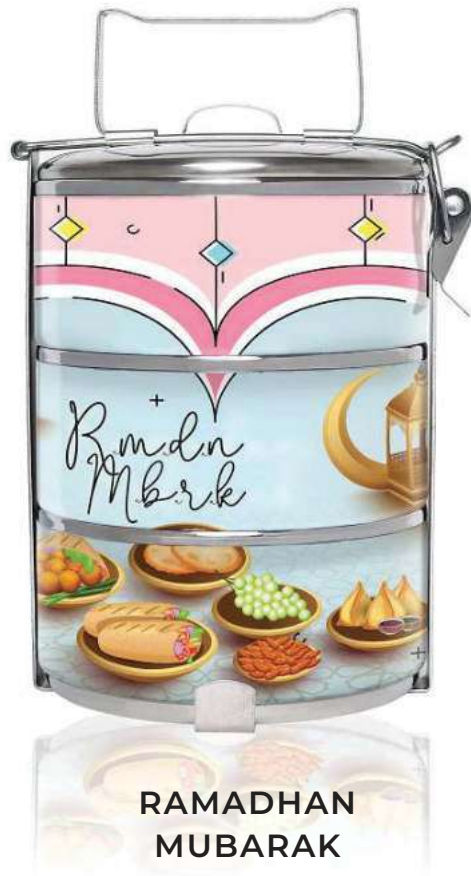

Ramadan

COLLECTION