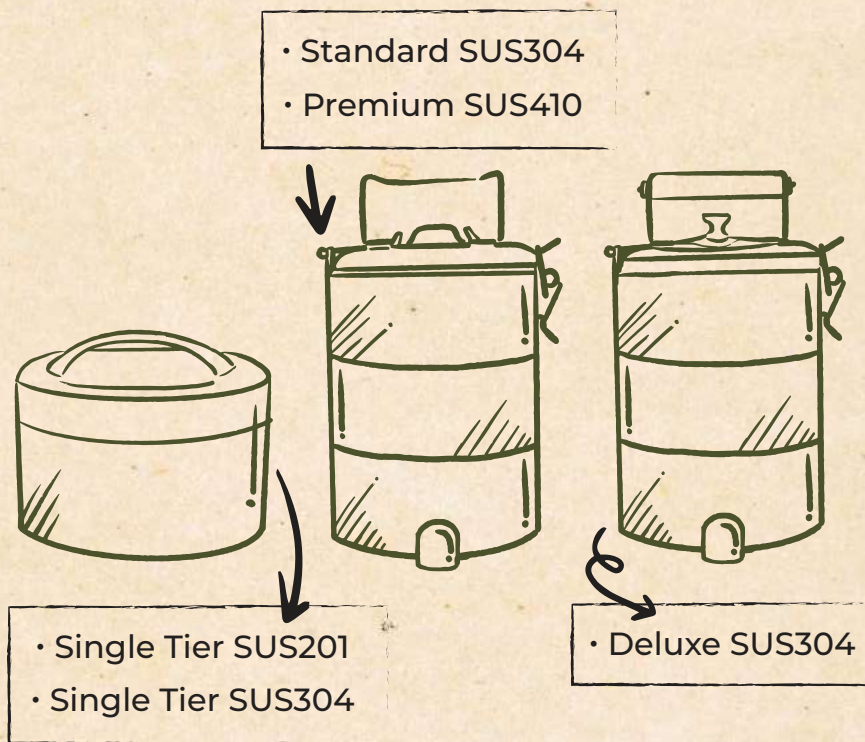

DESIGNER TIFFIN CARRIERS

— EAT WELL —
& *Feel Good*

BDARI

BDARI

— EAT WELL —

& *Feel Good*

Tiffin carriers are a kind of lunch box used widely in Asia. Originally from India, the usage has spread and has become a common type of food container in Malaysia. The traditional tiffin carrier would usually be made of either wood or bamboo held together with a bracket or tied together with cloth. Nowadays, the modern tiffin carrier is made of stainless steel and is able to keep food warm and secure for consumption up to hours later. Our tiffin carriers are also decorated beautifully making them a statement piece. The tiffin carriers have evolved into the perfect gift as it is not only practical, it is also aesthetically pleasing.

Standard, Premium, and Deluxe variants are available in 2-tiers and 3-tiers.

So what do the different variants mean?

STANDARD	PREMIUM	DELUXE
The DTCs are made from stainless steel and are efficient for immediate consumption of food. Great as souvenirs and large quantity purchases.	Made from 304 stainless steel. Makes excellent gifts due to the better and sturdier build quality.	This variant is both spill-proof and thermally insulative. Suitable for storing food and liquids for an extended period of time.
12CM & 14CM		13.5CM