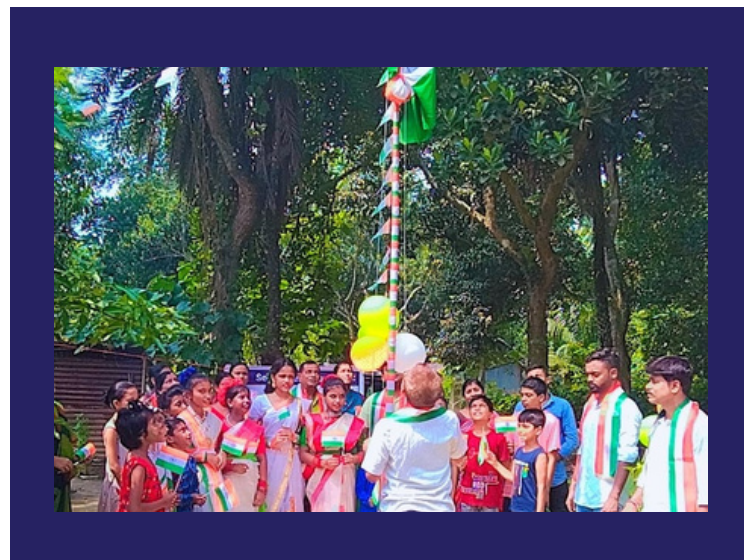

MAKAR SANKRANTI/PONGAL CELEBRATION

- Beneficiaries of SHE and SHE-CAF joyously celebrated Sankranti and Pongal through religious rituals, festivities, and kite-flying activities in diverse program locations spanning Bihar, Chhattisgarh, Jharkhand, Tamil Nadu, and Karnataka.
- In select schools, our team distributed kites and orchestrated kite-flying activities for the students. The vibrant kites adorning the sky not only added to the festive atmosphere but also brought immense joy and created special moments for the children, fostering a sense of camaraderie and cultural celebration among them.

JAN KEY HIGHLIGHTS

#SEWA PRIDE

TRANSFORMING LIVES IN PHULIA, JHALONG IN WEST BENGAL

- Over the past 12 months, Sewa's SHE-CAF program has transformed the lives of over 100 women in Phulia, a village in the India-Bangladesh border and Jhalong, tiny hamlets in the India-Bhutan border through a variety of Skill based training programs.
- Trainings such as weaver empowerment, tailoring, silk spinning, dyeing and twisting, Nakshikantha embroidery, tailoring, livestock rearing, beauty and wellness course have benefited many women in Phulia, Jhalong and surrounding villages. These programs have helped women earn a sustainable livelihood and support their families
- Our team has also organized a variety of workshops such as health camps, celebrations, market linkages through exhibitions and events, group activities for these women beneficiaries and their children.