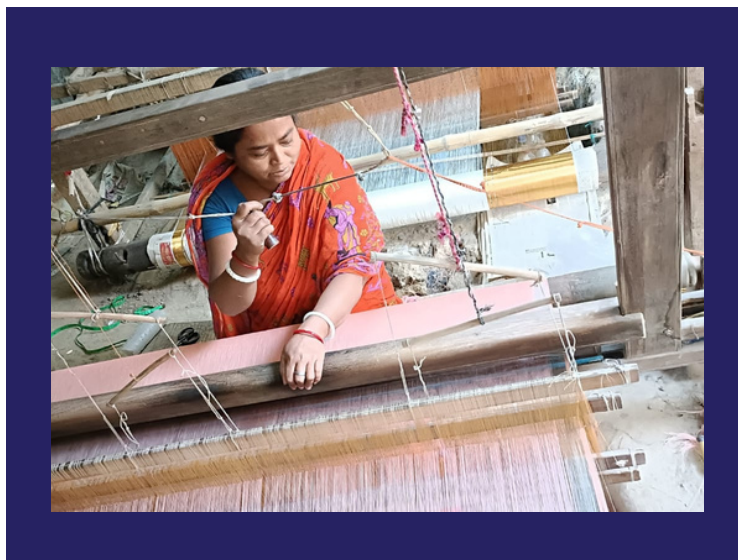

MAKAR SANKRANTI/PONGAL CELEBRATION

- Beneficiaries of SHE and SHE-CAF joyously celebrated Sankranti and Pongal through religious rituals, festivities, and kite-flying activities in diverse program locations spanning Bihar, Chhattisgarh, Jharkhand, Tamil Nadu, and Karnataka.
- In select schools, our team distributed kites and orchestrated kite-flying activities for the students. The vibrant kites adorning the sky not only added to the festive atmosphere but also brought immense joy and created special moments for the children, fostering a sense of camaraderie and cultural celebration among them.

JAN KEY HIGHLIGHTS

#SEWA PRIDE

TRANSFORMING LIVES IN PHULIA, JHALONG IN WEST BENGAL

- Over the past 12 months, Sewa's SHE-CAF program has transformed the lives of over 100 women in Phulia, a village in the India-Bangladesh border and Jhalong, tiny hamlets in the India-Bhutan border through a variety of Skill based training programs.
- Trainings such as weaver empowerment, tailoring, silk spinning, dyeing and twisting, Nakshikantha embroidery, tailoring, livestock rearing, beauty and wellness course have benefited many women in Phulia, Jhalong and surrounding villages. These programs have helped women earn a sustainable livelihood and support their families
- Our team has also organized a variety of workshops such as health camps, celebrations, market linkages through exhibitions and events, group activities for these women beneficiaries and their children.