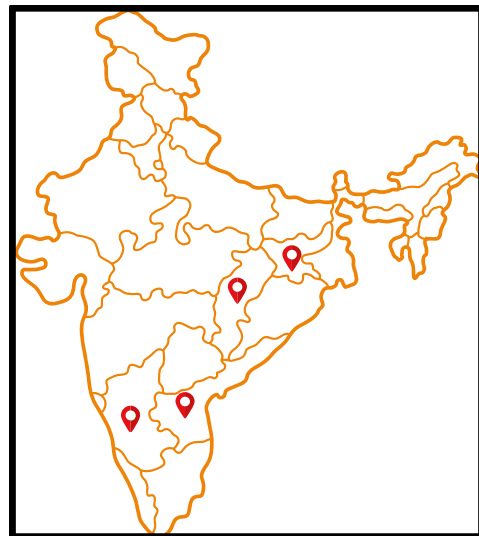

#SANITATIONFORALL

JAN KEY HIGHLIGHTS

MENSTRUAL HYGIENE & AWARENESS

- Menstrual health and hygiene camps conducted in schools across Karnataka and Jharkhand
- Distribution of reusable cloth sanitary napkin kits to adolescent girl students .
- Total beneficiaries covered -250.

Maharashtra – Locations: Nanded, Kohlapur,Nagpur ; Microenterprise (papad, jam, bakery, pickles and powders), Diploma in fashion technology

Bihar – Location:Saharsa; Tailoring

Tamil Nadu – Locations:Berigai , Dharmapuri, Hosur, Chengum, Thirvannamalai, Arani; Digital literacy, Accounting and Tally, Tailoring, Ari embroidery, mehendi and makeup artist, weaver empowerment

Chhattisgarh – Location:Taragaon village, Bastar; traditional painting, Bitti chitra, jewelry, jute and bamboo art

Jharkhand – Location:Remebangaru , sahebganj ; tailoring, bamboo art

Assam – Locations:Bongaigaon, Lakhimpur village; Livestock, tailoring.

17 states PAN India

SANKRANTI/PONGAL CELEBRATIONS

TRANSFORMING LIVES IN PHULIA, BALAKHALI & JHALONG IN WEST BENGAL

over 100 women from Phulia situated at the India-Bangladesh border, Jhalong situated at the India-Bhutan border, Balakhali, Tangta have been empowered through trainings such as tailoring, beauty and wellness course, livestock rearing, weaver empowerment, nakshikantha