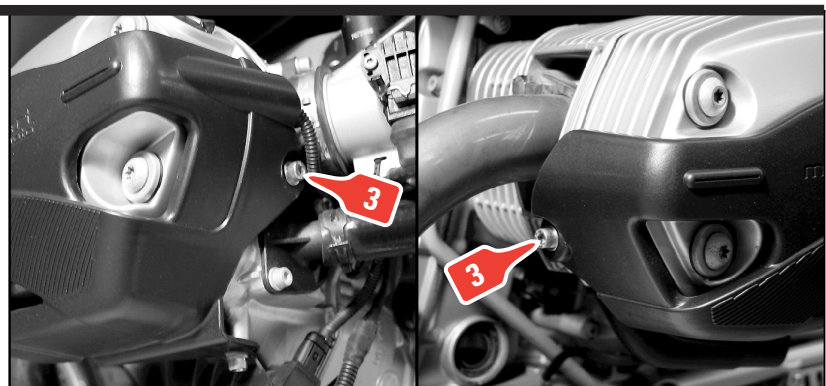

WARNING AND DISCLAIMER: All parts manufactured, designed or sold by Machineart Moto ("MaMo") should be installed by a qualified motorcycle technician. The risk of injury is increased by improper installation or misuse of equipment. MaMo's customers must exercise good judgment in the use, control, alteration, part selection and installation, and maintenance of their motorcycles. In the event of a possible defect in material or design, or any other defect in a part manufactured, designed or sold by MaMo, the responsibility of MaMo is limited to a refund of the purchase price or the replacement of the part if MaMo determines the part to be defective, and subject to MaMo's inspection of the part within thirty (30) days from the date of purchase. (Note: any attempted repairs or modifications made to MaMo products will void this limited warranty). MaMo, under no circumstances will be responsible for incidental and/or consequential damages, property damage, personal injury damage, or damage, injury, cost or expense of any kind or nature whatsoever except as provided by law. MaMo makes no other warranty, express or implied, including without limitation any warranties of merchantability and fitness for a particular purpose.