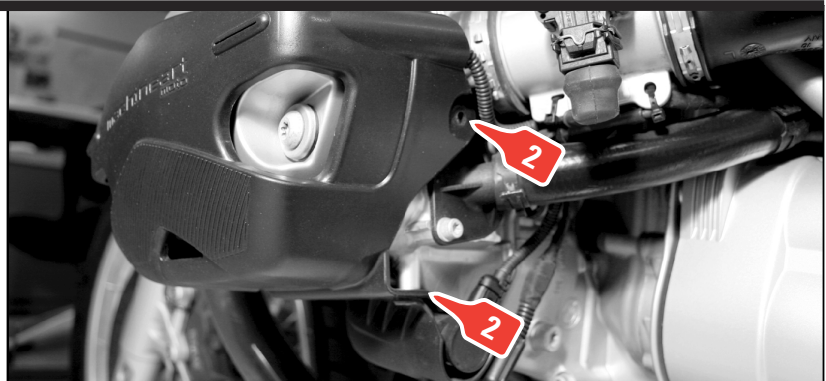

Tools Required: 5mm Hex Wrench
Torque Wrench

* PLACE THE BIKE ON ITS CENTER STAND ON LEVEL GROUND

* ALLOW THE ENGINE TO COOL BEFORE DOING WORK

1. Remove three existing fasteners from the sides of the cylinder heads.

2. Position an X-Head over the cylinder head, aligning the mounting holes with the bosses on the engine.

Be sure to position the lower X-Head tab in between the spark plug cover and the mounting boss on the engine.

3. Use a washer for the front and rear bolts only.
4. Loosely install all three bolts. Keeping them loose will help you align the holes and begin threading without binding.
5. Tighten the three bolts with a 5mm hex wrench.