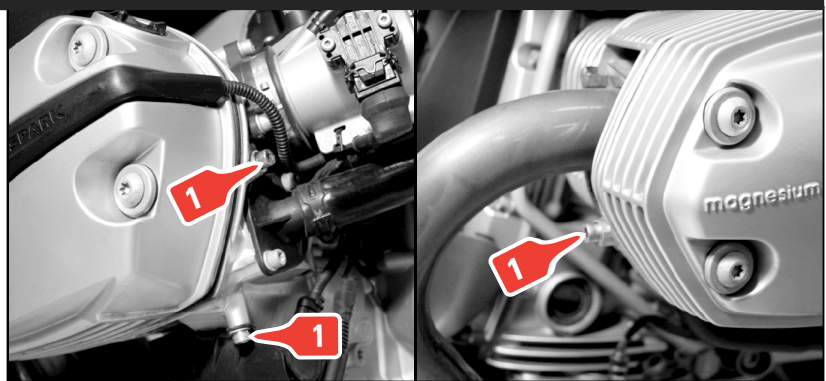

X-Head v.3

Installation Guide

Fits all **2005-2009 R1200 models**
+ **2010 R1200R**

Care Instructions:

Clean with soap and water.
Armor-All works well to restore appearance.

Parts: Left & Right Guards
6x 16mm M6 Hex Bolts
4x Washers

Tools Required: 5mm Hex Wrench
Torque Wrench

* PLACE THE BIKE ON ITS CENTER STAND ON LEVEL GROUND

* ALLOW THE ENGINE TO COOL BEFORE DOING WORK

1. Remove three existing fasteners from the sides of the cylinder heads.

2. Position an X-Head over the cylinder head, aligning the mounting holes with the bosses on the engine.

Be sure to position the lower X-Head tab in between the spark plug cover and the mounting boss on the engine.

3. Use a washer for the front and rear bolts only.
4. Loosely install all three bolts. Keeping them loose will help you align the holes and begin threading without binding.
5. Tighten the three bolts with a 5mm hex wrench.